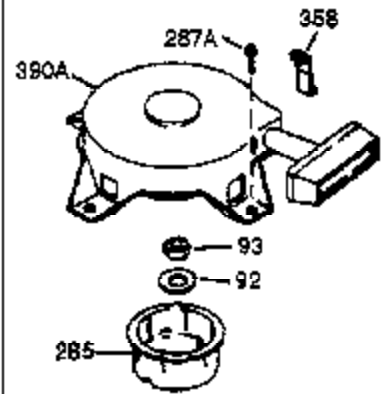

ILLUSTRATION SHOWS TYPICAL PARTS ONLY. ORDER BY PART NUMBER. PARTS NOT LISTED ARE SUPPLIED BY OEM.

VIEW 2 OF 2

Ref #	Part Number	Qty	Description
92	650815	1	Belleville Washer
93	650390	1	Flywheel Nut
239	35815	1	Air Cleaner Gasket
261B	650854	1	Washer
276	390311	1	Support Plate
276A	390312	1	Locking Plate
285	590551	1	Starter Cup
370C	34387	1	Instruction Decal