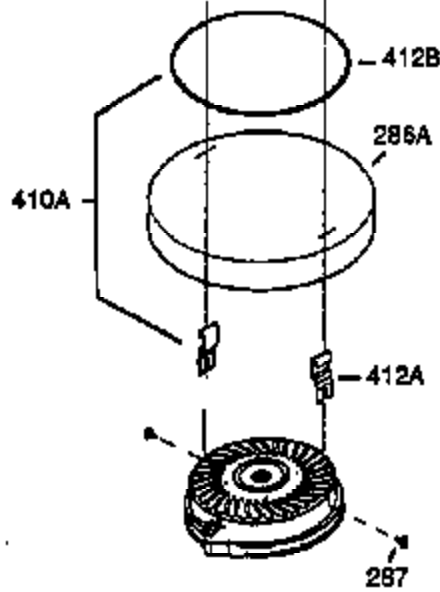

ILLUSTRATION SHOWS TYPICAL PARTS ONLY. ORDER BY PART NUMBER. PARTS NOT LISTED ARE SUPPLIED BY OEM.

VIEW 2 OF 2

Ref #	Part Number	Qty	Description
92	650815	1	Belleville Washer
93	650390	1	Flywheel Nut
239	35815	1	Air Cleaner Gasket
261B	650854	1	Washer
276	390311	1	Support Plate
276A	390312	1	Locking Plate
285	590551	1	Starter Cup
370C	34387	1	Instruction Decal