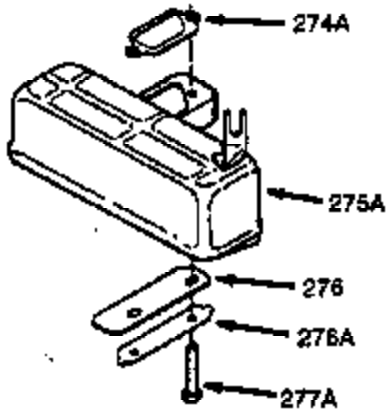

ILLUSTRATION SHOWS TYPICAL PARTS ONLY. ORDER BY PART NUMBER. PARTS NOT LISTED ARE SUPPLIED BY OEM.

VIEW 2 OF 2

Ref #	Part Number	Qty	Description
92	650815	1	Belleville Washer
93	650390	1	Flywheel Nut
239	35815	1	Air Cleaner Gasket
261B	650854	1	Washer
276	390311	1	Support Plate
276A	390312	1	Locking Plate
285	590551	1	Starter Cup
370C	34387	1	Instruction Decal