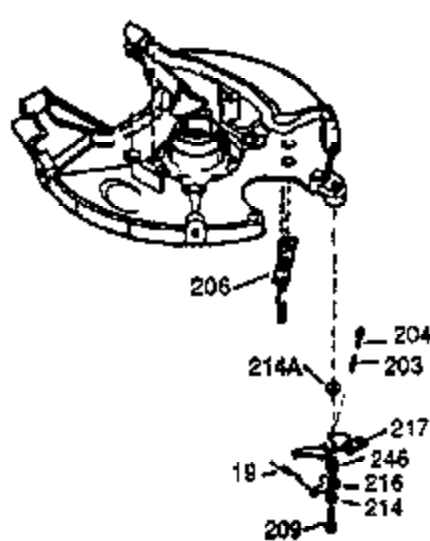

ILLUSTRATION SHOWS TYPICAL PARTS ONLY. ORDER BY PART NUMBER. PARTS NOT LISTED ARE SUPPLIED BY OEM.

VIEW 2 OF 2

Ref #	Part Number	Qty	Description
92	650815	1	Belleville Washer
93	650390	1	Flywheel Nut
239	35815	1	Air Cleaner Gasket
261B	650854	1	Washer
276	390311	1	Support Plate
276A	390312	1	Locking Plate
285	590551	1	Starter Cup
370C	34387	1	Instruction Decal