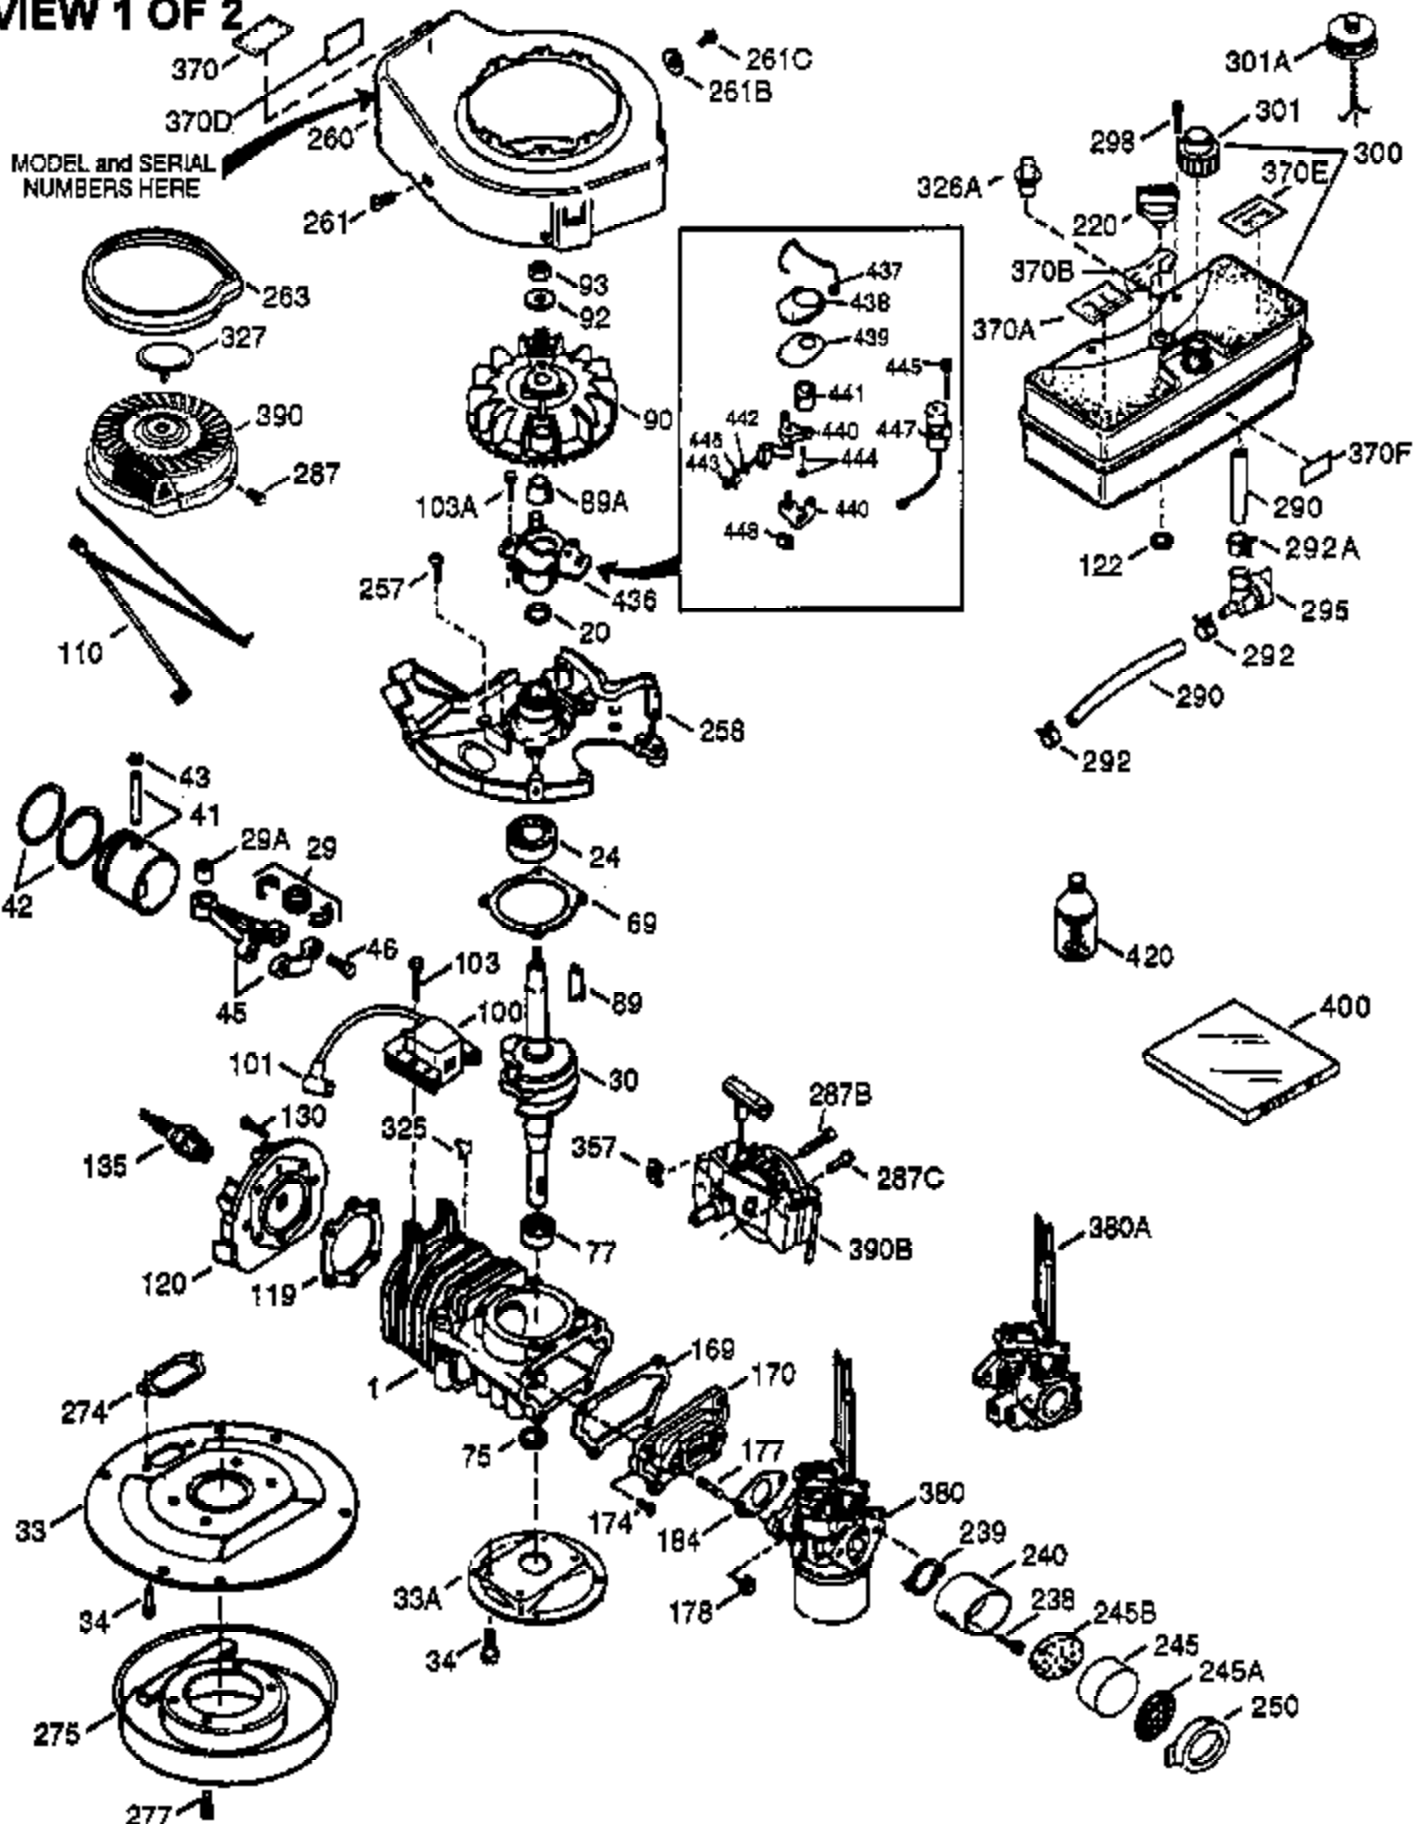

ILLUSTRATION SHOWS TYPICAL PARTS ONLY. ORDER BY PART NUMBER. PARTS NOT LISTED ARE SUPPLIED BY OEM.

VIEW 1 OF 2

Ref #	Part Number	Qty	Description
	1 0	1	Cylinder (Order S/B if replacement is needed)
	20 510319	1	Oil Seal
	24 530110	1	Ball Bearing
	29A 530104A	1	Cartridge Bearing
	29 530150	1	Needle Bearing & Liner Set (37 Needle s)
	30 290548	1	Crankshaft
	41 310283A	1	Piston & Pin Ass'y. (Incl. 43)
	42 310190	2	Ring Set
	43 310167	2	Piston Pin Retaining Ring
	45 310235B	1	Connecting Rod Ass'y. (Incl. 29, 29A & 46)
	46 650633	4	Connecting Rod Bolt
	69 510292A	1	* Cylinder Cover Gasket
	75 28427	1	Oil Seal
	77 780097	1	Cartridge Bearing
	89A 611032	1	Adapter Sleeve
	90 611112	1	Flywheel
	92 650815	1	Belleville Washer
	93 650390	1	Flywheel Nut
	100 34443A	1	Solid State Ignition
	101 610118	1	Spark Plug Cover
	103 650814	2	Screw, Torx T-15, 10-24 x 1"
	110 611071	1	Ground Wire
	119 510274A	1	* Cylinder Head Gasket
	120 250240B	1	Cylinder Head
	122 570641	1	Retaining Ring
	130 650477	6	Screw, Torx T-30, 1/4-20 x 3/4"
	135 33636	1	Resistor Spark Plug (RJ17LM)
	169 510323A	1	* Cover Plate Gasket
	170 470152A	1	Reed & Cover Plate (Incl. 178)
	174 650579	4	Screw, Torx T-25, 10-24 x 1/2"
	178 29752	2	Nut & Lock Washer, 1/4-28
	184 510110A	1	* Carburetor Gasket
	220 570640	1	Control Knob
	239 35815	1	Air Cleaner Gasket
	257 650911	4	Screw, Torx T-30, 1/4-20 x 5/8"
	258 350408	1	Blower Housing Base (Incl. 20)
	260 350457	1	Blower Housing
	261 650958	3	Screw, 1/4-20 x 7/16"
	261B 650854	1	Washer
	261C 650773	1	Screw, 1/4-20 x 1/2"
	274 510257A	1	Exhaust Gasket
	275 390310	1	Muffler
	277 650488	2	Screw, 1/4-20 x 1-1/4"
	287 650926	4	Screw, 8-32 x 21/64"
	290 29774	2	Fuel Line
	292 26460	4	Fuel Line Clamp
	295 35857	1	Fuel Shut-Off Valve
	298 650803	2	Screw, 10-32 x 7/8"
	300 410241	1	Fuel Tank (Incl. 301)
	301 410224	1	Fuel Cap
	325 29443	1	Wire Clip
	327 35392	1	Starter Plug
	370B 35977	1	Instruction Decal
	370A 550242	1	Choke Decal
	380 632364	1	Carburetor (Incl. 184)
	390 590688	1	Rewind Starter