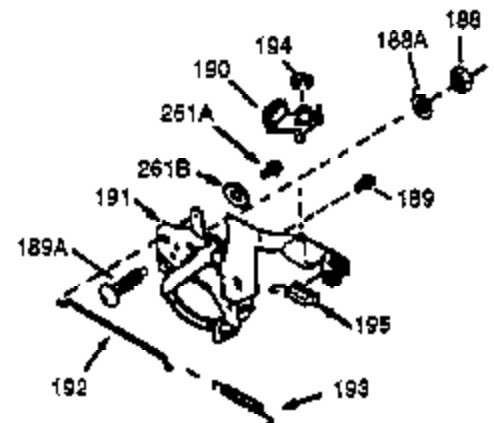

ILLUSTRATION SHOWS TYPICAL PARTS ONLY. ORDER BY PART NUMBER. PARTS NOT LISTED ARE SUPPLIED BY OEM.

VIEW 2 OF 2

Ref #	Part Number	Qty	Description
92	650815	1	Belleville Washer
93	650390	1	Flywheel Nut
239	35815	1	Air Cleaner Gasket
261B	650854	1	Washer
276	390311	1	Support Plate
276A	390312	1	Locking Plate
285	590551	1	Starter Cup
291	29774		Fuel Line
370C	34387	1	Instruction Decal
370K	36695	1	Starter Decal