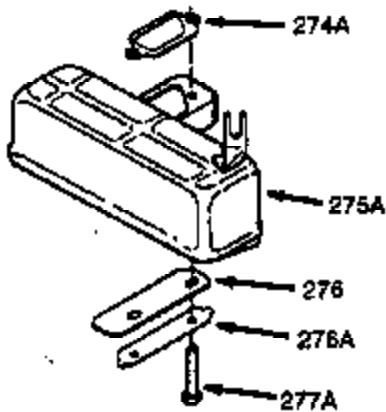

ILLUSTRATION SHOWS TYPICAL PARTS ONLY. ORDER BY PART NUMBER. PARTS NOT LISTED ARE SUPPLIED BY OEM.

VIEW 2 OF 2

Ref #	Part Number	Qty	Description
92	650815	1	Belleville Washer
93	650390	1	Flywheel Nut
239	35815	1	Air Cleaner Gasket
261B	650854	1	Washer
276	390311	1	Support Plate
276A	390312	1	Locking Plate
285	590551	1	Starter Cup
291	29774		Fuel Line
370C	34387	1	Instruction Decal
370K	36695	1	Starter Decal