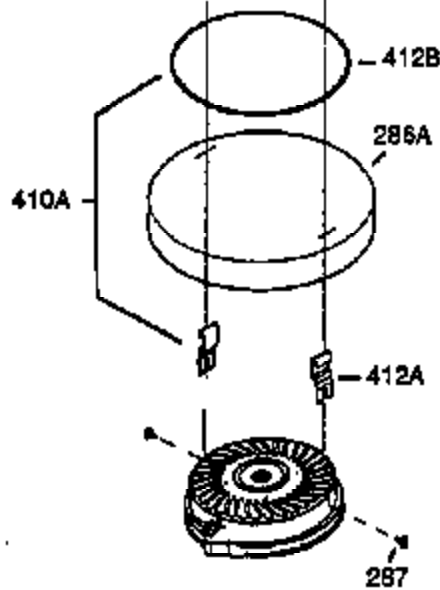

ILLUSTRATION SHOWS TYPICAL PARTS ONLY. ORDER BY PART NUMBER. PARTS NOT LISTED ARE SUPPLIED BY OEM.

VIEW 2 OF 2

Ref #	Part Number	Qty	Description
92	650815	1	Belleville Washer
93	650390	1	Flywheel Nut
239	35815	1	Air Cleaner Gasket
261B	650854	1	Washer
276	390311	1	Support Plate
276A	390312	1	Locking Plate
285	590551	1	Starter Cup
291	29774		Fuel Line
370C	34387	1	Instruction Decal
370K	36695	1	Starter Decal