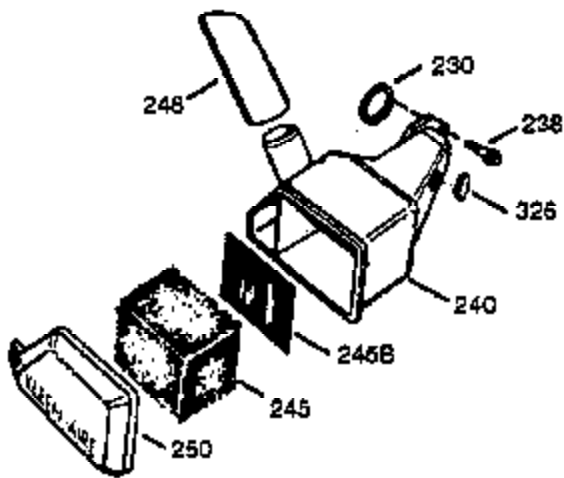

ILLUSTRATION SHOWS TYPICAL PARTS ONLY. ORDER BY PART NUMBER. PARTS NOT LISTED ARE SUPPLIED BY OEM.

VIEW 2 OF 2

Ref #	Part Number	Qty	Description
92	650815	1	Belleville Washer
93	650390	1	Flywheel Nut
239	35815	1	Air Cleaner Gasket
261B	650854	1	Washer
276	390311	1	Support Plate
276A	390312	1	Locking Plate
285	590551	1	Starter Cup
291	29774		Fuel Line
370C	34387	1	Instruction Decal
370K	36695	1	Starter Decal