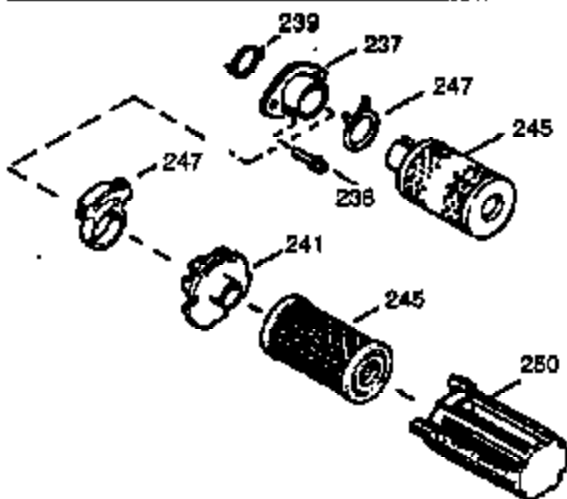

ILLUSTRATION SHOWS TYPICAL PARTS ONLY. ORDER BY PART NUMBER. PARTS NOT LISTED ARE SUPPLIED BY OEM.

VIEW 2 OF 2

Ref #	Part Number	Qty	Description
92	650815	1	Belleville Washer
93	650390	1	Flywheel Nut
239	35815	1	Air Cleaner Gasket
261B	650854	1	Washer
276	390311	1	Support Plate
276A	390312	1	Locking Plate
285	590551	1	Starter Cup
291	29774		Fuel Line
370C	34387	1	Instruction Decal
370K	36695	1	Starter Decal