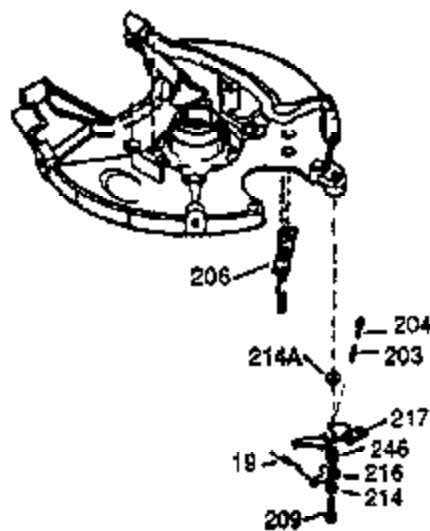

ILLUSTRATION SHOWS TYPICAL PARTS ONLY. ORDER BY PART NUMBER. PARTS NOT LISTED ARE SUPPLIED BY OEM.

VIEW 2 OF 2

Ref #	Part Number	Qty	Description
92	650815	1	Belleville Washer
93	650390	1	Flywheel Nut
239	35815	1	Air Cleaner Gasket
261B	650854	1	Washer
276	390311	1	Support Plate
276A	390312	1	Locking Plate
285	590551	1	Starter Cup
291	29774		Fuel Line
370C	34387	1	Instruction Decal
370K	36695	1	Starter Decal