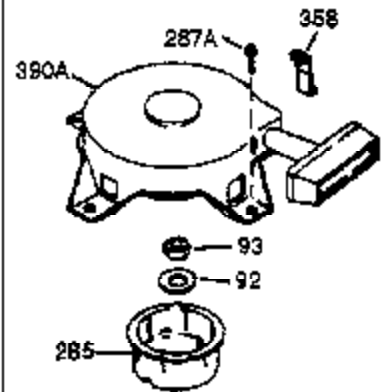

ILLUSTRATION SHOWS TYPICAL PARTS ONLY. ORDER BY PART NUMBER. PARTS NOT LISTED ARE SUPPLIED BY OEM.

VIEW 2 OF 2

Ref #	Part Number	Qty	Description
92	650815	1	Belleville Washer
93	650390	1	Flywheel Nut
239	35815	1	Air Cleaner Gasket
261B	650854	1	Washer
276	390311	1	Support Plate
276A	390312	1	Locking Plate
285	590551	1	Starter Cup
291	29774		Fuel Line
370C	34387	1	Instruction Decal
370K	36695	1	Starter Decal