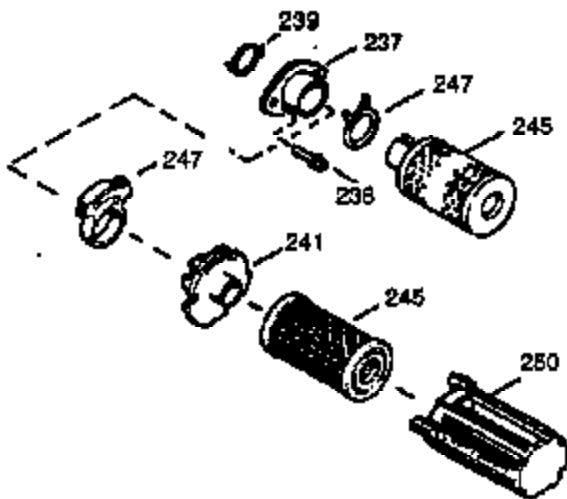

ILLUSTRATION SHOWS TYPICAL PARTS ONLY. ORDER BY PART NUMBER. PARTS NOT LISTED ARE SUPPLIED BY OEM.

VIEW 2 OF 2

Ref #	Part Number	Qty	Description
92	650815	1	Belleville Washer
93	650390	1	Flywheel Nut
239	35815	1	Air Cleaner Gasket
261B	650854	1	Washer
276	390311	1	Support Plate
276A	390312	1	Locking Plate
285	590551A	1	Starter Cup
291	29774		Fuel Line
370C	34387	1	Instruction Decal
370K	36695	1	Starter Decal