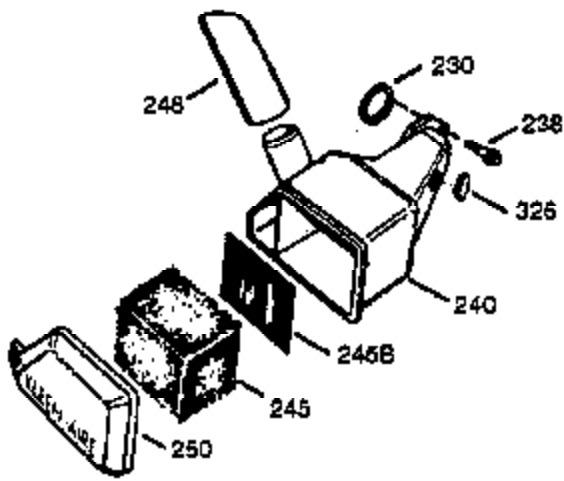

ILLUSTRATION SHOWS TYPICAL PARTS ONLY. ORDER BY PART NUMBER. PARTS NOT LISTED ARE SUPPLIED BY OEM.

VIEW 2 OF 2

Ref #	Part Number	Qty	Description
92	650815	1	Belleville Washer
93	650390	1	Flywheel Nut
239	35815	1	Air Cleaner Gasket
261B	650854	1	Washer
276	390311	1	Support Plate
276A	390312	1	Locking Plate
285	590551A	1	Starter Cup
291	29774		Fuel Line
370C	34387	1	Instruction Decal
370K	36695	1	Starter Decal