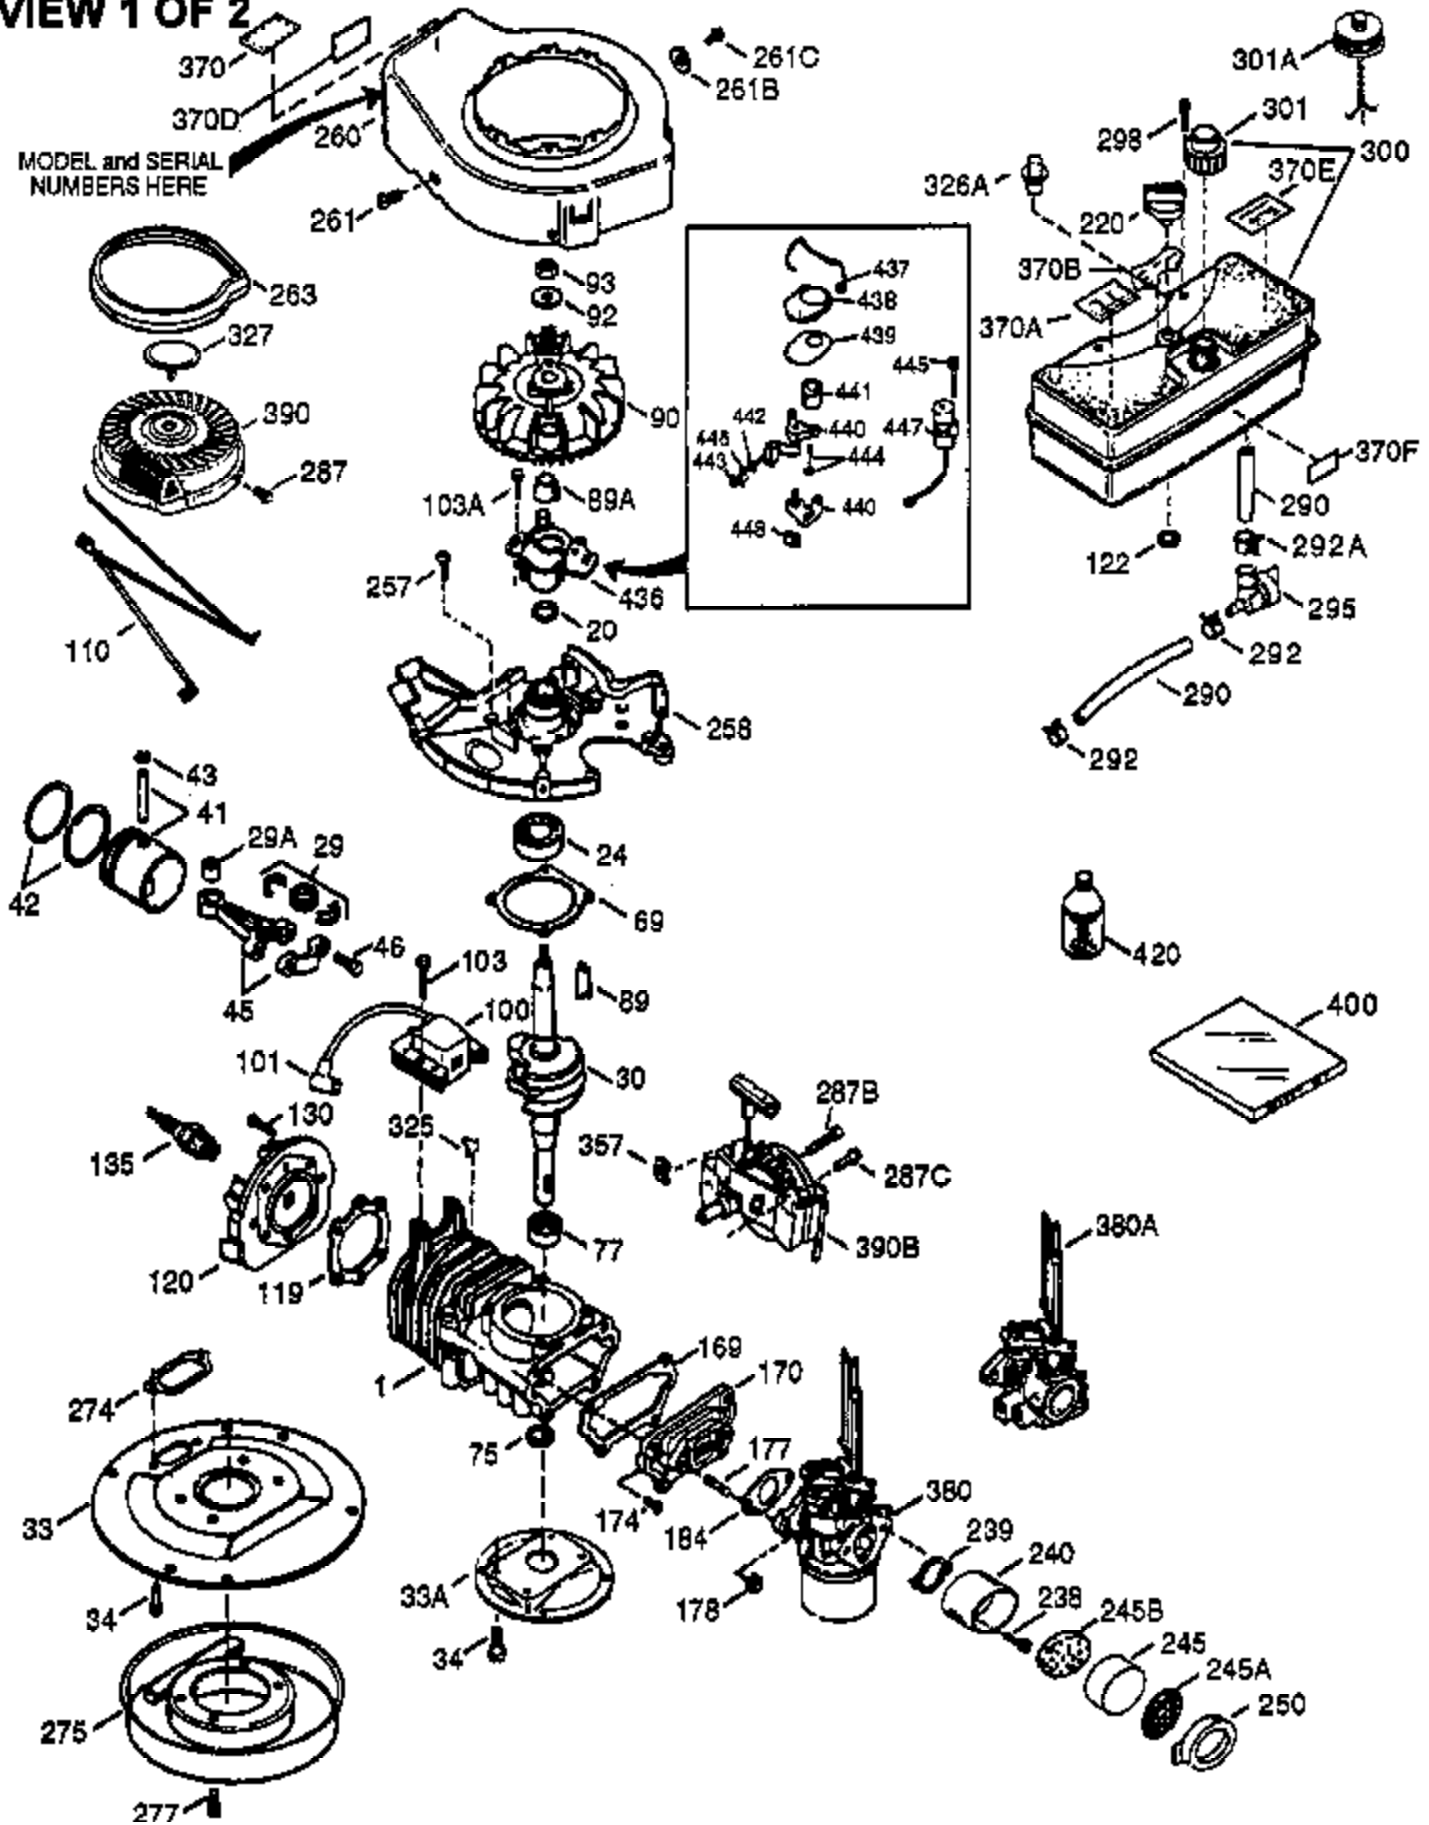

ILLUSTRATION SHOWS TYPICAL PARTS ONLY. ORDER BY PART NUMBER. PARTS NOT LISTED ARE SUPPLIED BY OEM.

VIEW 1 OF 2

MODEL and SERIAL
NUMBERS HERE