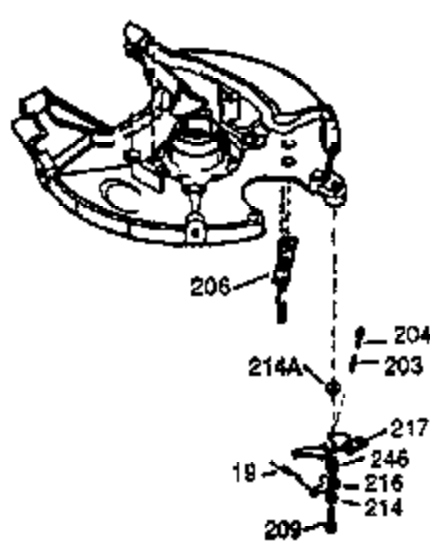

ILLUSTRATION SHOWS TYPICAL PARTS ONLY. ORDER BY PART NUMBER. PARTS NOT LISTED ARE SUPPLIED BY OEM.

VIEW 2 OF 2

Ref #	Part Number	Qty	Description
92	650815	1	Belleville Washer
93	650390	1	Flywheel Nut
239	35815	1	Air Cleaner Gasket
261B	650854	1	Washer
276	390311	1	Support Plate
276A	390312	1	Locking Plate
285	590551A	1	Starter Cup
291	29774		Fuel Line
370C	34387	1	Instruction Decal
370K	36695	1	Starter Decal