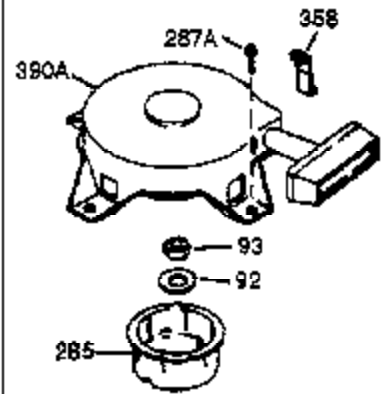

ILLUSTRATION SHOWS TYPICAL PARTS ONLY. ORDER BY PART NUMBER. PARTS NOT LISTED ARE SUPPLIED BY OEM.

VIEW 2 OF 2

Ref #	Part Number	Qty	Description
92	650815	1	Belleville Washer
93	650390	1	Flywheel Nut
239	35815	1	Air Cleaner Gasket
261B	650854	1	Washer
276	390311	1	Support Plate
276A	390312	1	Locking Plate
285	590551A	1	Starter Cup
291	29774		Fuel Line
370C	34387	1	Instruction Decal
370K	36695	1	Starter Decal