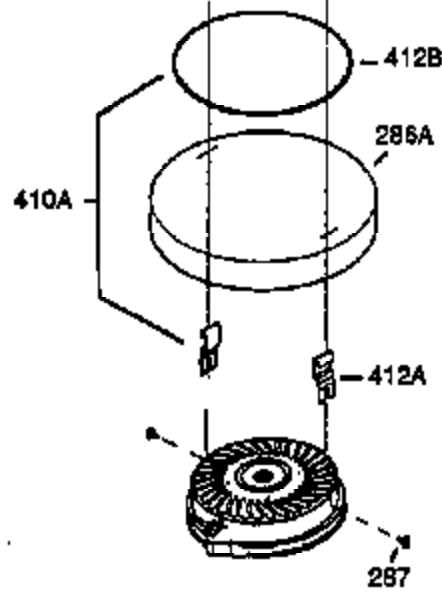

ILLUSTRATION SHOWS TYPICAL PARTS ONLY. ORDER BY PART NUMBER. PARTS NOT LISTED ARE SUPPLIED BY OEM.

VIEW 2 OF 2

Ref #	Part Number	Qty	Description
92	650815	1	Belleville Washer
93	650390	1	Flywheel Nut
239	35815	1	Air Cleaner Gasket
261B	650854	1	Washer
276	390311	1	Support Plate
276A	390312	1	Locking Plate
285	590551A	1	Starter Cup
291	29774		Fuel Line
370C	34387	1	Instruction Decal
370K	36695	1	Starter Decal