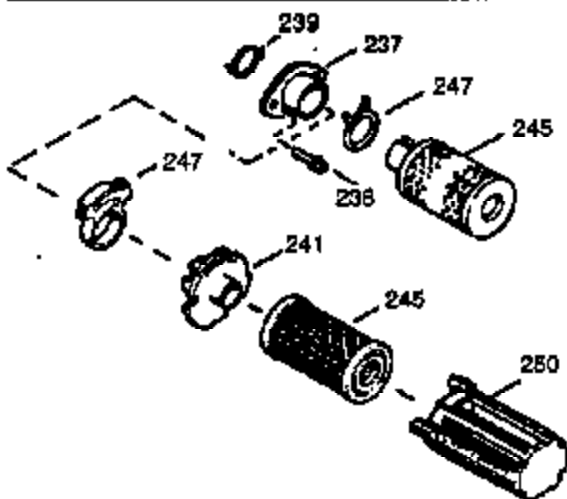

ILLUSTRATION SHOWS TYPICAL PARTS ONLY. ORDER BY PART NUMBER. PARTS NOT LISTED ARE SUPPLIED BY OEM.

VIEW 2 OF 2

Ref #	Part Number	Qty	Description
92	650815	1	Belleville Washer
93	650390	1	Flywheel Nut
239	35815	1	Air Cleaner Gasket
261B	650854	1	Washer
276A	390311	1	Support Plate
276	390312	1	Locking Plate
285	590551A	1	Starter Cup
286A	36403	1	Starter Air Cleaner
291	29774	1	Fuel Line
370C	34387	1	Screen Decal
410A	730604	1	Starter Muff Kit (Incl. 286A, 412A & 412B)
412A	36405	2	Starter Air Cleaner Mounting Bracket
412B	36404	1	Starter Air Cleaner Mounting Ring