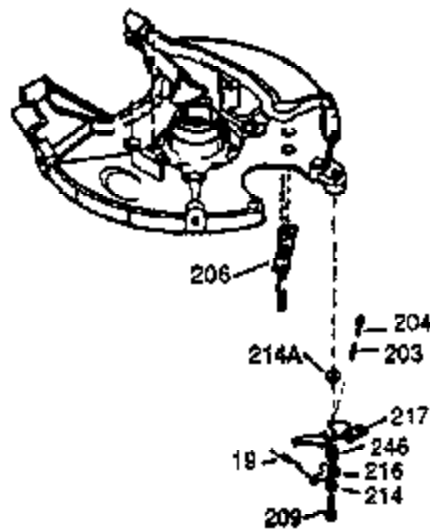

ILLUSTRATION SHOWS TYPICAL PARTS ONLY. ORDER BY PART NUMBER. PARTS NOT LISTED ARE SUPPLIED BY OEM.

VIEW 2 OF 2

Ref #	Part Number	Qty	Description
92	650815	1	Belleville Washer
93	650390	1	Flywheel Nut
239	35815	1	Air Cleaner Gasket
261B	650854	1	Washer
276A	390311	1	Support Plate
276	390312	1	Locking Plate
285	590551A	1	Starter Cup
286A	36403	1	Starter Air Cleaner
291	29774	1	Fuel Line
370C	34387	1	Screen Decal
410A	730604	1	Starter Muff Kit (Incl. 286A, 412A & 412B)
412A	36405	2	Starter Air Cleaner Mounting Bracket
412B	36404	1	Starter Air Cleaner Mounting Ring