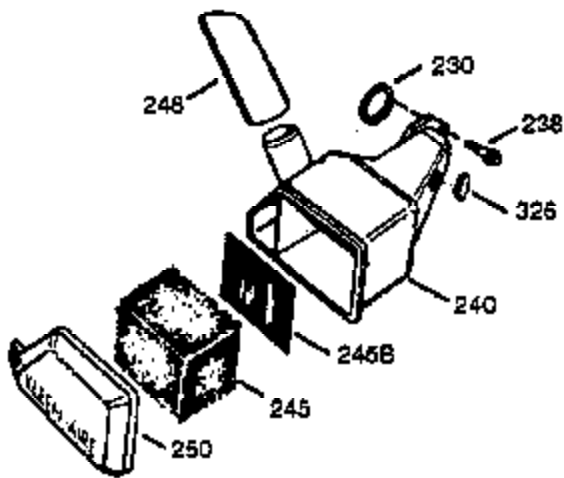

ILLUSTRATION SHOWS TYPICAL PARTS ONLY. ORDER BY PART NUMBER. PARTS NOT LISTED ARE SUPPLIED BY OEM.

VIEW 2 OF 2

Ref #	Part Number	Qty	Description
92	650815	1	Belleville Washer
93	650390	1	Flywheel Nut
239	35815	1	Air Cleaner Gasket
261B	650854	1	Washer
276A	390311	1	Support Plate
276	390312	1	Locking Plate
285	590551A	1	Starter Cup
286A	36403	1	Starter Air Cleaner
291	29774	1	Fuel Line
370K	36695	1	Starter Decal
370C	34387	1	Screen Decal
410A	730604	1	Starter Muff Kit (Incl. 286A, 412A & 412B)
412A	36405	2	Starter Air Cleaner Mounting Bracket
412B	36404	1	Starter Air Cleaner Mounting Ring