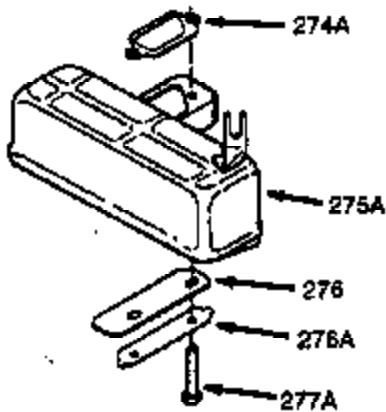

ILLUSTRATION SHOWS TYPICAL PARTS ONLY. ORDER BY PART NUMBER. PARTS NOT LISTED ARE SUPPLIED BY OEM.

VIEW 2 OF 2

Ref #	Part Number	Qty	Description
92	650815	1	Belleville Washer
93	650390	1	Flywheel Nut
239	35815	1	Air Cleaner Gasket
261B	650854	1	Washer
276A	390311	1	Support Plate
276	390312	1	Locking Plate
285	590551A	1	Starter Cup
286A	36403	1	Starter Air Cleaner
291	29774	1	Fuel Line
370K	36695	1	Starter Decal
370C	34387	1	Screen Decal
410A	730604	1	Starter Muff Kit (Incl. 286A, 412A & 412B)
412A	36405	2	Starter Air Cleaner Mounting Bracket
412B	36404	1	Starter Air Cleaner Mounting Ring