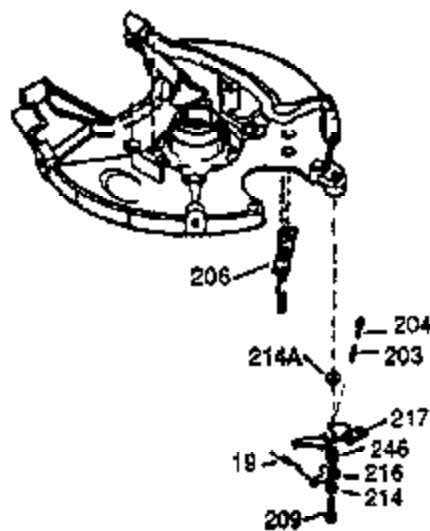

ILLUSTRATION SHOWS TYPICAL PARTS ONLY. ORDER BY PART NUMBER. PARTS NOT LISTED ARE SUPPLIED BY OEM.

VIEW 2 OF 2

Ref #	Part Number	Qty	Description
92	650815	1	Belleville Washer
93	650390	1	Flywheel Nut
239	35815	1	Air Cleaner Gasket
261B	650854	1	Washer
276A	390311	1	Support Plate
276	390312	1	Locking Plate
285	590551A	1	Starter Cup
286A	36403	1	Starter Air Cleaner
291	29774	1	Fuel Line
370K	36695	1	Starter Decal
370C	34387	1	Screen Decal
410A	730604	1	Starter Muff Kit (Incl. 286A, 412A & 412B)
412A	36405	2	Starter Air Cleaner Mounting Bracket
412B	36404	1	Starter Air Cleaner Mounting Ring