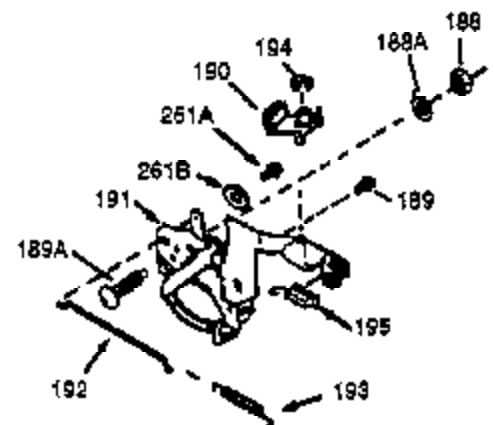

ILLUSTRATION SHOWS TYPICAL PARTS ONLY. ORDER BY PART NUMBER. PARTS NOT LISTED ARE SUPPLIED BY OEM.

VIEW 2 OF 2

Ref #	Part Number	Qty	Description
92	650815	1	Belleville Washer
93	650390	1	Flywheel Nut
239	35815	1	Air Cleaner Gasket
261B	650854	1	Washer
276A	390311	1	Support Plate
276	390312	1	Locking Plate
285	590551A	1	Starter Cup
286A	36403	1	Starter Air Cleaner
291	29774	1	Fuel Line
370K	36695	1	Starter Decal
370C	34387	1	Screen Decal
410A	730604	1	Starter Muff Kit (Incl. 286A, 412A & 412B)
412A	36405	2	Starter Air Cleaner Mounting Bracket
412B	36404	1	Starter Air Cleaner Mounting Ring