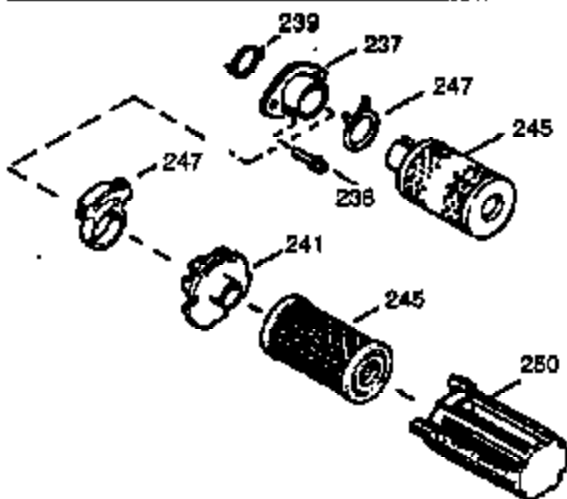

ILLUSTRATION SHOWS TYPICAL PARTS ONLY. ORDER BY PART NUMBER. PARTS NOT LISTED ARE SUPPLIED BY OEM.

VIEW 2 OF 2

Ref #	Part Number	Qty	Description
92	650815	1	Belleville Washer
93	650390	1	Flywheel Nut
239	35815	1	Air Cleaner Gasket
261B	650854	1	Washer
276A	390311	1	Support Plate
276	390312	1	Locking Plate
285	590551A	1	Starter Cup
286A	36403	1	Starter Air Cleaner
291	29774	1	Fuel Line
370K	36695	1	Starter Decal
370C	34387	1	Screen Decal
410A	730604	1	Starter Muff Kit (Incl. 286A, 412A & 412B)
412A	36405	2	Starter Air Cleaner Mounting Bracket
412B	36404	1	Starter Air Cleaner Mounting Ring