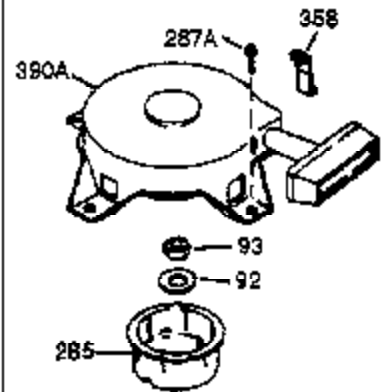

ILLUSTRATION SHOWS TYPICAL PARTS ONLY. ORDER BY PART NUMBER. PARTS NOT LISTED ARE SUPPLIED BY OEM.

VIEW 2 OF 2

Ref #	Part Number	Qty	Description
92	650815	1	Belleville Washer
93	650390	1	Flywheel Nut
239	35815	1	Air Cleaner Gasket
261B	650854	1	Washer
276A	390311	1	Support Plate
276	390312	1	Locking Plate
285	590551A	1	Starter Cup
286A	36403	1	Starter Air Cleaner
291	29774	1	Fuel Line
370K	36695	1	Starter Decal
370C	34387	1	Screen Decal
410A	730604	1	Starter Muff Kit (Incl. 286A, 412A & 412B)
412A	36405	2	Starter Air Cleaner Mounting Bracket
412B	36404	1	Starter Air Cleaner Mounting Ring