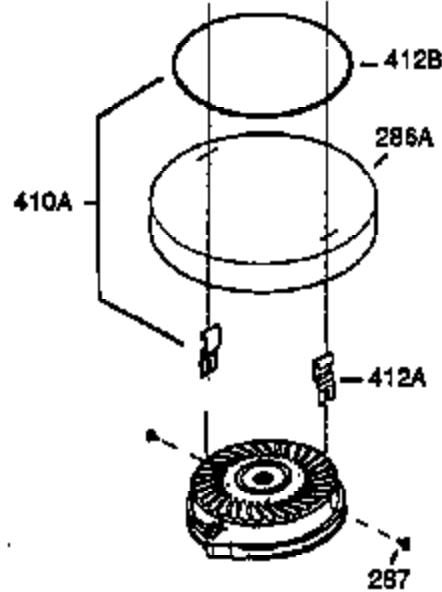

ILLUSTRATION SHOWS TYPICAL PARTS ONLY. ORDER BY PART NUMBER. PARTS NOT LISTED ARE SUPPLIED BY OEM.

VIEW 2 OF 2

Ref #	Part Number	Qty	Description
92	650815	1	Belleville Washer
93	650390	1	Flywheel Nut
239	35815	1	Air Cleaner Gasket
261B	650854	1	Washer
276A	390311	1	Support Plate
276	390312	1	Locking Plate
285	590551A	1	Starter Cup
286A	36403	1	Starter Air Cleaner
291	29774	1	Fuel Line
370K	36695	1	Starter Decal
370C	34387	1	Screen Decal
410A	730604	1	Starter Muff Kit (Incl. 286A, 412A & 412B)
412A	36405	2	Starter Air Cleaner Mounting Bracket
412B	36404	1	Starter Air Cleaner Mounting Ring