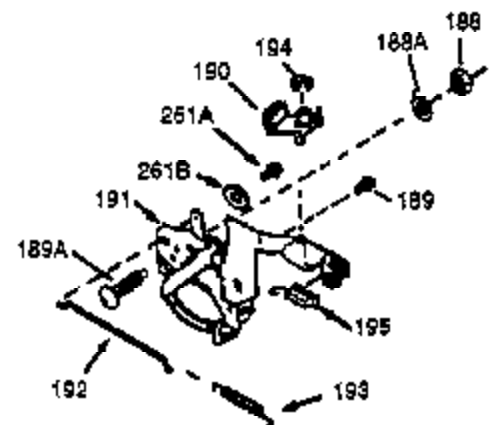

ILLUSTRATION SHOWS TYPICAL PARTS ONLY. ORDER BY PART NUMBER. PARTS NOT LISTED ARE SUPPLIED BY OEM.

VIEW 2 OF 2

Ref #	Part Number	Qty	Description
92	650815	1	Belleville Washer
93	650390	1	Flywheel Nut
239	35815	1	Air Cleaner Gasket
261B	650854	1	Washer
276	390311	1	Support Plate
276A	390312	1	Locking Plate
285	590551A	1	Starter Cup
291	29774	1	Fuel Line
370K	36695	1	Starter Decal
370I	550213	1	Warning Decal
410	730574		Debris Screen Kit (Incl. 411,412,413 & 370F)
411	35596	1	Debris Screen
412	35597	3	Debris Screen Bracket
413	650910	6	Screw, 8-32 x 1/4"