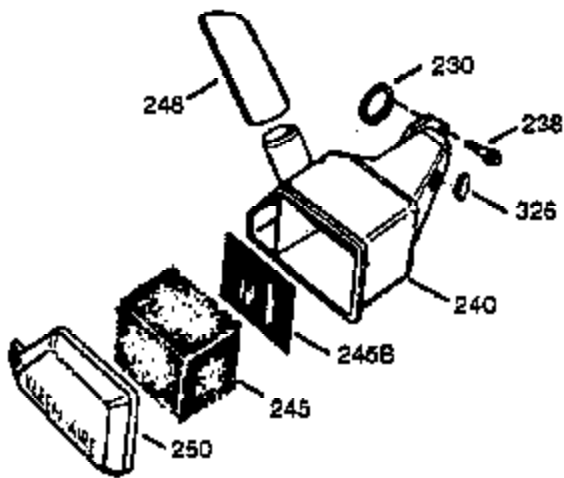

ILLUSTRATION SHOWS TYPICAL PARTS ONLY. ORDER BY PART NUMBER. PARTS NOT LISTED ARE SUPPLIED BY OEM.

VIEW 2 OF 2

Ref #	Part Number	Qty	Description
92	650815	1	Belleville Washer
93	650390	1	Flywheel Nut
239	35815	1	Air Cleaner Gasket
261B	650854	1	Washer
276	390311	1	Support Plate
276A	390312	1	Locking Plate
285	590551A	1	Starter Cup
291	29774	1	Fuel Line
370K	36695	1	Starter Decal
370I	550213	1	Warning Decal
410	730574		Debris Screen Kit (Incl. 411,412,413 & 370F)
411	35596	1	Debris Screen
412	35597	3	Debris Screen Bracket
413	650910	6	Screw, 8-32 x 1/4"