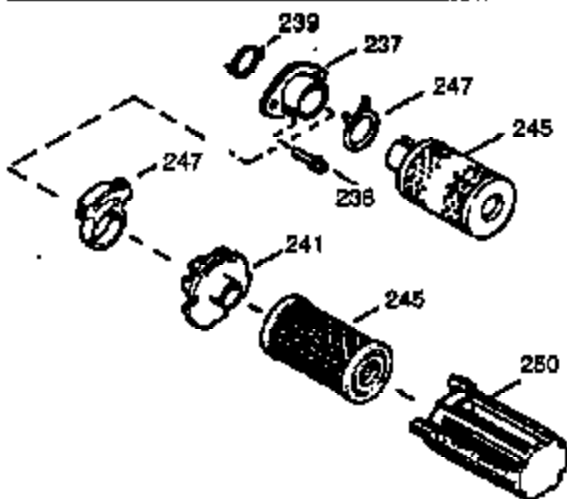

ILLUSTRATION SHOWS TYPICAL PARTS ONLY. ORDER BY PART NUMBER. PARTS NOT LISTED ARE SUPPLIED BY OEM.

VIEW 2 OF 2

Ref #	Part Number	Qty	Description
92	650815	1	Belleville Washer
93	650390	1	Flywheel Nut
239	35815	1	Air Cleaner Gasket
261B	650854	1	Washer
276	390311	1	Support Plate
276A	390312	1	Locking Plate
285	590551A	1	Starter Cup
291	29774	1	Fuel Line
370K	36695	1	Starter Decal
370I	550213	1	Warning Decal
410	730574		Debris Screen Kit (Incl. 411,412,413 & 370F)
411	35596	1	Debris Screen
412	35597	3	Debris Screen Bracket
413	650910	6	Screw, 8-32 x 1/4"