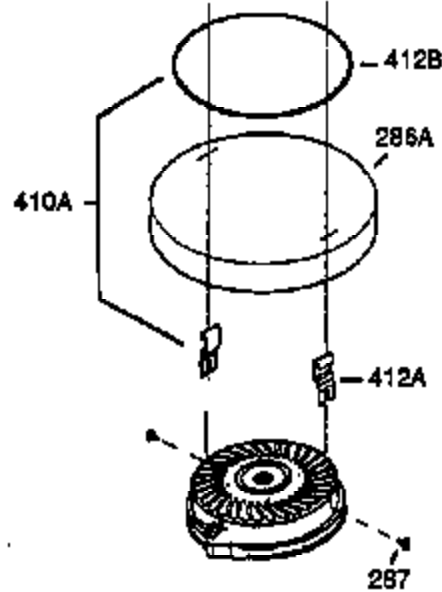

ILLUSTRATION SHOWS TYPICAL PARTS ONLY. ORDER BY PART NUMBER. PARTS NOT LISTED ARE SUPPLIED BY OEM.

VIEW 2 OF 2

Ref #	Part Number	Qty	Description
92	650815	1	Belleville Washer
93	650390	1	Flywheel Nut
239	35815	1	Air Cleaner Gasket
261B	650854	1	Washer
276	390311	1	Support Plate
276A	390312	1	Locking Plate
285	590551A	1	Starter Cup
291	29774	1	Fuel Line
370K	36695	1	Starter Decal
370I	550213	1	Warning Decal
410	730574		Debris Screen Kit (Incl. 411,412,413 & 370F)
411	35596	1	Debris Screen
412	35597	3	Debris Screen Bracket
413	650910	6	Screw, 8-32 x 1/4"