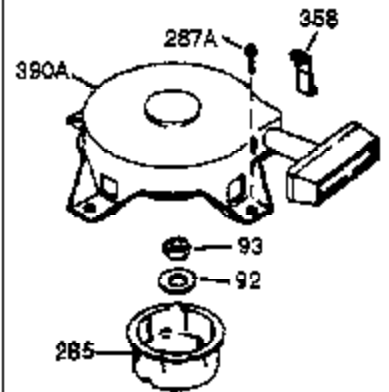

ILLUSTRATION SHOWS TYPICAL PARTS ONLY. ORDER BY PART NUMBER. PARTS NOT LISTED ARE SUPPLIED BY OEM.

VIEW 2 OF 2

Ref #	Part Number	Qty	Description
92	650815	1	Belleville Washer
93	650390	1	Flywheel Nut
239	35815	1	Air Cleaner Gasket
261B	650854	1	Washer
276	390311	1	Support Plate
276A	390312	1	Locking Plate
285	590551A	1	Starter Cup
291	29774	1	Fuel Line
370K	36695	1	Starter Decal
370I	550213	1	Warning Decal
410	730574		Debris Screen Kit (Incl. 411,412,413 & 370F)
411	35596	1	Debris Screen
412	35597	3	Debris Screen Bracket
413	650910	6	Screw, 8-32 x 1/4"