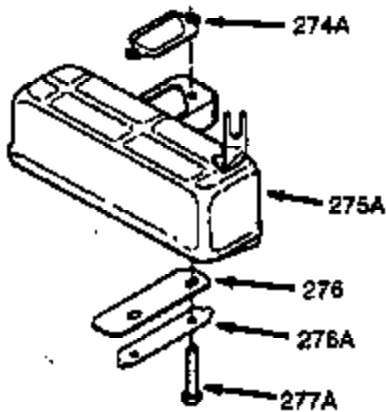

ILLUSTRATION SHOWS TYPICAL PARTS ONLY. ORDER BY PART NUMBER. PARTS NOT LISTED ARE SUPPLIED BY OEM.

VIEW 2 OF 2

Ref #	Part Number	Qty	Description
92	650815	1	Belleville Washer
93	650390	1	Flywheel Nut
239	35815	1	Air Cleaner Gasket
261B	650854	1	Washer
276	390311	1	Support Plate
276A	390312	1	Locking Plate
285	590551A	1	Starter Cup
291	29774	1	Fuel Line
370K	36695	1	Starter Decal
370I	550213	1	Warning Decal
410	730574		Debris Screen Kit (Incl. 411,412,413 & 370F)
411	35596	1	Debris Screen
412	35597	3	Debris Screen Bracket
413	650910	6	Screw, 8-32 x 1/4"