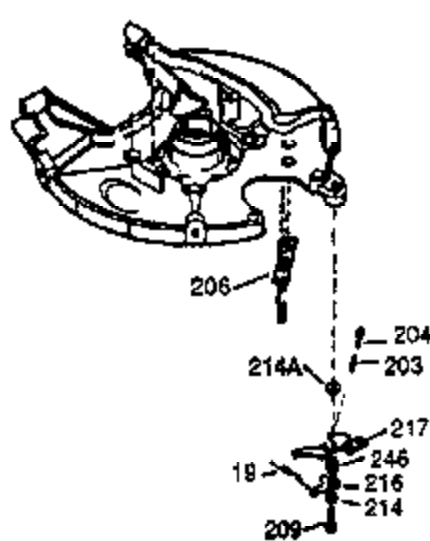

ILLUSTRATION SHOWS TYPICAL PARTS ONLY. ORDER BY PART NUMBER. PARTS NOT LISTED ARE SUPPLIED BY OEM.

VIEW 2 OF 2

Ref #	Part Number	Qty	Description
92	650815	1	Belleville Washer
93	650390	1	Flywheel Nut
239	35815	1	Air Cleaner Gasket
261B	650854	1	Washer
276	390311	1	Support Plate
276A	390312	1	Locking Plate
285	590551A	1	Starter Cup
291	29774	1	Fuel Line
370K	36695	1	Starter Decal
370I	550213	1	Warning Decal
410	730574		Debris Screen Kit (Incl. 411,412,413 & 370F)
411	35596	1	Debris Screen
412	35597	3	Debris Screen Bracket
413	650910	6	Screw, 8-32 x 1/4"