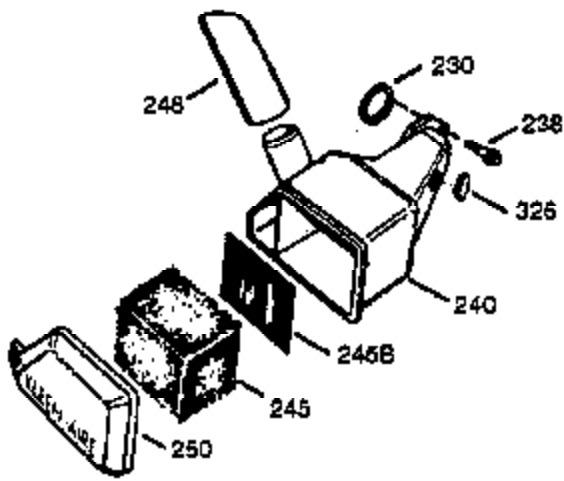

Ref #	Part Number	Qty	Description
370A	36261	1	Lubrication Decal
380	632364	1	Carburetor (Incl. 184)
390	590702	1	Rewind Starter (NOTE: This engine could have been built with 590739 starter.
400	510295A	1	* Gasket Set (Incl. items marked PK in notes) (Incl. one each of part #'s: 510110A, 510217A, 510227A, 510268A, 510270A, 510274A, 510292A, 510323A
410	730574		Debris Screen Kit (Incl. 411,412,413 & 370F)
411	35596	1	Debris Screen
412	35597	3	Debris Screen Bracket
413	650910	6	Screw, 8-32 x 1/4"
420	730227A	1	2-Cycle Oil (8 oz.)

ILLUSTRATION SHOWS TYPICAL PARTS ONLY. ORDER BY PART NUMBER. PARTS NOT LISTED ARE SUPPLIED BY OEM.

VIEW 2 OF 2