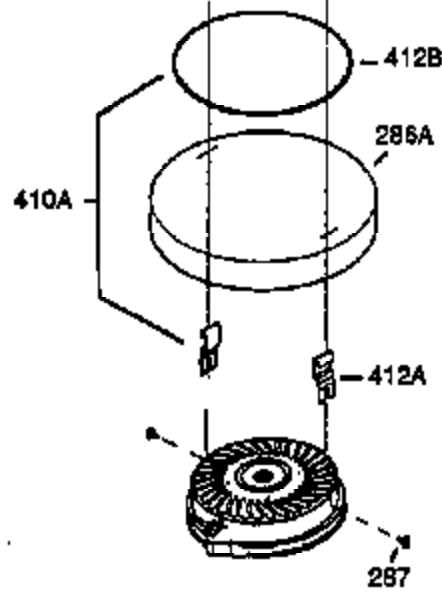

Ref #	Part Number	Qty	Description
370A	36261	1	Lubrication Decal
380	632364	1	Carburetor (Incl. 184)
390	590702	1	Rewind Starter (NOTE: This engine could have been built with 590739 starter.
400	510295A	1	* Gasket Set (Incl. items marked PK in notes) (Incl. one each of part #'s: 510110A, 510217A, 510227A, 510268A, 510270A, 510274A, 510292A, 510323A
410	730574		Debris Screen Kit (Incl. 411,412,413 & 370F)
411	35596	1	Debris Screen
412	35597	3	Debris Screen Bracket
413	650910	6	Screw, 8-32 x 1/4"
420	730227A	1	2-Cycle Oil (8 oz.)

ILLUSTRATION SHOWS TYPICAL PARTS ONLY. ORDER BY PART NUMBER. PARTS NOT LISTED ARE SUPPLIED BY OEM.

VIEW 2 OF 2