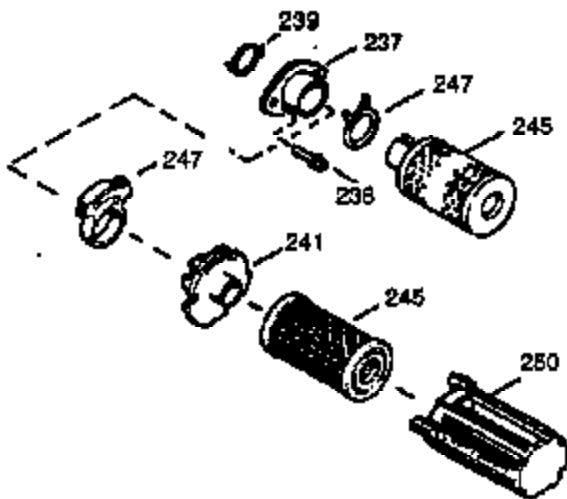

Ref #	Part Number	Qty	Description
370A	36261	1	Lubrication Decal
380	632364	1	Carburetor (Incl. 184)
390	590702	1	Rewind Starter (NOTE: This engine could have been built with 590739 starter.
400	510295A	1	* Gasket Set (Incl. items marked PK in notes) (Incl. one each of part #'s: 510110A, 510217A, 510227A, 510268A, 510270A, 510274A, 510292A, 510323A
410	730574		Debris Screen Kit (Incl. 411,412,413 & 370F)
411	35596	1	Debris Screen
412	35597	3	Debris Screen Bracket
413	650910	6	Screw, 8-32 x 1/4"
420	730227A	1	2-Cycle Oil (8 oz.)

ILLUSTRATION SHOWS TYPICAL PARTS ONLY. ORDER BY PART NUMBER. PARTS NOT LISTED ARE SUPPLIED BY OEM.

VIEW 2 OF 2