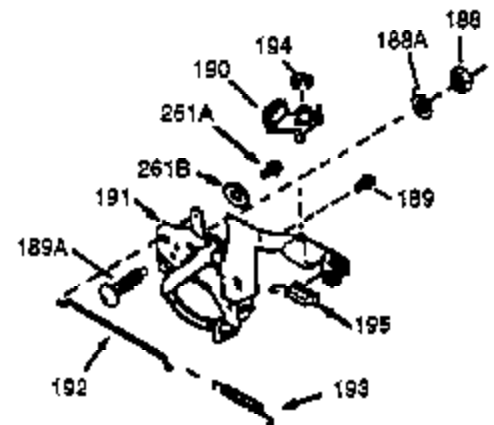

Ref #	Part Number	Qty	Description
370A	36261	1	Lubrication Decal
380	632364	1	Carburetor (Incl. 184)
390	590702	1	Rewind Starter (NOTE: This engine could have been built with 590739 starter.
400	510295A	1	* Gasket Set (Incl. items marked PK in notes) (Incl. one each of part #'s: 510110A, 510217A, 510227A, 510268A, 510270A, 510274A, 510292A, 510323A
410	730574		Debris Screen Kit (Incl. 411,412,413 & 370F)
411	35596	1	Debris Screen
412	35597	3	Debris Screen Bracket
413	650910	6	Screw, 8-32 x 1/4"
420	730227A	1	2-Cycle Oil (8 oz.)

ILLUSTRATION SHOWS TYPICAL PARTS ONLY. ORDER BY PART NUMBER. PARTS NOT LISTED ARE SUPPLIED BY OEM.

VIEW 2 OF 2