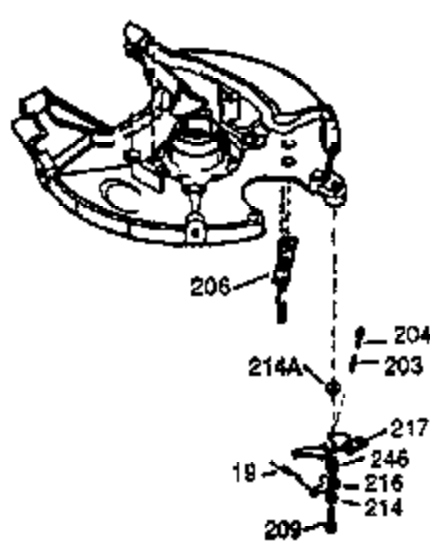

Ref #	Part Number	Qty	Description
370A	36261	1	Lubrication Decal
380	632364	1	Carburetor (Incl. 184)
390	590702	1	Rewind Starter (NOTE: This engine could have been built with 590739 starter.
400	510295A	1	* Gasket Set (Incl. items marked PK in notes) (Incl. one each of part #'s: 510110A, 510217A, 510227A, 510268A, 510270A, 510274A, 510292A, 510323A
410	730574		Debris Screen Kit (Incl. 411,412,413 & 370F)
411	35596	1	Debris Screen
412	35597	3	Debris Screen Bracket
413	650910	6	Screw, 8-32 x 1/4"
420	730227A	1	2-Cycle Oil (8 oz.)

ILLUSTRATION SHOWS TYPICAL PARTS ONLY. ORDER BY PART NUMBER. PARTS NOT LISTED ARE SUPPLIED BY OEM.

VIEW 2 OF 2