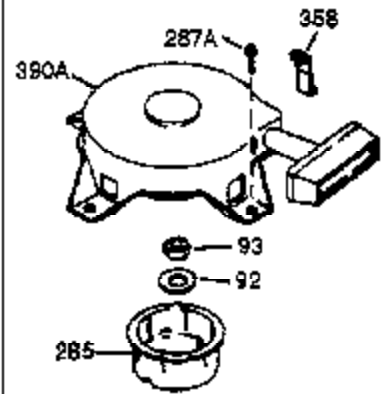

Ref #	Part Number	Qty	Description
370A	36261	1	Lubrication Decal
380	632364	1	Carburetor (Incl. 184)
390	590702	1	Rewind Starter (NOTE: This engine could have been built with 590739 starter.
400	510295A	1	* Gasket Set (Incl. items marked PK in notes) (Incl. one each of part #'s: 510110A, 510217A, 510227A, 510268A, 510270A, 510274A, 510292A, 510323A
410	730574		Debris Screen Kit (Incl. 411,412,413 & 370F)
411	35596	1	Debris Screen
412	35597	3	Debris Screen Bracket
413	650910	6	Screw, 8-32 x 1/4"
420	730227A	1	2-Cycle Oil (8 oz.)

ILLUSTRATION SHOWS TYPICAL PARTS ONLY. ORDER BY PART NUMBER. PARTS NOT LISTED ARE SUPPLIED BY OEM.

VIEW 2 OF 2