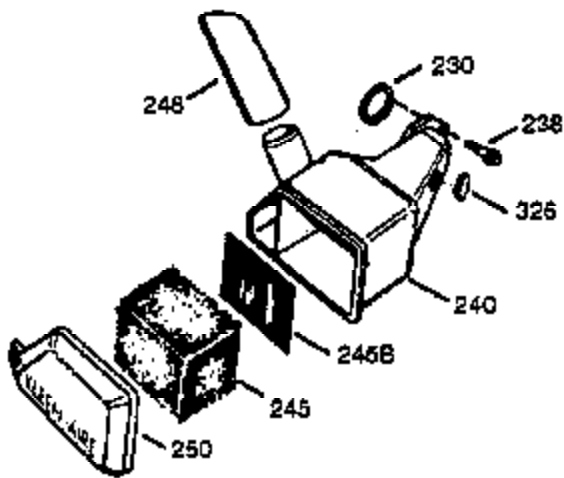

ILLUSTRATION SHOWS TYPICAL PARTS ONLY. ORDER BY PART NUMBER. PARTS NOT LISTED ARE SUPPLIED BY OEM.

VIEW 2 OF 2

Ref #	Part Number	Qty	Description
92	650815	1	Belleville Washer
93	650390	1	Flywheel Nut
239	35815	1	Air Cleaner Gasket
261B	650854	1	Washer
276	390311	1	Support Plate
276A	390312	1	Locking Plate
285	590551A	1	Starter Cup
291	29774	1	Fuel Line
370K	36695	1	Starter Decal