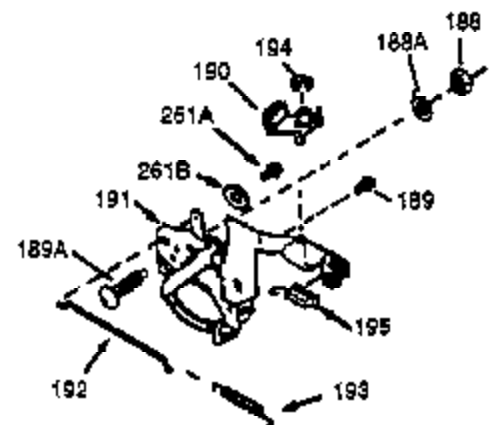

ILLUSTRATION SHOWS TYPICAL PARTS ONLY. ORDER BY PART NUMBER. PARTS NOT LISTED ARE SUPPLIED BY OEM.

VIEW 2 OF 2

Ref #	Part Number	Qty	Description
92	650815	1	Belleville Washer
93	650390	1	Flywheel Nut
239	35815	1	Air Cleaner Gasket
261B	650854	1	Washer
276	390311	1	Support Plate
276A	390312	1	Locking Plate
285	590551A	1	Starter Cup
291	29774	1	Fuel Line
370K	36695	1	Starter Decal