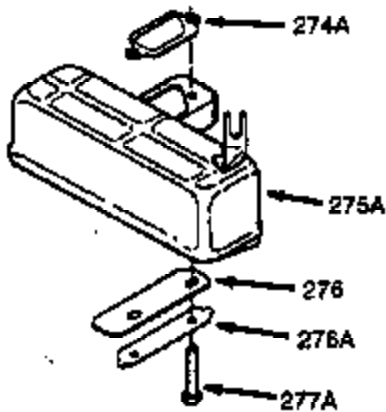

ILLUSTRATION SHOWS TYPICAL PARTS ONLY. ORDER BY PART NUMBER. PARTS NOT LISTED ARE SUPPLIED BY OEM.

VIEW 2 OF 2

Ref #	Part Number	Qty	Description
92	650815	1	Belleville Washer
93	650390	1	Flywheel Nut
239	35815	1	Air Cleaner Gasket
261B	650854	1	Washer
276	390311	1	Support Plate
276A	390312	1	Locking Plate
285	590551A	1	Starter Cup
291	29774	1	Fuel Line
370K	36695	1	Starter Decal