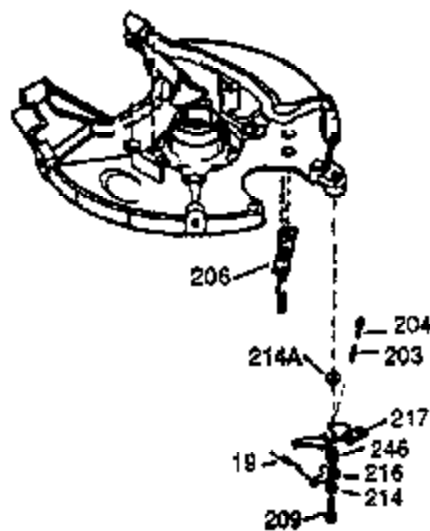

ILLUSTRATION SHOWS TYPICAL PARTS ONLY. ORDER BY PART NUMBER. PARTS NOT LISTED ARE SUPPLIED BY OEM.

VIEW 2 OF 2

Ref #	Part Number	Qty	Description
92	650815	1	Belleville Washer
93	650390	1	Flywheel Nut
239	35815	1	Air Cleaner Gasket
261B	650854	1	Washer
276	390311	1	Support Plate
276A	390312	1	Locking Plate
285	590551A	1	Starter Cup
291	29774	1	Fuel Line
370K	36695	1	Starter Decal