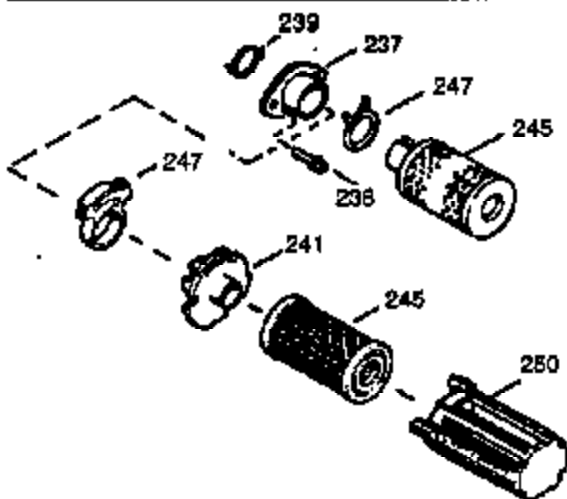

ILLUSTRATION SHOWS TYPICAL PARTS ONLY. ORDER BY PART NUMBER. PARTS NOT LISTED ARE SUPPLIED BY OEM.

VIEW 2 OF 2

Ref #	Part Number	Qty	Description
92	650815	1	Belleville Washer
93	650390	1	Flywheel Nut
239	35815	1	Air Cleaner Gasket
261B	650854	1	Washer
276	390311	1	Support Plate
276A	390312	1	Locking Plate
285	590551A	1	Starter Cup
291	29774	1	Fuel Line
370K	36695	1	Starter Decal