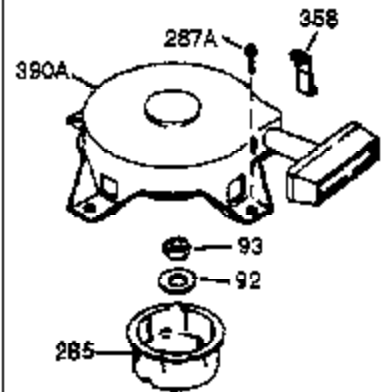

ILLUSTRATION SHOWS TYPICAL PARTS ONLY. ORDER BY PART NUMBER. PARTS NOT LISTED ARE SUPPLIED BY OEM.

VIEW 2 OF 2

Ref #	Part Number	Qty	Description
92	650815	1	Belleville Washer
93	650390	1	Flywheel Nut
239	35815	1	Air Cleaner Gasket
261B	650854	1	Washer
276	390311	1	Support Plate
276A	390312	1	Locking Plate
285	590551A	1	Starter Cup
291	29774	1	Fuel Line
370K	36695	1	Starter Decal