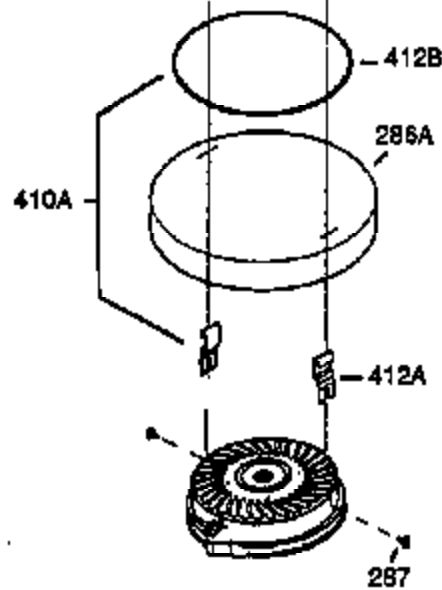

ILLUSTRATION SHOWS TYPICAL PARTS ONLY. ORDER BY PART NUMBER. PARTS NOT LISTED ARE SUPPLIED BY OEM.

VIEW 2 OF 2

Ref #	Part Number	Qty	Description
92	650815	1	Belleville Washer
93	650390	1	Flywheel Nut
239	35815	1	Air Cleaner Gasket
261B	650854	1	Washer
276	390311	1	Support Plate
276A	390312	1	Locking Plate
285	590551A	1	Starter Cup
291	29774	1	Fuel Line
370K	36695	1	Starter Decal