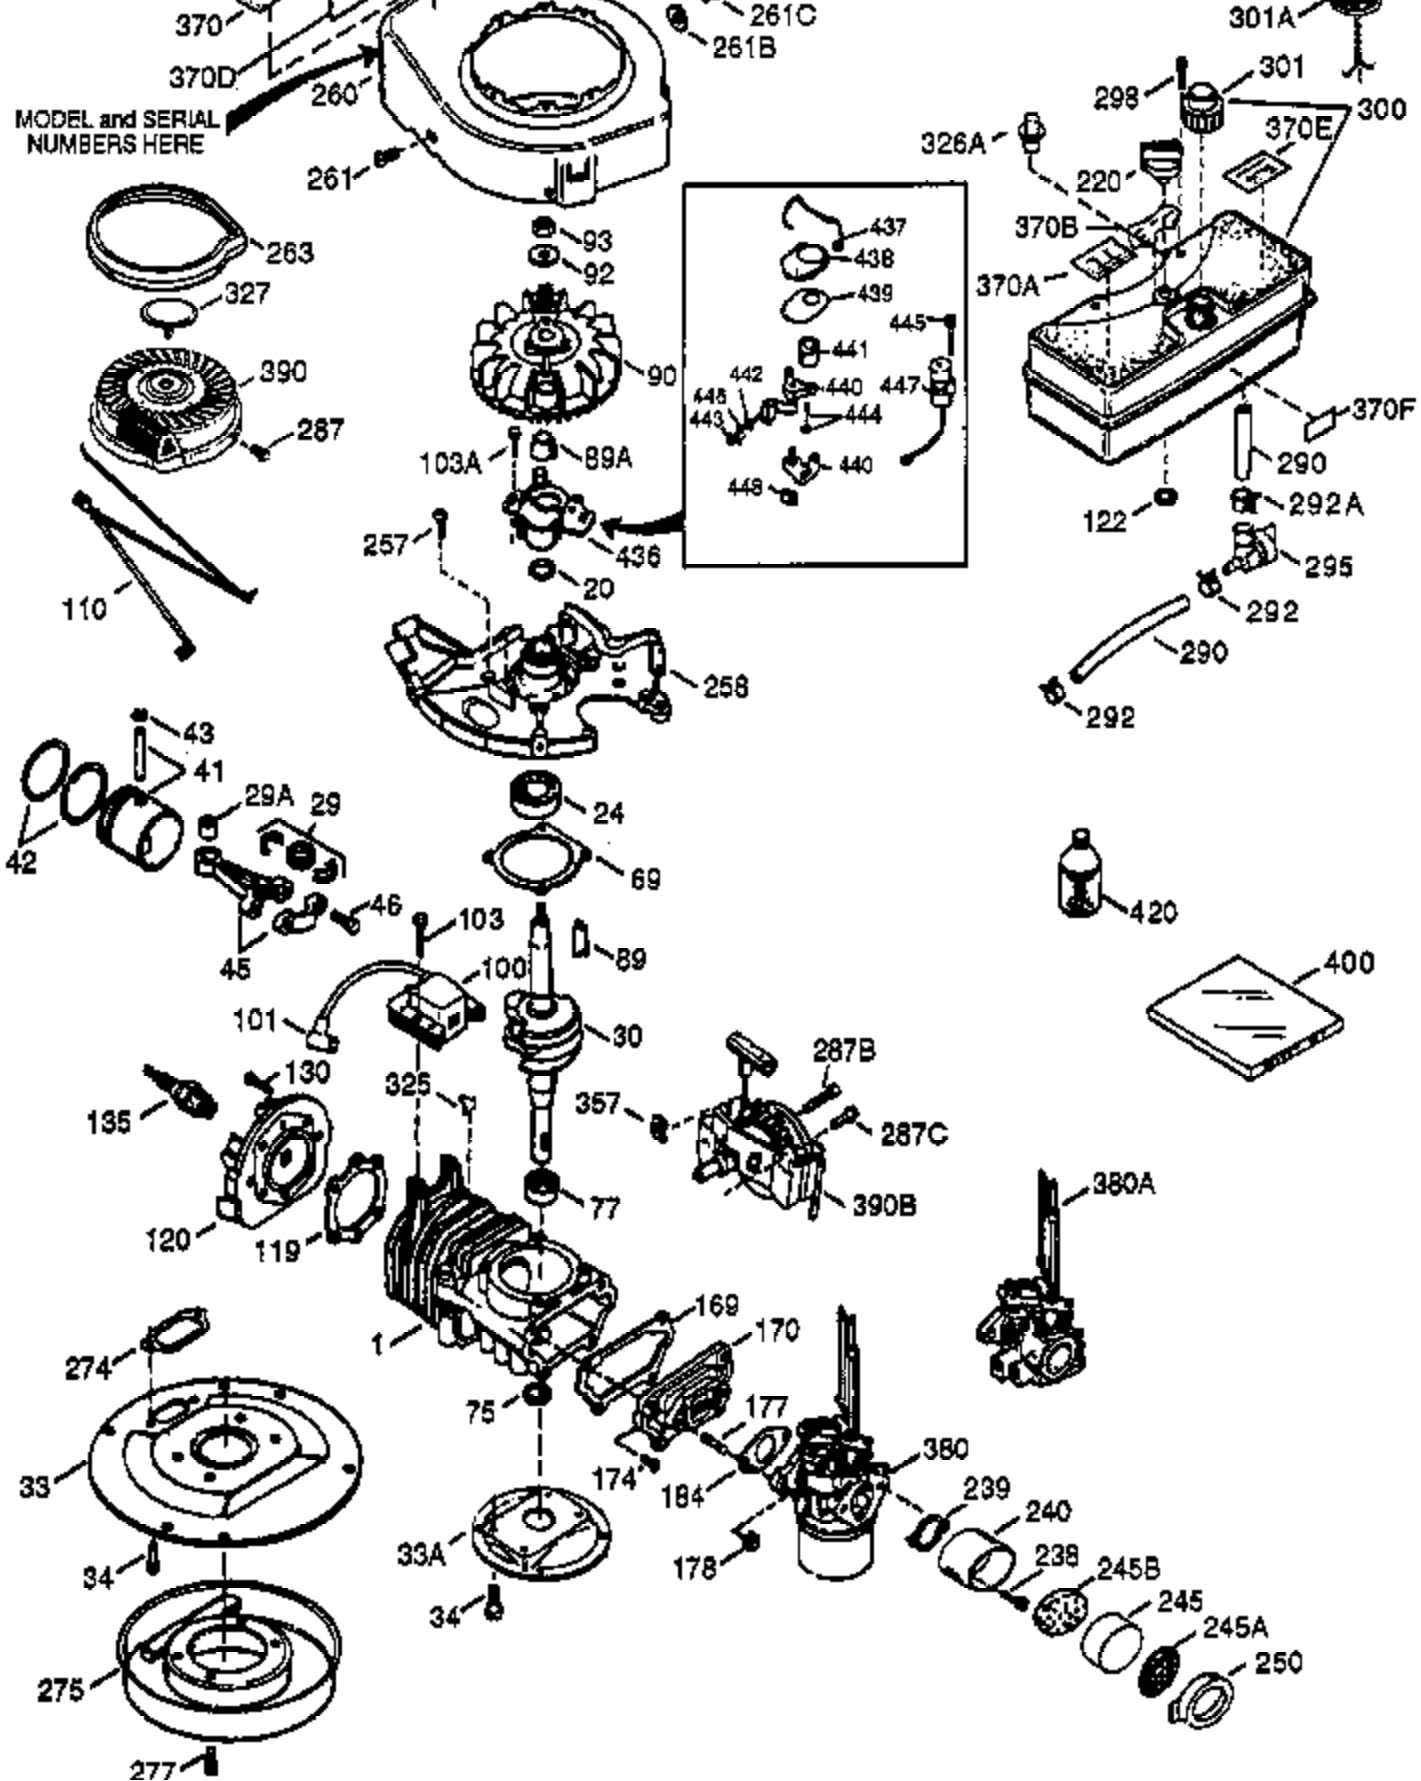

ILLUSTRATION SHOWS TYPICAL PARTS ONLY. ORDER BY PART NUMBER. PARTS NOT LISTED ARE SUPPLIED BY OEM.

VIEW 1 OF 2