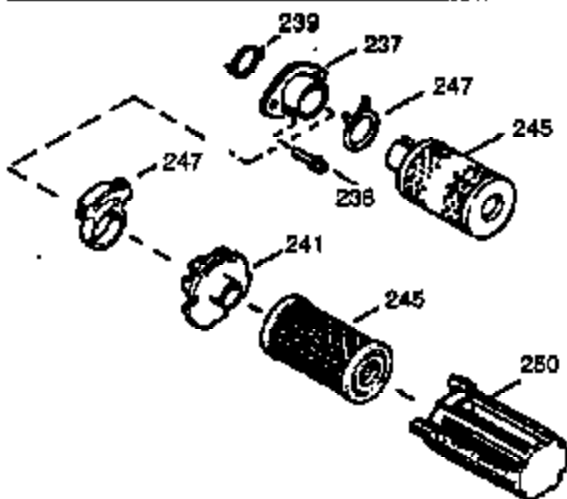

ILLUSTRATION SHOWS TYPICAL PARTS ONLY. ORDER BY PART NUMBER. PARTS NOT LISTED ARE SUPPLIED BY OEM.

VIEW 2 OF 2

Ref #	Part Number	Qty	Description
92	650815	1	Belleville Washer
93	650390	1	Flywheel Nut
218A	651001	1	Screw, 8-32 x 25/64"
239	35815	1	Air Cleaner Gasket
261B	650854	1	Washer
276A	390311	1	Support Plate
276	390312	1	Locking Plate
285	590551A	1	Starter Cup
291	29774	1	Fuel Line
330	611196A	1	Wire Harness
370P	34387	1	Debris Screen Decal
370K	36695	1	Starter Decal