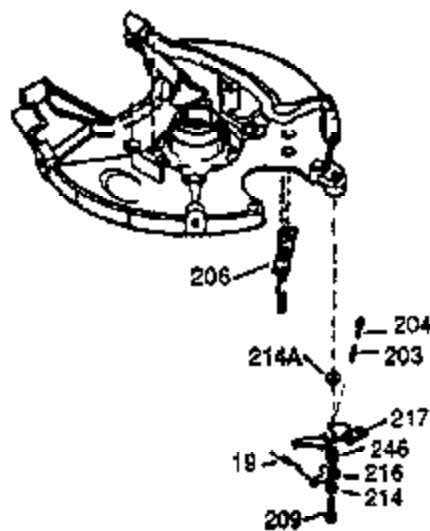

ILLUSTRATION SHOWS TYPICAL PARTS ONLY. ORDER BY PART NUMBER. PARTS NOT LISTED ARE SUPPLIED BY OEM.

VIEW 2 OF 2

Ref #	Part Number	Qty	Description
92	650815	1	Belleville Washer
93	650390	1	Flywheel Nut
218A	651001	1	Screw, 8-32 x 25/64"
239	35815	1	Air Cleaner Gasket
261B	650854	1	Washer
276A	390311	1	Support Plate
276	390312	1	Locking Plate
285	590551A	1	Starter Cup
291	29774	1	Fuel Line
330	611196A	1	Wire Harness
370P	34387	1	Debris Screen Decal
370K	36695	1	Starter Decal