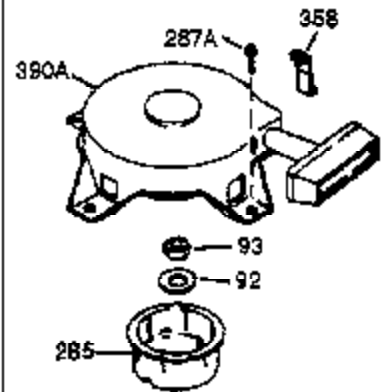

ILLUSTRATION SHOWS TYPICAL PARTS ONLY. ORDER BY PART NUMBER. PARTS NOT LISTED ARE SUPPLIED BY OEM.

VIEW 2 OF 2

Ref #	Part Number	Qty	Description
92	650815	1	Belleville Washer
93	650390	1	Flywheel Nut
218A	651001	1	Screw, 8-32 x 25/64"
239	35815	1	Air Cleaner Gasket
261B	650854	1	Washer
276A	390311	1	Support Plate
276	390312	1	Locking Plate
285	590551A	1	Starter Cup
291	29774	1	Fuel Line
330	611196A	1	Wire Harness
370P	34387	1	Debris Screen Decal
370K	36695	1	Starter Decal