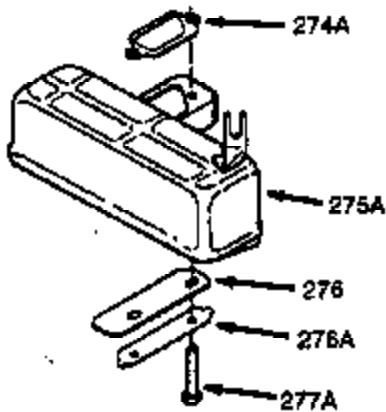

ILLUSTRATION SHOWS TYPICAL PARTS ONLY. ORDER BY PART NUMBER. PARTS NOT LISTED ARE SUPPLIED BY OEM.

VIEW 2 OF 2

Ref #	Part Number	Qty	Description
92	650815	1	Belleville Washer
93	650390	1	Flywheel Nut
189	650773	1	Screw, 1/4-20 x 1/2"
190	35831	1	Brake Lever
191	570671	1	S.E. Brake Bracket (Incl. 195)
192	34966	1	Brake Control Link
193	34965	1	Brake Spring
194	32309	1	Retaining Ring
195	610973	1	Terminal
239	35815	1	Air Cleaner Gasket
261B	650854	1	Washer
261A	650853	1	Screw, Torx T-30, 1/4-20 x 1/2"
276	390312	1	Locking Plate
276A	390311	1	Support Plate
285	590551A	1	Starter Cup
291	29774	1	Fuel Line
330	611061	1	Ground Wire
350	570682A	1	Primer Assembly
351	570656	1	Primer Line
370P	34387	1	Debris Screen Decal
370C	36260	1	Primer Decal
370K	36695	1	Starter Decal
411	37322	1	Debris Screen
412	37323	3	Debris Screen Bracket
413A	650886	3	Nut 8-32
413	650910	3	Screw, 8-32 x 1/4"