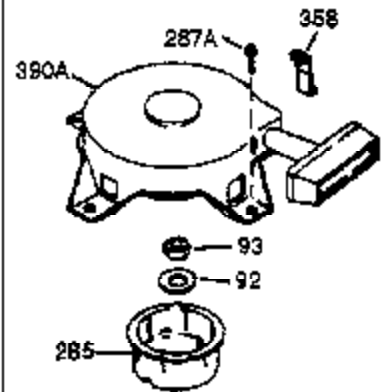

ILLUSTRATION SHOWS TYPICAL PARTS ONLY. ORDER BY PART NUMBER. PARTS NOT LISTED ARE SUPPLIED BY OEM.

VIEW 2 OF 2

Ref #	Part Number	Qty	Description
92	650815	1	Belleville Washer
93	650390	1	Flywheel Nut
189	650773	1	Screw, 1/4-20 x 1/2"
190	35831	1	Brake Lever
191	570671	1	S.E. Brake Bracket (Incl. 195)
192	34966	1	Brake Control Link
193	34965	1	Brake Spring
194	32309	1	Retaining Ring
195	610973	1	Terminal
239	35815	1	Air Cleaner Gasket
261B	650854	1	Washer
261A	650853	1	Screw, Torx T-30, 1/4-20 x 1/2"
276	390312	1	Locking Plate
276A	390311	1	Support Plate
285	590551A	1	Starter Cup
291	29774	1	Fuel Line
330	611061	1	Ground Wire
350	570682A	1	Primer Assembly
351	570656	1	Primer Line
370P	34387	1	Debris Screen Decal
370C	36260	1	Primer Decal
370K	36695	1	Starter Decal
411	37322	1	Debris Screen
412	37323	3	Debris Screen Bracket
413A	650886	3	Nut 8-32
413	650910	3	Screw, 8-32 x 1/4"