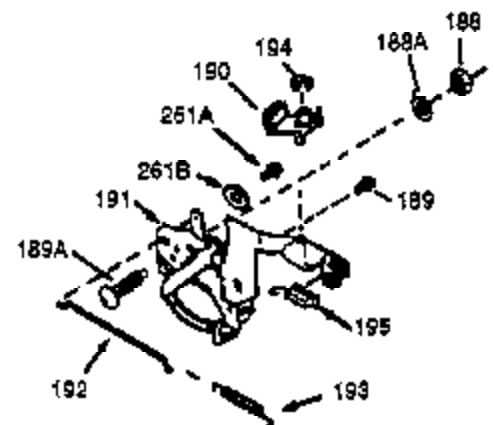

ILLUSTRATION SHOWS TYPICAL PARTS ONLY. ORDER BY PART NUMBER. PARTS NOT LISTED ARE SUPPLIED BY OEM.

VIEW 2 OF 2

Ref #	Part Number	Qty	Description
92	650815	1	Belleville Washer
93	650390	1	Flywheel Nut
189	650773	1	Screw, 1/4-20 x 1/2"
190	35831	1	Brake Lever
191	570671	1	S.E. Brake Bracket (Incl. 195)
192	34966	1	Brake Control Link
193	34965	1	Brake Spring
194	32309	1	Retaining Ring
195	610973	1	Terminal
239	35815	1	Air Cleaner Gasket
261B	650854	1	Washer
261A	650853	1	Screw, Torx T-30, 1/4-20 x 1/2"
276	390312	1	Locking Plate
276A	390311	1	Support Plate
285	590551A	1	Starter Cup
291	29774	1	Fuel Line
330	611061	1	Ground Wire
350	570682A	1	Primer Assembly
351	570656	1	Primer Line
370P	34387	1	Debris Screen Decal
370C	36260	1	Primer Decal
370K	36695	1	Starter Decal
411	37322	1	Debris Screen
412	37323	3	Debris Screen Bracket
413A	650886	3	Nut 8-32
413	650910	3	Screw, 8-32 x 1/4"