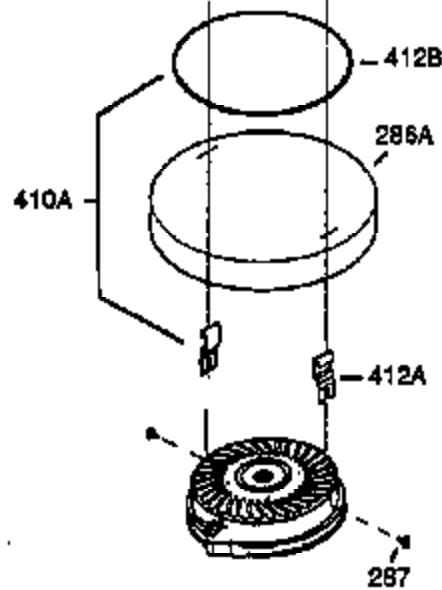

ILLUSTRATION SHOWS TYPICAL PARTS ONLY. ORDER BY PART NUMBER. PARTS NOT LISTED ARE SUPPLIED BY OEM.

VIEW 2 OF 2

Ref #	Part Number	Qty	Description
92	650815	1	Belleville Washer
93	650390	1	Flywheel Nut
189	650773	1	Screw, 1/4-20 x 1/2"
190	35831	1	Brake Lever
191	570671	1	S.E. Brake Bracket (Incl. 195)
192	34966	1	Brake Control Link
193	34965	1	Brake Spring
194	32309	1	Retaining Ring
195	610973	1	Terminal
239	35815	1	Air Cleaner Gasket
261B	650854	1	Washer
261A	650853	1	Screw, Torx T-30, 1/4-20 x 1/2"
276	390312	1	Locking Plate
276A	390311	1	Support Plate
285	590551A	1	Starter Cup
291	29774	1	Fuel Line
330	611061	1	Ground Wire
350	570682A	1	Primer Assembly
351	570656	1	Primer Line
370P	34387	1	Debris Screen Decal
370C	36260	1	Primer Decal
370K	36695	1	Starter Decal
411	37322	1	Debris Screen
412	37323	3	Debris Screen Bracket
413A	650886	3	Nut 8-32
413	650910	3	Screw, 8-32 x 1/4"