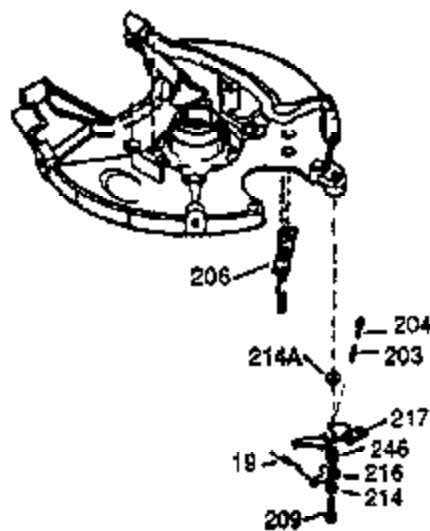

ILLUSTRATION SHOWS TYPICAL PARTS ONLY. ORDER BY PART NUMBER. PARTS NOT LISTED ARE SUPPLIED BY OEM.

VIEW 2 OF 2

Ref #	Part Number	Qty	Description
92	650815	1	Belleville Washer
93	650390	1	Flywheel Nut
189	650773	1	Screw, 1/4-20 x 1/2"
190	35831	1	Brake Lever
191	570671	1	S.E. Brake Bracket (Incl. 195)
192	34966	1	Brake Control Link
193	34965	1	Brake Spring
194	32309	1	Retaining Ring
195	610973	1	Terminal
239	35815	1	Air Cleaner Gasket
261B	650854	1	Washer
261A	650853	1	Screw, Torx T-30, 1/4-20 x 1/2"
276	390312	1	Locking Plate
276A	390311	1	Support Plate
285	590551A	1	Starter Cup
291	29774	1	Fuel Line
330	611061	1	Ground Wire
350	570682A	1	Primer Assembly
351	570656	1	Primer Line
370P	34387	1	Debris Screen Decal
370C	36260	1	Primer Decal
370K	36695	1	Starter Decal
411	37322	1	Debris Screen
412	37323	3	Debris Screen Bracket
413A	650886	3	Nut 8-32
413	650910	3	Screw, 8-32 x 1/4"