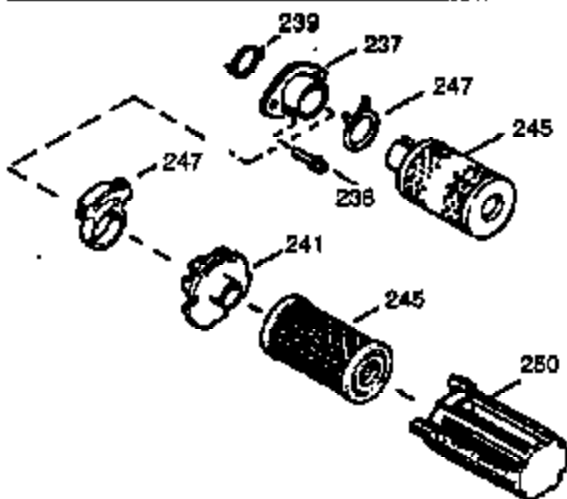

ILLUSTRATION SHOWS TYPICAL PARTS ONLY. ORDER BY PART NUMBER. PARTS NOT LISTED ARE SUPPLIED BY OEM.

VIEW 2 OF 2

Ref #	Part Number	Qty	Description
92	650815	1	Belleville Washer
93	650390	1	Flywheel Nut
189	650773	1	Screw, 1/4-20 x 1/2"
190	35831	1	Brake Lever
191	570671	1	S.E. Brake Bracket (Incl. 195)
192	34966	1	Brake Control Link
193	34965	1	Brake Spring
194	32309	1	Retaining Ring
195	610973	1	Terminal
239	35815	1	Air Cleaner Gasket
261B	650854	1	Washer
261A	650853	1	Screw, Torx T-30, 1/4-20 x 1/2"
276	390312	1	Locking Plate
276A	390311	1	Support Plate
285	590551A	1	Starter Cup
291	29774	1	Fuel Line
330	611061	1	Ground Wire
350	570682A	1	Primer Assembly
351	570656	1	Primer Line
370P	34387	1	Debris Screen Decal
370C	36260	1	Primer Decal
370K	36695	1	Starter Decal
411	37322	1	Debris Screen
412	37323	3	Debris Screen Bracket
413A	650886	3	Nut 8-32
413	650910	3	Screw, 8-32 x 1/4"