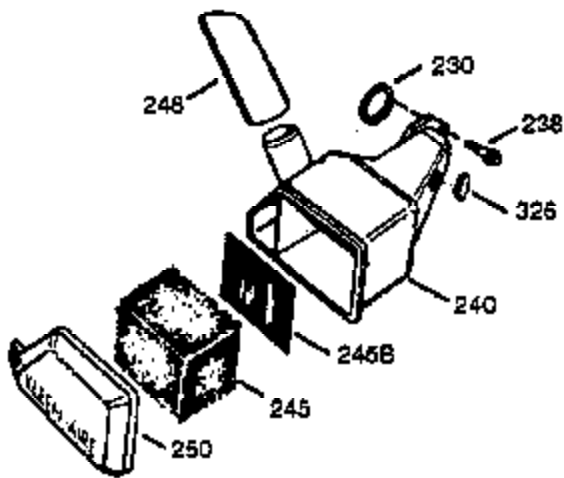

ILLUSTRATION SHOWS TYPICAL PARTS ONLY. ORDER BY PART NUMBER. PARTS NOT LISTED ARE SUPPLIED BY OEM.

VIEW 2 OF 2

Ref #	Part Number	Qty	Description
92	650815	1	Belleville Washer
93	650390	1	Flywheel Nut
189	650773	1	Screw, 1/4-20 x 1/2"
190	35831	1	Brake Lever
191	570671	1	S.E. Brake Bracket (Incl. 195)
192	34966	1	Brake Control Link
193	34965	1	Brake Spring
194	32309	1	Retaining Ring
195	610973	1	Terminal
239	35815	1	Air Cleaner Gasket
261B	650854	1	Washer
261A	650853	1	Screw, Torx T-30, 1/4-20 x 1/2"
276	390312	1	Locking Plate
276A	390311	1	Support Plate
285	590551A	1	Starter Cup
291	29774	1	Fuel Line
330	611061	1	Ground Wire
350	570682A	1	Primer Assembly
351	570656	1	Primer Line
370P	34387	1	Debris Screen Decal
370C	36260	1	Primer Decal
370K	36695	1	Starter Decal
411	37322	1	Debris Screen
412	37323	3	Debris Screen Bracket
413A	650886	3	Nut 8-32
413	650910	3	Screw, 8-32 x 1/4"