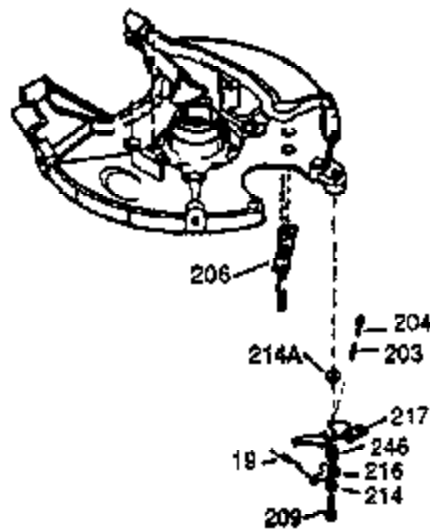

ILLUSTRATION SHOWS TYPICAL PARTS ONLY. ORDER BY PART NUMBER. PARTS NOT LISTED ARE SUPPLIED BY OEM.

VIEW 2 OF 2

Ref #	Part Number	Qty	Description
92	650815	1	Belleville Washer
93	650390	1	Flywheel Nut
230	34338	1	Air Cleaner Gasket
238	650806	2	Screw, 10-32 x 5/8"
240	450234	1	Air Cleaner Body
245B	450235	1	Air Cleaner Filter
245	450236	1	Air Cleaner Filter
248	33008	1	Air Cleaner Tube
250	33007	1	Air Cleaner Cover
261B	650854	1	Washer
285	590551	1	Starter Cup
326	450237	1	Plug
370K	36695	1	Starter Decal