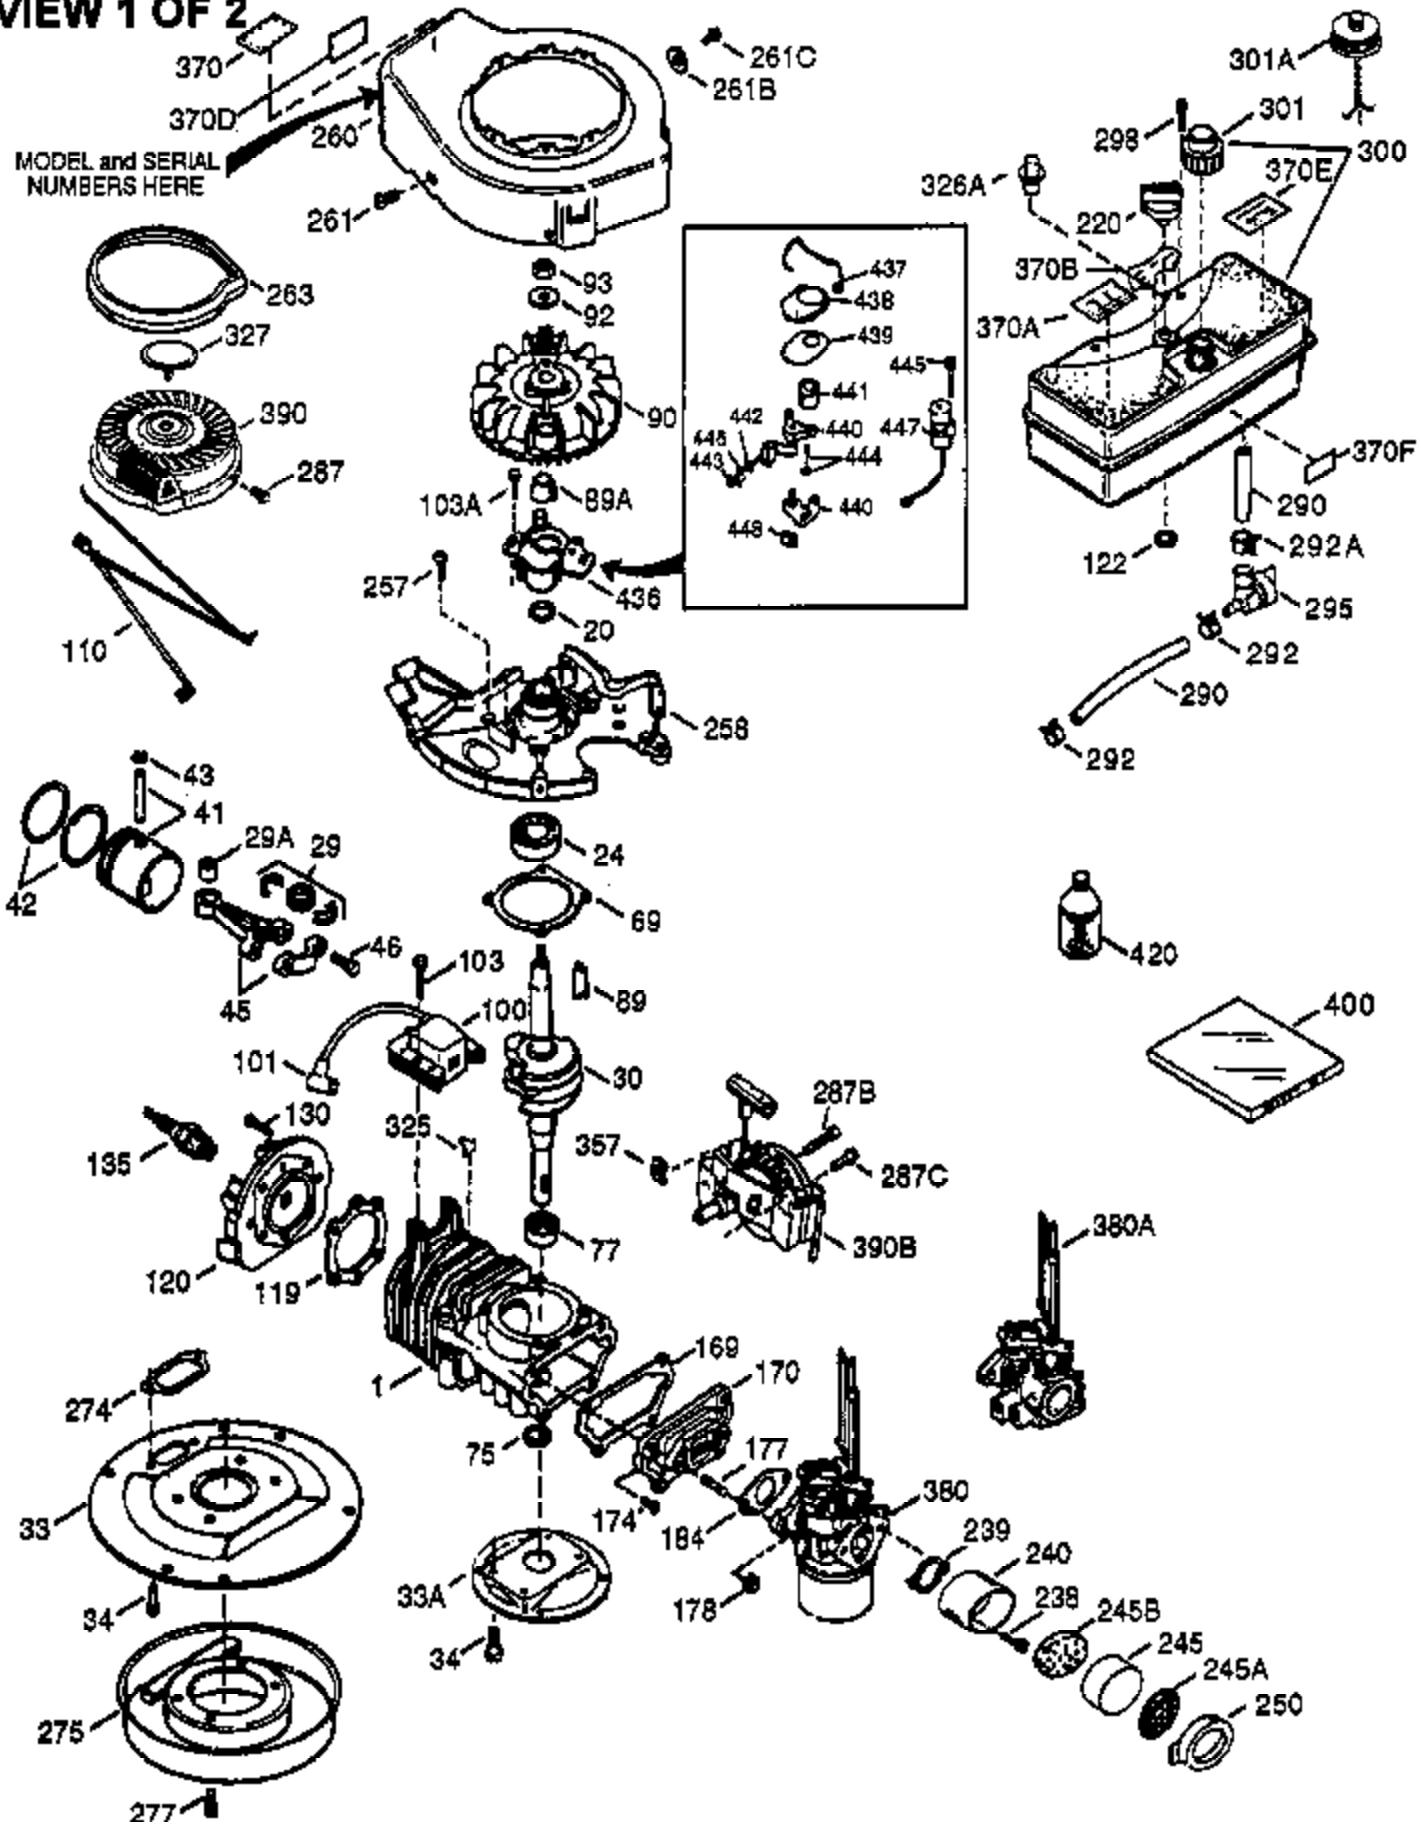

ILLUSTRATION SHOWS TYPICAL PARTS ONLY. ORDER BY PART NUMBER. PARTS NOT LISTED ARE SUPPLIED BY OEM.

VIEW 1 OF 2