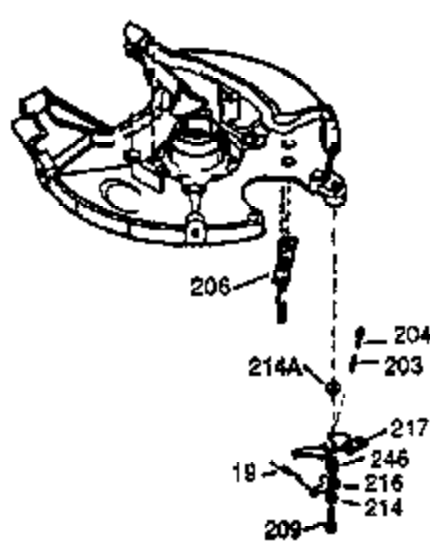

ILLUSTRATION SHOWS TYPICAL PARTS ONLY. ORDER BY PART NUMBER. PARTS NOT LISTED ARE SUPPLIED BY OEM.

VIEW 2 OF 2

Ref #	Part Number	Qty	Description
92	650815	1	Belleville Washer
93	650390	1	Flywheel Nut
189	650773	1	Screw, 1/4-20 x 1/2"
190	35831	1	Brake Lever
191	570671	1	S.E. Brake Bracket (Incl. 195)
192	34966	1	Brake Control Link
193	34965	1	Brake Spring
194	32309	1	Retaining Ring
195	610973	1	Terminal
239	35815	1	Air Cleaner Gasket
251A	650886	1	Wing Nut, 1/4-20
261B	650854	1	Washer
261A	650853	1	Screw, Torx T-30, 1/4-20 x 1/2"
276	390312	1	Locking Plate
276A	390311	1	Support Plate
285	590551A	1	Starter Cup
291	29774	1	Fuel Line
330	611061	1	Ground Wire
350	570682A	1	Primer Assembly
351	570656	1	Primer Line
370C	36260	1	Primer Decal
370P	34387	1	Debris Screen Decal
410	730627	1	Debris Screen Kit (Incl. 251A,411,412,413 & 370 P)
411	37322	1	Debris Screen
412	37323	3	Debris Screen Bracket
413	650910	3	Screw, 8-32 x 1/4"