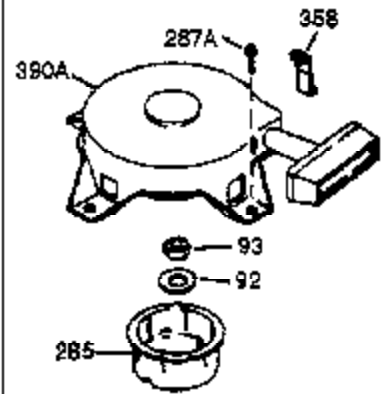

ILLUSTRATION SHOWS TYPICAL PARTS ONLY. ORDER BY PART NUMBER. PARTS NOT LISTED ARE SUPPLIED BY OEM.

VIEW 2 OF 2

Ref #	Part Number	Qty	Description
92	650815	1	Belleville Washer
93	650390	1	Flywheel Nut
189	650773	1	Screw, 1/4-20 x 1/2"
190	35831	1	Brake Lever
191	570671	1	S.E. Brake Bracket (Incl. 195)
192	34966	1	Brake Control Link
193	34965	1	Brake Spring
194	32309	1	Retaining Ring
195	610973	1	Terminal
239	35815	1	Air Cleaner Gasket
251A	650886	1	Wing Nut, 1/4-20
261B	650854	1	Washer
261A	650853	1	Screw, Torx T-30, 1/4-20 x 1/2"
276	390312	1	Locking Plate
276A	390311	1	Support Plate
285	590551A	1	Starter Cup
291	29774	1	Fuel Line
330	611061	1	Ground Wire
350	570682A	1	Primer Assembly
351	570656	1	Primer Line
370C	36260	1	Primer Decal
370P	34387	1	Debris Screen Decal
410	730627	1	Debris Screen Kit (Incl. 251A,411,412,413 & 370 P)
411	37322	1	Debris Screen
412	37323	3	Debris Screen Bracket
413	650910	3	Screw, 8-32 x 1/4"