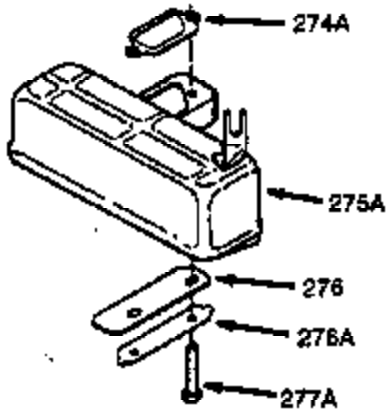

ILLUSTRATION SHOWS TYPICAL PARTS ONLY. ORDER BY PART NUMBER. PARTS NOT LISTED ARE SUPPLIED BY OEM.

VIEW 2 OF 2

Ref #	Part Number	Qty	Description
92	650815	1	Belleville Washer
93	650390	1	Flywheel Nut
189	650773	1	Screw, 1/4-20 x 1/2"
190	35831	1	Brake Lever
191	570671	1	S.E. Brake Bracket (Incl. 195)
192	34966	1	Brake Control Link
193	34965	1	Brake Spring
194	32309	1	Retaining Ring
195	610973	1	Terminal
239	35815	1	Air Cleaner Gasket
251A	650886	1	Wing Nut, 1/4-20
261B	650854	1	Washer
261A	650853	1	Screw, Torx T-30, 1/4-20 x 1/2"
276	390312	1	Locking Plate
276A	390311	1	Support Plate
285	590551A	1	Starter Cup
291	29774	1	Fuel Line
330	611061	1	Ground Wire
350	570682A	1	Primer Assembly
351	570656	1	Primer Line
370C	36260	1	Primer Decal
370P	34387	1	Debris Screen Decal
410	730627	1	Debris Screen Kit (Incl. 251A,411,412,413 & 370 P)
411	37322	1	Debris Screen
412	37323	3	Debris Screen Bracket
413	650910	3	Screw, 8-32 x 1/4"