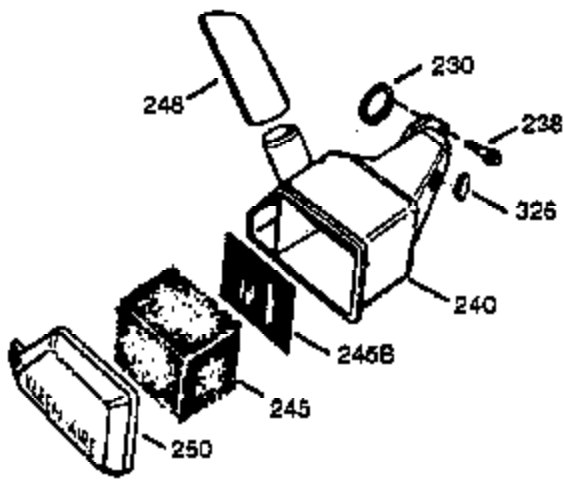

ILLUSTRATION SHOWS TYPICAL PARTS ONLY. ORDER BY PART NUMBER. PARTS NOT LISTED ARE SUPPLIED BY OEM.

VIEW 2 OF 2

Ref #	Part Number	Qty	Description
92	650815	1	Belleville Washer
93	650390	1	Flywheel Nut
189	650773	1	Screw, 1/4-20 x 1/2"
190	35831	1	Brake Lever
191	570671	1	S.E. Brake Bracket (Incl. 195)
192	34966	1	Brake Control Link
193	34965	1	Brake Spring
194	32309	1	Retaining Ring
195	610973	1	Terminal
239	35815	1	Air Cleaner Gasket
251A	650886	1	Wing Nut, 1/4-20
261B	650854	1	Washer
261A	650853	1	Screw, Torx T-30, 1/4-20 x 1/2"
276	390312	1	Locking Plate
276A	390311	1	Support Plate
285	590551A	1	Starter Cup
291	29774	1	Fuel Line
330	611061	1	Ground Wire
350	570682A	1	Primer Assembly
351	570656	1	Primer Line
370C	36260	1	Primer Decal
370P	34387	1	Debris Screen Decal
410	730627	1	Debris Screen Kit (Incl. 251A,411,412,413 & 370 P)
411	37322	1	Debris Screen
412	37323	3	Debris Screen Bracket
413	650910	3	Screw, 8-32 x 1/4"