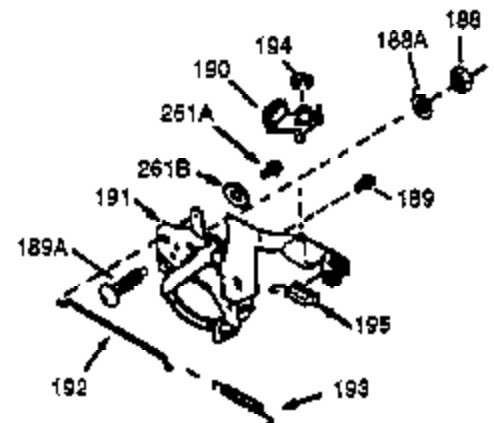

ILLUSTRATION SHOWS TYPICAL PARTS ONLY. ORDER BY PART NUMBER. PARTS NOT LISTED ARE SUPPLIED BY OEM.

VIEW 2 OF 2

Ref #	Part Number	Qty	Description
92	650815	1	Belleville Washer
93	650390	1	Flywheel Nut
189	650773	1	Screw, 1/4-20 x 1/2"
190	35831	1	Brake Lever
191	570671	1	S.E. Brake Bracket (Incl. 195)
192	34966	1	Brake Control Link
193	34965	1	Brake Spring
194	32309	1	Retaining Ring
195	610973	1	Terminal
239	35815	1	Air Cleaner Gasket
251A	650886	1	Wing Nut, 1/4-20
261B	650854	1	Washer
261A	650853	1	Screw, Torx T-30, 1/4-20 x 1/2"
276	390312	1	Locking Plate
276A	390311	1	Support Plate
285	590551A	1	Starter Cup
291	29774	1	Fuel Line
330	611061	1	Ground Wire
350	570682A	1	Primer Assembly
351	570656	1	Primer Line
370C	36260	1	Primer Decal
370P	34387	1	Debris Screen Decal
410	730627	1	Debris Screen Kit (Incl. 251A,411,412,413 & 370 P)
411	37322	1	Debris Screen
412	37323	3	Debris Screen Bracket
413	650910	3	Screw, 8-32 x 1/4"