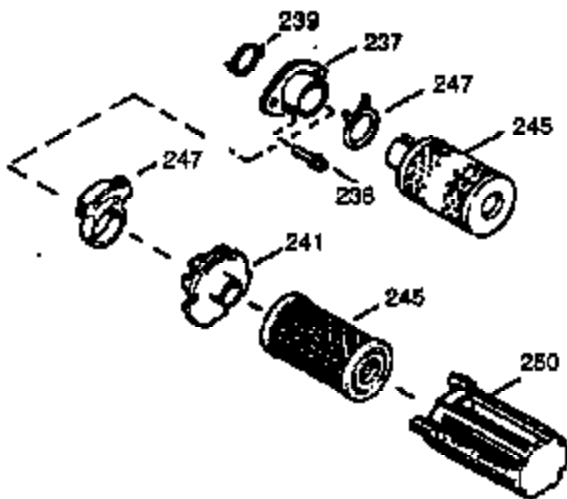

ILLUSTRATION SHOWS TYPICAL PARTS ONLY. ORDER BY PART NUMBER. PARTS NOT LISTED ARE SUPPLIED BY OEM.

VIEW 2 OF 2

Ref #	Part Number	Qty	Description
92	650815	1	Belleville Washer
93	650390	1	Flywheel Nut
189	650773	1	Screw, 1/4-20 x 1/2"
190	35831	1	Brake Lever
191	570671	1	S.E. Brake Bracket (Incl. 195)
192	34966	1	Brake Control Link
193	34965	1	Brake Spring
194	32309	1	Retaining Ring
195	610973	1	Terminal
239	35815	1	Air Cleaner Gasket
251A	650886	1	Wing Nut, 1/4-20
261B	650854	1	Washer
261A	650853	1	Screw, Torx T-30, 1/4-20 x 1/2"
276	390312	1	Locking Plate
276A	390311	1	Support Plate
285	590551A	1	Starter Cup
291	29774	1	Fuel Line
330	611061	1	Ground Wire
350	570682A	1	Primer Assembly
351	570656	1	Primer Line
370C	36260	1	Primer Decal
370P	34387	1	Debris Screen Decal
410	730627	1	Debris Screen Kit (Incl. 251A,411,412,413 & 370 P)
411	37322	1	Debris Screen
412	37323	3	Debris Screen Bracket
413	650910	3	Screw, 8-32 x 1/4"