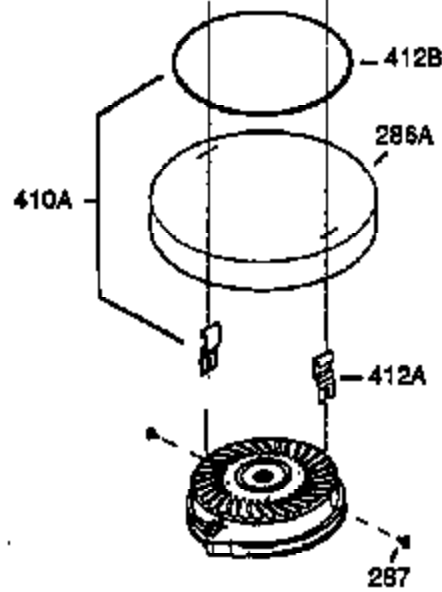

ILLUSTRATION SHOWS TYPICAL PARTS ONLY. ORDER BY PART NUMBER. PARTS NOT LISTED ARE SUPPLIED BY OEM.

VIEW 2 OF 2

Ref #	Part Number	Qty	Description
92	650815	1	Belleville Washer
93	650390	1	Flywheel Nut
189	650773	1	Screw, 1/4-20 x 1/2"
190	35831	1	Brake Lever
191	570671	1	S.E. Brake Bracket (Incl. 195)
192	34966	1	Brake Control Link
193	34965	1	Brake Spring
194	32309	1	Retaining Ring
195	610973	1	Terminal
239	35815	1	Air Cleaner Gasket
251A	650886	1	Wing Nut, 1/4-20
261B	650854	1	Washer
261A	650853	1	Screw, Torx T-30, 1/4-20 x 1/2"
276	390312	1	Locking Plate
276A	390311	1	Support Plate
285	590551A	1	Starter Cup
291	29774	1	Fuel Line
330	611061	1	Ground Wire
350	570682A	1	Primer Assembly
351	570656	1	Primer Line
370C	36260	1	Primer Decal
370P	34387	1	Debris Screen Decal
410	730627	1	Debris Screen Kit (Incl. 251A,411,412,413 & 370 P)
411	37322	1	Debris Screen
412	37323	3	Debris Screen Bracket
413	650910	3	Screw, 8-32 x 1/4"