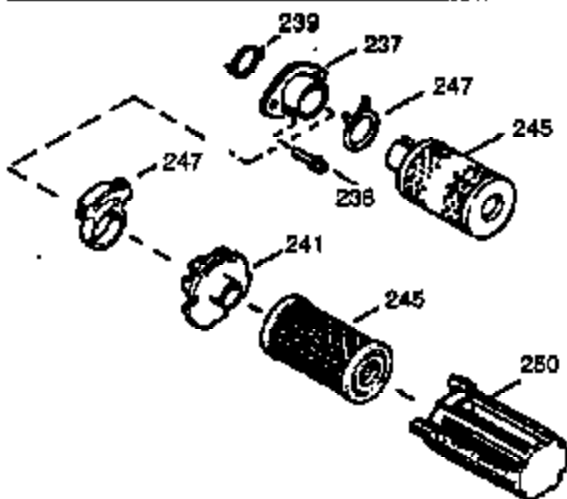

ILLUSTRATION SHOWS TYPICAL PARTS ONLY. ORDER BY PART NUMBER. PARTS NOT LISTED ARE SUPPLIED BY OEM.

VIEW 2 OF 2

Ref #	Part Number	Qty	Description
		1	Hang Tag (Brazilian)
92	650815	1	Belleville Washer
93	650390	1	Flywheel Nut
189	650773	1	Screw, 1/4-20 X 1/2"
191	570671	1	SE Break Bracket
230	34338	1	Air Cleaner Gasket
238	650806	2	Screw, 10-32 x 5/8"
240	450234	1	Air Cleaner Body
245B	450235	1	Air Cleaner Filter
245	450236	1	Air Cleaner Filter
248	33008	1	Air Cleaner Tube
250	33007	1	Air Cleaner Cover
261A	650853	1	Screw, T-30, 1/4-20 X 1/2"
261B	650854	1	Washer
285	590551A	1	Starter Cup
326	450237	1	Plug
350	570682A	1	Primer Ass'y. (Black)
351	570656	1	Primer Line Ass'y
370C	36260	1	Primer Decal
370I	550213	1	Warning Decal
370K	36695	1	Starter Decal (Replaces 64-1771-76)