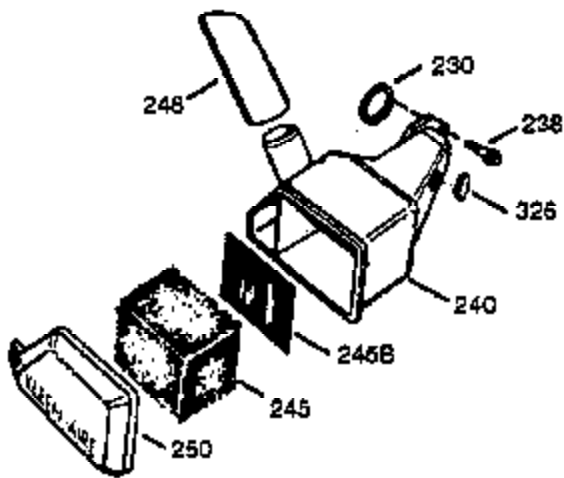

ILLUSTRATION SHOWS TYPICAL PARTS ONLY. ORDER BY PART NUMBER. PARTS NOT LISTED ARE SUPPLIED BY OEM.

VIEW 2 OF 2

Ref #	Part Number	Qty	Description
		1	Hang Tag (Brazilian)
92	650815	1	Belleville Washer
93	650390	1	Flywheel Nut
189	650773	1	Screw, 1/4-20 X 1/2"
191	570671	1	SE Break Bracket
230	34338	1	Air Cleaner Gasket
238	650806	2	Screw, 10-32 x 5/8"
240	450234	1	Air Cleaner Body
245B	450235	1	Air Cleaner Filter
245	450236	1	Air Cleaner Filter
248	33008	1	Air Cleaner Tube
250	33007	1	Air Cleaner Cover
261A	650853	1	Screw, T-30, 1/4-20 X 1/2"
261B	650854	1	Washer
285	590551A	1	Starter Cup
326	450237	1	Plug
350	570682A	1	Primer Ass'y. (Black)
351	570656	1	Primer Line Ass'y
370C	36260	1	Primer Decal
370I	550213	1	Warning Decal
370K	36695	1	Starter Decal (Replaces 64-1771-76)