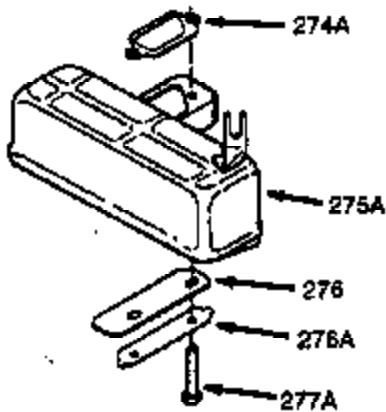

ILLUSTRATION SHOWS TYPICAL PARTS ONLY. ORDER BY PART NUMBER. PARTS NOT LISTED ARE SUPPLIED BY OEM.

VIEW 2 OF 2

Ref #	Part Number	Qty	Description
		1	Hang Tag (Brazilian)
92	650815	1	Belleville Washer
93	650390	1	Flywheel Nut
189	650773	1	Screw, 1/4-20 X 1/2"
191	570671	1	SE Break Bracket
230	34338	1	Air Cleaner Gasket
238	650806	2	Screw, 10-32 x 5/8"
240	450234	1	Air Cleaner Body
245B	450235	1	Air Cleaner Filter
245	450236	1	Air Cleaner Filter
248	33008	1	Air Cleaner Tube
250	33007	1	Air Cleaner Cover
261A	650853	1	Screw, T-30, 1/4-20 X 1/2"
261B	650854	1	Washer
285	590551A	1	Starter Cup
326	450237	1	Plug
350	570682A	1	Primer Ass'y. (Black)
351	570656	1	Primer Line Ass'y
370C	36260	1	Primer Decal
370I	550213	1	Warning Decal
370K	36695	1	Starter Decal (Replaces 64-1771-76)