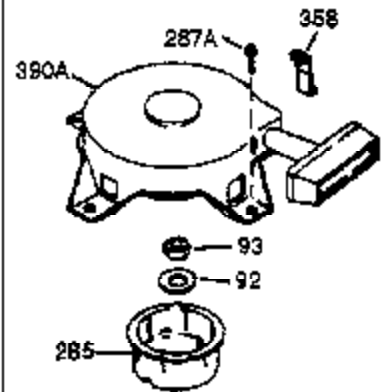

ILLUSTRATION SHOWS TYPICAL PARTS ONLY. ORDER BY PART NUMBER. PARTS NOT LISTED ARE SUPPLIED BY OEM.

VIEW 2 OF 2

Ref #	Part Number	Qty	Description
		1	Hang Tag (Brazilian)
92	650815	1	Belleville Washer
93	650390	1	Flywheel Nut
189	650773	1	Screw, 1/4-20 X 1/2"
191	570671	1	SE Break Bracket
230	34338	1	Air Cleaner Gasket
238	650806	2	Screw, 10-32 x 5/8"
240	450234	1	Air Cleaner Body
245B	450235	1	Air Cleaner Filter
245	450236	1	Air Cleaner Filter
248	33008	1	Air Cleaner Tube
250	33007	1	Air Cleaner Cover
261A	650853	1	Screw, T-30, 1/4-20 X 1/2"
261B	650854	1	Washer
285	590551A	1	Starter Cup
326	450237	1	Plug
350	570682A	1	Primer Ass'y. (Black)
351	570656	1	Primer Line Ass'y
370C	36260	1	Primer Decal
370I	550213	1	Warning Decal
370K	36695	1	Starter Decal (Replaces 64-1771-76)