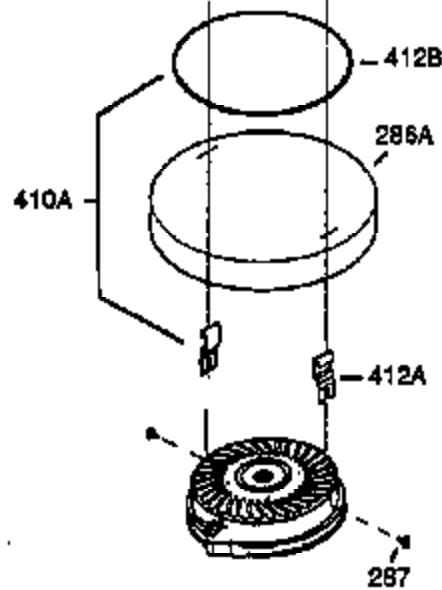

ILLUSTRATION SHOWS TYPICAL PARTS ONLY. ORDER BY PART NUMBER. PARTS NOT LISTED ARE SUPPLIED BY OEM.

VIEW 2 OF 2

Ref #	Part Number	Qty	Description
		1	Hang Tag (Brazilian)
92	650815	1	Belleville Washer
93	650390	1	Flywheel Nut
189	650773	1	Screw, 1/4-20 X 1/2"
191	570671	1	SE Break Bracket
230	34338	1	Air Cleaner Gasket
238	650806	2	Screw, 10-32 x 5/8"
240	450234	1	Air Cleaner Body
245B	450235	1	Air Cleaner Filter
245	450236	1	Air Cleaner Filter
248	33008	1	Air Cleaner Tube
250	33007	1	Air Cleaner Cover
261A	650853	1	Screw, T-30, 1/4-20 X 1/2"
261B	650854	1	Washer
285	590551A	1	Starter Cup
326	450237	1	Plug
350	570682A	1	Primer Ass'y. (Black)
351	570656	1	Primer Line Ass'y
370C	36260	1	Primer Decal
370I	550213	1	Warning Decal
370K	36695	1	Starter Decal (Replaces 64-1771-76)