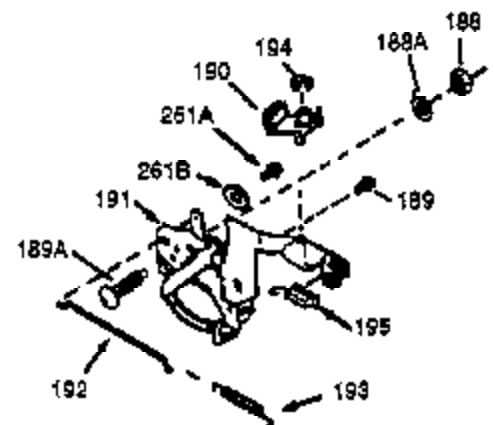

ILLUSTRATION SHOWS TYPICAL PARTS ONLY. ORDER BY PART NUMBER. PARTS NOT LISTED ARE SUPPLIED BY OEM.

VIEW 2 OF 2

Ref #	Part Number	Qty	Description
		1	Hang Tag (Brazilian)
92	650815	1	Belleville Washer
93	650390	1	Flywheel Nut
189	650773	1	Screw, 1/4-20 X 1/2"
191	570671	1	SE Break Bracket
230	34338	1	Air Cleaner Gasket
238	650806	2	Screw, 10-32 x 5/8"
240	450234	1	Air Cleaner Body
245B	450235	1	Air Cleaner Filter
245	450236	1	Air Cleaner Filter
248	33008	1	Air Cleaner Tube
250	33007	1	Air Cleaner Cover
261A	650853	1	Screw, T-30, 1/4-20 X 1/2"
261B	650854	1	Washer
285	590551A	1	Starter Cup
326	450237	1	Plug
350	570682A	1	Primer Ass'y. (Black)
351	570656	1	Primer Line Ass'y
370C	36260	1	Primer Decal
370I	550213	1	Warning Decal
370K	36695	1	Starter Decal (Replaces 64-1771-76)