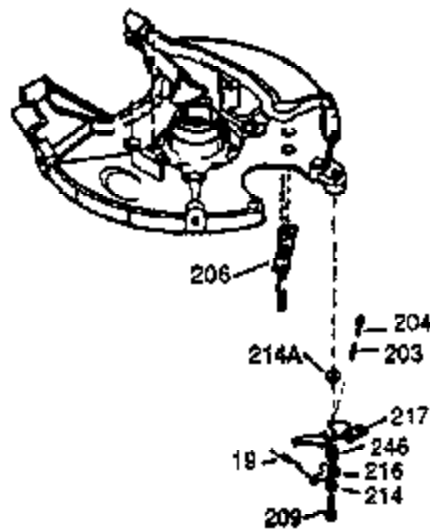

ILLUSTRATION SHOWS TYPICAL PARTS ONLY. ORDER BY PART NUMBER. PARTS NOT LISTED ARE SUPPLIED BY OEM.

VIEW 2 OF 2

Ref #	Part Number	Qty	Description
		1	Hang Tag (Brazilian)
92	650815	1	Belleville Washer
93	650390	1	Flywheel Nut
189	650773	1	Screw, 1/4-20 X 1/2"
191	570671	1	SE Break Bracket
230	34338	1	Air Cleaner Gasket
238	650806	2	Screw, 10-32 x 5/8"
240	450234	1	Air Cleaner Body
245B	450235	1	Air Cleaner Filter
245	450236	1	Air Cleaner Filter
248	33008	1	Air Cleaner Tube
250	33007	1	Air Cleaner Cover
261A	650853	1	Screw, T-30, 1/4-20 X 1/2"
261B	650854	1	Washer
285	590551A	1	Starter Cup
326	450237	1	Plug
350	570682A	1	Primer Ass'y. (Black)
351	570656	1	Primer Line Ass'y
370C	36260	1	Primer Decal
370I	550213	1	Warning Decal
370K	36695	1	Starter Decal (Replaces 64-1771-76)