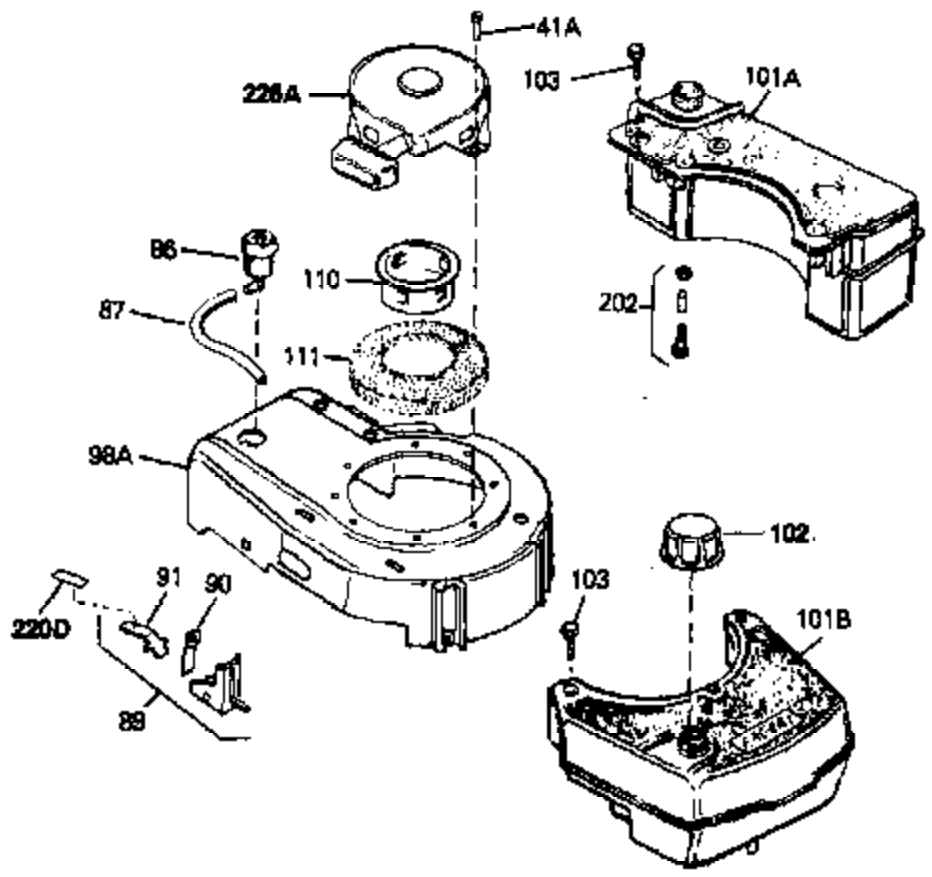

Ref #	Part Number	Qty	Description
69A	650777	0	Screw, Slotted fil. hd. mach., 6-32 x 7/16
69	650549	0	Screw
70A	34336	0	Link, Governor-to-throttle
70	34337	0	Link, Governor spring
71	31361	0	Spring, Governor
72	650774	0	Screw, Hex hd., 1/4-20 x 2-3/8
72	650795	0	Screw, Hex hd. cap, Sems, 1/4-20 x 2-5/16
72	650869	0	Screw, Hex hd., 1/4-20 x 2-3/4
72	792005	0	Screw, Hex hd., 1/4-20 x 2-1/2
73	27181B	0	Muffler
80	34231	0	Wire, Ground (One female fitting & one
81	26756	0	Gasket, Carburetor
82	29752	0	Nut
83	6201	0	Screw
92	28942	0	Screw
93	27793	0	Clip, Conduit
95	30200	0	Screw
96	33131A	0	Control Assy., Speed
97	610973	0	Terminal Assy.
98	34345	0	Housing, Blower
99	650831	0	Screw, Hex washer hd. Powerlok thread,
100	30200	0	Screw
101	32170A	0	Tank Assy., Fuel (White Poly) (1 qt.)
102	33032	0	Cap, Fuel filler (Red Plastic) (Spurt
104	26460	0	Clamp, Fuel line
105	29774	0	Line, Fuel (Braided 8.25")
105	30705	0	Line, Fuel (Braided 16")
105	30962	0	Line, Fuel (Braided 32")
105	34357	0	Line, Fuel (Epichlorohydrin 6-3/4")
106	650815	0	Washer, Belleville
106A	650791	0	Washer, Belleville
107	650607	0	Nut, Flywheel
109	34113	0	Plug, Screen
113	30593	0	Clip, Magneto wire
114	27275	0	Clip, Hi-tension wire
121	730207	0	Magneto-to-Solid State Conversion Kit
154	34340	0	Element, Air cleaner (Poly)
155	34341A	0	Cover, Air cleaner (Black)
156	34339	0	Body, Air cleaner
157	650806	0	Screw, Hex washer hd. shoulder, 10-32 x 5/8
162	34338	0	Gasket, Air cleaner
220B	34363	0	Decal, Instruction
220	34346	0	Decal, Instruction
220	550223	0	Decal, Name
223	631021	0	Inlet Needle, Seat & Clip Assy.
224	632046A	0	Carburetor
226	590531	0	Starter, Side mount rewind
230	33238D	0	Gasket Set

Ref #	Part Number	Qty	Description
41A	0	0	Rivet, Pop (3/16" Dia.)
41A	650735	0	Screw
102	33032	0	Cap, Fuel filler (Red Plastic) (Spurt
157	650806	0	Screw, Hex washer hd. shoulder, 10-32 x 5/8
202	730194	0	Rope Guide Kit