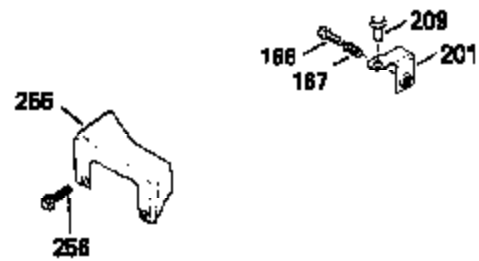

Ref #	Part Number	Qty	Description
19	31361		Spring, Extension
69	35261		* Gasket, Mounting flange
182	6201		Screw, 1/4-28 x 7/8"
185	31384A		Pipe, Intake (Incl. 224)
186	34337		Link, Governor spring
209	30200		Screw, 10-24 x 9/16"
223	650451		Screw, 1/4-20 x 1"
238	650806		Screw, 10-32 x 5/8"
246B	35435		Filter, Pre-Air (Use as required)
379	631021		Inlet Needle, Seat & Clip Assy.