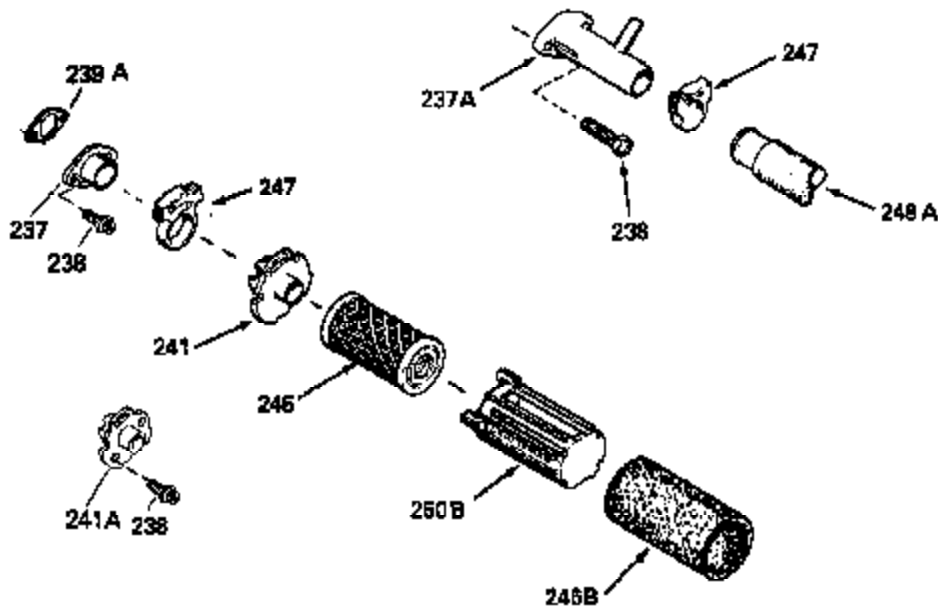

Ref #	Part Number	Qty	Description
19	31361		Spring, Extension
69	35261		* Gasket, Mounting flange
182	6201		Screw, 1/4-28 x 7/8"
185	31384A		Pipe, Intake (Incl. 224)
186	34337		Link, Governor spring
209	30200		Screw, 10-24 x 9/16"
223	650451		Screw, 1/4-20 x 1"
238	650806		Screw, 10-32 x 5/8"
246B	35435		Filter, Pre-Air (Use as required)
379	631021		Inlet Needle, Seat & Clip Assy.