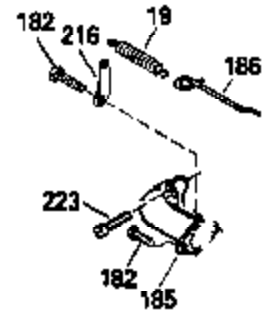

Ref #	Part Number	Qty	Description
19	31361		Spring, Extension
69	35261		* Gasket, Mounting flange
182	6201		Screw, 1/4-28 x 7/8"
185	31384A		Pipe, Intake (Incl. 224)
186	34337		Link, Governor spring
209	30200		Screw, 10-24 x 9/16"
223	650451		Screw, 1/4-20 x 1"
238	650806		Screw, 10-32 x 5/8"
246B	35435		Filter, Pre-Air (Use as required)
379	631021		Inlet Needle, Seat & Clip Assy.