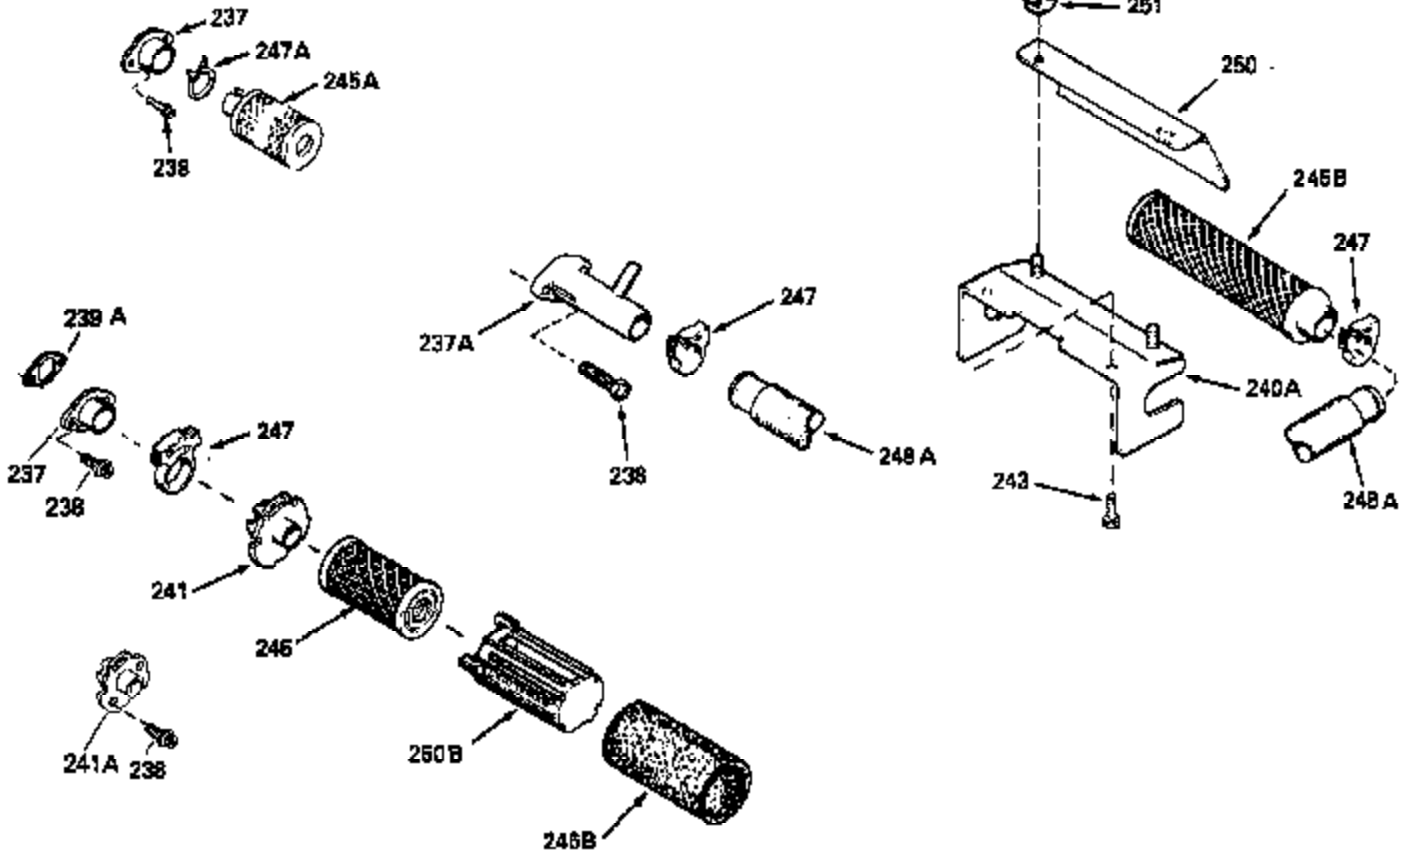

Ref #	Part Number	Qty	Description
19	31361		Spring, Extension
69	35261		* Gasket, Mounting flange
182	6201		Screw, 1/4-28 x 7/8"
185	31384A		Pipe, Intake (Incl. 224)
186	34337		Link, Governor spring
209	30200		Screw, 10-24 x 9/16"
223	650451		Screw, 1/4-20 x 1"
238	650806		Screw, 10-32 x 5/8"
246B	35435		Filter, Pre-Air (Use as required)
379	631021		Inlet Needle, Seat & Clip Assy.