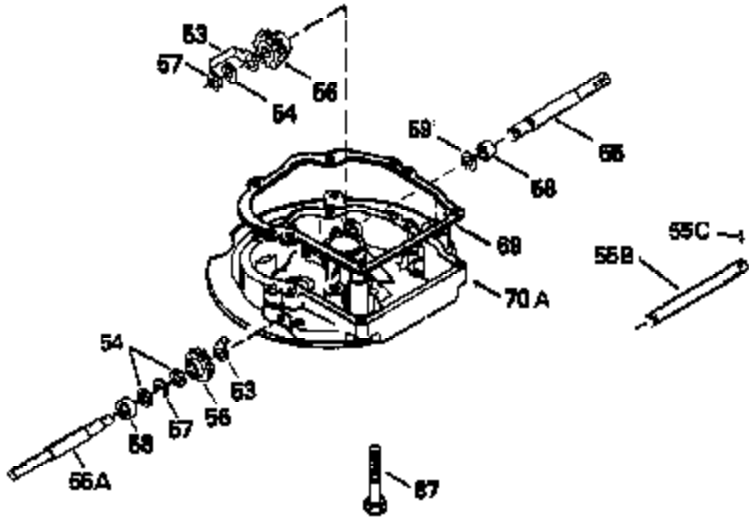

Ref #	Part Number	Qty	Description
19	31361		Spring, Extension
69	35261		* Gasket, Mounting flange
182	6201		Screw, 1/4-28 x 7/8"
185	31384A		Pipe, Intake (Incl. 224)
186	34337		Link, Governor spring
209	30200		Screw, 10-24 x 9/16"
223	650451		Screw, 1/4-20 x 1"
238	650806		Screw, 10-32 x 5/8"
246B	35435		Filter, Pre-Air (Use as required)
379	631021		Inlet Needle, Seat & Clip Assy.