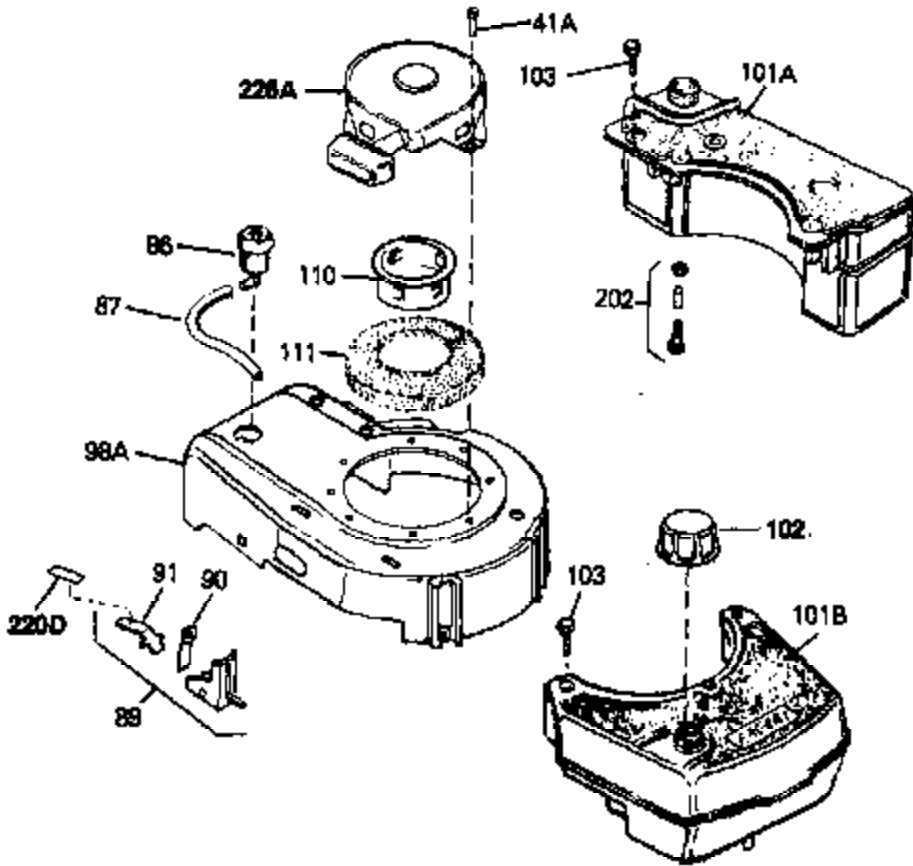

Ref #	Part Number	Qty	Description
41A	0	0	Rivet, Pop (3/16" Dia.)
41A	650735	0	Screw
89	34657	0	Footproof Spark Plug Stop Lever
90	34438	0	Spring, Stop switch
91	34439	0	Clip, Stop switch
98A	34793	0	Housing, Blower (5.56 dia. starter mtg. bolt
102	33032	0	Cap, Fuel filler (Red Plastic) (Spurt
110	34449	0	Hub, Starter
111	590417	0	Screen, Starter cup
157	650806	0	Screw, Hex washer hd. shoulder, 10-32 x 5/8
202	730194	0	Rope Guide Kit
220D	34407	0	Decal, Stop control (Bilingual)
226A	590420	0	Starter, Rewind

Ref #	Part Number	Qty	Description
45	650489	0	Screw
61	31384A	0	Pipe, Intake
67	33086	0	Lever, Speed adj.
70	32653	0	Link, Governor spring
71	31361	0	Spring, Governor
72A	30063	0	Screw
72	650774	0	Screw, Hex hd., 1/4-20 x 2-3/8
72	650795	0	Screw, Hex hd. cap, Sems, 1/4-20 x 2-5/16
72	650869	0	Screw, Hex hd., 1/4-20 x 2-3/4
72	792005	0	Screw, Hex hd., 1/4-20 x 2-1/2
76	26754A	0	Gasket, Exhaust
77	730162	0	Kit, Muffler Adapter
83	6201	0	Screw
97	610973	0	Terminal Assy.
108	33876	0	Gasket, Stator
122	30551	0	Spring, Breaker box dust cover
123	610947	0	Cover, Breaker box dust
124	610955	0	Gasket, Dust cover
125	30992	0	Cam, Breaker
126	30547A	0	Contact Assy., Breaker
127	610385	0	Washer, Terminal
128	610408	0	Nut, Terminal
129	29181	0	Screw & Washer Assy., Breaker
130	610593	0	Screw, Condenser fastening
131	33356	0	Terminal, Ground
132	30548B	0	Condenser
133	611006	0	Stator Plate Assy.
134	30549	0	Felt, Cam wiper
152	34282	0	"O" Ring (.612 I.D. x .812 O.D. x .103