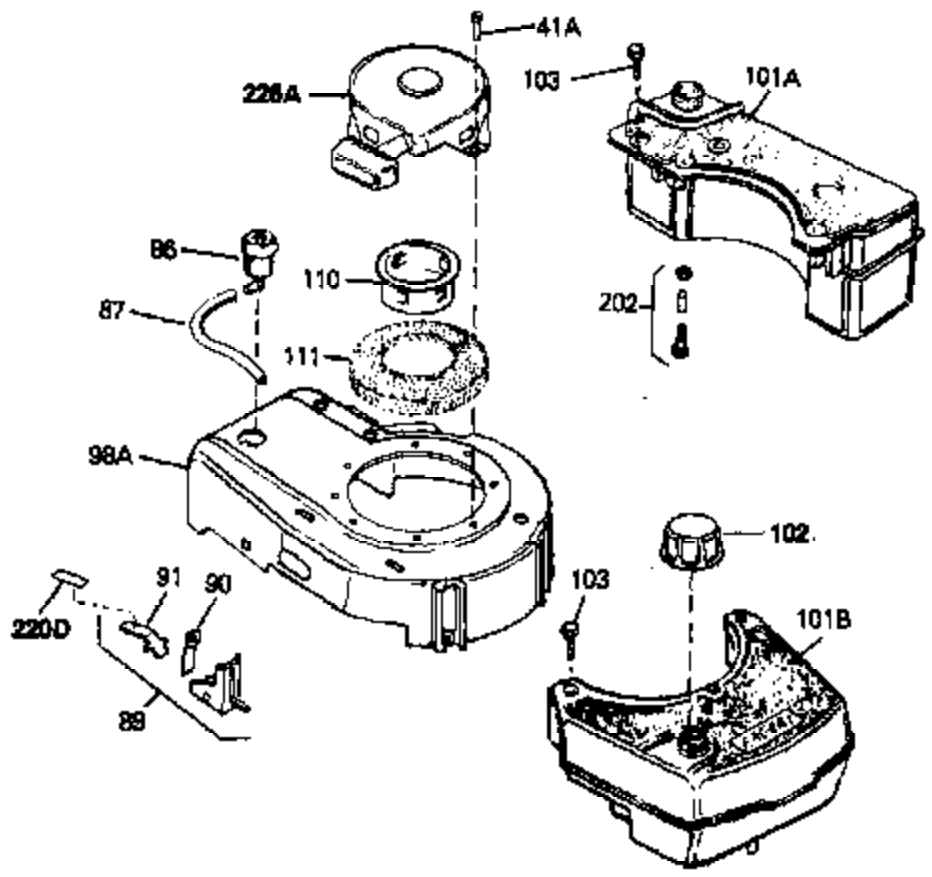

Ref #	Part Number	Qty	Description
69A	650777	0	Screw, Slotted fil. hd. mach., 6-32 x 7/16
70	34337	0	Link, Governor spring
70A	34336	0	Link, Governor-to-throttle
71	31361	0	Spring, Governor
72	650774	0	Screw, Hex hd., 1/4-20 x 2-3/8
72	650795	0	Screw, Hex hd. cap, Sems, 1/4-20 x 2-5/16
72	650869	0	Screw, Hex hd., 1/4-20 x 2-3/4
72	792005	0	Screw, Hex hd., 1/4-20 x 2-1/2
73	27181B	0	Muffler
80	34432	0	Wire, Ground (Two female & one double male
81	26756	0	Gasket, Carburetor
82	29752	0	Nut
83	6201	0	Screw
95	30200	0	Screw
96	33205A	0	Control Assy., Speed
97	610973	0	Terminal Assy.
99	650831	0	Screw, Hex washer hd. Powerlok thread,
100	30200	0	Screw
101	32170A	0	Tank Assy., Fuel (White Poly) (1 qt.)
102	33032	0	Cap, Fuel filler (Red Plastic) (Spurt
104	26460	0	Clamp, Fuel line
105	29774	0	Line, Fuel (Braided 8.25")
105	30705	0	Line, Fuel (Braided 16")
105	30962	0	Line, Fuel (Braided 32")
105	34357	0	Line, Fuel (Epichlorohydrin 6-3/4")
106	650815	0	Washer, Belleville
107	650816	0	Nut, Flywheel
121	34431	0	Lamination & Coil Assy.
121	730207	0	Magneto-to-Solid State Conversion Kit
136	650814	0	Screw, Hex hd. Sems, 10-24 x 1
137	611046A	0	Flywheel
154	34340	0	Element, Air cleaner (Poly)
155	34341A	0	Cover, Air cleaner (Black)
156	34339	0	Body, Air cleaner
157	650806	0	Screw, Hex washer hd. shoulder, 10-32 x 5/8
162	34338	0	Gasket, Air cleaner
220	34346	0	Decal, Instruction
220	550223	0	Decal, Name
220E	35344	0	Decal, Control
223	631021	0	Inlet Needle, Seat & Clip Assy.
224	632046A	0	Carburetor
230	33238D	0	Gasket Set