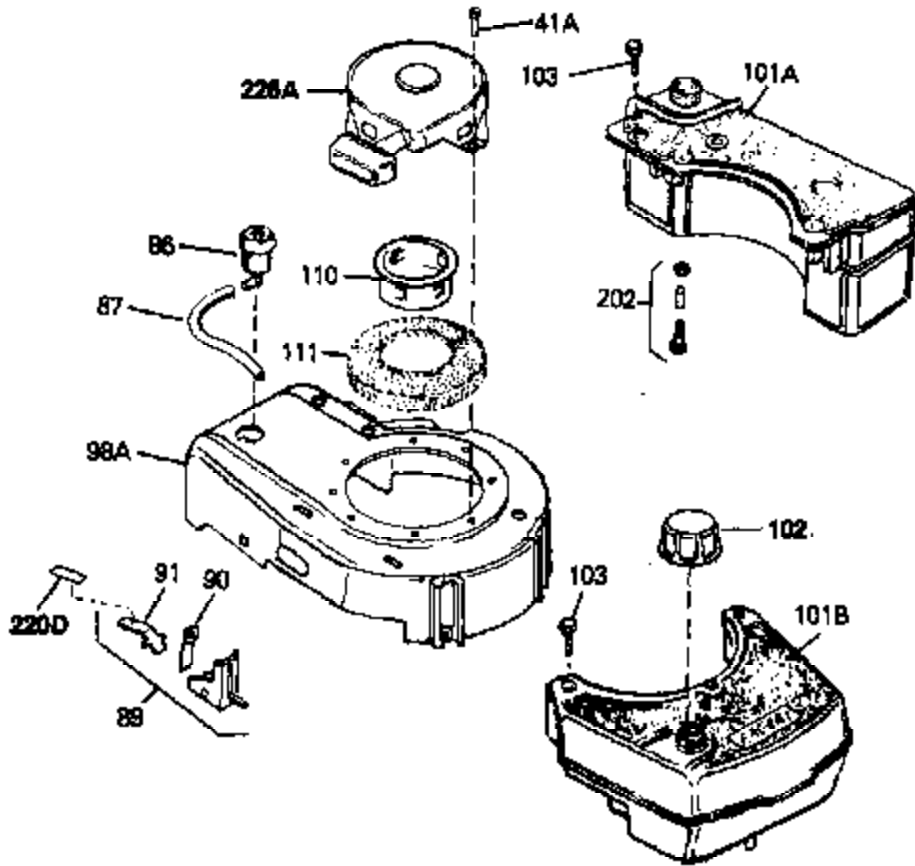

Ref #	Part Number	Qty	Description
69	650549	0	Screw
69A	650777	0	Screw, Slotted fil. hd. mach., 6-32 x 7/16
70	34337	0	Link, Governor spring
70A	34336	0	Link, Governor-to-throttle
71	31361	0	Spring, Governor
72	650774	0	Screw, Hex hd., 1/4-20 x 2-3/8
72	650795	0	Screw, Hex hd. cap, Sems, 1/4-20 x 2-5/16
72	650869	0	Screw, Hex hd., 1/4-20 x 2-3/4
72	792005	0	Screw, Hex hd., 1/4-20 x 2-1/2
73	27181B	0	Muffler
80	34432	0	Wire, Ground (Two female & one double male
81	26756	0	Gasket, Carburetor
82	29752	0	Nut
83	6201	0	Screw
92	28942	0	Screw
93	27793	0	Clip, Conduit
95	30200	0	Screw
96	33131A	0	Control Assy., Speed
97	610973	0	Terminal Assy.
99	650831	0	Screw, Hex washer hd. Powerlok thread,
100	30200	0	Screw
101	31862A	0	Tank Assy., Fuel (Charcoal Poly) (1 qt.)
102	33032	0	Cap, Fuel filler (Red Plastic) (Spurt
104	26460	0	Clamp, Fuel line
105	29774	0	Line, Fuel (Braided 8.25")
105	30705	0	Line, Fuel (Braided 16")
105	30962	0	Line, Fuel (Braided 32")
105	34357	0	Line, Fuel (Epichlorohydrin 6-3/4")
106	650815	0	Washer, Belleville
107	650816	0	Nut, Flywheel
121	730207	0	Magneto-to-Solid State Conversion Kit
121	34431	0	Lamination & Coil Assy.
136	650814	0	Screw, Hex hd. Sems, 10-24 x 1
137	611046A	0	Flywheel
147	27625	0	Plug, Oil filler
148	29673	0	Gasket, Filler plug
154	34340	0	Element, Air cleaner (Poly)
155	34341A	0	Cover, Air cleaner (Black)
156	34339	0	Body, Air cleaner
157	650806	0	Screw, Hex washer hd. shoulder, 10-32 x 5/8
162	34338	0	Gasket, Air cleaner
220	34346	0	Decal, Instruction
220	550223	0	Decal, Name
223	631021	0	Inlet Needle, Seat & Clip Assy.
224	632046A	0	Carburetor
230	33238D	0	Gasket Set

Ref #	Part Number	Qty	Description
41A	0	0	Rivet, Pop (3/16" Dia.)
41A	650735	0	Screw
98A	34793	0	Housing, Blower (5.56 dia. starter mtg. bolt
102	33032	0	Cap, Fuel filler (Red Plastic) (Spurt
110	34449	0	Hub, Starter
111	590417	0	Screen, Starter cup
157	650806	0	Screw, Hex washer hd. shoulder, 10-32 x 5/8
202	730194	0	Rope Guide Kit
226A	590420	0	Starter, Rewind