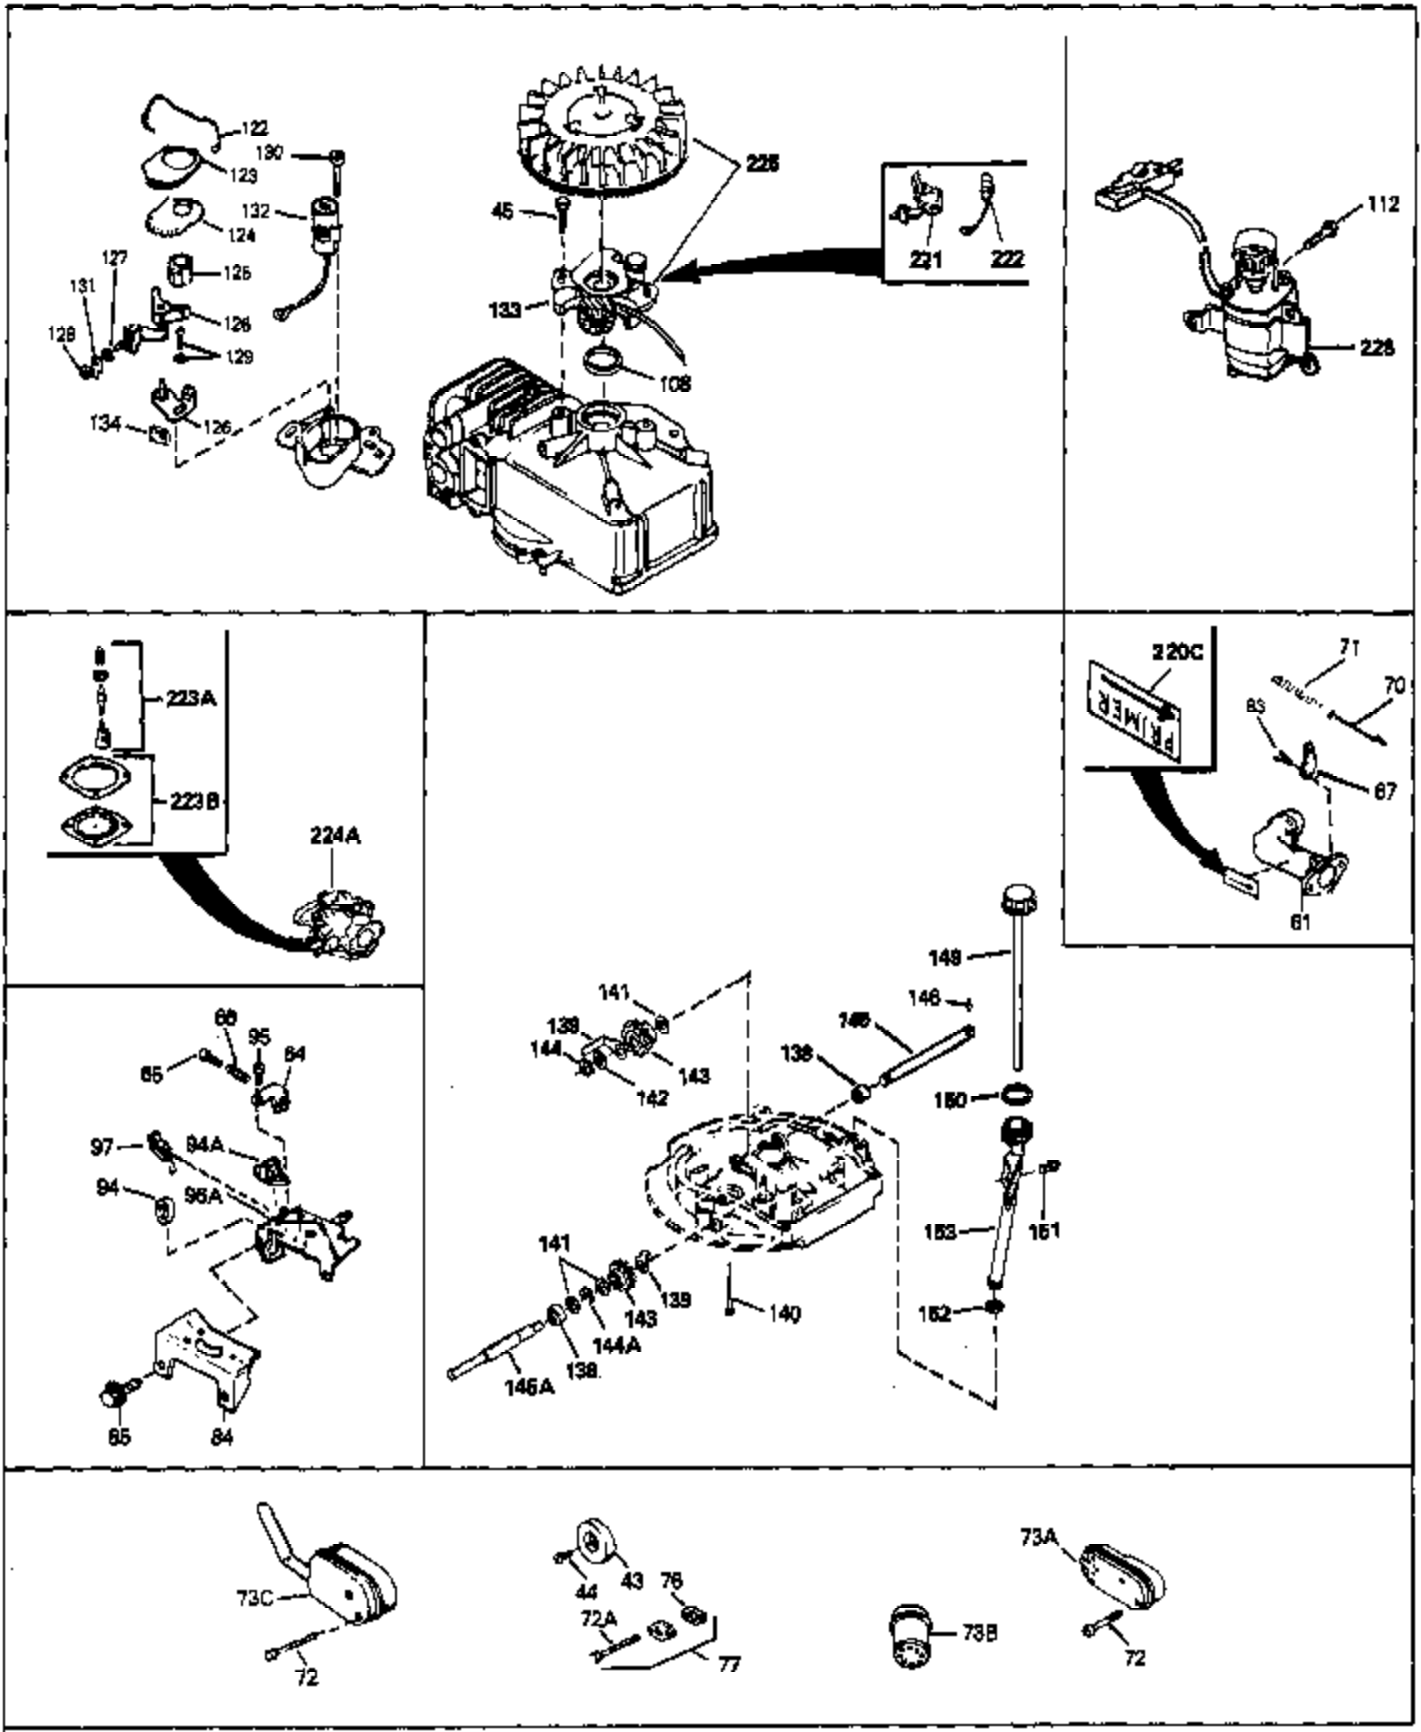

Ref #	Part Number	Qty	Description
69	650549	0	Screw
69A	650777	0	Screw, Slotted fil. hd. mach., 6-32 x 7/16
70	34337	0	Link, Governor spring
70A	34336	0	Link, Governor-to-throttle
71	31361	0	Spring, Governor
72	650774	0	Screw, Hex hd., 1/4-20 x 2-3/8
72	650795	0	Screw, Hex hd. cap, Sems, 1/4-20 x 2-5/16
72	650869	0	Screw, Hex hd., 1/4-20 x 2-3/4
72	792005	0	Screw, Hex hd., 1/4-20 x 2-1/2
73	27181B	0	Muffler
80	34432	0	Wire, Ground (Two female & one double male
81	26756	0	Gasket, Carburetor
82	29752	0	Nut
83	6201	0	Screw
92	28942	0	Screw
93	27793	0	Clip, Conduit
95	30200	0	Screw
96	33131A	0	Control Assy., Speed
97	610973	0	Terminal Assy.
99	650831	0	Screw, Hex washer hd. Powerlok thread,
100	30200	0	Screw
101	31862A	0	Tank Assy., Fuel (Charcoal Poly) (1 qt.)
102	33032	0	Cap, Fuel filler (Red Plastic) (Spurt
104	26460	0	Clamp, Fuel line
105	29774	0	Line, Fuel (Braided 8.25")
105	30705	0	Line, Fuel (Braided 16")
105	30962	0	Line, Fuel (Braided 32")
105	34357	0	Line, Fuel (Epichlorohydrin 6-3/4")
106	650815	0	Washer, Belleville
107	650816	0	Nut, Flywheel
121	730207	0	Magneto-to-Solid State Conversion Kit
121	34431	0	Lamination & Coil Assy.
136	650814	0	Screw, Hex hd. Sems, 10-24 x 1
137	611046A	0	Flywheel
147	27625	0	Plug, Oil filler
148	29673	0	Gasket, Filler plug
154	34340	0	Element, Air cleaner (Poly)
155	34341A	0	Cover, Air cleaner (Black)
156	34339	0	Body, Air cleaner
157	650806	0	Screw, Hex washer hd. shoulder, 10-32 x 5/8
162	34338	0	Gasket, Air cleaner
220	34346	0	Decal, Instruction
220	550223	0	Decal, Name
223	631021	0	Inlet Needle, Seat & Clip Assy.
224	632046A	0	Carburetor
230	33238D	0	Gasket Set

Ref #	Part Number	Qty	Description
41A	0	0	Rivet, Pop (3/16" Dia.)
41A	650735	0	Screw
98A	34793	0	Housing, Blower (5.56 dia. starter mtg. bolt
102	33032	0	Cap, Fuel filler (Red Plastic) (Spurt
110	34449	0	Hub, Starter
111	590417	0	Screen, Starter cup
157	650806	0	Screw, Hex washer hd. shoulder, 10-32 x 5/8
202	730194	0	Rope Guide Kit
226A	590420	0	Starter, Rewind