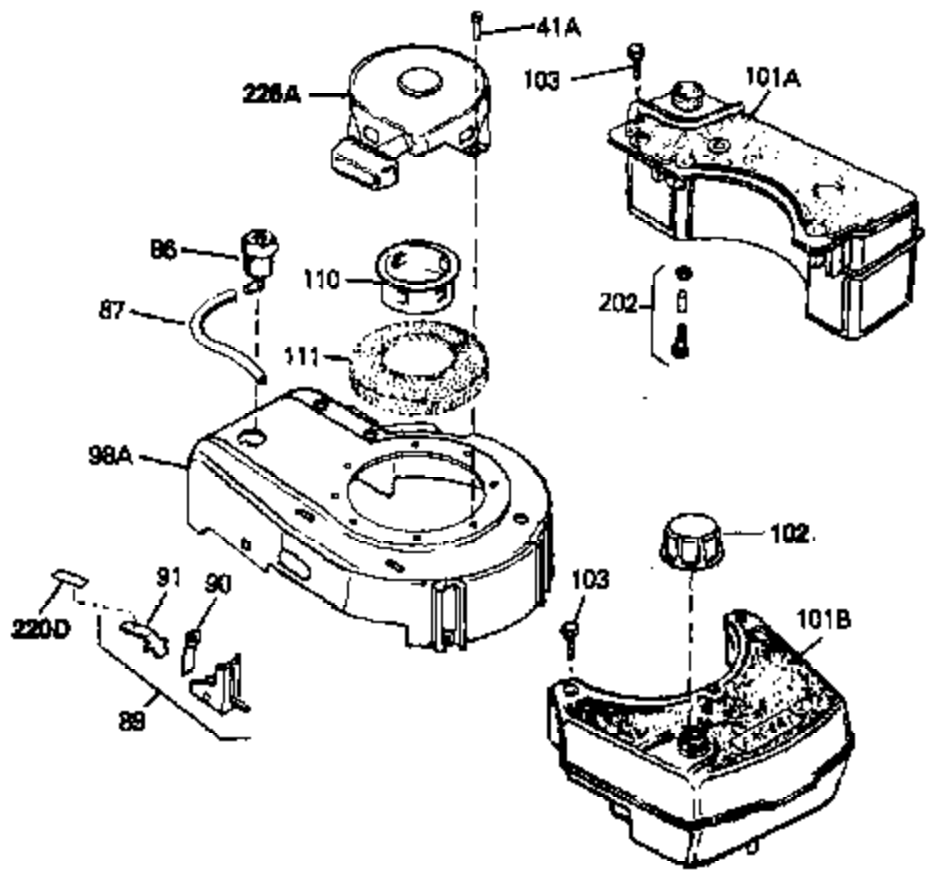

Ref #	Part Number	Qty	Description
69A	650777	0	Screw, Slotted fil. hd. mach., 6-32 x 7/16
70	34337	0	Link, Governor spring
70A	34336	0	Link, Governor-to-throttle
71	31361	0	Spring, Governor
72	650774	0	Screw, Hex hd., 1/4-20 x 2-3/8
72	650795	0	Screw, Hex hd. cap, Sems, 1/4-20 x 2-5/16
72	650869	0	Screw, Hex hd., 1/4-20 x 2-3/4
72	792005	0	Screw, Hex hd., 1/4-20 x 2-1/2
80	34432	0	Wire, Ground (Two female & one double male
81	26756	0	Gasket, Carburetor
82	29752	0	Nut
83	6201	0	Screw
92	28942	0	Screw
93	27793	0	Clip, Conduit
95	30200	0	Screw
96	33131A	0	Control Assy., Speed
97	610973	0	Terminal Assy.
99	650831	0	Screw, Hex washer hd. Powerlok thread,
100	30200	0	Screw
101	32170A	0	Tank Assy., Fuel (White Poly) (1 qt.)
102	33032	0	Cap, Fuel filler (Red Plastic) (Spurt
104	26460	0	Clamp, Fuel line
105	29774	0	Line, Fuel (Braided 8.25")
105	30705	0	Line, Fuel (Braided 16")
105	30962	0	Line, Fuel (Braided 32")
105	34357	0	Line, Fuel (Epichlorohydrin 6-3/4")
106	650815	0	Washer, Belleville
107	650816	0	Nut, Flywheel
121	34431	0	Lamination & Coil Assy.
121	730207	0	Magneto-to-Solid State Conversion Kit
136	650814	0	Screw, Hex hd. Sems, 10-24 x 1
137	611046A	0	Flywheel
147	27625	0	Plug, Oil filler
148	29673	0	Gasket, Filler plug
154	34340	0	Element, Air cleaner (Poly)
155	34341A	0	Cover, Air cleaner (Black)
156	34339	0	Body, Air cleaner
157	650806	0	Screw, Hex washer hd. shoulder, 10-32 x 5/8
162	34338	0	Gasket, Air cleaner
220	34346	0	Decal, Instruction
220	550223	0	Decal, Name
220E	35344	0	Decal, Control
223	631021	0	Inlet Needle, Seat & Clip Assy.
224	632046A	0	Carburetor
230	33238D	0	Gasket Set

Ref #	Part Number	Qty	Description
41A	0	0	Rivet, Pop (3/16" Dia.)
41A	650735	0	Screw
98A	34793	0	Housing, Blower (5.56 dia. starter mtg. bolt
102	33032	0	Cap, Fuel filler (Red Plastic) (Spurt
110	34449	0	Hub, Starter
111	590417	0	Screen, Starter cup
157	650806	0	Screw, Hex washer hd. shoulder, 10-32 x 5/8
202	730194	0	Rope Guide Kit
226A	590420	0	Starter, Rewind