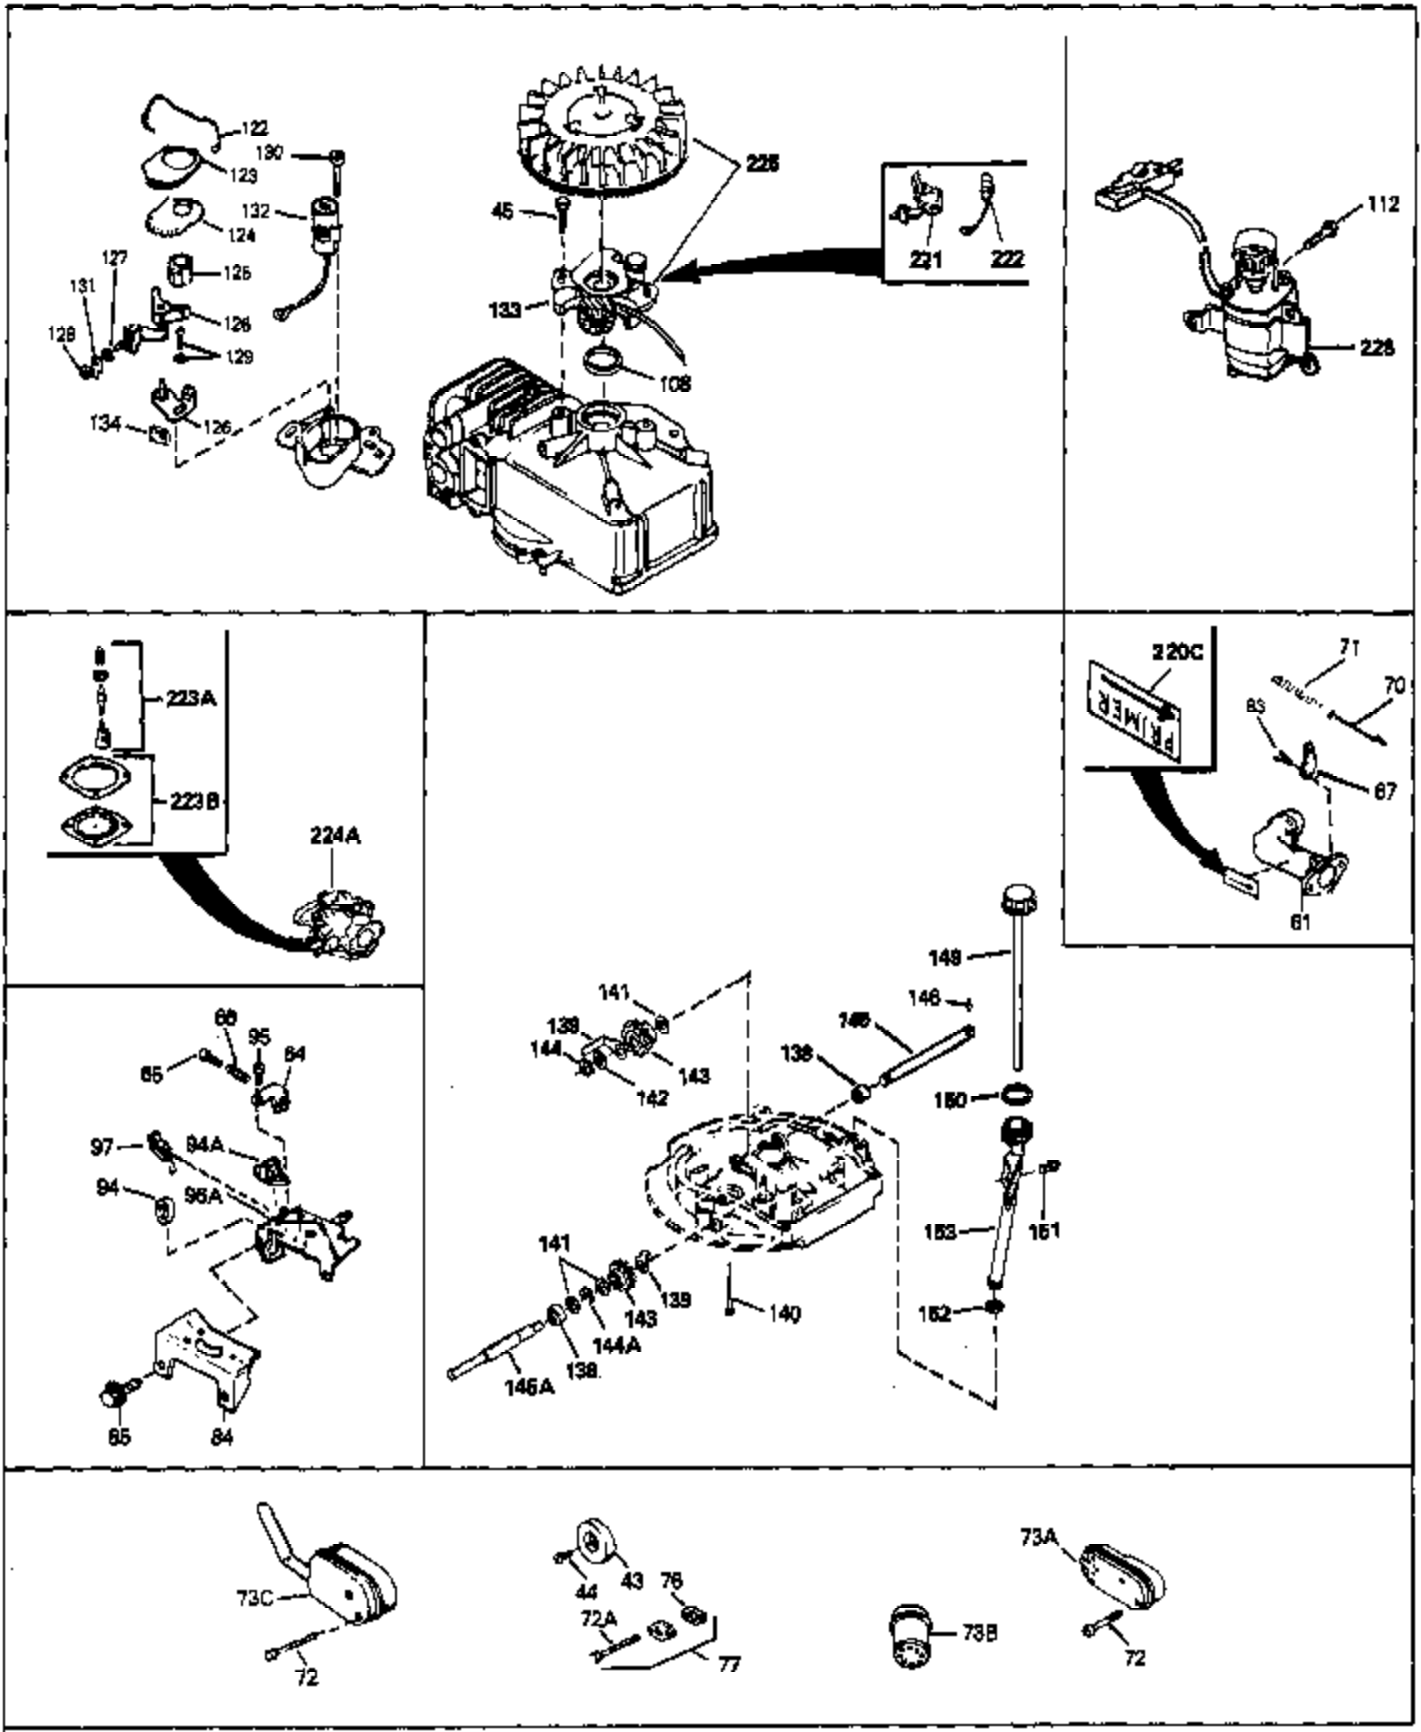

Ref #	Part Number	Qty	Description
69A	650777	0	Screw, Slotted fil. hd. mach., 6-32 x 7/16
70	34337	0	Link, Governor spring
70A	34336	0	Link, Governor-to-throttle
71	31361	0	Spring, Governor
72	650774	0	Screw, Hex hd., 1/4-20 x 2-3/8
72	650795	0	Screw, Hex hd. cap, Sems, 1/4-20 x 2-5/16
72	650869	0	Screw, Hex hd., 1/4-20 x 2-3/4
72	792005	0	Screw, Hex hd., 1/4-20 x 2-1/2
80	34432	0	Wire, Ground (Two female & one double male
81	26756	0	Gasket, Carburetor
82	29752	0	Nut
83	6201	0	Screw
92	28942	0	Screw
93	27793	0	Clip, Conduit
95	30200	0	Screw
96	33131A	0	Control Assy., Speed
97	610973	0	Terminal Assy.
99	650831	0	Screw, Hex washer hd. Powerlok thread,
100	30200	0	Screw
101	32170A	0	Tank Assy., Fuel (White Poly) (1 qt.)
102	33032	0	Cap, Fuel filler (Red Plastic) (Spurt
104	26460	0	Clamp, Fuel line
105	29774	0	Line, Fuel (Braided 8.25")
105	30705	0	Line, Fuel (Braided 16")
105	30962	0	Line, Fuel (Braided 32")
105	34357	0	Line, Fuel (Epichlorohydrin 6-3/4")
106	650815	0	Washer, Belleville
107	650816	0	Nut, Flywheel
121	34431	0	Lamination & Coil Assy.
121	730207	0	Magneto-to-Solid State Conversion Kit
136	650814	0	Screw, Hex hd. Sems, 10-24 x 1
137	611046A	0	Flywheel
147	27625	0	Plug, Oil filler
148	29673	0	Gasket, Filler plug
154	34340	0	Element, Air cleaner (Poly)
155	34341A	0	Cover, Air cleaner (Black)
156	34339	0	Body, Air cleaner
157	650806	0	Screw, Hex washer hd. shoulder, 10-32 x 5/8
162	34338	0	Gasket, Air cleaner
220	34346	0	Decal, Instruction
220	550223	0	Decal, Name
220E	35344	0	Decal, Control
223	631021	0	Inlet Needle, Seat & Clip Assy.
224	632046A	0	Carburetor
230	33238D	0	Gasket Set

Ref #	Part Number	Qty	Description
41A	0	0	Rivet, Pop (3/16" Dia.)
41A	650735	0	Screw
98A	34793	0	Housing, Blower (5.56 dia. starter mtg. bolt
102	33032	0	Cap, Fuel filler (Red Plastic) (Spurt
110	34449	0	Hub, Starter
111	590417	0	Screen, Starter cup
157	650806	0	Screw, Hex washer hd. shoulder, 10-32 x 5/8
202	730194	0	Rope Guide Kit
226A	590420	0	Starter, Rewind