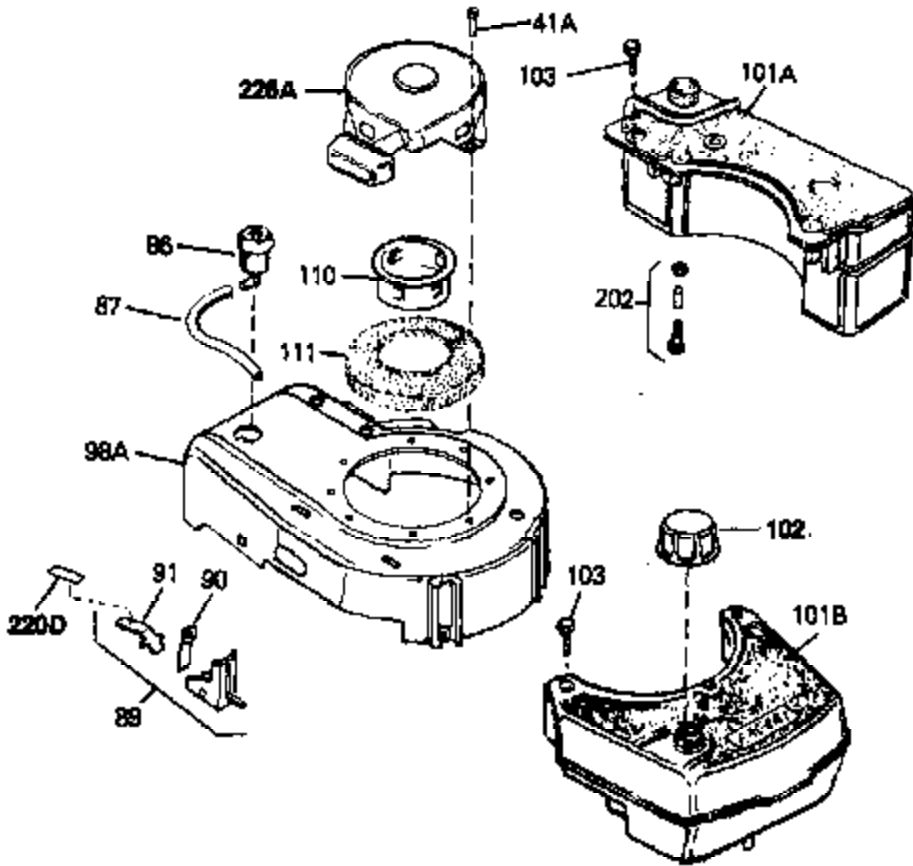

Ref #	Part Number	Qty	Description
70	34358	0	Link, Governor spring
70A	34336	0	Link, Governor-to-throttle
71	33578	0	Spring Governor Spec. No. 40933K
72	650774	0	Screw, Hex hd., 1/4-20 x 2-3/8
72	650795	0	Screw, Hex hd. cap, Sems, 1/4-20 x 2-5/16
72	650869	0	Screw, Hex hd., 1/4-20 x 2-3/4
72	792005	0	Screw, Hex hd., 1/4-20 x 2-1/2
73	27181B	0	Muffler
80	34432	0	Wire, Ground (Two female & one double male
81	26756	0	Gasket, Carburetor
82	29752	0	Nut
83	6201	0	Screw
92	28942	0	Screw
93	27793	0	Clip, Conduit
95	30200	0	Screw
96	32181A	0	Control Assy., Speed
97	610973	0	Terminal Assy.
99	650831	0	Screw, Hex washer hd. Powerlok thread,
100	30200	0	Screw
101	31862A	0	Tank Assy., Fuel (Charcoal Poly) (1 qt.)
102	33032	0	Cap, Fuel filler (Red Plastic) (Spurt
104	26460	0	Clamp, Fuel line
105	29774	0	Line, Fuel (Braided 8.25")
105	30705	0	Line, Fuel (Braided 16")
105	30962	0	Line, Fuel (Braided 32")
105	34357	0	Line, Fuel (Epichlorohydrin 6-3/4")
106	650815	0	Washer, Belleville
107	650816	0	Nut, Flywheel
121	34431	0	Lamination & Coil Assy.
121	730207	0	Magneto-to-Solid State Conversion Kit
136	650814	0	Screw, Hex hd. Sems, 10-24 x 1
137	611046A	0	Flywheel
147	27625	0	Plug, Oil filler
148	29673	0	Gasket, Filler plug
154	34340	0	Element, Air cleaner (Poly)
155	34341A	0	Cover, Air cleaner (Black)
156	34339	0	Body, Air cleaner
157	650806	0	Screw, Hex washer hd. shoulder, 10-32 x 5/8
162	34338	0	Gasket, Air cleaner
220	34346	0	Decal, Instruction
220	550223	0	Decal, Name
223	631021	0	Inlet Needle, Seat & Clip Assy.
224	631581	0	Carburetor
230	33238D	0	Gasket Set

Ref #	Part Number	Qty	Description
41A	0	0	Rivet, Pop (3/16" Dia.)
41A	650735	0	Screw
98A	34793	0	Housing, Blower (5.56 dia. starter mtg. bolt
102	33032	0	Cap, Fuel filler (Red Plastic) (Spurt
110	34449	0	Hub, Starter
111	590417	0	Screen, Starter cup
157	650806	0	Screw, Hex washer hd. shoulder, 10-32 x 5/8
202	730194	0	Rope Guide Kit
226A	590420	0	Starter, Rewind