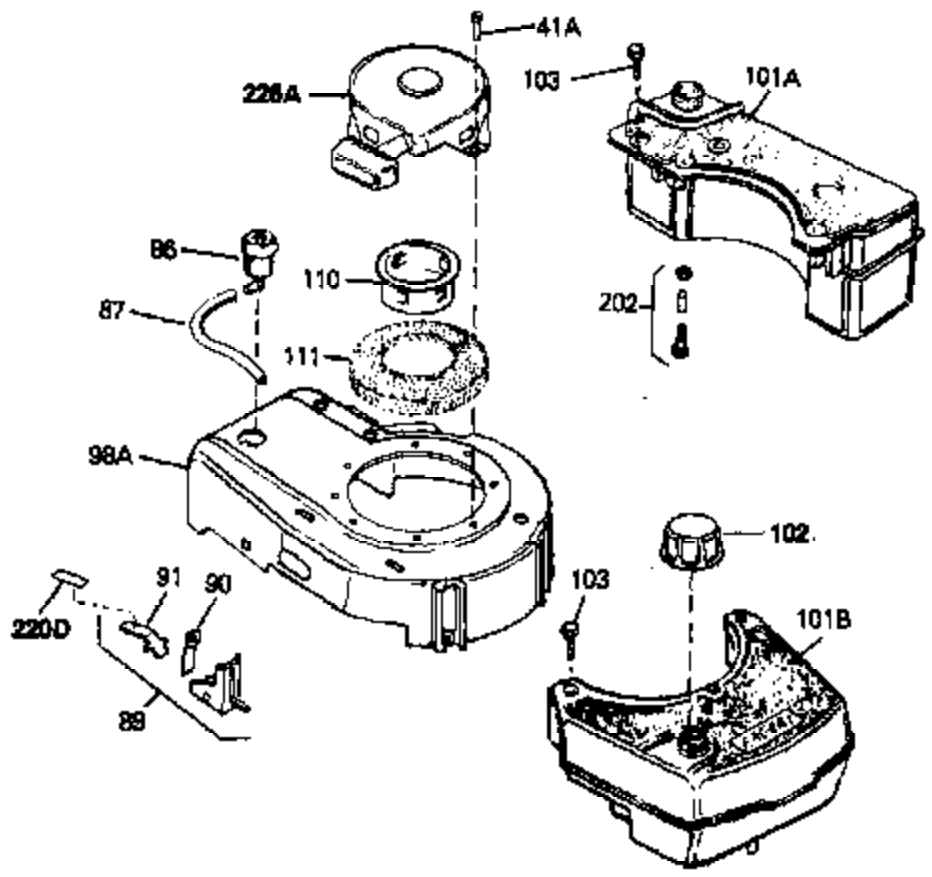

Ref #	Part Number	Qty	Description
69A	650777	0	Screw, Slotted fil. hd. mach., 6-32 x 7/16
70A	34336	0	Link, Governor-to-throttle
70	34337	0	Link, Governor spring
71	31361	0	Spring, Governor
72	650774	0	Screw, Hex hd., 1/4-20 x 2-3/8
72	650795	0	Screw, Hex hd. cap, Sems, 1/4-20 x 2-5/16
72	650869	0	Screw, Hex hd., 1/4-20 x 2-3/4
72	792005	0	Screw, Hex hd., 1/4-20 x 2-1/2
73	27181B	0	Muffler
80	34432	0	Wire, Ground (Two female & one double male
81	26756	0	Gasket, Carburetor
82	29752	0	Nut
83	6201	0	Screw
95	30200	0	Screw
96	33205A	0	Control Assy., Speed
97	610973	0	Terminal Assy.
99	650831	0	Screw, Hex washer hd. Powerlok thread,
100	30200	0	Screw
101	32170A	0	Tank Assy., Fuel (White Poly) (1 qt.)
102	33032	0	Cap, Fuel filler (Red Plastic) (Spurt
104	26460	0	Clamp, Fuel line
105	29774	0	Line, Fuel (Braided 8.25")
105	30705	0	Line, Fuel (Braided 16")
105	30962	0	Line, Fuel (Braided 32")
105	34357	0	Line, Fuel (Epichlorohydrin 6-3/4")
106	650815	0	Washer, Belleville
107	650816	0	Nut, Flywheel
121	34431	0	Lamination & Coil Assy.
121	730207	0	Magneto-to-Solid State Conversion Kit
136	650814	0	Screw, Hex hd. Sems, 10-24 x 1
137	611046A	0	Flywheel
147	27625	0	Plug, Oil filler
148	29673	0	Gasket, Filler plug
154	34340	0	Element, Air cleaner (Poly)
155	34341A	0	Cover, Air cleaner (Black)
156	34339	0	Body, Air cleaner
157	650806	0	Screw, Hex washer hd. shoulder, 10-32 x 5/8
162	34338	0	Gasket, Air cleaner
220E	35344	0	Decal, Control
220	34346	0	Decal, Instruction
223	631021	0	Inlet Needle, Seat & Clip Assy.
224	632046A	0	Carburetor
230	33238D	0	Gasket Set

Ref #	Part Number	Qty	Description
41A	0	0	Rivet, Pop (3/16" Dia.)
41A	650735	0	Screw
98A	34793	0	Housing, Blower (5.56 dia. starter mtg. bolt
102	33032	0	Cap, Fuel filler (Red Plastic) (Spurt
110	34449	0	Hub, Starter
111	590417	0	Screen, Starter cup
157	650806	0	Screw, Hex washer hd. shoulder, 10-32 x 5/8
202	730194	0	Rope Guide Kit
226A	590420	0	Starter, Rewind