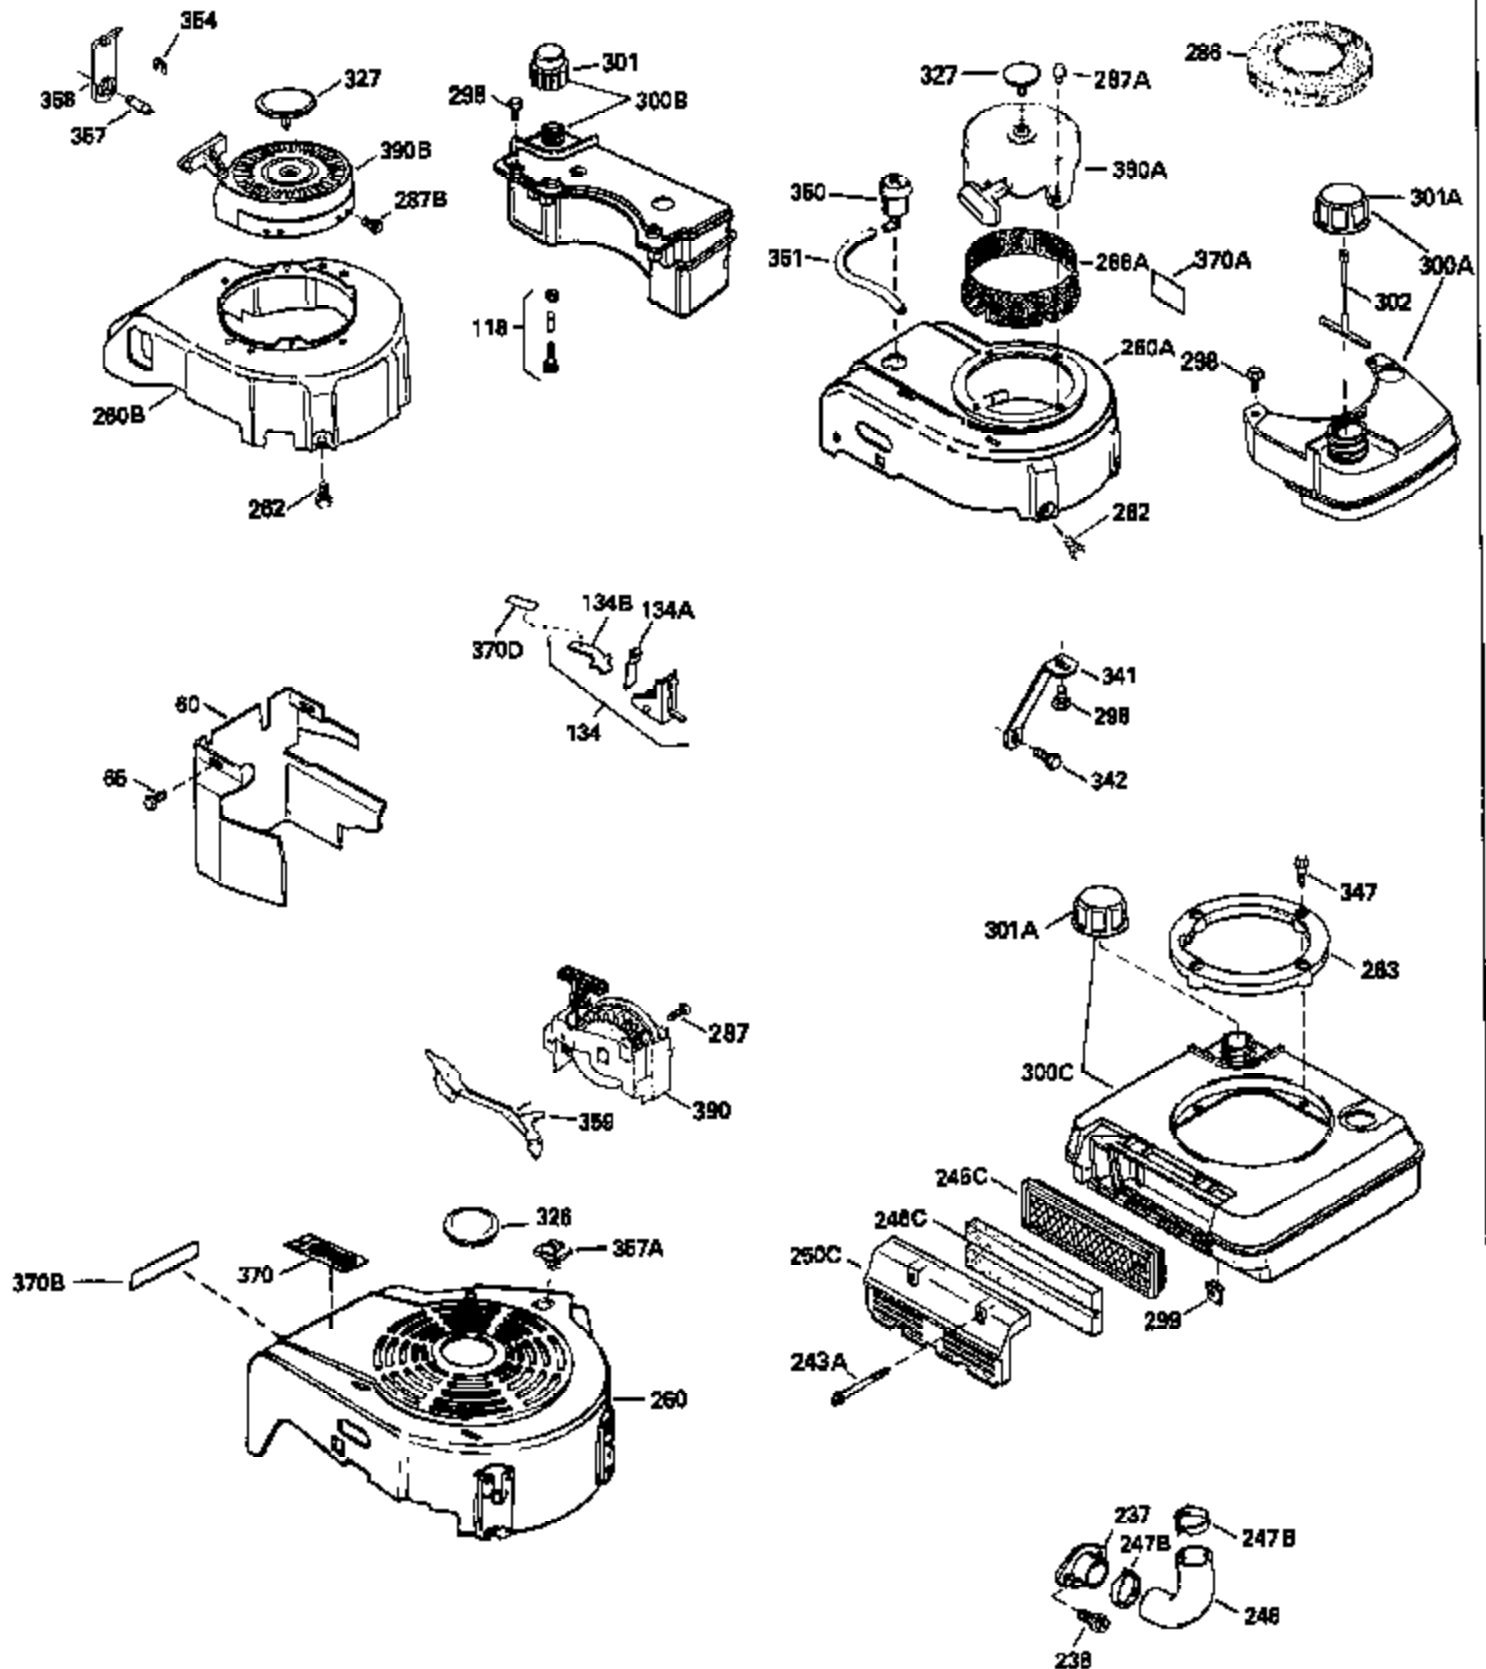

ILLUSTRATION SHOWS TYPICAL PARTS ONLY. ORDER BY PART NUMBER. PARTS NOT LISTED ARE SUPPLIED BY OEM.

Ref #	Part Number	Qty	Description
118	730194		Rope Guide Kit (Use as required with 34476 fuel tank)
238	650806		Screw, 10-32 x 5/8"
246C	35705		Filter, Pre-Air (Optional)
260A	34793		Housing, Blower
262	650831		Screw, 1/4-20 x 15/32"
286	590417		Screen, Starter cup
287A	650735		Screw, 10-24 x 3/8" (Use as required)
287A			Pop Rivet, (3/16" Dia.)(Purchase locally)
301	33032		Fuel Cap
370B	34363		Decal, Instruction
370	550223		Decal, Name
370A	34346		Decal, Instruction
379	631021		Inlet Needle, Seat & Clip Assy.
390A	590420		Rewind Starter (Refer to Division 5, Section C, page 25 or Fiche 8, Grid G-7 for breakdown)