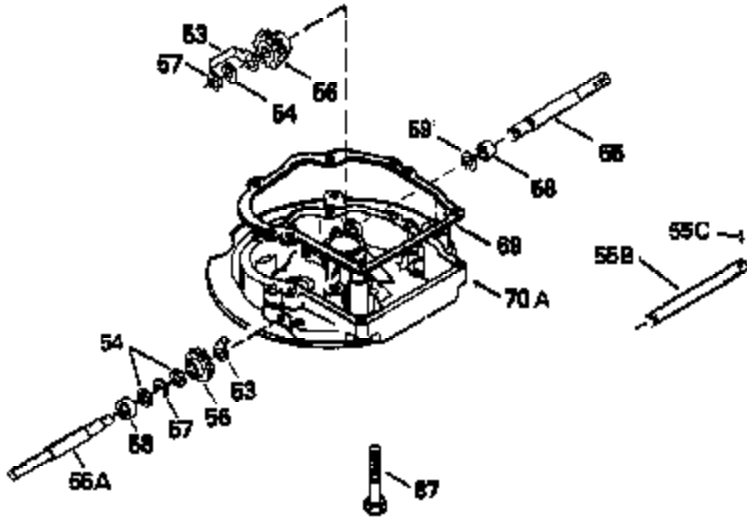

Ref #	Part Number	Qty	Description
19	31361		Spring, Extension
69	35261		* Gasket, Mounting flange
182	6201		Screw, 1/4-28 x 7/8"
185	31384A		Pipe, Intake (Incl. 224)
186	34337		Link, Governor spring
209	30200		Screw, 10-24 x 9/16"
223	650451		Screw, 1/4-20 x 1"
238	650806		Screw, 10-32 x 5/8"
246B	35435		Filter, Pre-Air (Use as required)
379	631021		Inlet Needle, Seat & Clip Assy.