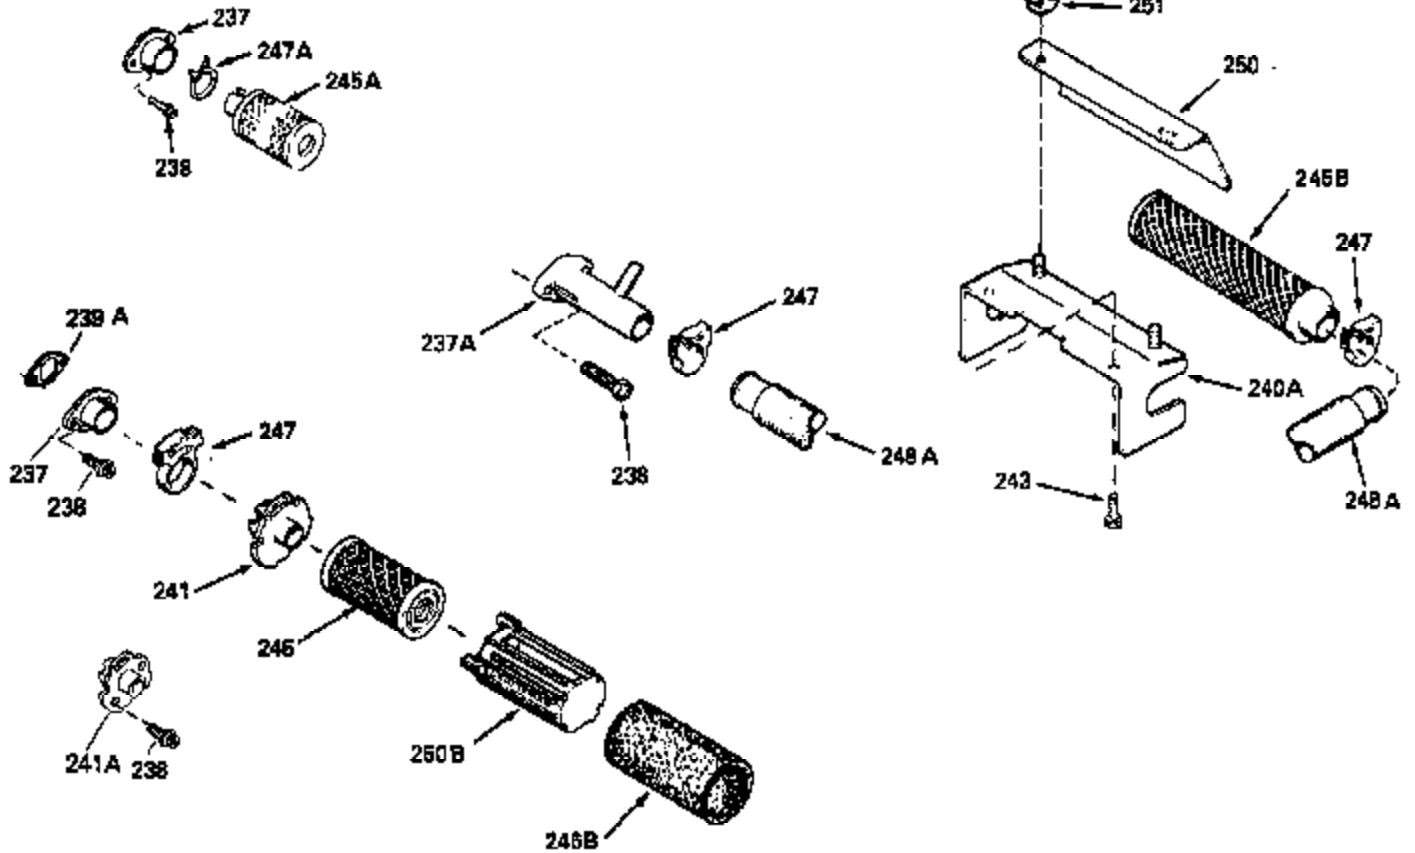

Ref #	Part Number	Qty	Description
19	31361		Spring, Extension
69	35261		* Gasket, Mounting flange
182	6201		Screw, 1/4-28 x 7/8"
185	31384A		Pipe, Intake (Incl. 224)
186	34337		Link, Governor spring
209	30200		Screw, 10-24 x 9/16"
223	650451		Screw, 1/4-20 x 1"
238	650806		Screw, 10-32 x 5/8"
246B	35435		Filter, Pre-Air (Use as required)
379	631021		Inlet Needle, Seat & Clip Assy.