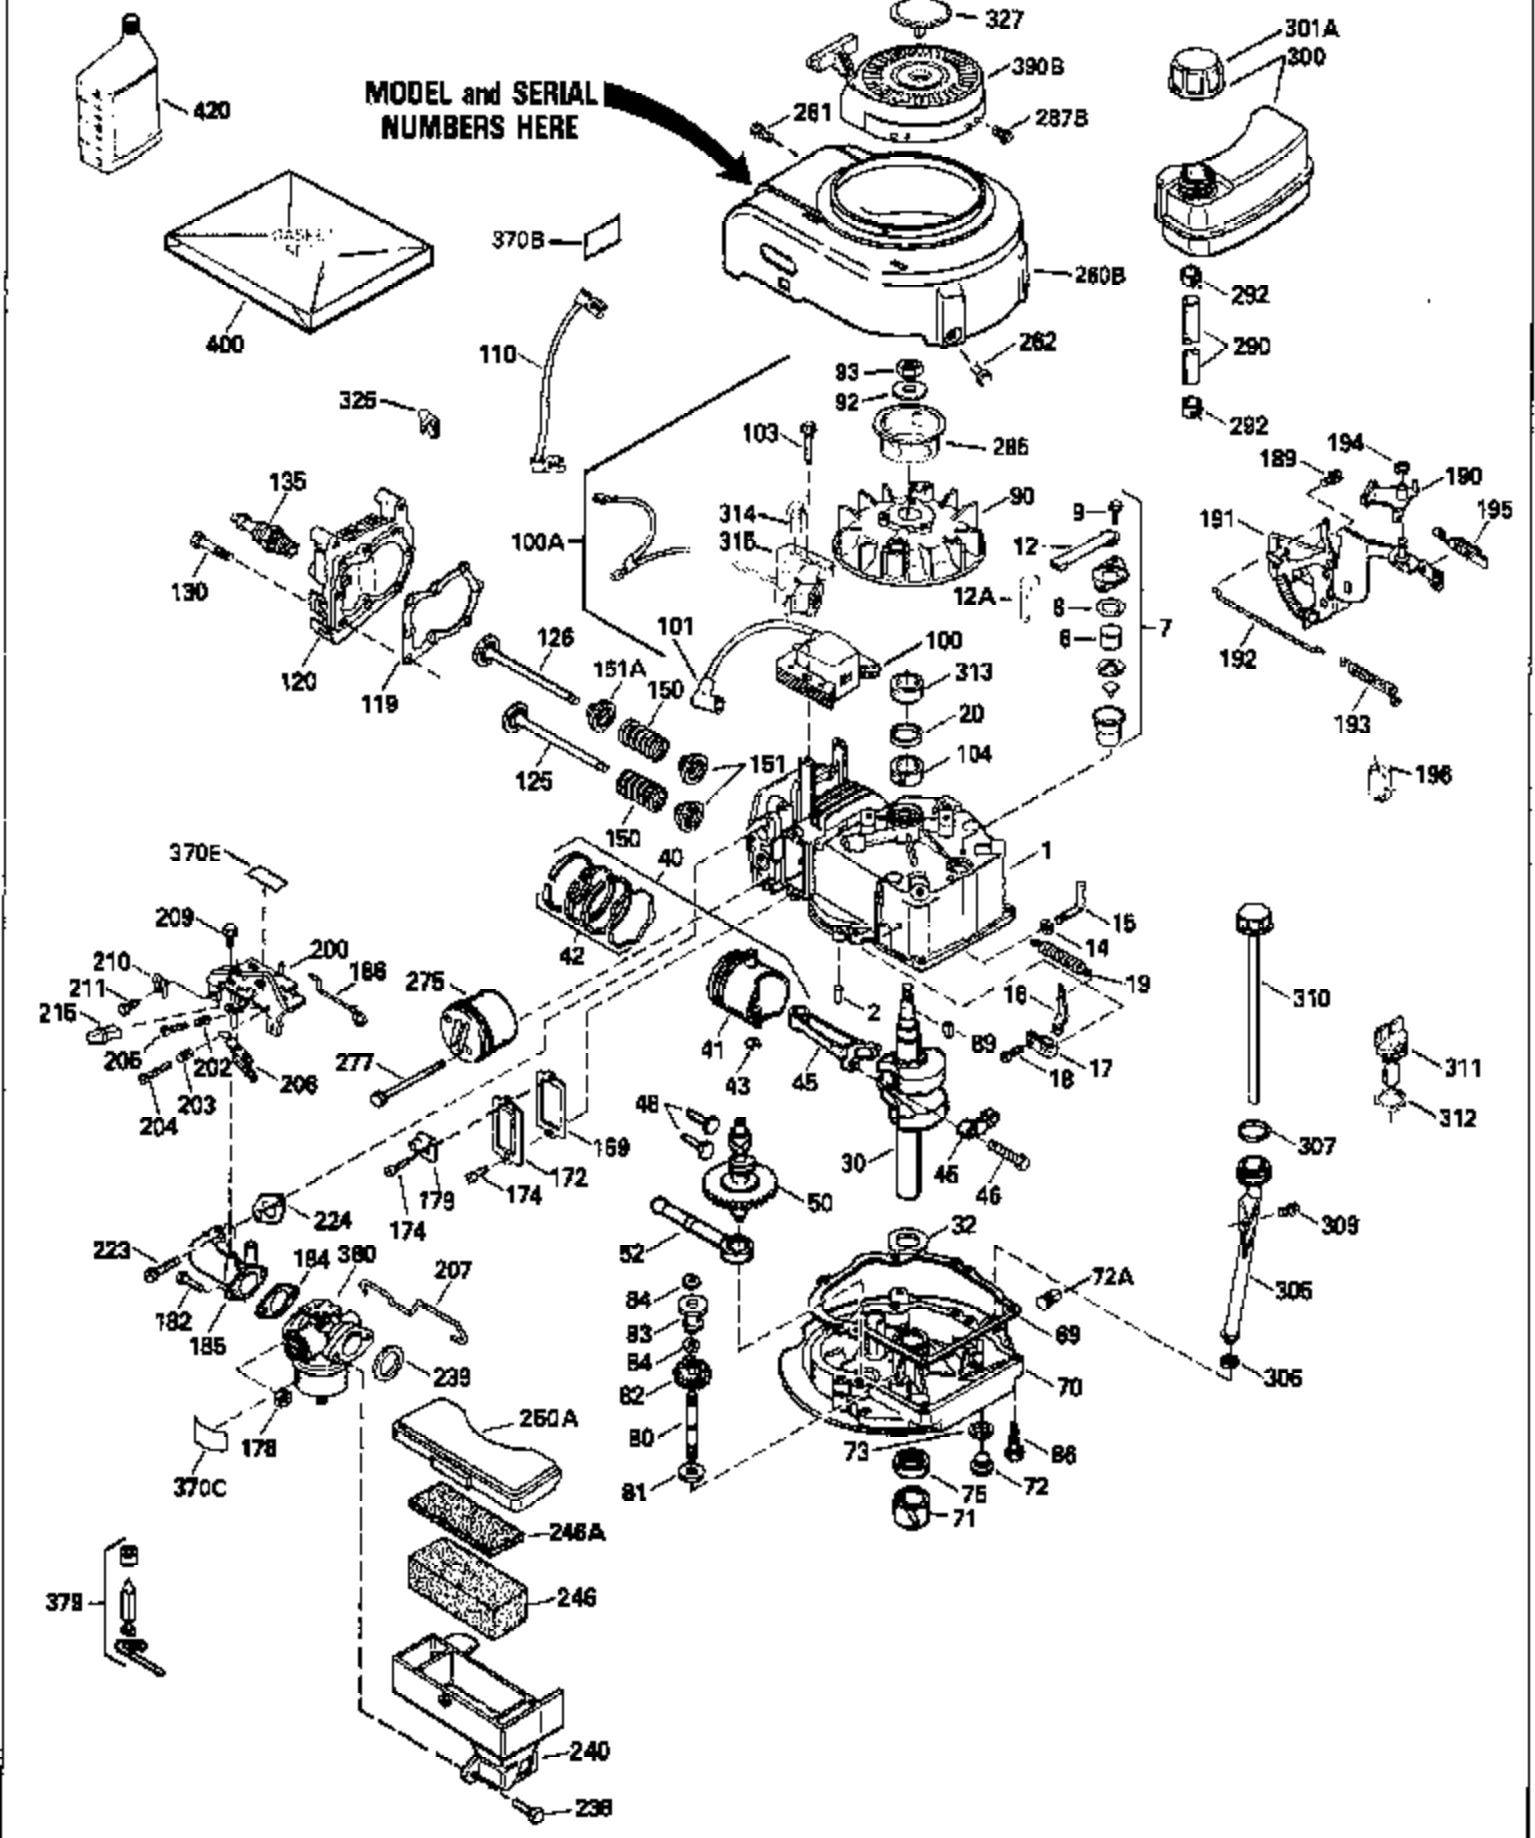

ILLUSTRATION SHOWS TYPICAL PARTS ONLY. ORDER BY PART NUMBER. PARTS NOT LISTED ARE SUPPLIED BY OEM.

MODEL and SERIAL
NUMBERS HERE

Ref #	Part Number	Qty	Description
1	35022		Cylinder Ass'y. (Incl.2, 8, 9 & 20) (2-5/16")
2	26727		Pin, Dowel
6	33734		Element, Breather
7	34214A		Breather Ass'y. (Incl. 6, 8, 9, 12 & 12A)
8	33735		* Gasket, Breather
9	30200		Screw, 10-24 x 9/16"
12	33886		Tube, Breather
14	28277		Washer
15	30589		Rod, Governor (Incl. 14)
16	31383A		Lever, Governor
17	31335		Clamp, Governor lever
18	650548		Screw, 8-32 x 5/16"
19	31361		Spring, Extension
20	32600		Seal, Oil
30	34555		Crankshaft Ass'y.
40	34499		Piston, Pin & Ring Set (Std.) (2-5/16 " Bore)
40	34526		Piston, Pin & Ring Set (.010" OS)
40	34527		Piston, Pin & Ring Set (.020" OS)
41	31761B		Piston & Pin Ass'y. (Incl. 43)(Std.)(2-5/16")
41	32662B		Piston & Pin Ass'y. (Incl. 43) (.010" OS)
41	32663B		Piston & Pin Ass'y. (Incl. 43) (.020" OS)
42	27565		Ring Set (Std.) (2-5/16" Bore)
42	27566		Ring Set (.010" OS)
42	27567		Ring Set (.020" OS)
43	20381		Ring, Piston pin retaining
45	30963B		Rod Assy., Connecting (Incl. 46)
46	32610A		Bolt, Connecting rod
48	27241		Lifter, Valve
50	33148A		Camshaft
52	29914		Oil Pump Assy.
69	35261		* Gasket, Mounting flange
70	30571A		Flange Ass'y. (Incl. 72, 73, 75, 80 & 311)
72	30572		Plug, Oil drain (Incl. 73)
73	28833		* Drain Plug Gasket (Not req. W/plastic plug)
75	26208		Seal, Oil
80	30574		Shaft, Governor
81	30590A		Washer, Flat
82	30591		Gear Assy., Governor (Incl. 81)
83	30588A		Spool, Governor
84	29193		Ring, Retaining
86	650488		Screw, 1/4-20 x 1-1/4"
89	610995		Flywheel Key
90	611046A		Flywheel
92	650815		Washer, Belleville
93	650816		Nut, Flywheel
100	34431		Solid State Ignition NOTE: Specs with this ignition system can still service individual components (points, condenser, etc.)See Div. 3, Sec. A, page TVS75 & TVS90 4,Reference numbers 122 thru 134. (This coil has been superseded to 730207 solid state conversion kit)
100	730207		Magneto-to-Solid State Conversion Kit (Includes solid state module, solid state flywheel key, and instructions.)(Use as required on external ignition engines only.)
103	650814		Screw, Torx T-15, 10-24 x 1"
110	34432		Ground Wire
119	29953C		* Gasket, Cylinder head
120	34335		Head, Cylinder