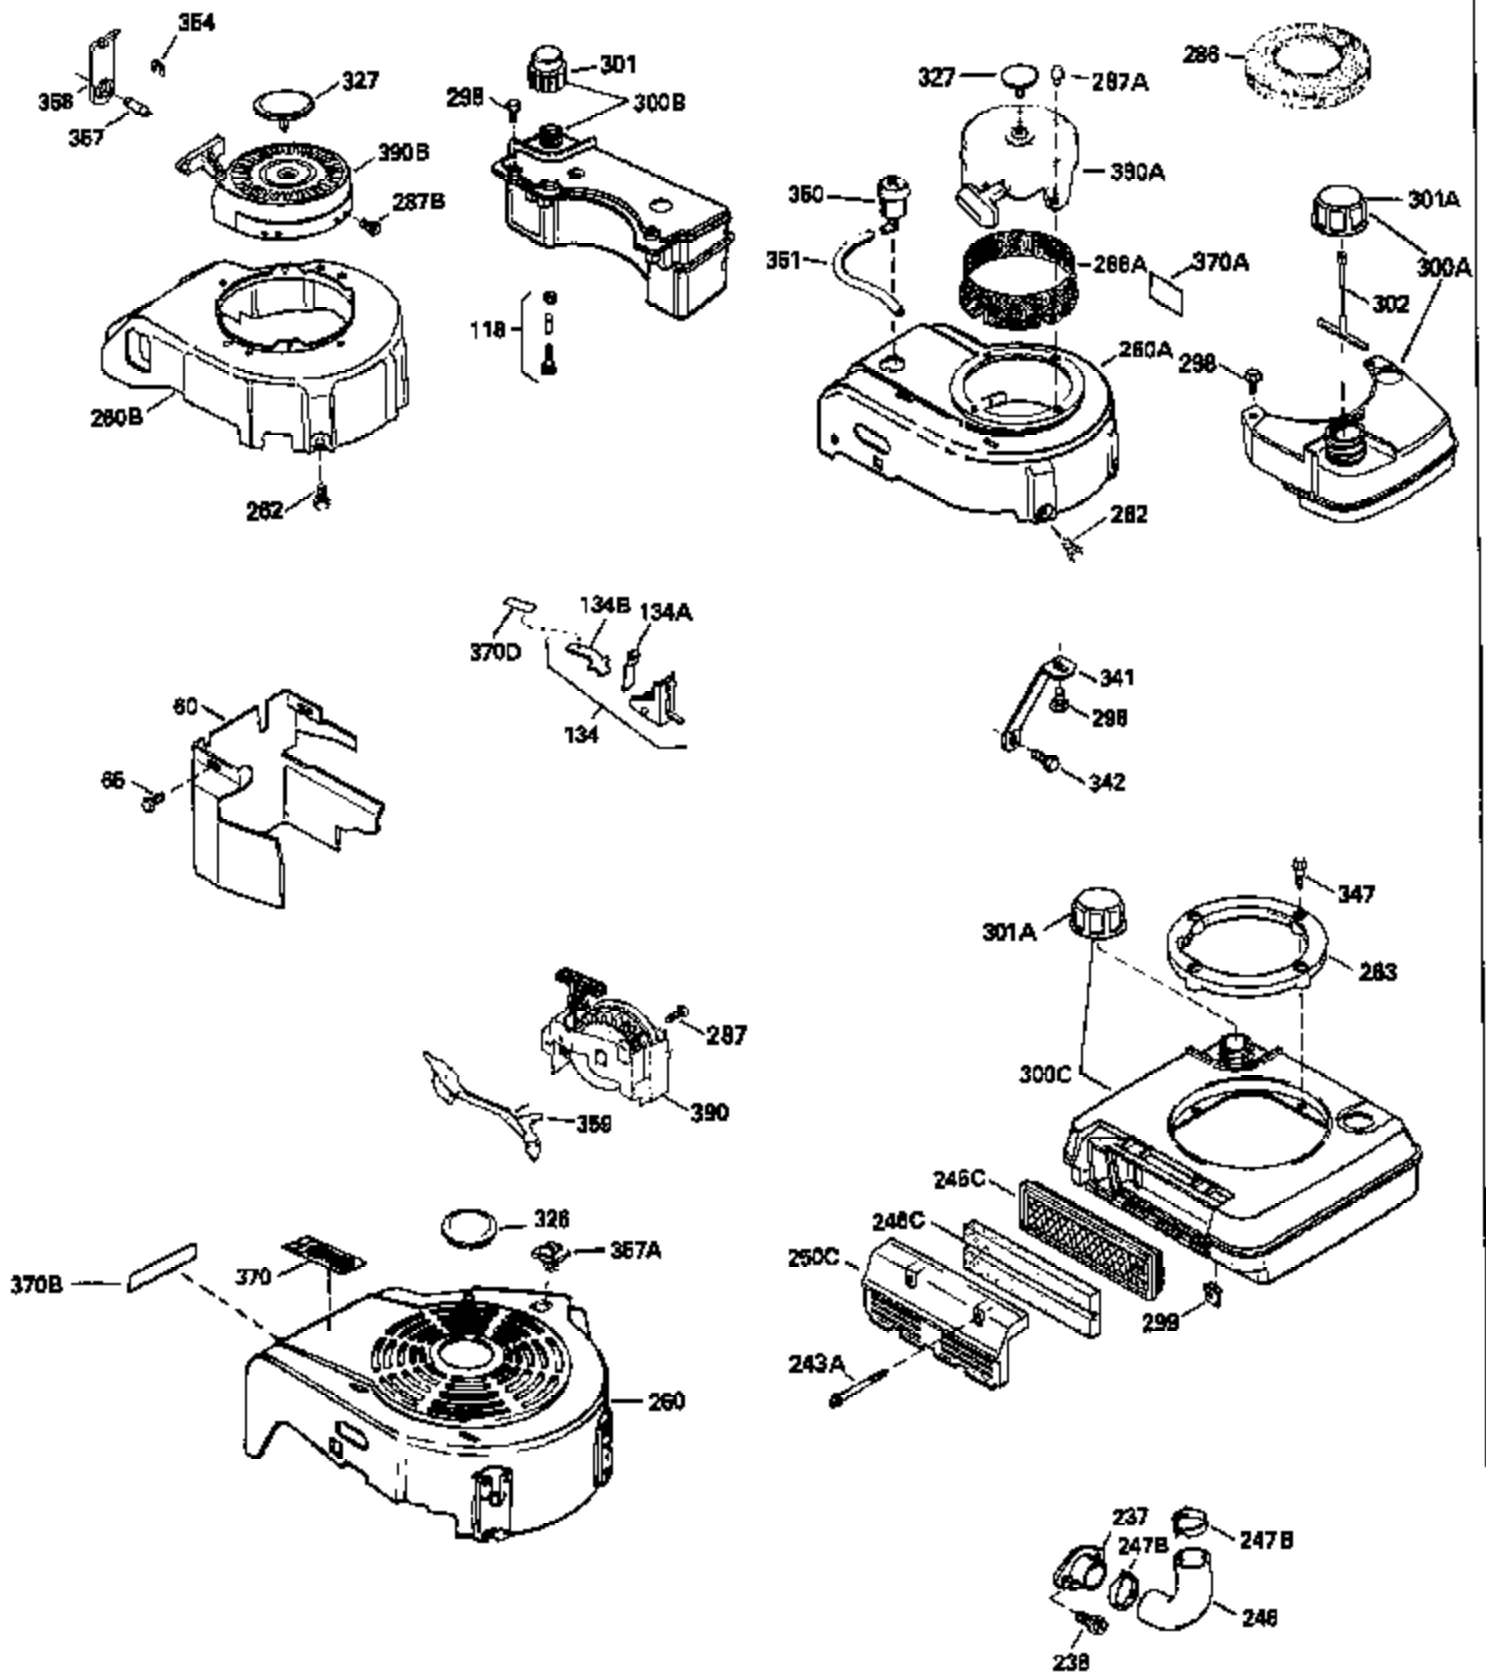

ILLUSTRATION SHOWS TYPICAL PARTS ONLY. ORDER BY PART NUMBER. PARTS NOT LISTED ARE SUPPLIED BY OEM.

Ref #	Part Number	Qty	Description
118	730194		Rope Guide Kit (Use as required with 34476 fuel tank)
134	34657		Spark Plug Stop Lever (Incl. 134A & 1 34B)
134A	34438		Spring, Stop switch
134B	34439		Clip, Stop switch
238	650806		Screw, 10-32 x 5/8"
246C	35705		Filter, Pre-Air (Optional)
260A	34793		Housing, Blower
262	650831		Screw, 1/4-20 x 15/32"
286	590417		Screen, Starter cup
287A	650735		Screw, 10-24 x 3/8" (Use as required)
287A			Pop Rivet, (3/16" Dia.)(Purchase locally)
301	33032		Fuel Cap
370D	34407		Decal, Stop control
370A	34365		Decal, Instruction
379	631021		Inlet Needle, Seat & Clip Assy.
390A	590420		Rewind Starter (Refer to Division 5, Section C, page 25 or Fiche 8, Grid G-7 for breakdown)