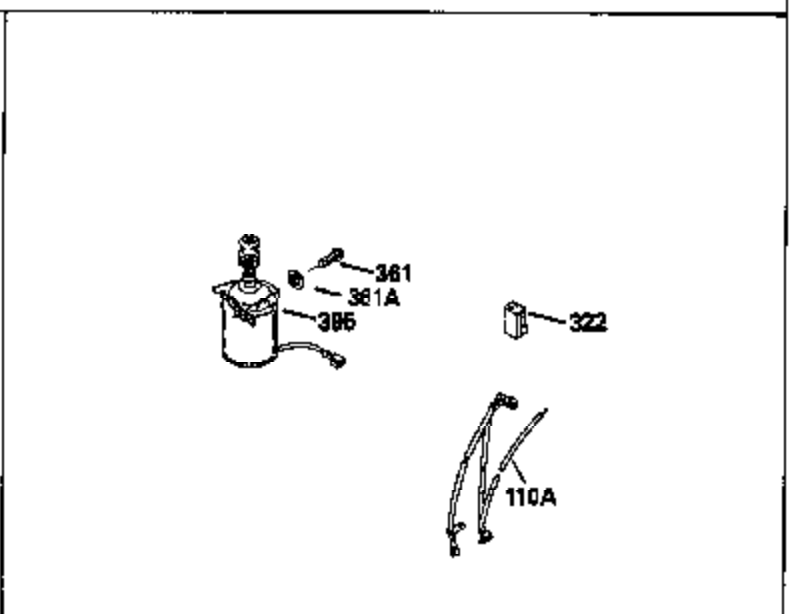

Ref #	Part Number	Qty	Description
274	26754A		* Gasket, Exhaust (Use as required)
277A	30063		Screw, 1/4-20 x 1/2" (Use as required)
277	650795		Screw, 1/4-20 x 2-1/4"
370F	34387		Decal, Instruction (Optional)
379	631021		Inlet Needle, Seat & Clip Assy.
415	730162		Muffler Adap.Kit(Incl.274,277A)(Use a s req.)
430	730574		Debris Screen Kit (Incl. 370F,431-433)(Opt.)
431	35596		Screen, Debris (Optional)
432	35597		Bracket, Debris screen (Optional)
433	650910		Screw, 8-32 x 1/4" (Optional)