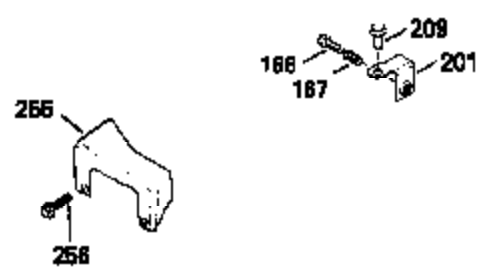

Ref #	Part Number	Qty	Description
19	31361		Spring, Extension
69	35261		* Gasket, Mounting flange
182	6201		Screw, 1/4-28 x 7/8"
185	31384A		Pipe, Intake (Incl. 224)
186	32653		Link, Governor spring
216	33086		Lever, Speed adjusting
223	650451		Screw, 1/4-20 x 1"
238	650806		Screw, 10-32 x 5/8"
246B	35435		Filter, Pre-Air (Use as required)
379	631021		Inlet Needle, Seat & Clip Assy.