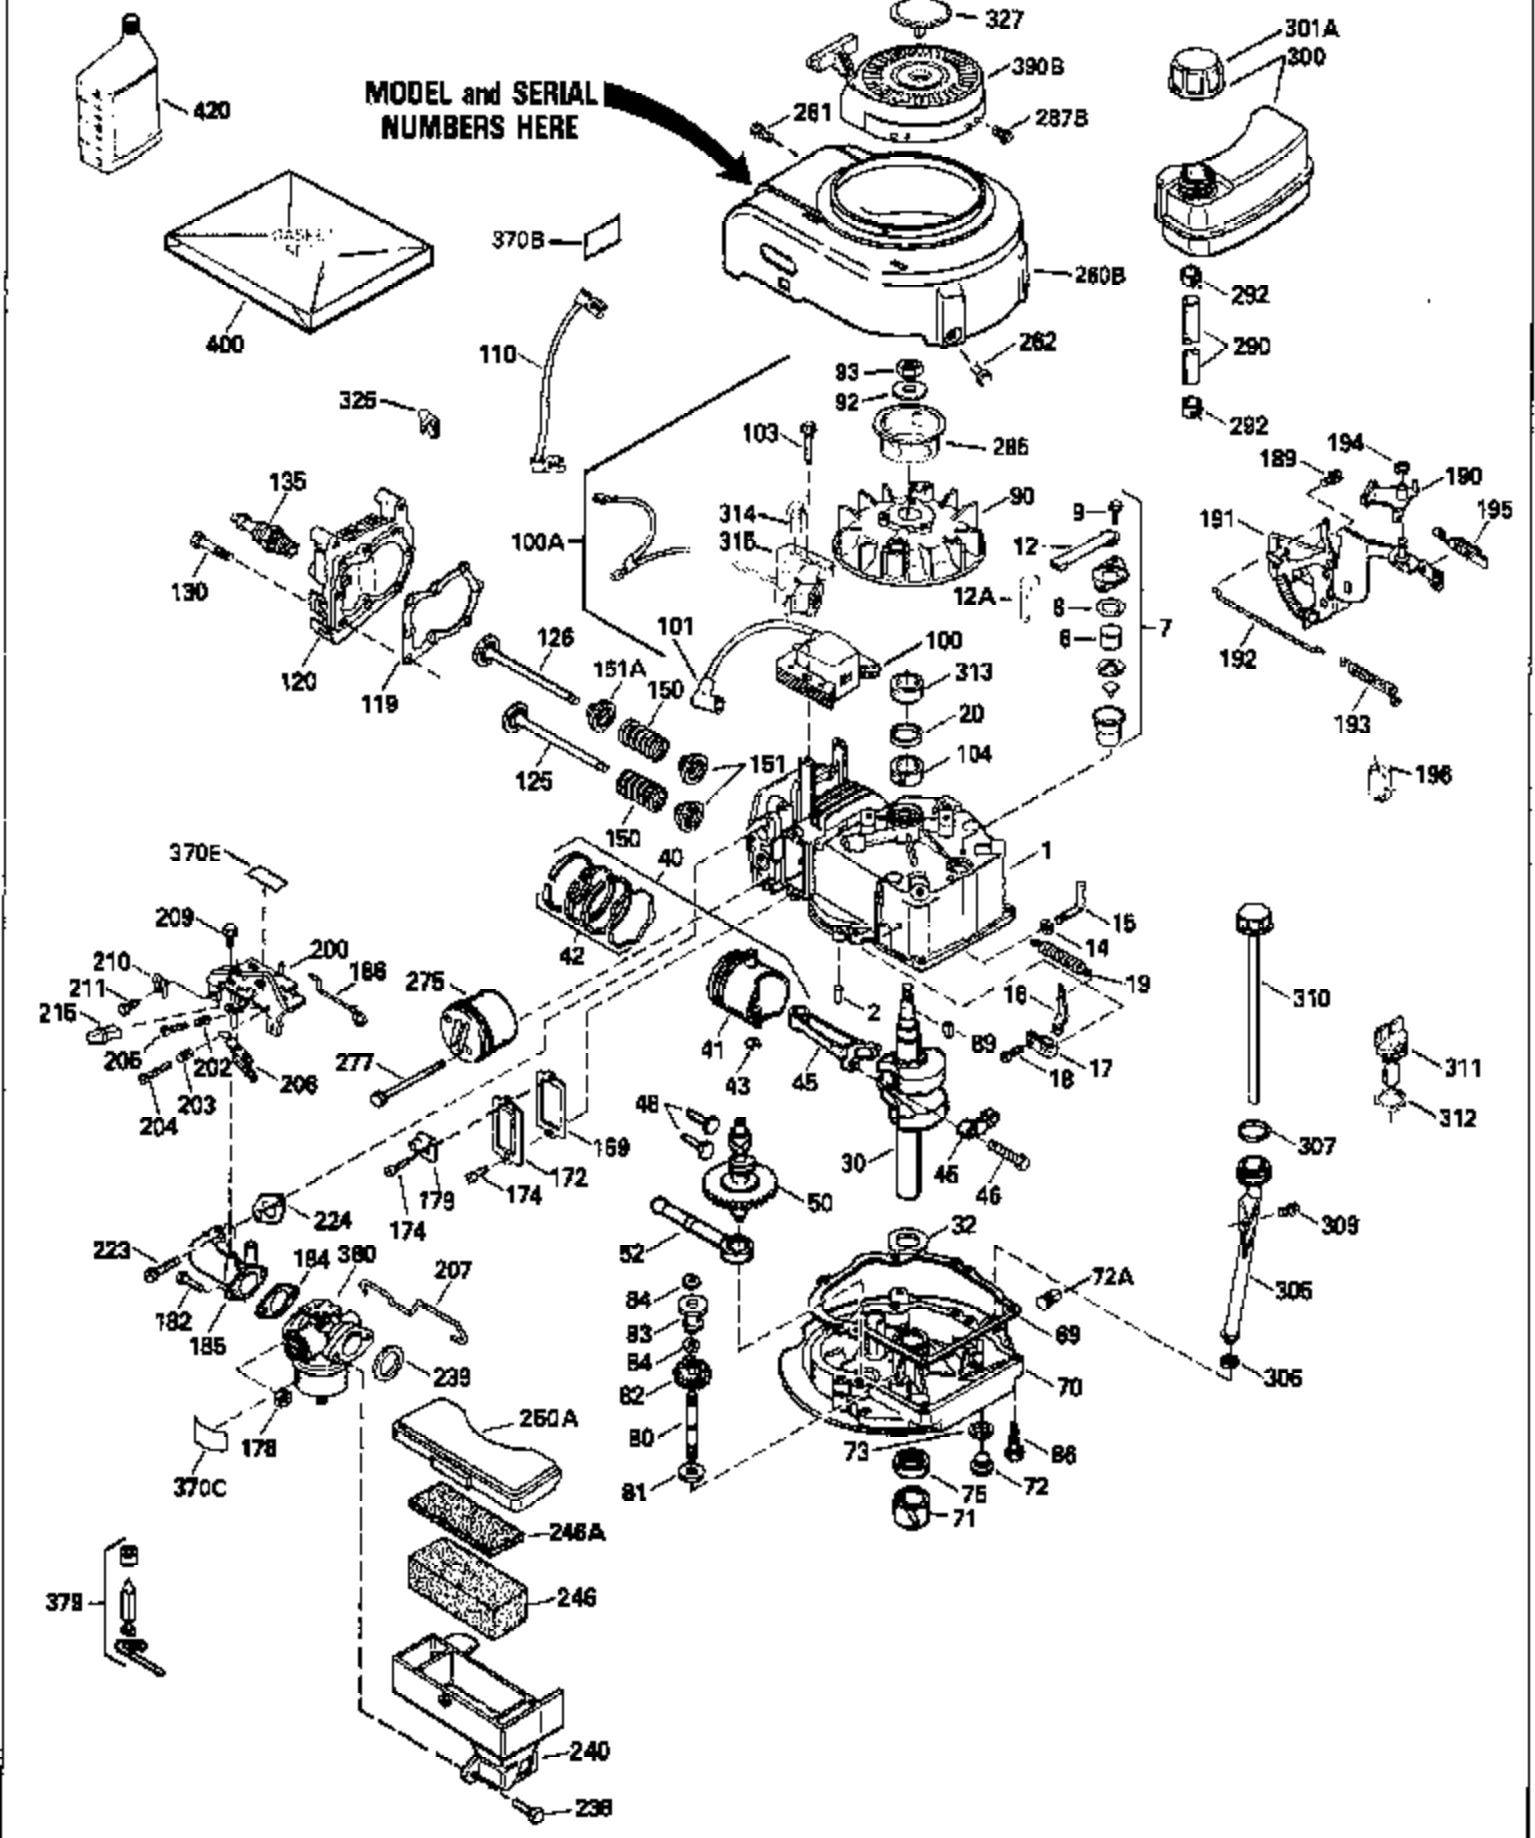

ILLUSTRATION SHOWS TYPICAL PARTS ONLY. ORDER BY PART NUMBER. PARTS NOT LISTED ARE SUPPLIED BY OEM.

MODEL and SERIAL
NUMBERS HERE

Ref #	Part Number	Qty	Description
1	35022		Cylinder Ass'y. (Incl.2, 8, 9 & 20) (2-5/16")
2	26727		Pin, Dowel
6	33734		Element, Breather
7	34214A		Breather Ass'y. (Incl. 6, 8, 9, 12 & 12A)
8	33735		* Gasket, Breather
9	30200		Screw, 10-24 x 9/16"
12	33886		Tube, Breather
14	28277		Washer
15	30589		Rod, Governor (Incl. 14)
16	31383A		Lever, Governor
17	31335		Clamp, Governor lever
18	650548		Screw, 8-32 x 5/16"
19	31361		Spring, Extension
20	32600		Seal, Oil
30	34473		Crankshaft Ass'y.
40	34499		Piston, Pin & Ring Set (Std.) (2-5/16 " Bore)
40	34526		Piston, Pin & Ring Set (.010" OS)
40	34527		Piston, Pin & Ring Set (.020" OS)
41	31761B		Piston & Pin Ass'y. (Incl. 43)(Std.)(2-5/16")
41	32662B		Piston & Pin Ass'y. (Incl. 43) (.010" OS)
41	32663B		Piston & Pin Ass'y. (Incl. 43) (.020" OS)
42	27565		Ring Set (Std.) (2-5/16" Bore)
42	27566		Ring Set (.010" OS)
42	27567		Ring Set (.020" OS)
43	20381		Ring, Piston pin retaining
45	30963B		Rod Assy., Connecting (Incl. 46)
46	32610A		Bolt, Connecting rod
48	27241		Lifter, Valve
50	33148A		Camshaft
52	29914		Oil Pump Assy.
69	35261		* Gasket, Mounting flange
70	30571A		Flange Ass'y. (Incl. 72, 73, 75, 80 & 311)
72	30572		Plug, Oil drain (Incl. 73)
73	28833		* Drain Plug Gasket (Not req. W/plastic plug)
75	26208		Seal, Oil
80	30574		Shaft, Governor
81	30590A		Washer, Flat
82	30591		Gear Assy., Governor (Incl. 81)
83	30588A		Spool, Governor
84	29193		Ring, Retaining
86	650488		Screw, 1/4-20 x 1-1/4"
89	610995		Flywheel Key
90	611046A		Flywheel
92	650815		Washer, Belleville
93	650816		Nut, Flywheel
100	34431		Solid State Ignition NOTE: Specs with this ignition system can still service individual components (points, condenser, etc.)See Div. 3, Sec. A, page TVS75 & TVS90 4,Reference numbers 122 thru 134. (This coil has been superseded to 730207 solid state conversion kit)
100	730207		Magneto-to-Solid State Conversion Kit (Includes solid state module, solid state flywheel key, and instructions.)(Use as required on external ignition engines only.)
103	650814		Screw, Torx T-15, 10-24 x 1"
110	30831		Ground Wire (Incl. 120)
119	29953C		* Gasket, Cylinder head
120	34335		Head, Cylinder