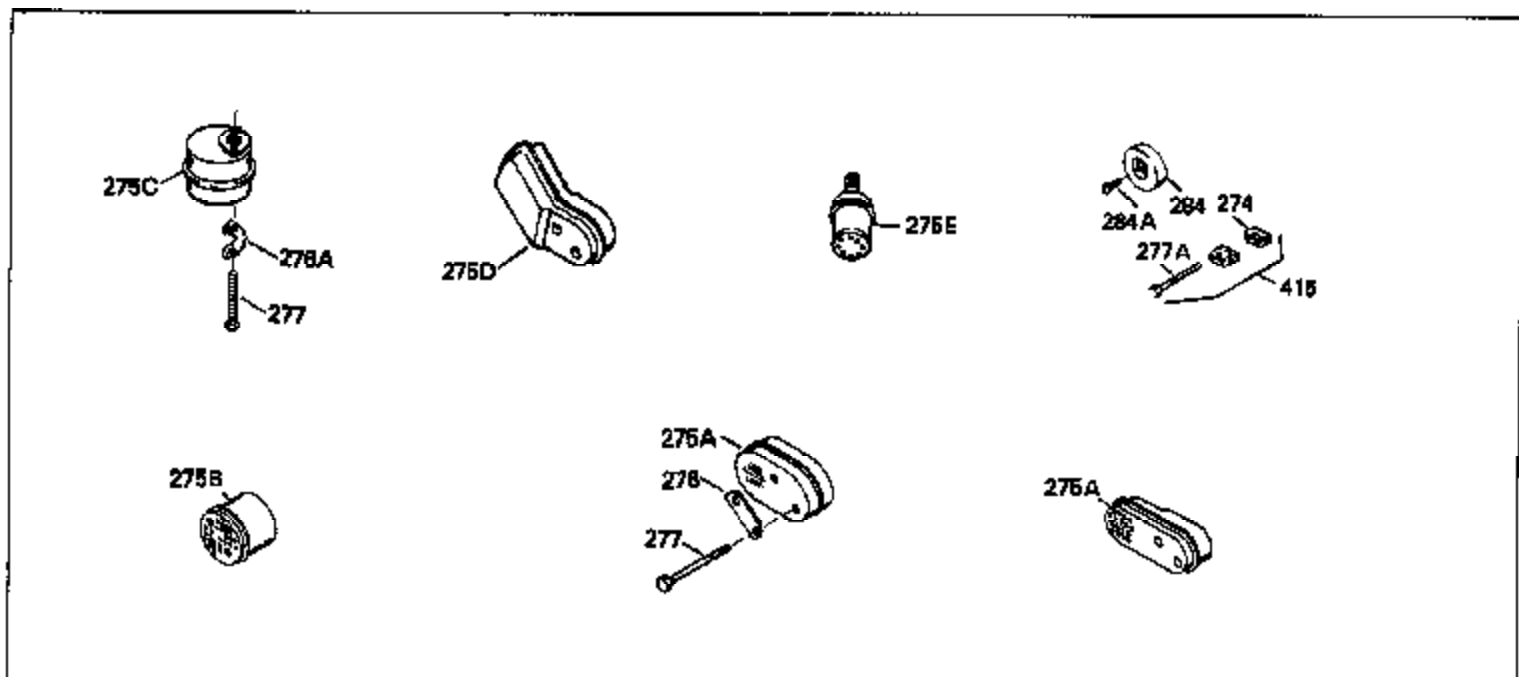

Ref #	Part Number	Qty	Description
274	26754A		* Gasket, Exhaust (Use as required)
277A	30063		Screw, 1/4-20 x 1/2" (Use as required)
277	650795		Screw, 1/4-20 x 2-1/4"
370F	34387		Decal, Instruction (Optional)
379	631021		Inlet Needle, Seat & Clip Assy.
415	730162		Muffler Adap.Kit(Incl.274,277A)(Use a s req.)
430	730574		Debris Screen Kit (Incl. 370F,431-433)(Opt.)
431	35596		Screen, Debris (Optional)
432	35597		Bracket, Debris screen (Optional)
433	650910		Screw, 8-32 x 1/4" (Optional)