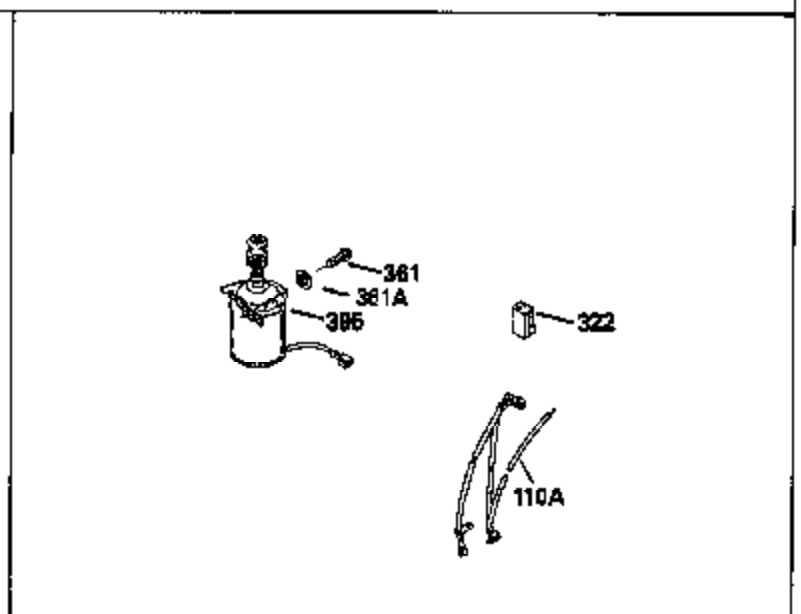

Ref #	Part Number	Qty	Description
274	26754A		* Gasket, Exhaust (Use as required)
277A	30063		Screw, 1/4-20 x 1/2" (Use as required)
277	650795		Screw, 1/4-20 x 2-1/4"
370F	34387		Decal, Instruction (Optional)
379	631021		Inlet Needle, Seat & Clip Assy.
415	730162		Muffler Adap.Kit(Incl.274,277A)(Use a s req.)
430	730574		Debris Screen Kit (Incl. 370F,431-433)(Opt.)
431	35596		Screen, Debris (Optional)
432	35597		Bracket, Debris screen (Optional)
433	650910		Screw, 8-32 x 1/4" (Optional)