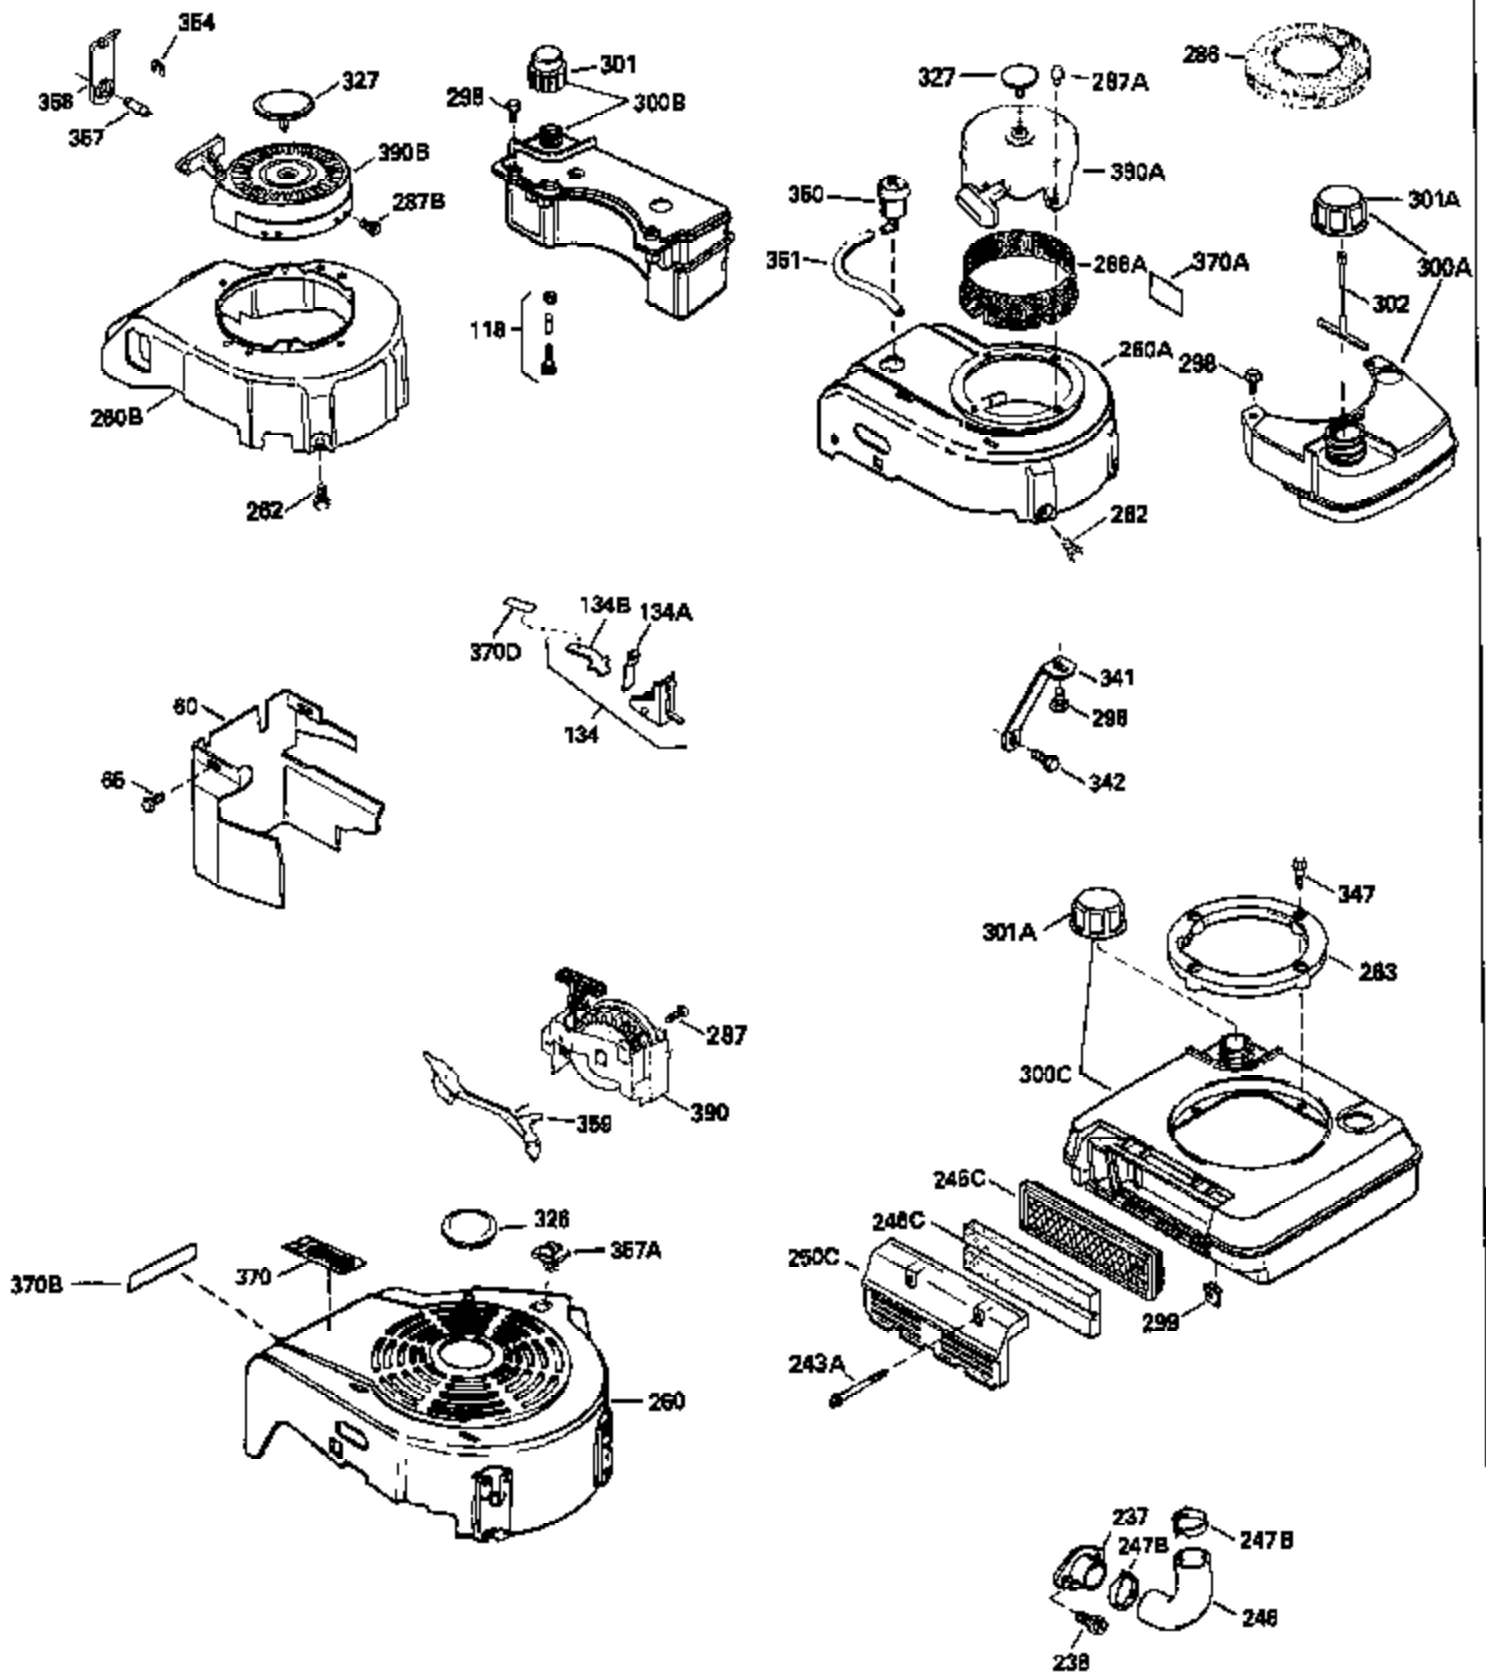

ILLUSTRATION SHOWS TYPICAL PARTS ONLY. ORDER BY PART NUMBER. PARTS NOT LISTED ARE SUPPLIED BY OEM.

Ref #	Part Number	Qty	Description
118	730194		Rope Guide Kit (Use as required with 34476 fuel tank)
134B	34439		Clip, Stop switch
134	34657		Spark Plug Stop Lever (Incl. 134A & 1 34B)
134A	34438		Spring, Stop switch
238	650806		Screw, 10-32 x 5/8"
246C	35705		Filter, Pre-Air (Optional)
260A	34859		Housing, Blower
262	650831		Screw, 1/4-20 x 15/32"
286	35009		Screen, Starter cup
287A	650735		Screw, 10-24 x 3/8" (Use as required)
287A			Pop Rivet, (3/16" Dia.)(Purchase locally)
301	33032		Fuel Cap
370D	34407		Decal, Stop control
379	631021		Inlet Needle, Seat & Clip Assy.
390A	590420A		Rewind Starter (Refer to Division 5, Section C, page 25 or Fiche 8, Grid G-7 for breakdown)