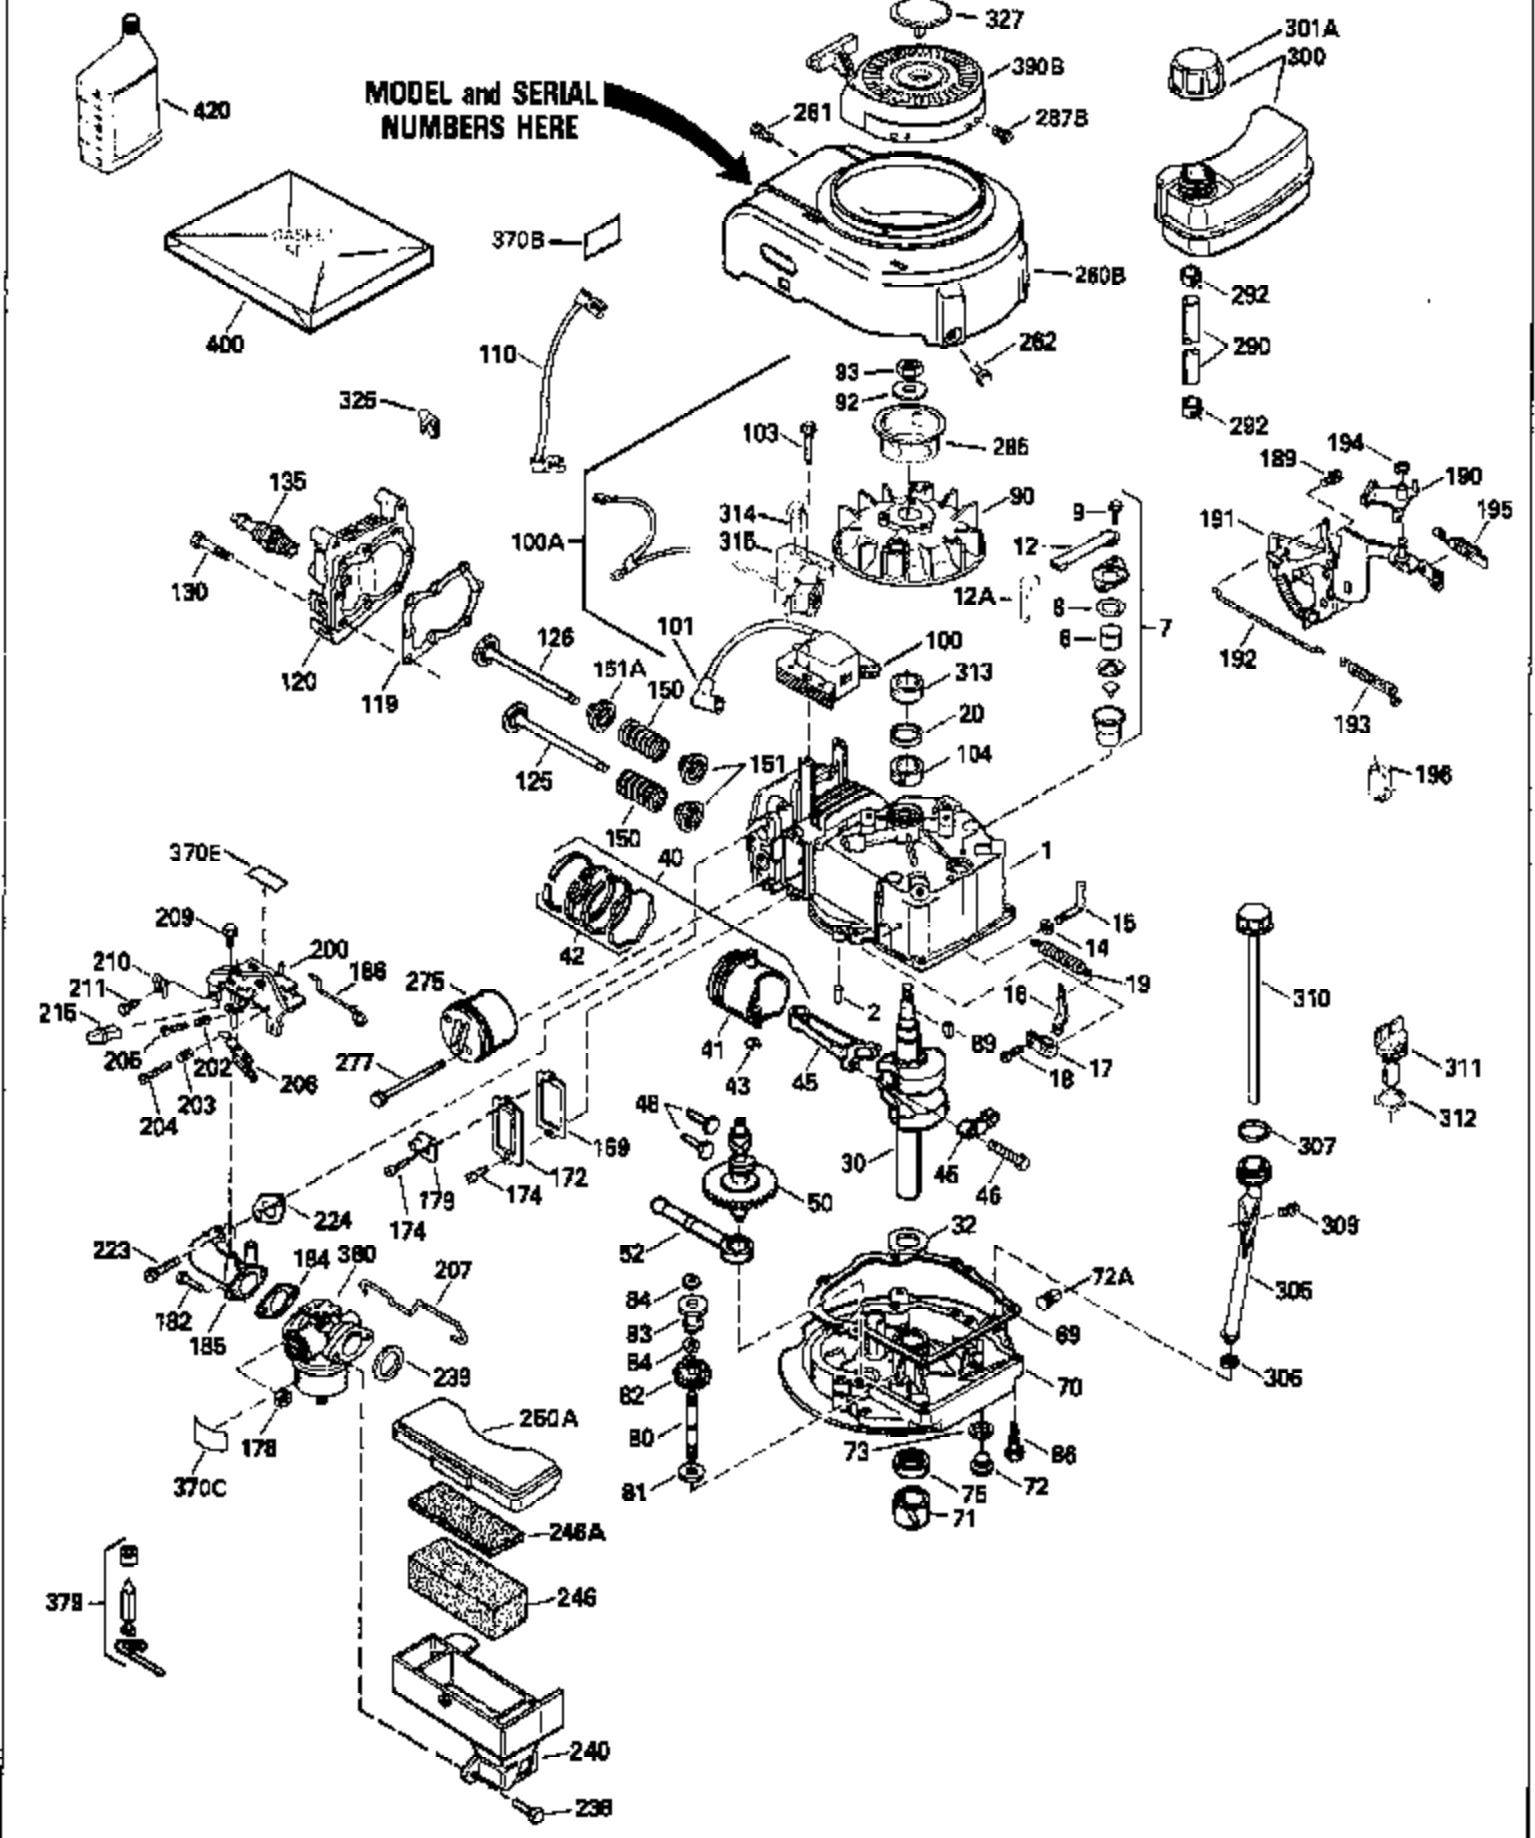

ILLUSTRATION SHOWS TYPICAL PARTS ONLY. ORDER BY PART NUMBER. PARTS NOT LISTED ARE SUPPLIED BY OEM.

MODEL and SERIAL
NUMBERS HERE

Ref #	Part Number	Qty	Description
1	35022		Cylinder Ass'y. (Incl.2, 8, 9 & 20) (2-5/16")
2	26727		Pin, Dowel
6	33734		Element, Breather
7	34214A		Breather Ass'y. (Incl. 6, 8, 9, 12 & 12A)
8	33735		* Gasket, Breather
9	30200		Screw, 10-24 x 9/16"
12	33886		Tube, Breather
14	28277		Washer
15	30589		Rod, Governor (Incl. 14)
16	31383A		Lever, Governor
17	31335		Clamp, Governor lever
18	650548		Screw, 8-32 x 5/16"
19	31361		Spring, Extension
20	32600		Seal, Oil
30	34473		Crankshaft Ass'y.
40	34499		Piston, Pin & Ring Set (Std.) (2-5/16 " Bore)
40	34526		Piston, Pin & Ring Set (.010" OS)
40	34527		Piston, Pin & Ring Set (.020" OS)
41	31761B		Piston & Pin Ass'y. (Incl. 43)(Std.)(2-5/16")
41	32662B		Piston & Pin Ass'y. (Incl. 43) (.010" OS)
41	32663B		Piston & Pin Ass'y. (Incl. 43) (.020" OS)
42	27565		Ring Set (Std.) (2-5/16" Bore)
42	27566		Ring Set (.010" OS)
42	27567		Ring Set (.020" OS)
43	20381		Ring, Piston pin retaining
45	30963B		Rod Assy., Connecting (Incl. 46)
46	32610A		Bolt, Connecting rod
48	27241		Lifter, Valve
50	33148A		Camshaft
52	29914		Oil Pump Assy.
69	35261		* Gasket, Mounting flange
70	30571A		Flange Ass'y. (Incl. 72, 73, 75, 80 & 311)
72	30572		Plug, Oil drain (Incl. 73)
73	28833		* Drain Plug Gasket (Not req. W/plastic plug)
75	26208		Seal, Oil
80	30574		Shaft, Governor
81	30590A		Washer, Flat
82	30591		Gear Assy., Governor (Incl. 81)
83	30588A		Spool, Governor
84	29193		Ring, Retaining
86	650488		Screw, 1/4-20 x 1-1/4"
89	611004		Flywheel Key
90	611046A		Flywheel
92	650815		Washer, Belleville
93	650816		Nut, Flywheel
100	730207		Magneto-to-Solid State Conversion Kit (Includes solid state module, solid state flywheel key, and instructions.)(Use as required on external ignition engines only.)
100	34443A		Solid State Assy.
103	650814		Screw, Torx T-15, 10-24 x 1"
119	29953C		* Gasket, Cylinder head
120	34335		Head, Cylinder
125	29313C		Exhaust Valve (Std.) (Incl. 151)
125	29315C		Exhaust Valve (1/32" OS) (Incl. 151)
126	29314B		Intake Valve (Std.) (Incl. 151)
126	29315C		Intake Valve (1/32" OS) (Incl. 151)
130	6021A		Screw, 5/16-18 x 1-1/2"