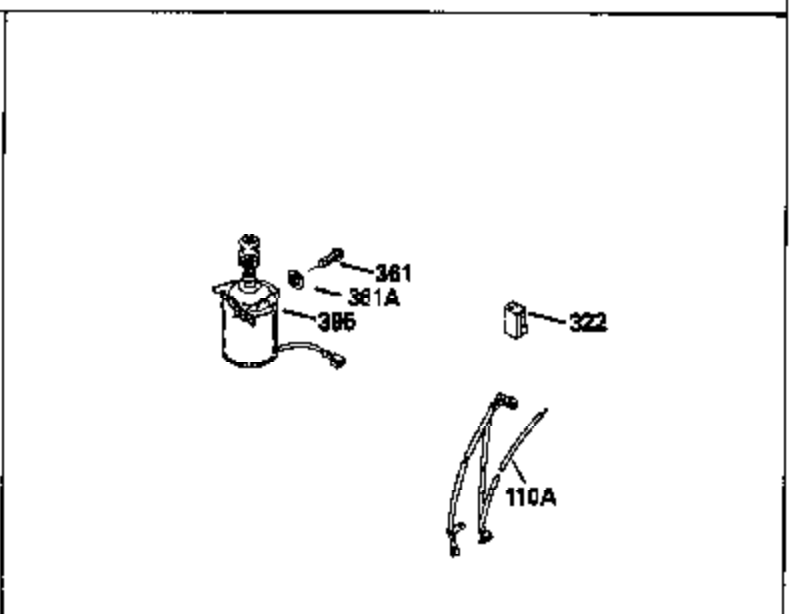

Ref #	Part Number	Qty	Description
210	27793		Clip, Conduit
211	28942		Screw, 10-32 x 3/8"
274	26754A		* Gasket, Exhaust (Use as required)
277A	30063		Screw, 1/4-20 x 1/2" (Use as required)
277	650795		Screw, 1/4-20 x 2-1/4"
370F	34387		Decal, Instruction (Optional)
379	631021		Inlet Needle, Seat & Clip Assy.
415	730162		Muffler Adap.Kit(Incl.274,277A)(Use a s req.)
430	730574		Debris Screen Kit (Incl. 370F,431-433)(Opt.)
431	35596		Screen, Debris (Optional)
432	35597		Bracket, Debris screen (Optional)
433	650910		Screw, 8-32 x 1/4" (Optional)