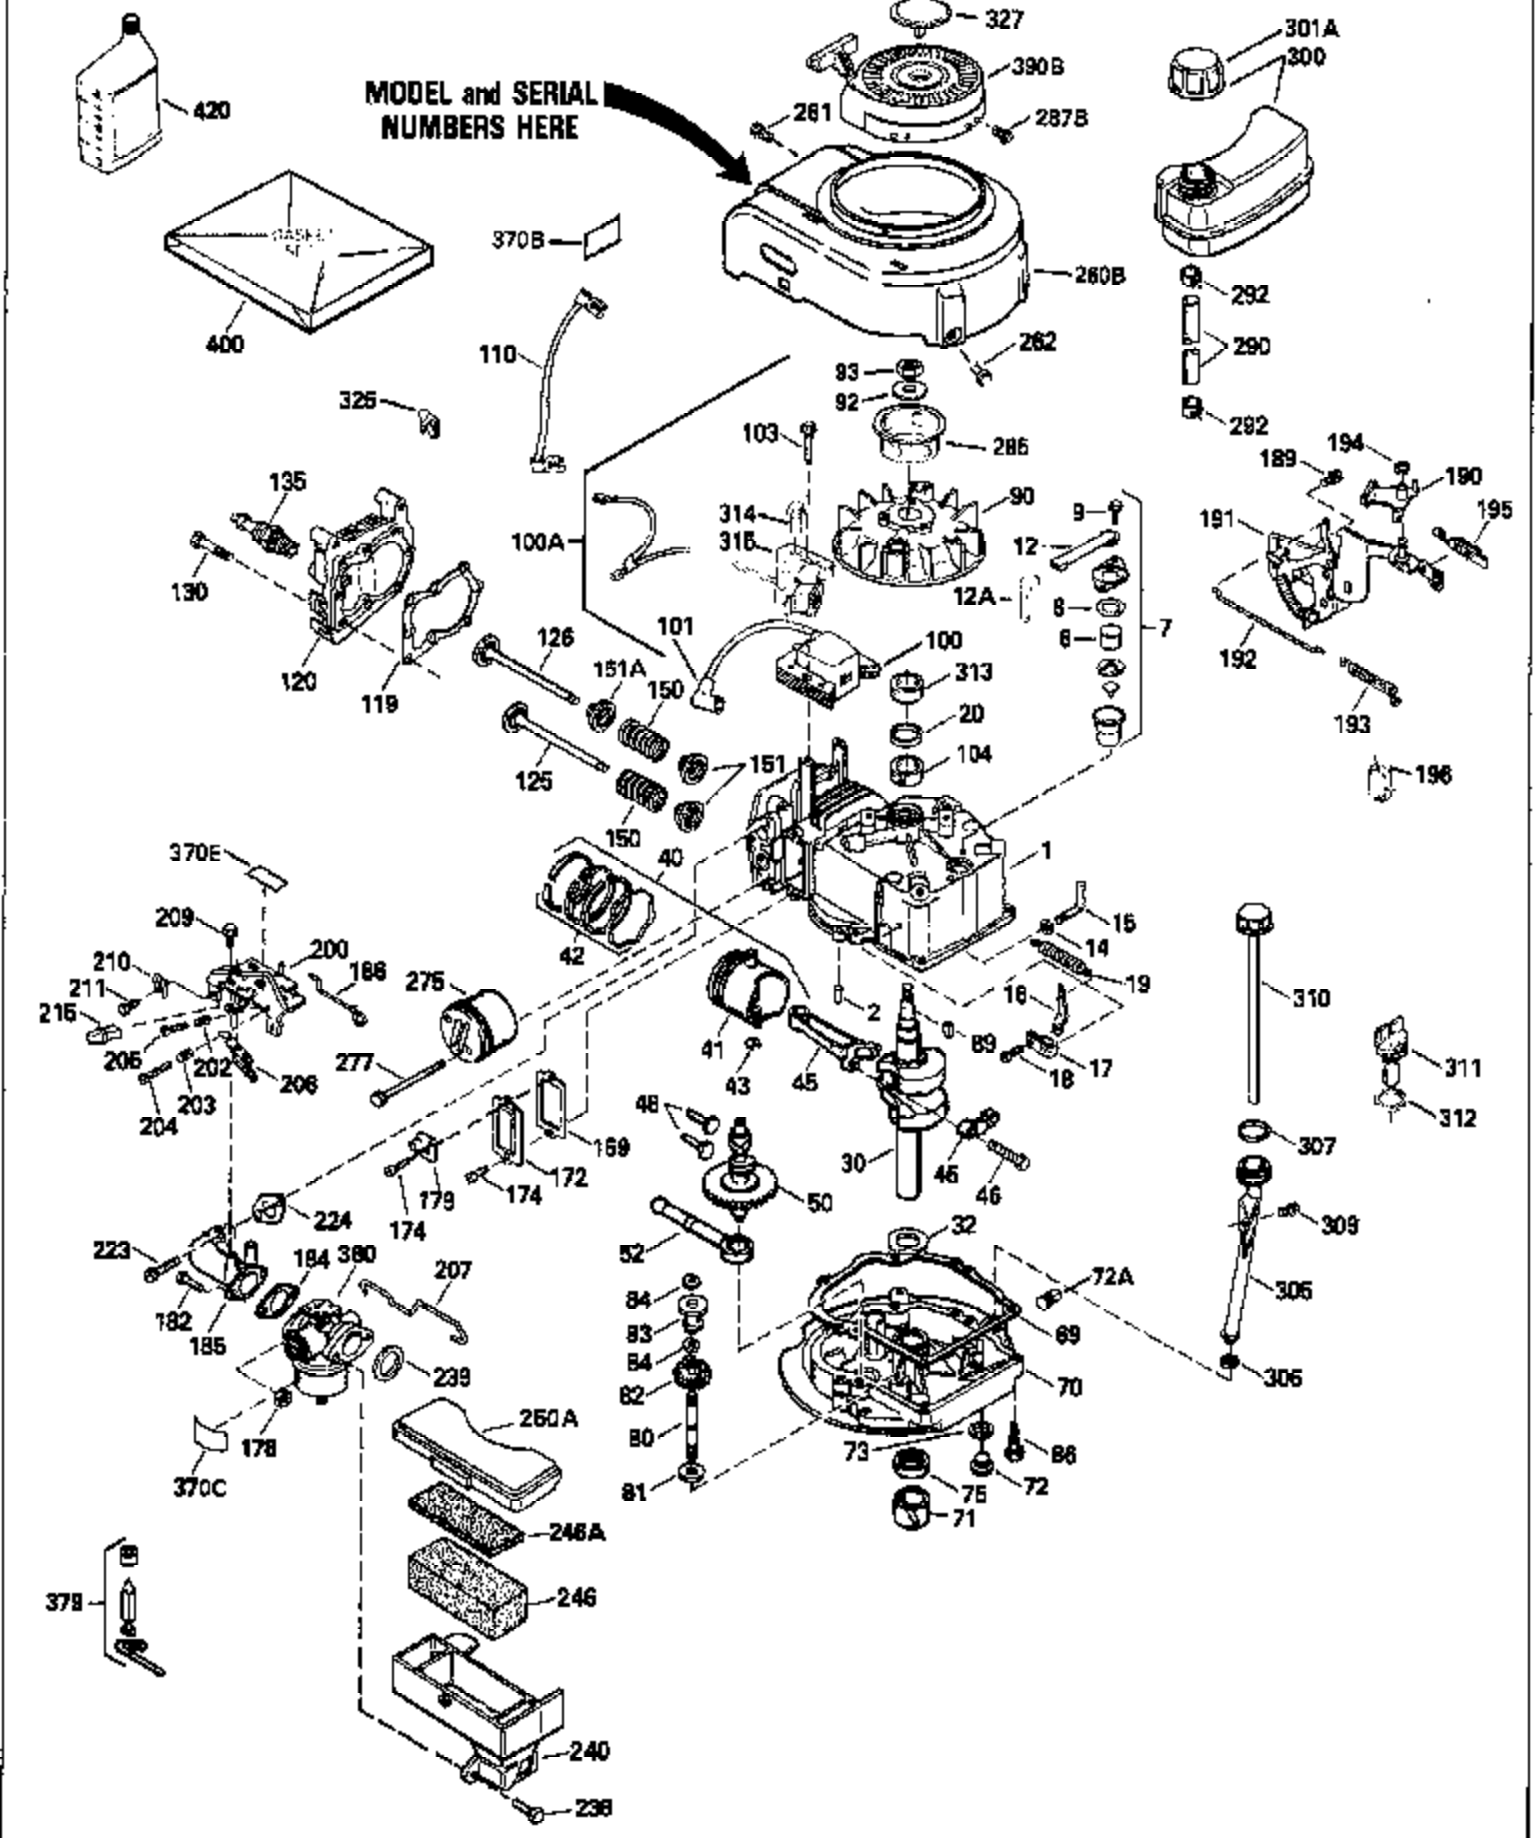

ILLUSTRATION SHOWS TYPICAL PARTS ONLY. ORDER BY PART NUMBER. PARTS NOT LISTED ARE SUPPLIED BY OEM.

MODEL and SERIAL
NUMBERS HERE

Ref #	Part Number	Qty	Description
1	35022		Cylinder Ass'y. (Incl.2, 8, 9 & 20) (2-5/16")
2	26727		Pin, Dowel
6	33734		Element, Breather
7	34214A		Breather Ass'y. (Incl. 6, 8, 9, 12 & 12A)
8	33735		* Gasket, Breather
9	30200		Screw, 10-24 x 9/16"
12	33886		Tube, Breather
14	28277		Washer
15	30589		Rod, Governor (Incl. 14)
16	31383A		Lever, Governor
17	31335		Clamp, Governor lever
18	650548		Screw, 8-32 x 5/16"
19	31361		Spring, Extension
20	32600		Seal, Oil
30	34463		Crankshaft Ass'y.
40	34499		Piston, Pin & Ring Set (Std.) (2-5/16 " Bore)
40	34526		Piston, Pin & Ring Set (.010" OS)
40	34527		Piston, Pin & Ring Set (.020" OS)
41	31761B		Piston & Pin Ass'y. (Incl. 43)(Std.)(2-5/16")
41	32662B		Piston & Pin Ass'y. (Incl. 43) (.010" OS)
41	32663B		Piston & Pin Ass'y. (Incl. 43) (.020" OS)
42	27565		Ring Set (Std.) (2-5/16" Bore)
42	27566		Ring Set (.010" OS)
42	27567		Ring Set (.020" OS)
43	20381		Ring, Piston pin retaining
45	30963B		Rod Assy., Connecting (Incl. 46)
46	32610A		Bolt, Connecting rod
48	27241		Lifter, Valve
50	33148A		Camshaft
52	29914		Oil Pump Assy.
69	35261		* Gasket, Mounting flange
70	30571A		Flange Ass'y. (Incl. 72, 73, 75, 80 & 311)
72	30572		Plug, Oil drain (Incl. 73)
73	28833		* Drain Plug Gasket (Not req. W/plastic plug)
75	26208		Seal, Oil
80	30574		Shaft, Governor
81	30590A		Washer, Flat
82	30591		Gear Assy., Governor (Incl. 81)
83	30588A		Spool, Governor
84	29193		Ring, Retaining
86	650488		Screw, 1/4-20 x 1-1/4"
89	610995		Flywheel Key
90	611046A		Flywheel
92	650815		Washer, Belleville
93	650816		Nut, Flywheel
100	34431		Solid State Ignition NOTE: Specs with this ignition system can still service individual components (points, condenser, etc.)See Div. 3, Sec. A, page TVS75 & TVS90 4,Reference numbers 122 thru 134. (This coil has been superseded to 730207 solid state conversion kit)
100	730207		Magneto-to-Solid State Conversion Kit (Includes solid state module, solid state flywheel key, and instructions.)(Use as required on external ignition engines only.)
103	650814		Screw, Torx T-15, 10-24 x 1"
110	34432		Ground Wire
119	29953C		* Gasket, Cylinder head
120	34335		Head, Cylinder