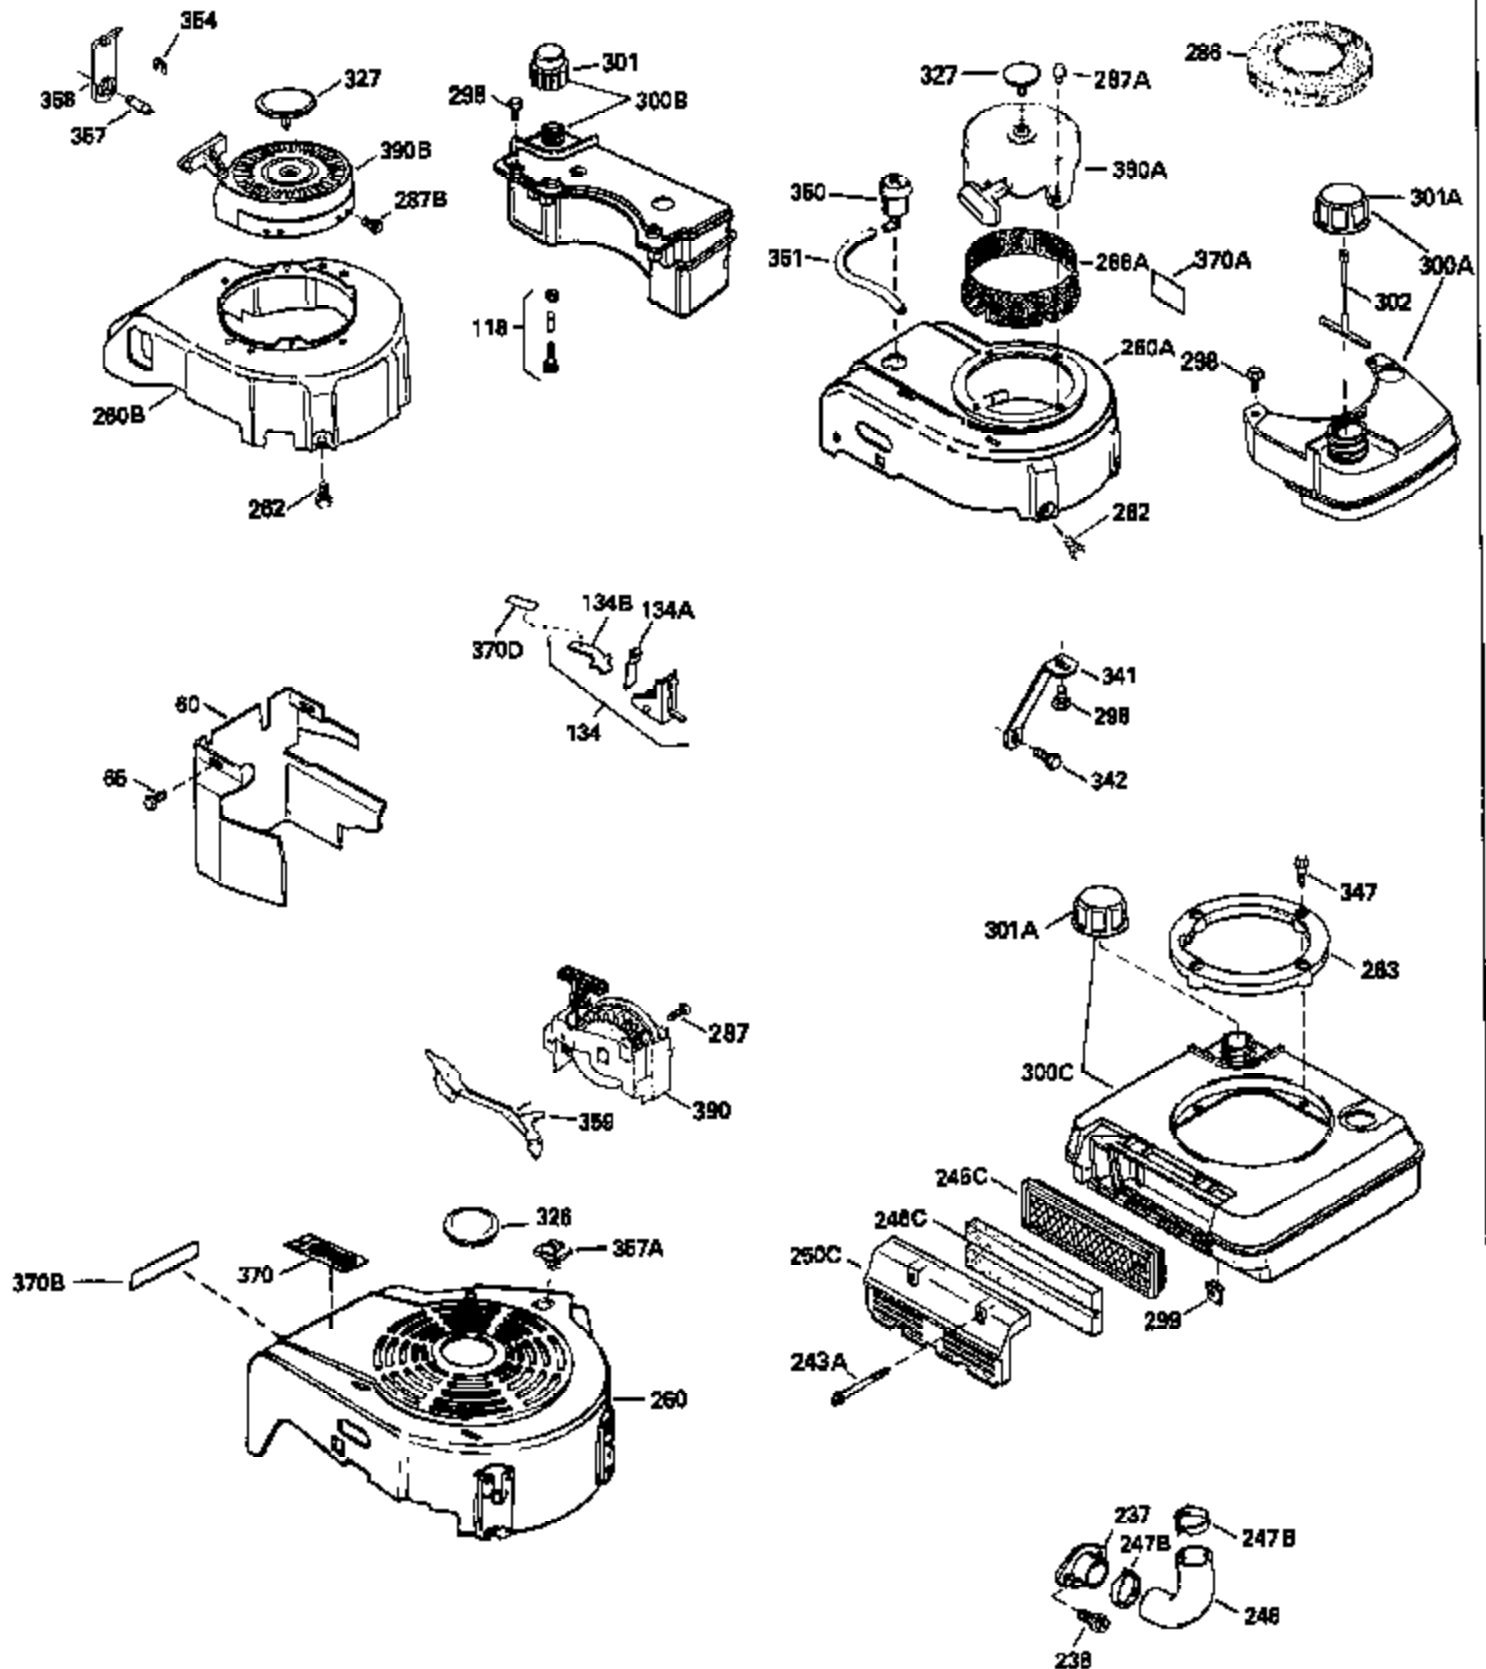

ILLUSTRATION SHOWS TYPICAL PARTS ONLY. ORDER BY PART NUMBER. PARTS NOT LISTED ARE SUPPLIED BY OEM.

Ref #	Part Number	Qty	Description
118	730194		Rope Guide Kit (Use as required with 34476 fuel tank)
238	650806		Screw, 10-32 x 5/8"
246C	35705		Filter, Pre-Air (Optional)
260A	34793		Housing, Blower
262	650831		Screw, 1/4-20 x 15/32"
286	590417		Screen, Starter cup
287A	650735		Screw, 10-24 x 3/8" (Use as required)
287A			Pop Rivet, (3/16" Dia.)(Purchase locally)
301	33032		Fuel Cap
370A	34346		Decal, Instruction
379	631021		Inlet Needle, Seat & Clip Assy.
390A	590420		Rewind Starter (Refer to Division 5, Section C, page 25 or Fiche 8, Grid G-7 for breakdown)