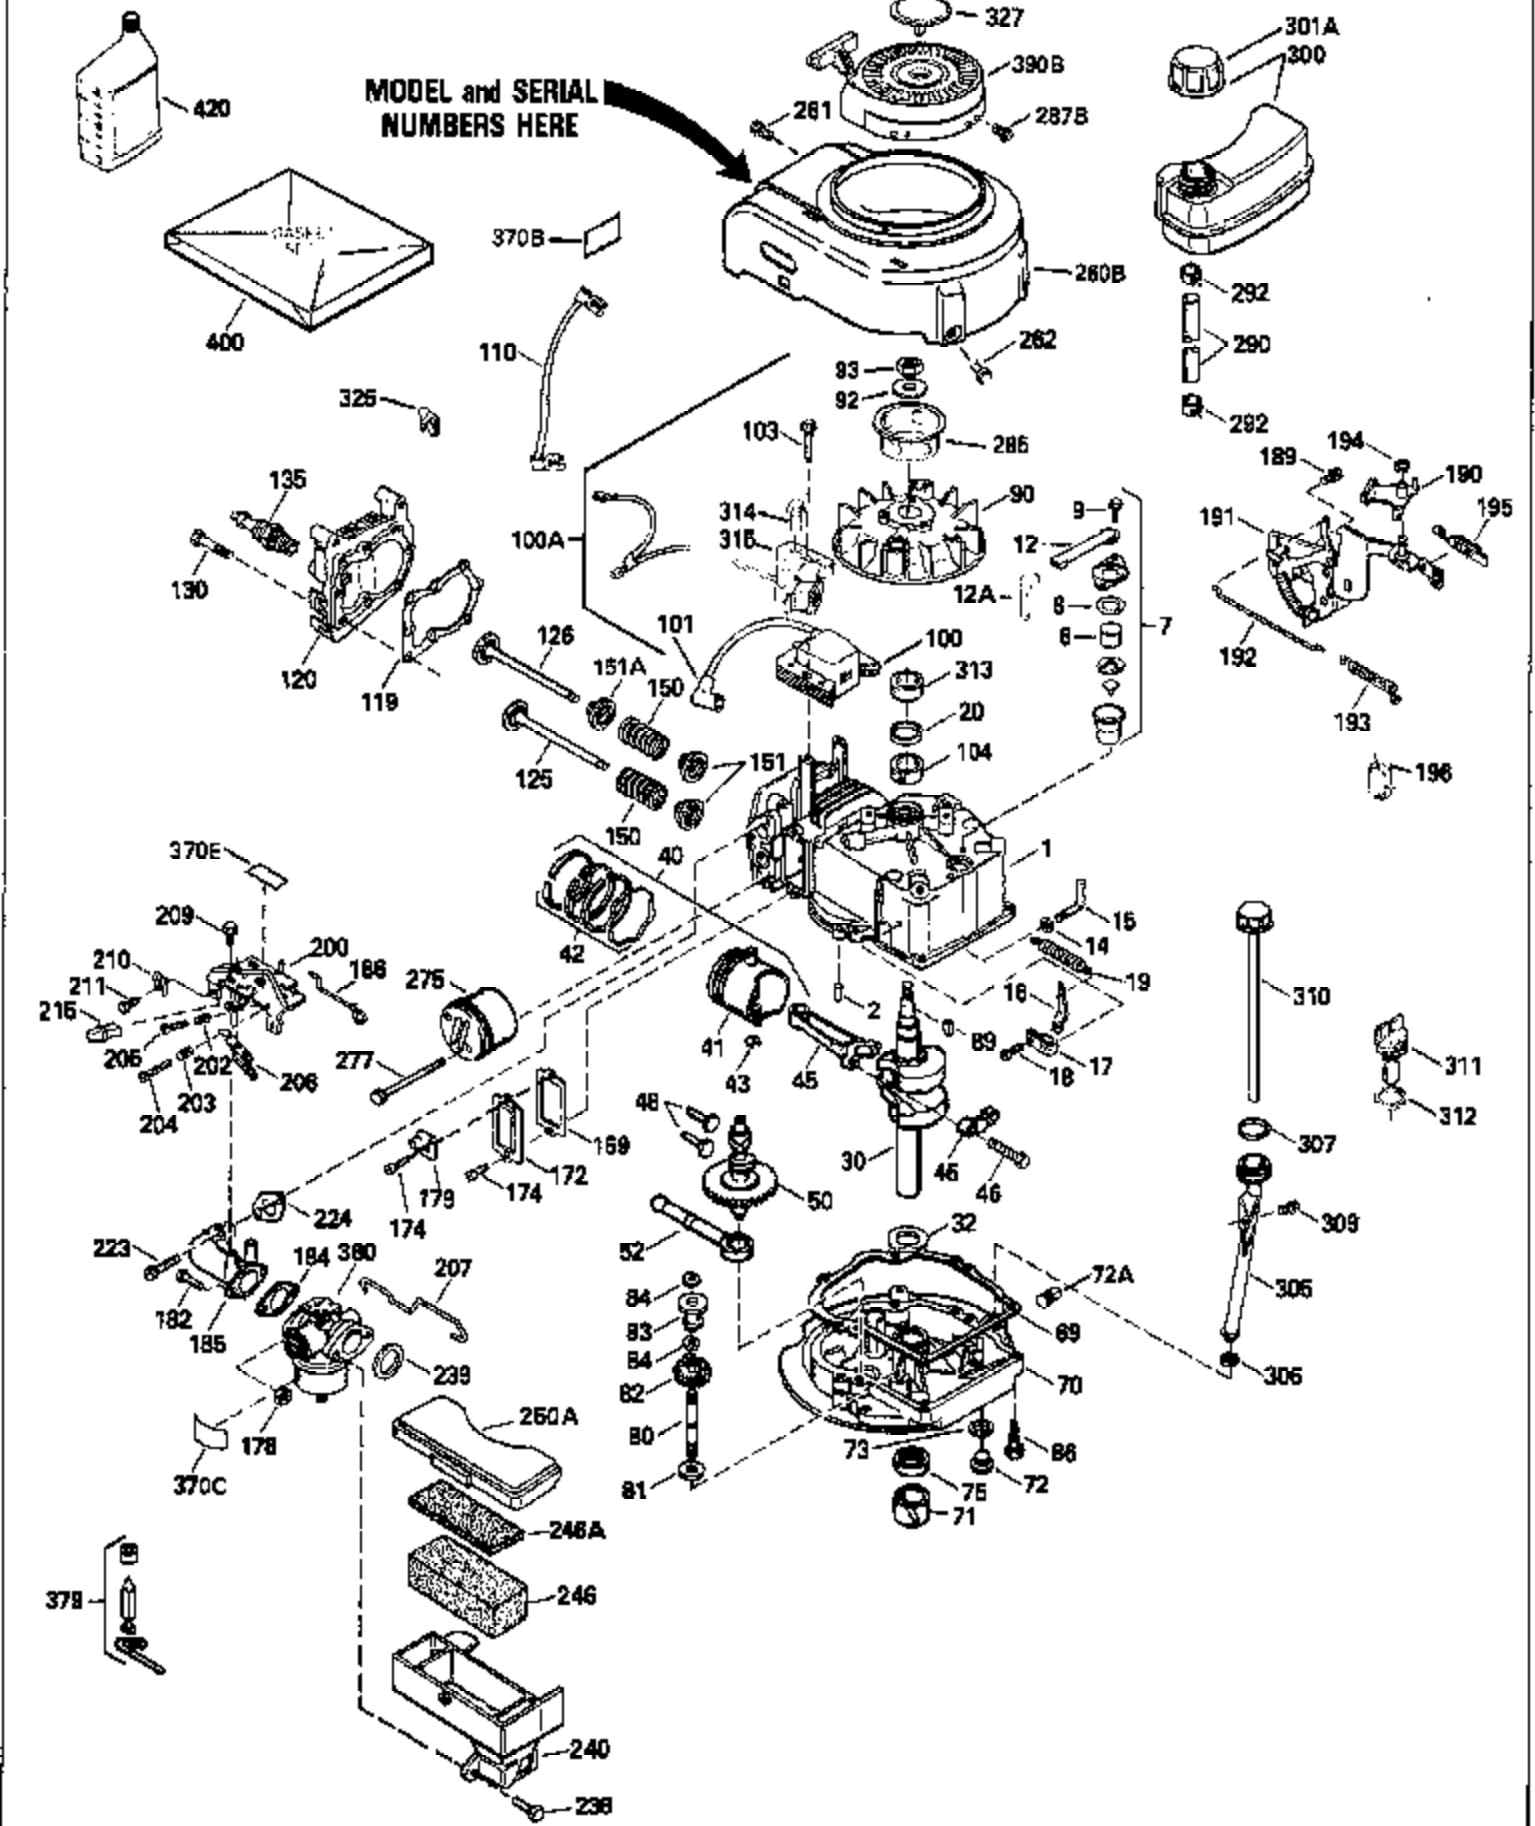

ILLUSTRATION SHOWS TYPICAL PARTS ONLY. ORDER BY PART NUMBER. PARTS NOT LISTED ARE SUPPLIED BY OEM.

**MODEL and SERIAL
NUMBERS HERE**

Ref #	Part Number	Qty	Description
1	35022		Cylinder Ass'y. (Incl.2, 8, 9 & 20) (2-5/16")
2	26727		Pin, Dowel
6	33734		Element, Breather
7	34214A		Breather Ass'y. (Incl. 6, 8, 9, 12 & 12A)
8	33735		* Gasket, Breather
9	30200		Screw, 10-24 x 9/16"
12	33886		Tube, Breather
14	28277		Washer
15	30589		Rod, Governor (Incl. 14)
16	31383A		Lever, Governor
17	31335		Clamp, Governor lever
18	650548		Screw, 8-32 x 5/16"
19	31361		Spring, Extension
20	32600		Seal, Oil
30	34473		Crankshaft Ass'y.
40	34499		Piston, Pin & Ring Set (Std.) (2-5/16 " Bore)
40	34526		Piston, Pin & Ring Set (.010" OS)
40	34527		Piston, Pin & Ring Set (.020" OS)
41	31761B		Piston & Pin Ass'y. (Incl. 43)(Std.)(2-5/16")
41	32662B		Piston & Pin Ass'y. (Incl. 43) (.010" OS)
41	32663B		Piston & Pin Ass'y. (Incl. 43) (.020" OS)
42	27565		Ring Set (Std.) (2-5/16" Bore)
42	27566		Ring Set (.010" OS)
42	27567		Ring Set (.020" OS)
43	20381		Ring, Piston pin retaining
45	30963B		Rod Assy., Connecting (Incl. 46)
46	32610A		Bolt, Connecting rod
48	27241		Lifter, Valve
50	33148A		Camshaft
52	29914		Oil Pump Assy.
69	35261		* Gasket, Mounting flange
70	30571A		Flange Ass'y. (Incl. 72, 73, 75, 80 & 311)
72	30572		Plug, Oil drain (Incl. 73)
73	28833		* Drain Plug Gasket (Not req. W/plastic plug)
75	26208		Seal, Oil
80	30574		Shaft, Governor
81	30590A		Washer, Flat
82	30591		Gear Assy., Governor (Incl. 81)
83	30588A		Spool, Governor
84	29193		Ring, Retaining
86	650488		Screw, 1/4-20 x 1-1/4"
89	610995		Flywheel Key
90	611046A		Flywheel
92	650815		Washer, Belleville
93	650816		Nut, Flywheel
100	34431		Solid State Ignition NOTE: Specs with this ignition system can still service individual components (points, condenser, etc.)See Div. 3, Sec. A, page TVS75 & TVS90 4,Reference numbers 122 thru 134. (This coil has been superseded to 730207 solid state conversion kit)
100	730207		Magneto-to-Solid State Conversion Kit (Includes solid state module, solid state flywheel key, and instructions.)(Use as required on external ignition engines only.)
103	650814		Screw, Torx T-15, 10-24 x 1"
110	34432		Ground Wire
119	29953C		* Gasket, Cylinder head
120	34335		Head, Cylinder