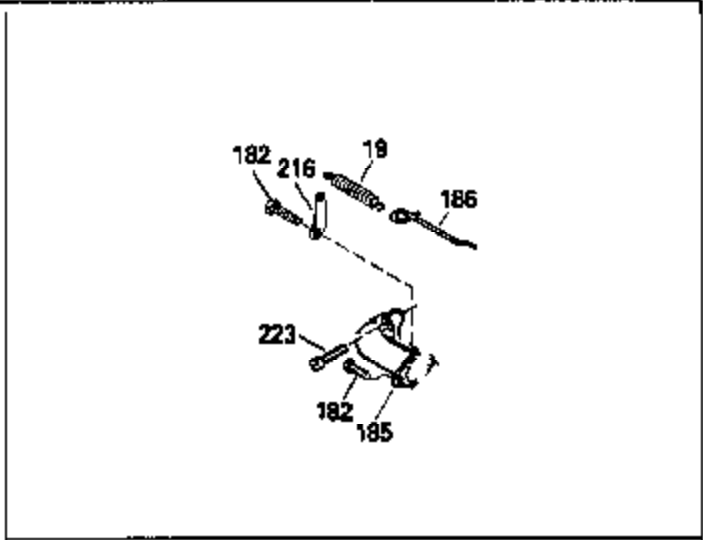

Ref #	Part Number	Qty	Description
19	31361		Spring, Extension
69	35261		* Gasket, Mounting flange
182	6201		Screw, 1/4-28 x 7/8"
185	31384A		Pipe, Intake (Incl. 224)
186	34337		Link, Governor spring
209	30200		Screw, 10-24 x 9/16"
223	650451		Screw, 1/4-20 x 1"
238	650806		Screw, 10-32 x 5/8"
246B	35435		Filter, Pre-Air (Use as required)
379	631021		Inlet Needle, Seat & Clip Assy.