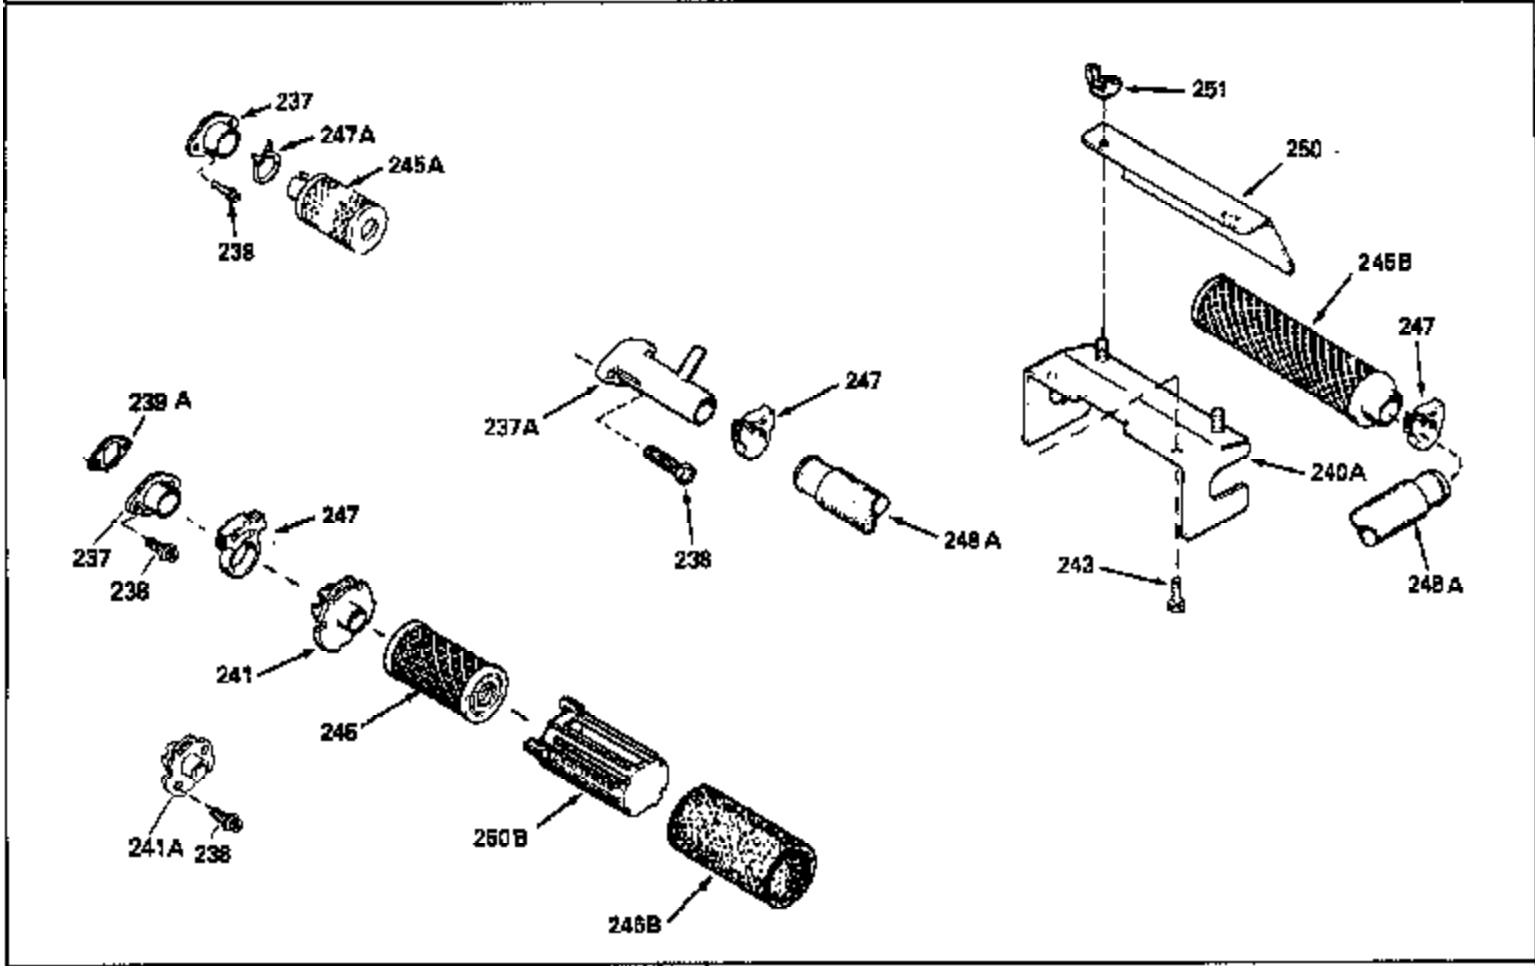

Ref #	Part Number	Qty	Description
19	31361		Spring, Extension
69	35261		* Gasket, Mounting flange
182	6201		Screw, 1/4-28 x 7/8"
185	31384A		Pipe, Intake (Incl. 224)
186	34337		Link, Governor spring
209	30200		Screw, 10-24 x 9/16"
223	650451		Screw, 1/4-20 x 1"
238	650806		Screw, 10-32 x 5/8"
246B	35435		Filter, Pre-Air (Use as required)
379	631021		Inlet Needle, Seat & Clip Assy.