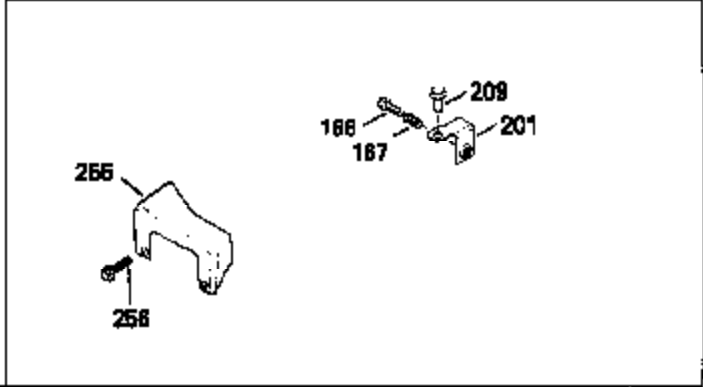

Ref #	Part Number	Qty	Description
19	31361		Spring, Extension
69	35261		* Gasket, Mounting flange
182	6201		Screw, 1/4-28 x 7/8"
185	31384A		Pipe, Intake (Incl. 224)
186	34337		Link, Governor spring
209	30200		Screw, 10-24 x 9/16"
223	650451		Screw, 1/4-20 x 1"
238	650806		Screw, 10-32 x 5/8"
246B	35435		Filter, Pre-Air (Use as required)
379	631021		Inlet Needle, Seat & Clip Assy.