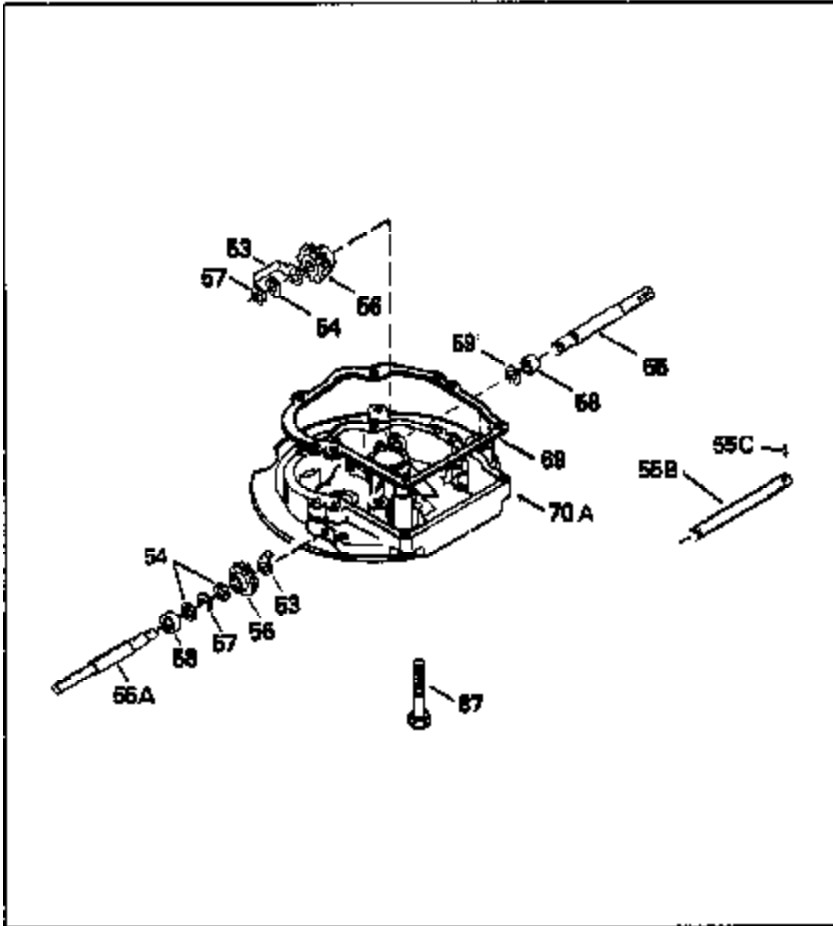

Ref #	Part Number	Qty	Description
19	31361		Spring, Extension
69	35261		* Gasket, Mounting flange
182	6201		Screw, 1/4-28 x 7/8"
185	31384A		Pipe, Intake (Incl. 224)
186	34337		Link, Governor spring
209	30200		Screw, 10-24 x 9/16"
223	650451		Screw, 1/4-20 x 1"
238	650806		Screw, 10-32 x 5/8"
246B	35435		Filter, Pre-Air (Use as required)
379	631021		Inlet Needle, Seat & Clip Assy.