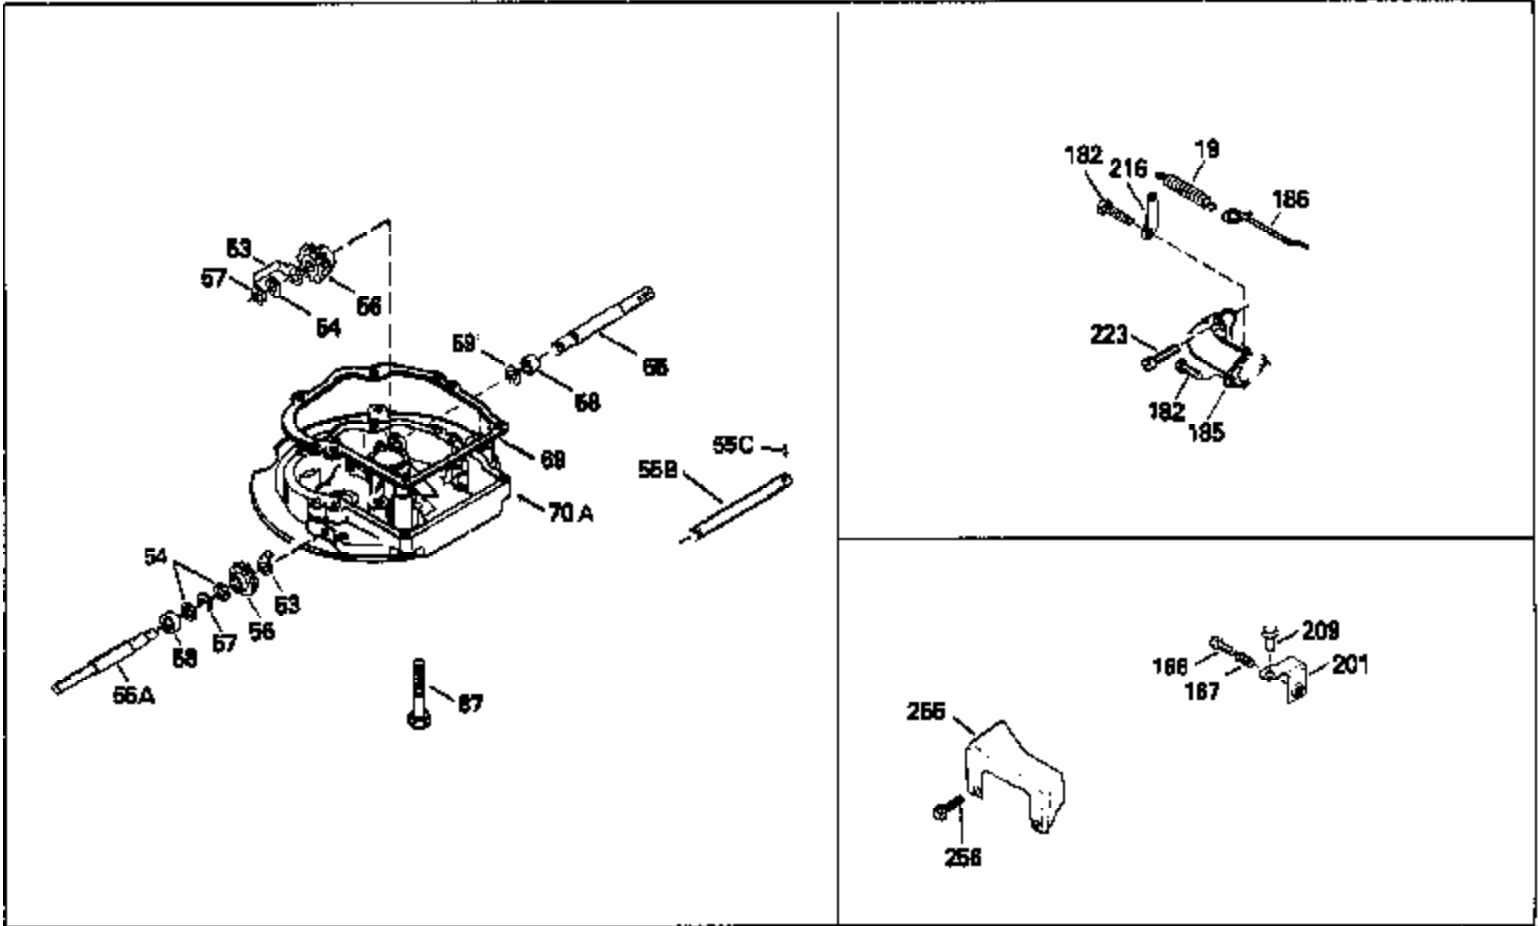

Ref #	Part Number	Qty	Description
19	31361		Spring, Extension
69	35261		* Gasket, Mounting flange
182	6201		Screw, 1/4-28 x 7/8"
185	31384A		Pipe, Intake (Incl. 224)
186	34337		Link, Governor spring
209	30200		Screw, 10-24 x 9/16"
223	650451		Screw, 1/4-20 x 1"
238	650806		Screw, 10-32 x 5/8"
246B	35435		Filter, Pre-Air (Use as required)
379	631021		Inlet Needle, Seat & Clip Assy.