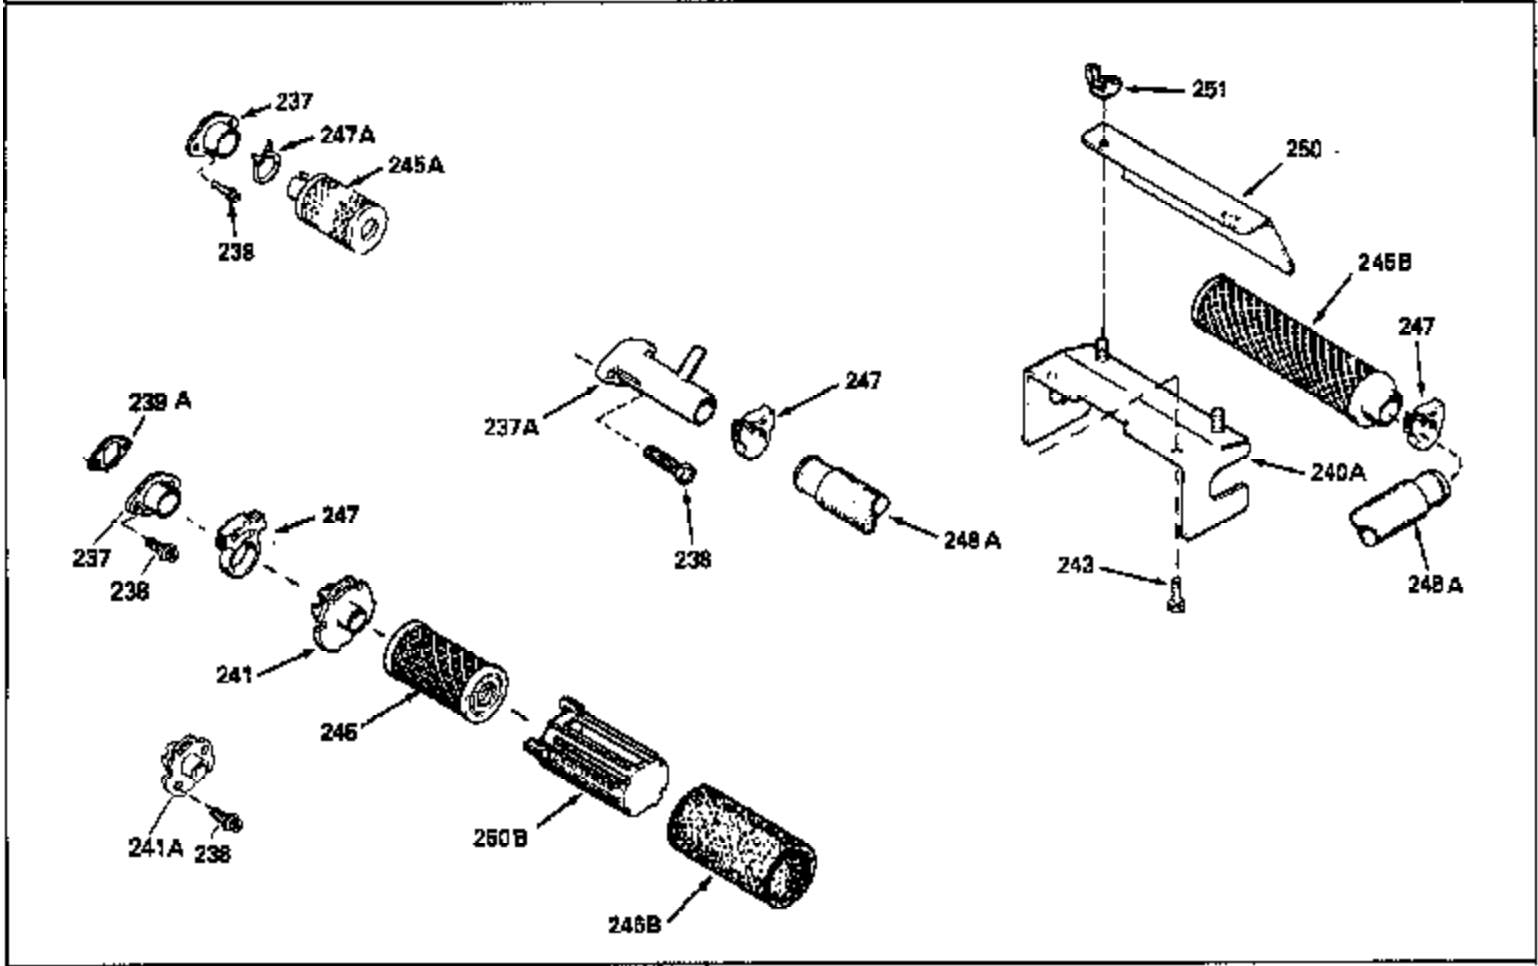

Ref #	Part Number	Qty	Description
19	31361		Spring, Extension
69	35261		* Gasket, Mounting flange
182	6201		Screw, 1/4-28 x 7/8"
185	31384A		Pipe, Intake (Incl. 224)
186	34337		Link, Governor spring
209	30200		Screw, 10-24 x 9/16"
223	650451		Screw, 1/4-20 x 1"
238	650806		Screw, 10-32 x 5/8"
246B	35435		Filter, Pre-Air (Use as required)
379	631021		Inlet Needle, Seat & Clip Assy.