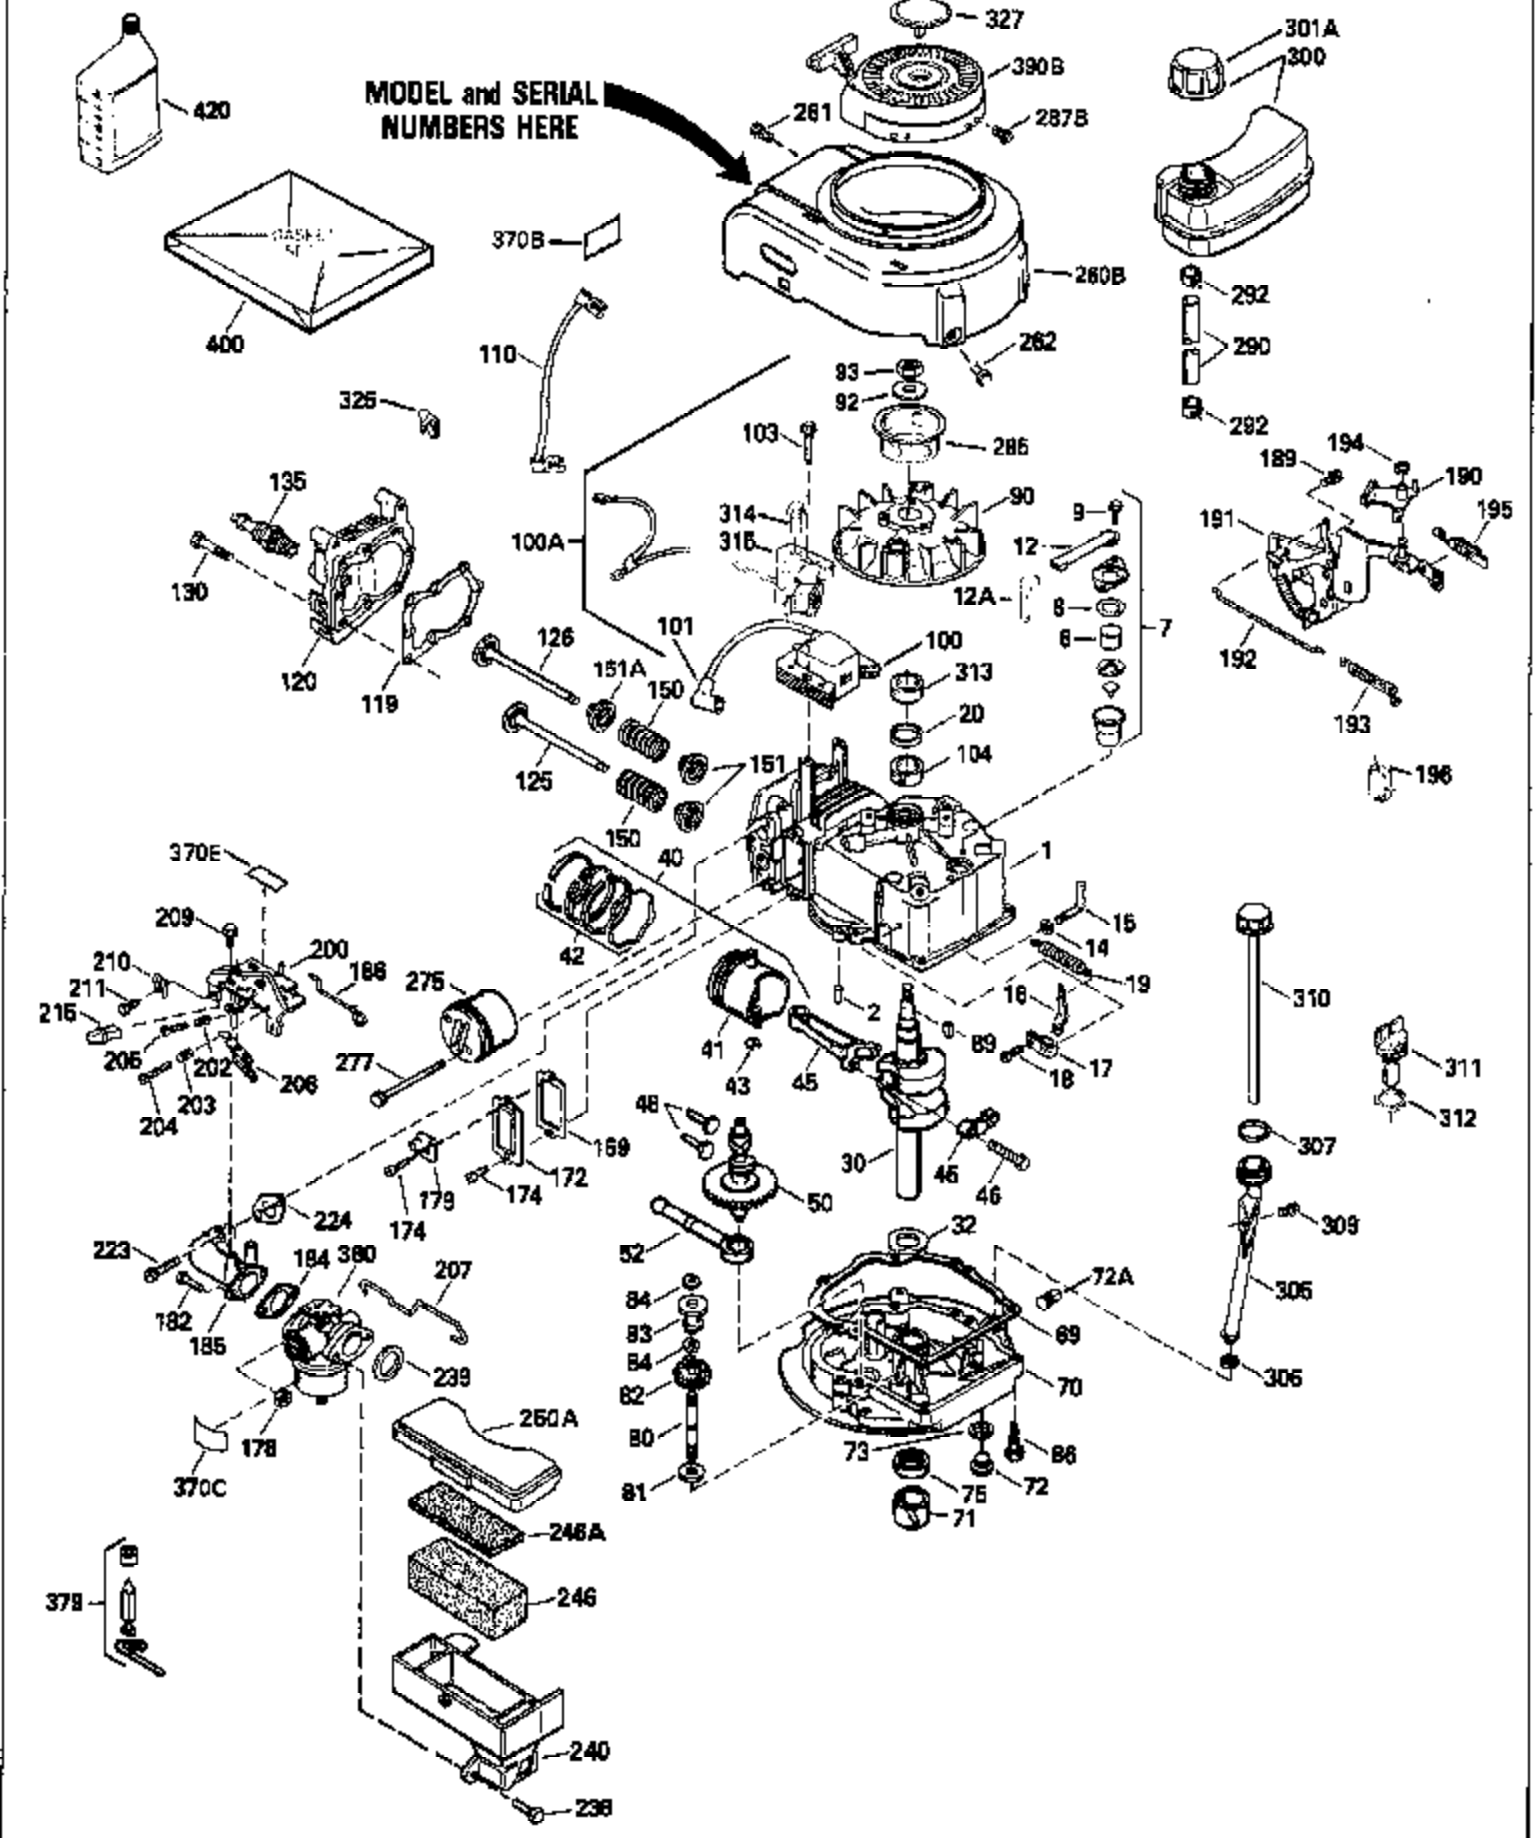

ILLUSTRATION SHOWS TYPICAL PARTS ONLY. ORDER BY PART NUMBER. PARTS NOT LISTED ARE SUPPLIED BY OEM.

MODEL and SERIAL
NUMBERS HERE

Ref #	Part Number	Qty	Description
1	35022		Cylinder Ass'y. (Incl.2, 8, 9 & 20) (2-5/16")
2	26727		Pin, Dowel
6	33734		Element, Breather
7	34214A		Breather Ass'y. (Incl. 6, 8, 9, 12 & 12A)
8	33735		* Gasket, Breather
9	30200		Screw, 10-24 x 9/16"
12	33886		Tube, Breather
14	28277		Washer
15	30589		Rod, Governor (Incl. 14)
16	31383A		Lever, Governor
17	31335		Clamp, Governor lever
18	650548		Screw, 8-32 x 5/16"
19	31361		Spring, Extension
20	32600		Seal, Oil
30	34460A		Crankshaft Ass'y.
40	34499		Piston, Pin & Ring Set (Std.) (2-5/16 " Bore)
40	34526		Piston, Pin & Ring Set (.010" OS)
40	34527		Piston, Pin & Ring Set (.020" OS)
41	31761B		Piston & Pin Ass'y. (Incl. 43)(Std.)(2-5/16")
41	32662B		Piston & Pin Ass'y. (Incl. 43) (.010" OS)
41	32663B		Piston & Pin Ass'y. (Incl. 43) (.020" OS)
42	27565		Ring Set (Std.) (2-5/16" Bore)
42	27566		Ring Set (.010" OS)
42	27567		Ring Set (.020" OS)
43	20381		Ring, Piston pin retaining
45	30963B		Rod Assy., Connecting (Incl. 46)
46	32610A		Bolt, Connecting rod
48	27241		Lifter, Valve
50	33148A		Camshaft
52	29914		Oil Pump Assy.
69	35261		* Gasket, Mounting flange
70	30571A		Flange Ass'y. (Incl. 72, 73, 75, 80 & 311)
72	30572		Plug, Oil drain (Incl. 73)
73	28833		* Drain Plug Gasket (Not req. W/plastic plug)
75	26208		Seal, Oil
80	30574		Shaft, Governor
81	30590A		Washer, Flat
82	30591		Gear Assy., Governor (Incl. 81)
83	30588A		Spool, Governor
84	29193		Ring, Retaining
86	650488		Screw, 1/4-20 x 1-1/4"
89	610995		Flywheel Key
90	611046A		Flywheel
92	650815		Washer, Belleville
93	650816		Nut, Flywheel
100	34431		Solid State Ignition NOTE: Specs with this ignition system can still service individual components (points, condenser, etc.)See Div. 3, Sec. A, page TVS75 & TVS90 4,Reference numbers 122 thru 134. (This coil has been superseded to 730207 solid state conversion kit)
100	730207		Magneto-to-Solid State Conversion Kit (Includes solid state module, solid state flywheel key, and instructions.)(Use as required on external ignition engines only.)
103	650814		Screw, Torx T-15, 10-24 x 1"
110	34432		Ground Wire
119	29953C		* Gasket, Cylinder head
120	34335		Head, Cylinder