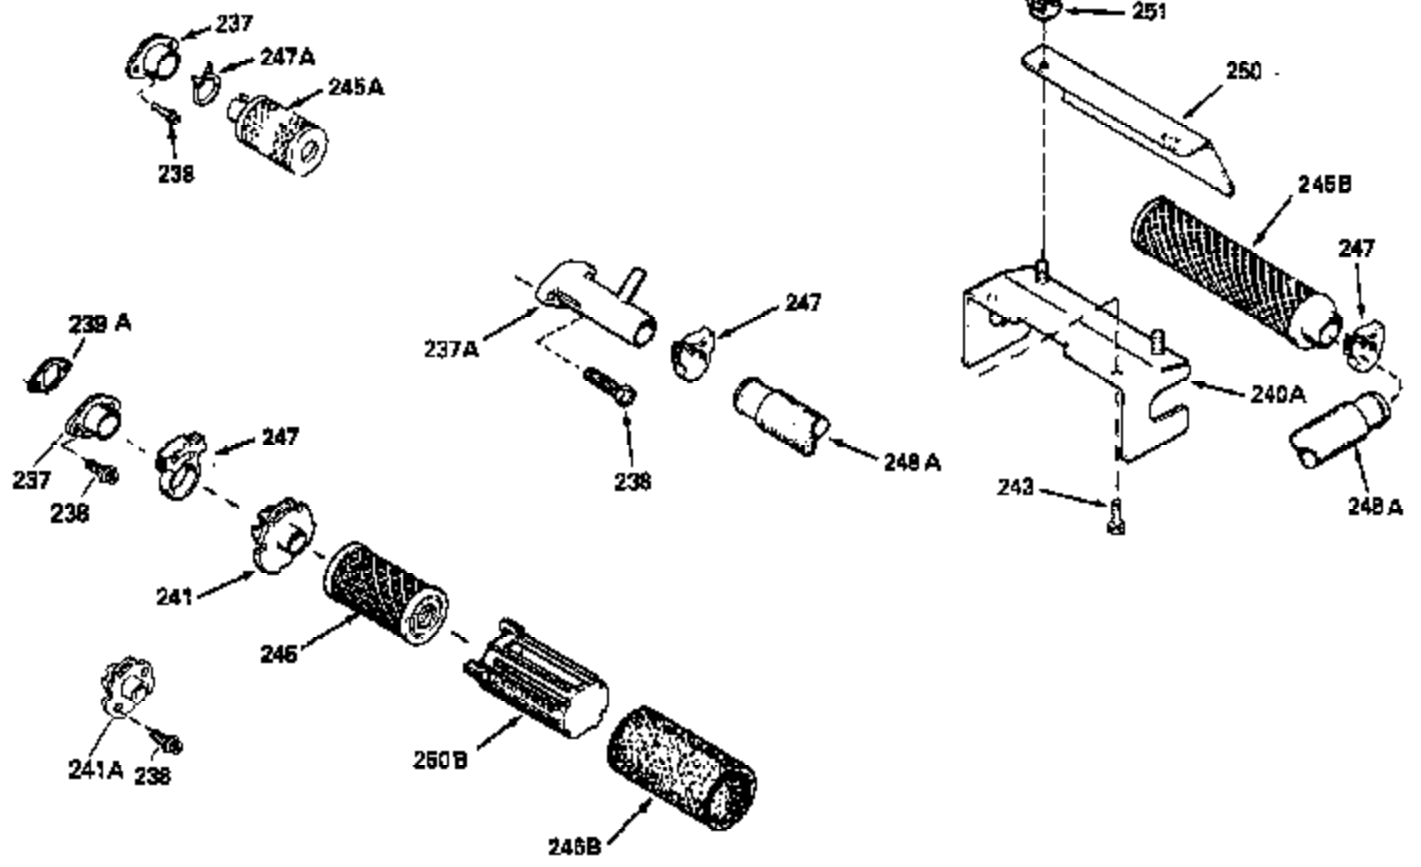

Ref #	Part Number	Qty	Description
19	31361		Spring, Extension
69	35261		* Gasket, Mounting flange
182	6201		Screw, 1/4-28 x 7/8"
185	31384A		Pipe, Intake (Incl. 224)
186	34337		Link, Governor spring
209	30200		Screw, 10-24 x 9/16"
223	650451		Screw, 1/4-20 x 1"
238	650806		Screw, 10-32 x 5/8"
246B	35435		Filter, Pre-Air (Use as required)
379	631021		Inlet Needle, Seat & Clip Assy.