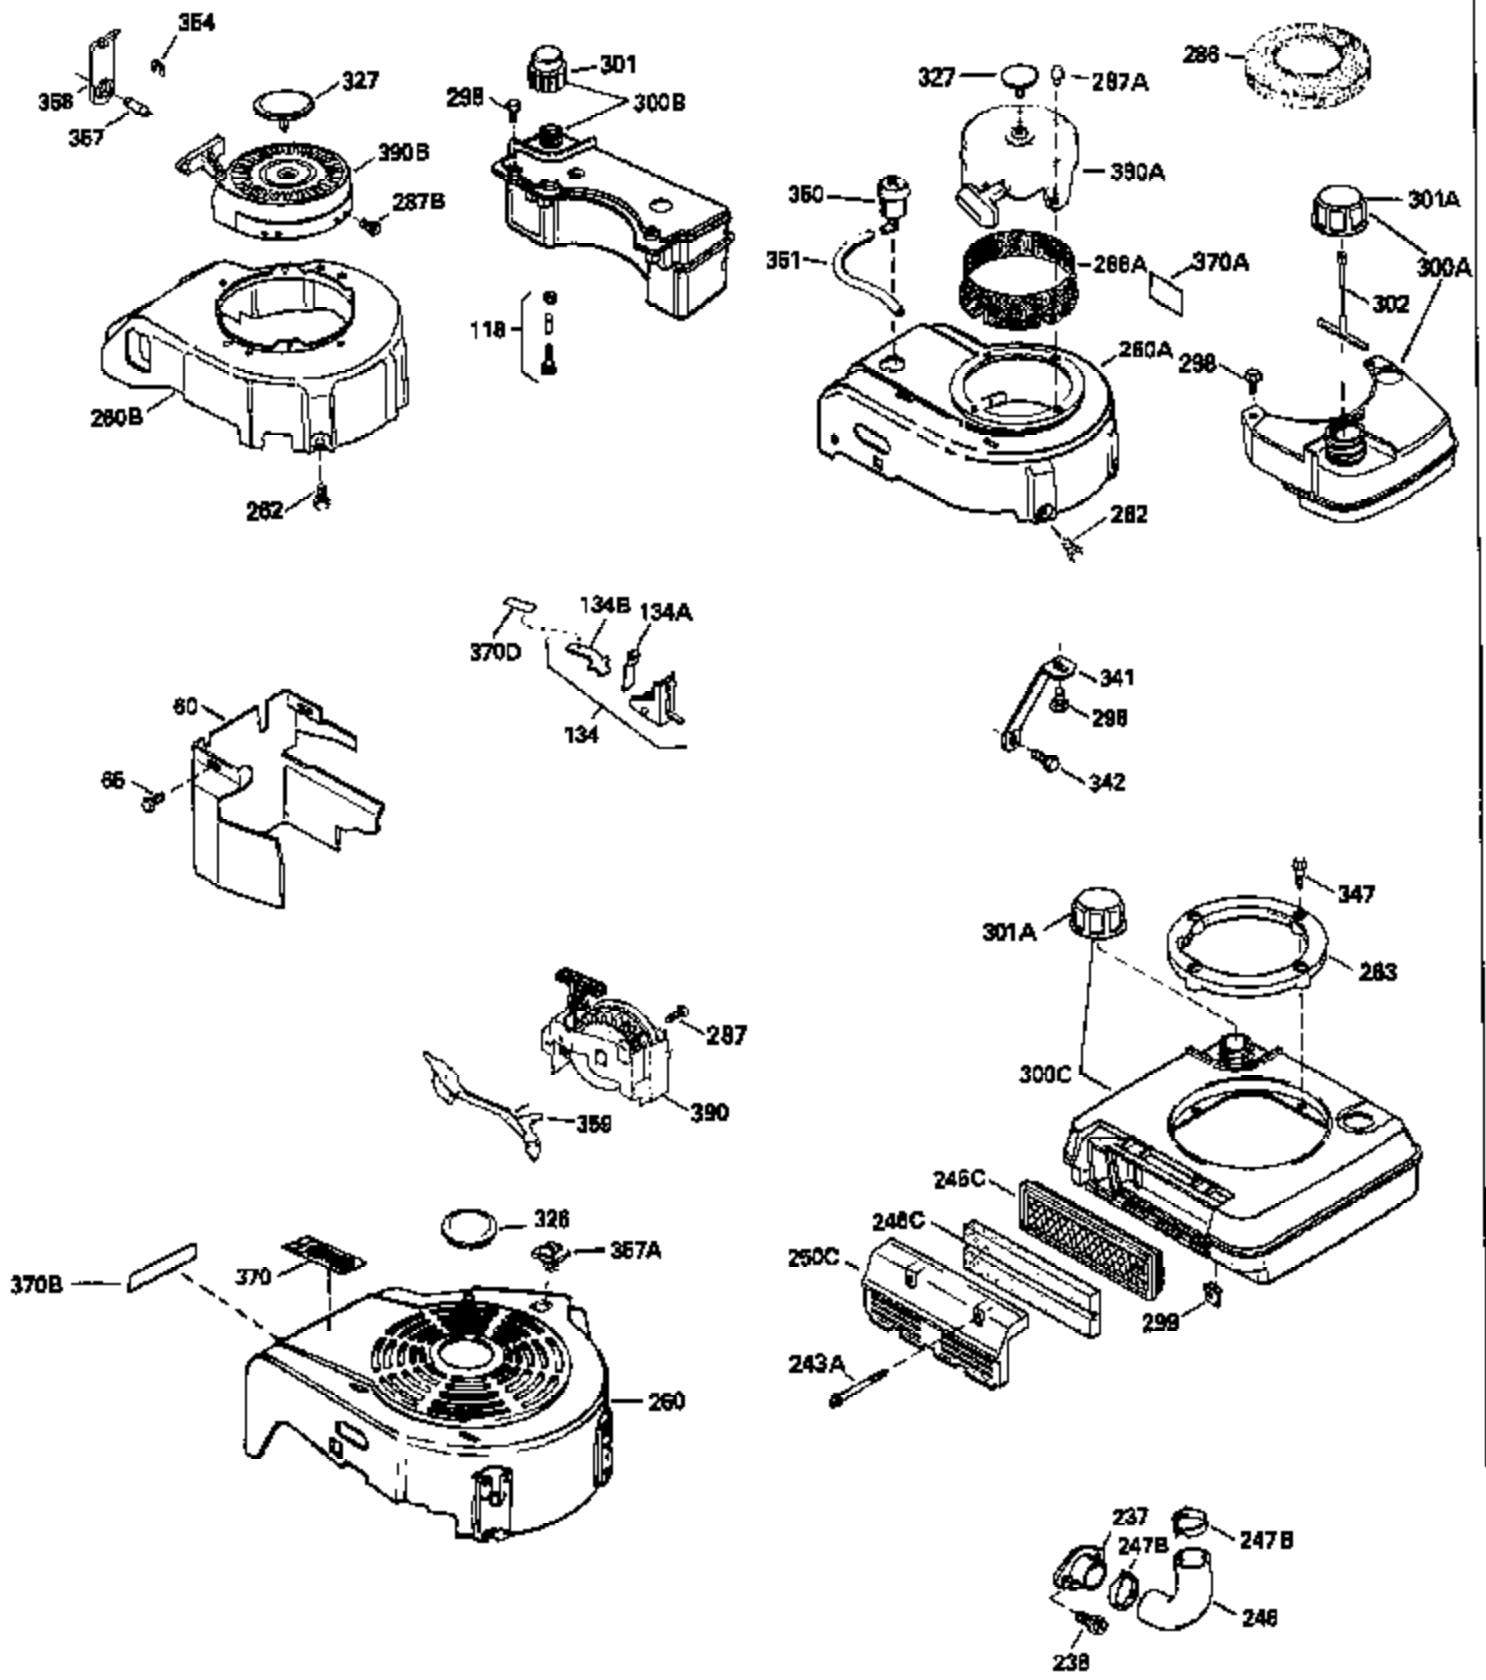

ILLUSTRATION SHOWS TYPICAL PARTS ONLY. ORDER BY PART NUMBER. PARTS NOT LISTED ARE SUPPLIED BY OEM.

Ref #	Part Number	Qty	Description
118	730194		Rope Guide Kit (Use as required with 34476 fuel tank)
238	650806		Screw, 10-32 x 5/8"
246C	35705		Filter, Pre-Air (Optional)
260A	34859		Housing, Blower
262	650831		Screw, 1/4-20 x 15/32"
286	35009		Screen, Starter cup
287A	650735		Screw, 10-24 x 3/8" (Use as required)
287A			Pop Rivet, (3/16" Dia.)(Purchase locally)
301	33032		Fuel Cap
370	550223		Decal, Name
370A	34346		Decal, Instruction
379	631021		Inlet Needle, Seat & Clip Assy.
390A	590420		Rewind Starter (Refer to Division 5, Section C, page 25 or Fiche 8, Grid G-7 for breakdown)