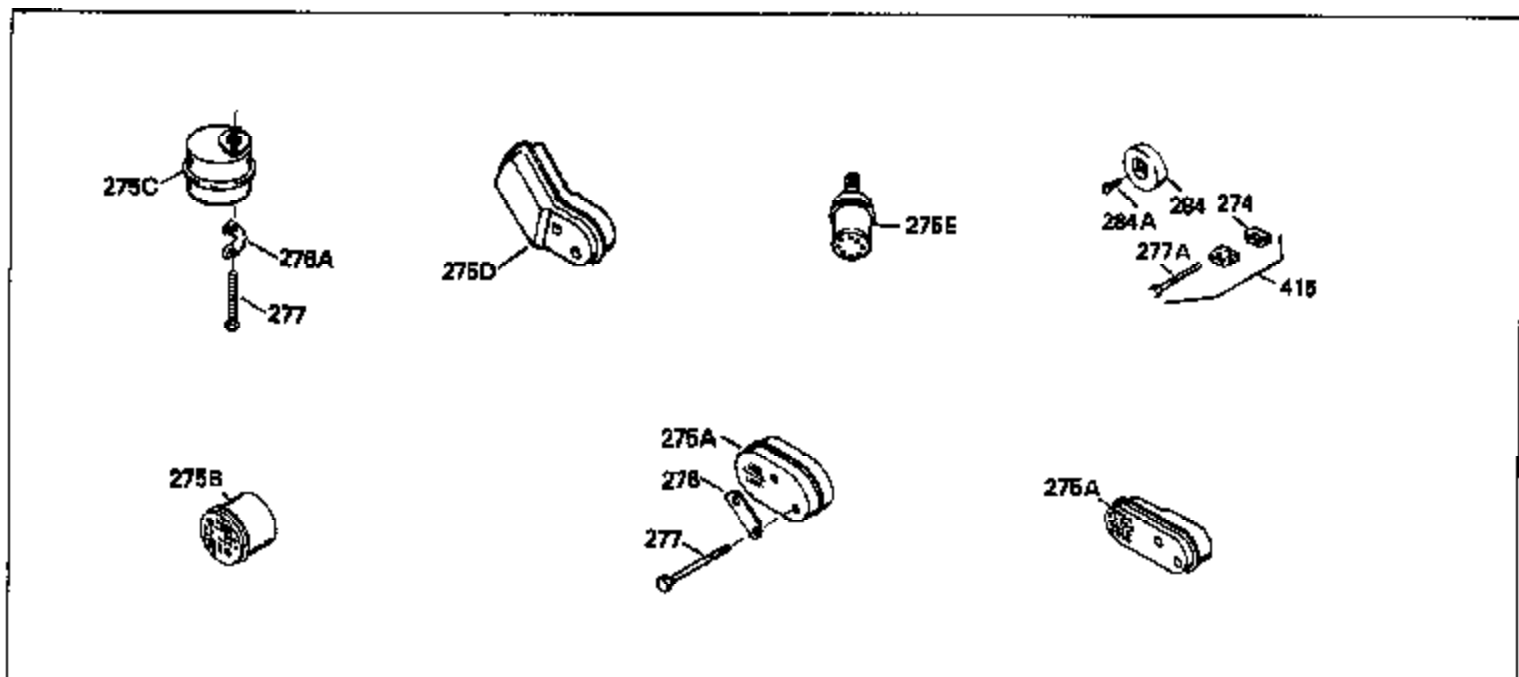

Ref #	Part Number	Qty	Description
210	27793		Clip, Conduit
211	28942		Screw, 10-32 x 3/8"
274	26754A		* Gasket, Exhaust (Use as required)
277A	30063		Screw, 1/4-20 x 1/2" (Use as required)
277	650795		Screw, 1/4-20 x 2-1/4"
370F	34387		Decal, Instruction (Optional)
379	631021		Inlet Needle, Seat & Clip Assy.
415	730162		Muffler Adap.Kit(Incl.274,277A)(Use a s req.)
430	730574		Debris Screen Kit (Incl. 370F,431-433)(Opt.)
431	35596		Screen, Debris (Optional)
432	35597		Bracket, Debris screen (Optional)
433	650910		Screw, 8-32 x 1/4" (Optional)