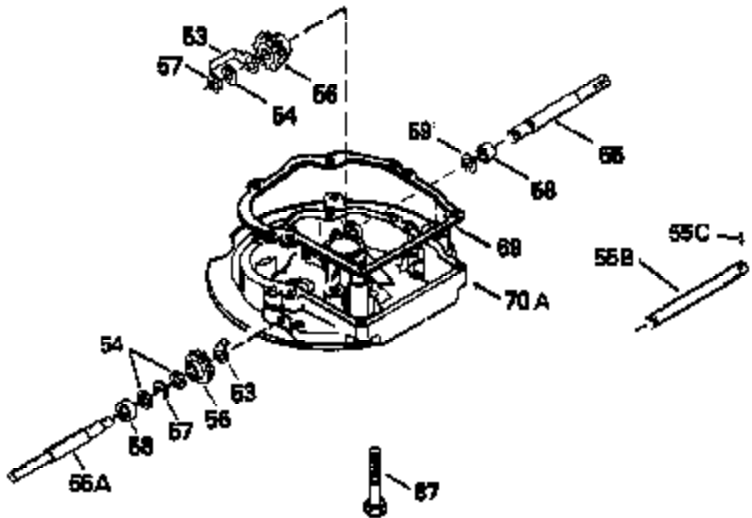

Ref #	Part Number	Qty	Description
19	31361		Spring, Extension
69	35261		* Gasket, Mounting flange
182	6201		Screw, 1/4-28 x 7/8"
185	31384A		Pipe, Intake (Incl. 224)
186	34337		Link, Governor spring
209	30200		Screw, 10-24 x 9/16"
223	650451		Screw, 1/4-20 x 1"
238	650806		Screw, 10-32 x 5/8"
246B	35435		Filter, Pre-Air (Use as required)
379	631021		Inlet Needle, Seat & Clip Assy.