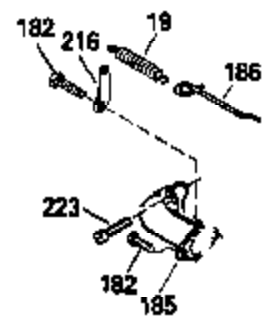

Ref #	Part Number	Qty	Description
19	31361		Spring, Extension
69	35261		* Gasket, Mounting flange
182	6201		Screw, 1/4-28 x 7/8"
185	31384A		Pipe, Intake (Incl. 224)
186	34337		Link, Governor spring
209	30200		Screw, 10-24 x 9/16"
223	650451		Screw, 1/4-20 x 1"
238	650806		Screw, 10-32 x 5/8"
246B	35435		Filter, Pre-Air (Use as required)
379	631021		Inlet Needle, Seat & Clip Assy.