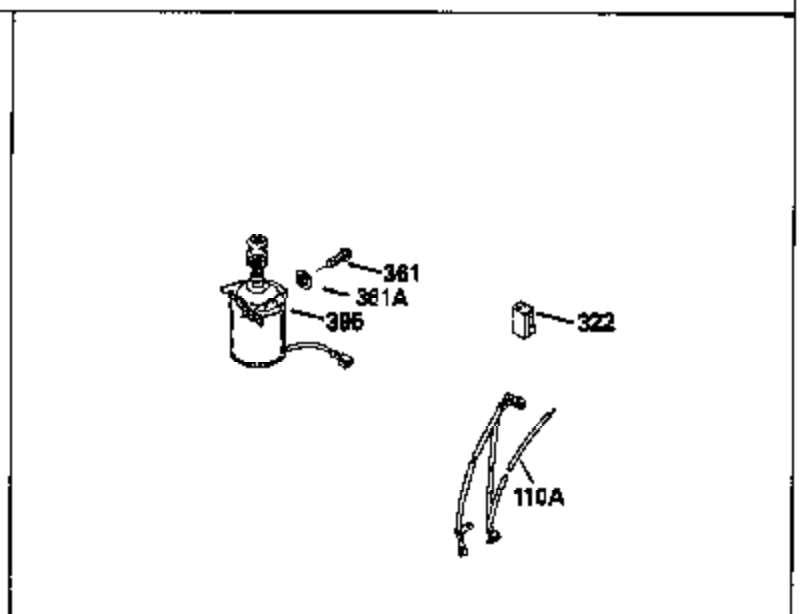

Ref #	Part Number	Qty	Description
210	27793		Clip, Conduit
211	28942		Screw, 10-32 x 3/8"
274	26754A		* Gasket, Exhaust (Use as required)
277A	30063		Screw, 1/4-20 x 1/2" (Use as required)
277	650795		Screw, 1/4-20 x 2-1/4"
370F	34387		Decal, Instruction (Optional)
379	631021		Inlet Needle, Seat & Clip Assy.
415	730162		Muffler Adap.Kit(Incl.274,277A)(Use a s req.)
430	730574		Debris Screen Kit (Incl. 370F,431-433)(Opt.)
431	35596		Screen, Debris (Optional)
432	35597		Bracket, Debris screen (Optional)
433	650910		Screw, 8-32 x 1/4" (Optional)