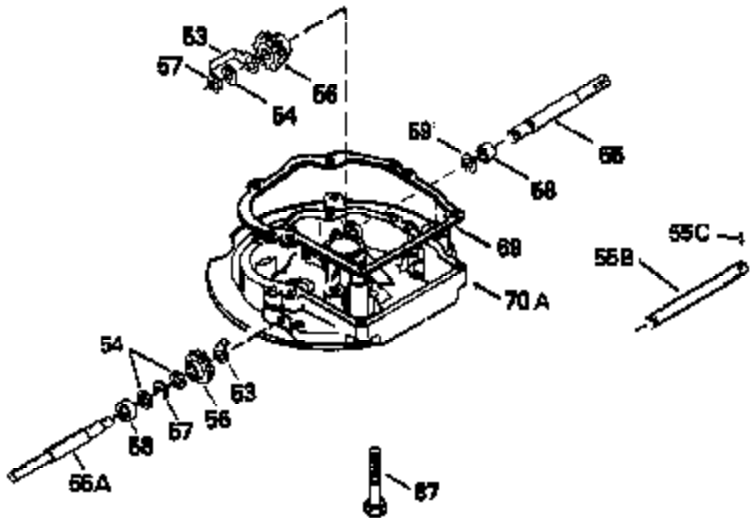

Ref #	Part Number	Qty	Description
19	31386		Spring, Governor
69	35261		* Gasket, Mounting flange
167	32924		Spring, Speed adjusting screw
168	650688		Screw, 10-32 x 1"
182	6201		Screw, 1/4-28 x 7/8"
185	31384A		Pipe, Intake (Incl. 224)
186	34337		Link, Governor spring
201	33150		Bracket, Over ride control
209	30200		Screw, 10-24 x 9/16"
223	650451		Screw, 1/4-20 x 1"
238	650806		Screw, 10-32 x 5/8"
246B	35435		Filter, Pre-Air (Use as required)
379	631021		Inlet Needle, Seat & Clip Assy.