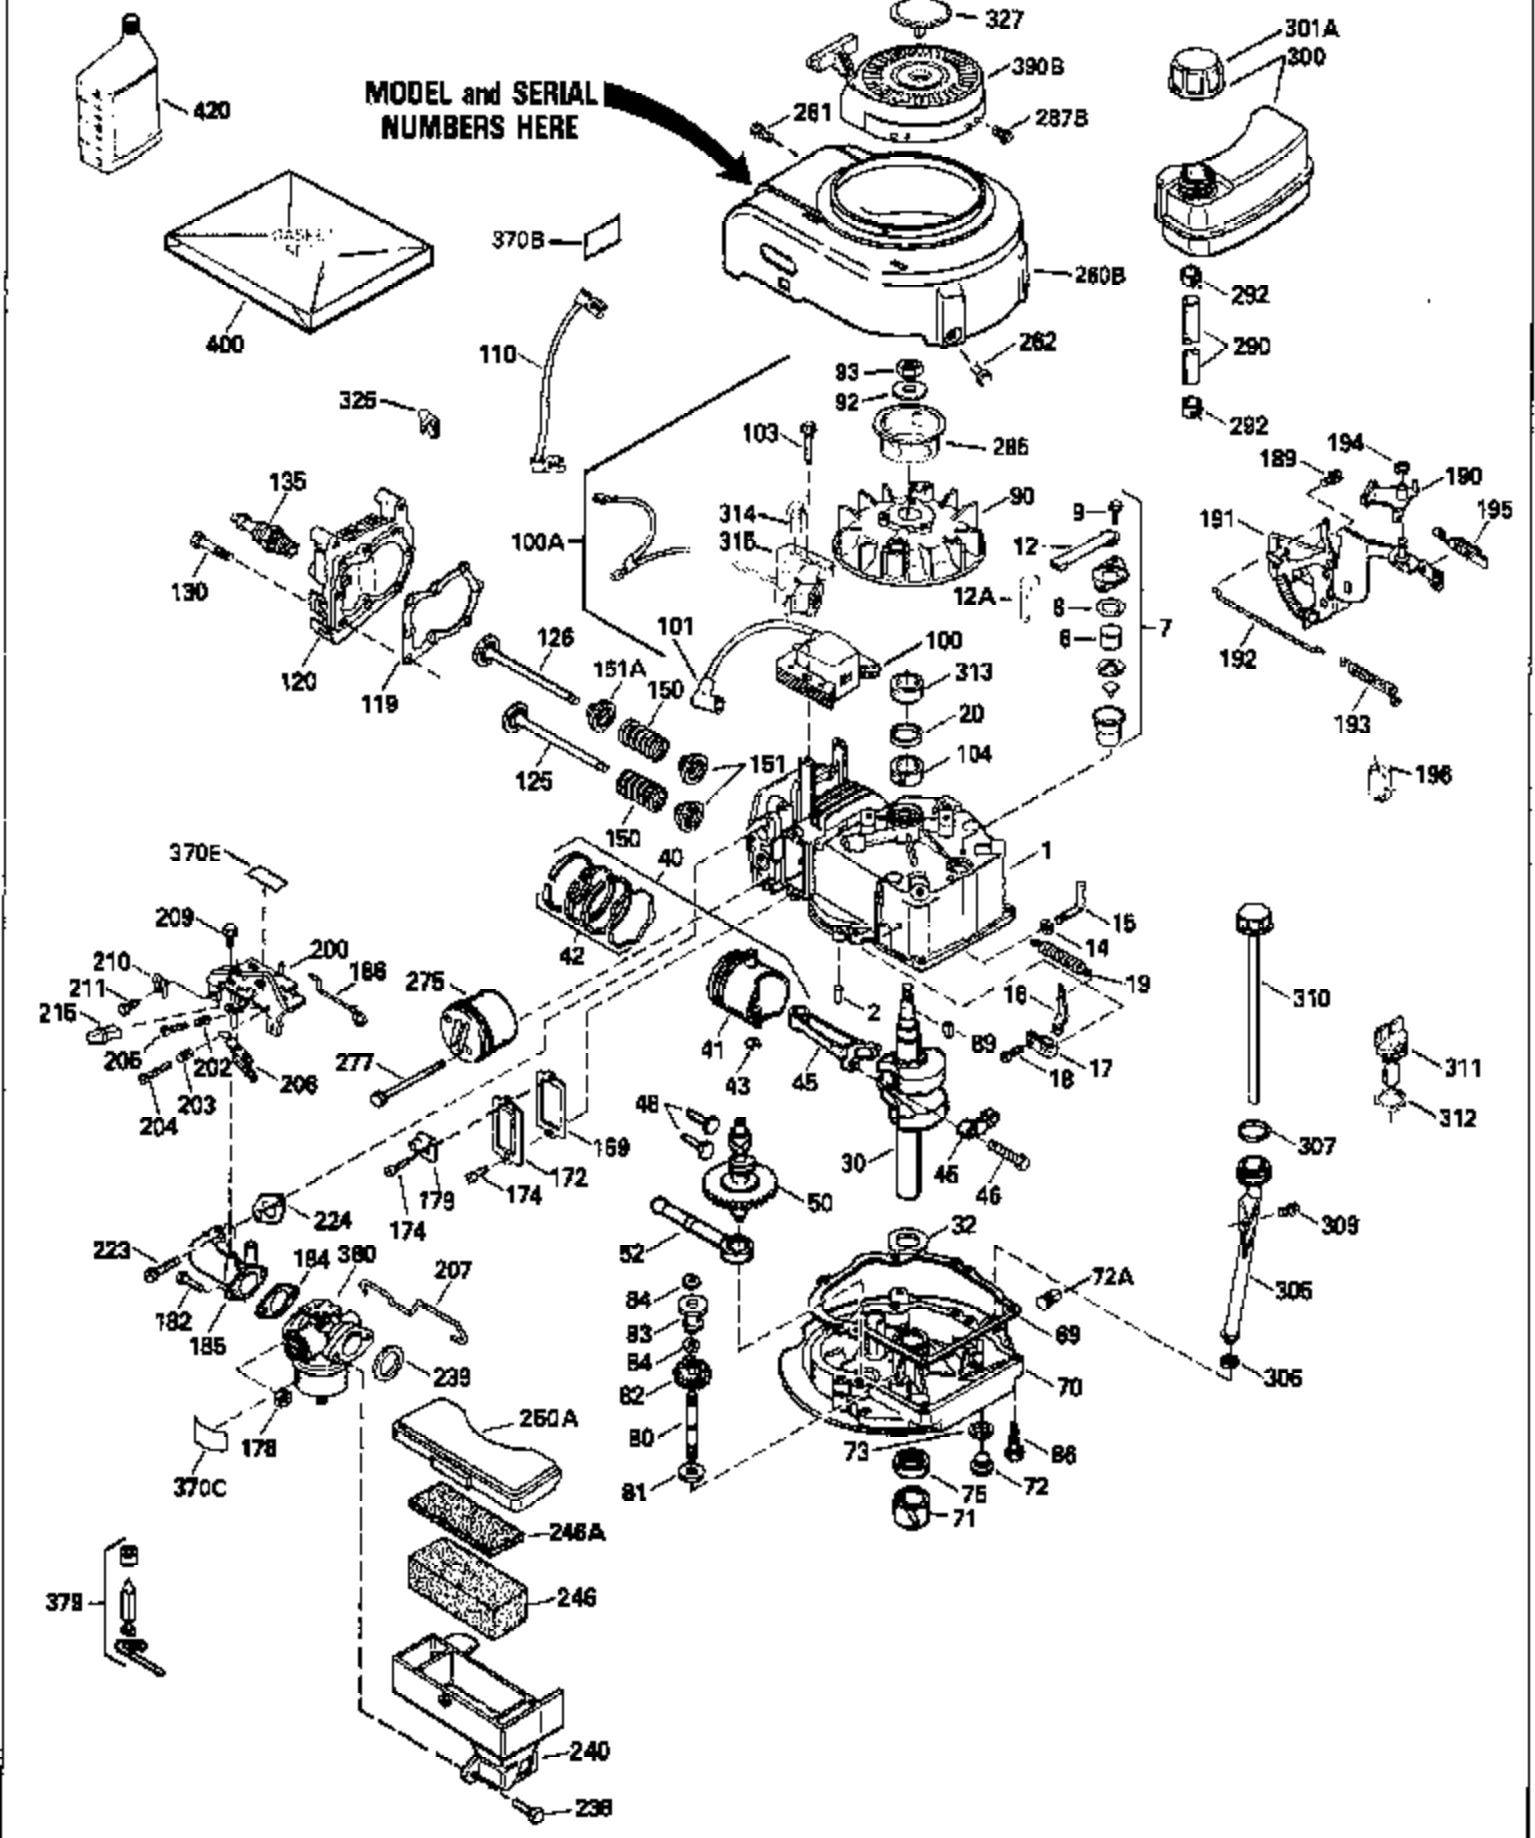

ILLUSTRATION SHOWS TYPICAL PARTS ONLY. ORDER BY PART NUMBER. PARTS NOT LISTED ARE SUPPLIED BY OEM.

MODEL and SERIAL
NUMBERS HERE

Ref #	Part Number	Qty	Description
1	35022		Cylinder Ass'y. (Incl.2, 8, 9 & 20) (2-5/16")
2	26727		Pin, Dowel
6	33734		Element, Breather
7	34214A		Breather Ass'y. (Incl. 6, 8, 9, 12 & 12A)
8	33735		* Gasket, Breather
9	30200		Screw, 10-24 x 9/16"
12	33886		Tube, Breather
14	28277		Washer
15	30589		Rod, Governor (Incl. 14)
16	31383A		Lever, Governor
17	31335		Clamp, Governor lever
18	650548		Screw, 8-32 x 5/16"
19	31386		Spring, Governor
20	32600		Seal, Oil
30	34463		Crankshaft Ass'y.
40	34499		Piston, Pin & Ring Set (Std.) (2-5/16 " Bore)
40	34526		Piston, Pin & Ring Set (.010" OS)
40	34527		Piston, Pin & Ring Set (.020" OS)
41	31761B		Piston & Pin Ass'y. (Incl. 43)(Std.)(2-5/16")
41	32662B		Piston & Pin Ass'y. (Incl. 43) (.010" OS)
41	32663B		Piston & Pin Ass'y. (Incl. 43) (.020" OS)
42	27565		Ring Set (Std.) (2-5/16" Bore)
42	27566		Ring Set (.010" OS)
42	27567		Ring Set (.020" OS)
43	20381		Ring, Piston pin retaining
45	30963B		Rod Assy., Connecting (Incl. 46)
46	32610A		Bolt, Connecting rod
48	27241		Lifter, Valve
50	33148A		Camshaft
52	29914		Oil Pump Assy.
69	35261		* Gasket, Mounting flange
70	30571A		Flange Ass'y. (Incl. 72, 73, 75, 80 & 311)
72	30572		Plug, Oil drain (Incl. 73)
73	28833		* Drain Plug Gasket (Not req. W/plastic plug)
75	26208		Seal, Oil
80	30574		Shaft, Governor
81	30590A		Washer, Flat
82	30591		Gear Assy., Governor (Incl. 81)
83	30588A		Spool, Governor
84	29193		Ring, Retaining
86	650488		Screw, 1/4-20 x 1-1/4"
89	611004		Flywheel Key
90	611046A		Flywheel
92	650815		Washer, Belleville
93	650816		Nut, Flywheel
100	730207		Magneto-to-Solid State Conversion Kit (Includes solid state module, solid state flywheel key, and instructions.)(Use as required on external ignition engines only.)
100	34443A		Solid State Assy.
103	650814		Screw, Torx T-15, 10-24 x 1"
110	34231		Ground Wire
119	29953C		* Gasket, Cylinder head
120	34335		Head, Cylinder
125	29313C		Exhaust Valve (Std.) (Incl. 151)
125	29315C		Exhaust Valve (1/32" OS) (Incl. 151)
126	29314B		Intake Valve (Std.) (Incl. 151)
126	29315C		Intake Valve (1/32" OS) (Incl. 151)