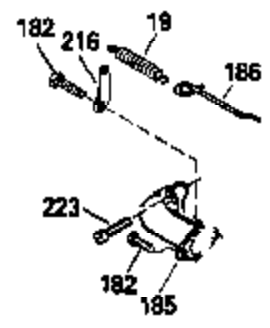

Ref #	Part Number	Qty	Description
19	31386		Spring, Governor
69	35261		* Gasket, Mounting flange
167	32924		Spring, Speed adjusting screw
168	650688		Screw, 10-32 x 1"
182	6201		Screw, 1/4-28 x 7/8"
185	31384A		Pipe, Intake (Incl. 224)
186	34337		Link, Governor spring
201	33150		Bracket, Over ride control
209	30200		Screw, 10-24 x 9/16"
223	650451		Screw, 1/4-20 x 1"
238	650806		Screw, 10-32 x 5/8"
246B	35435		Filter, Pre-Air (Use as required)
379	631021		Inlet Needle, Seat & Clip Assy.