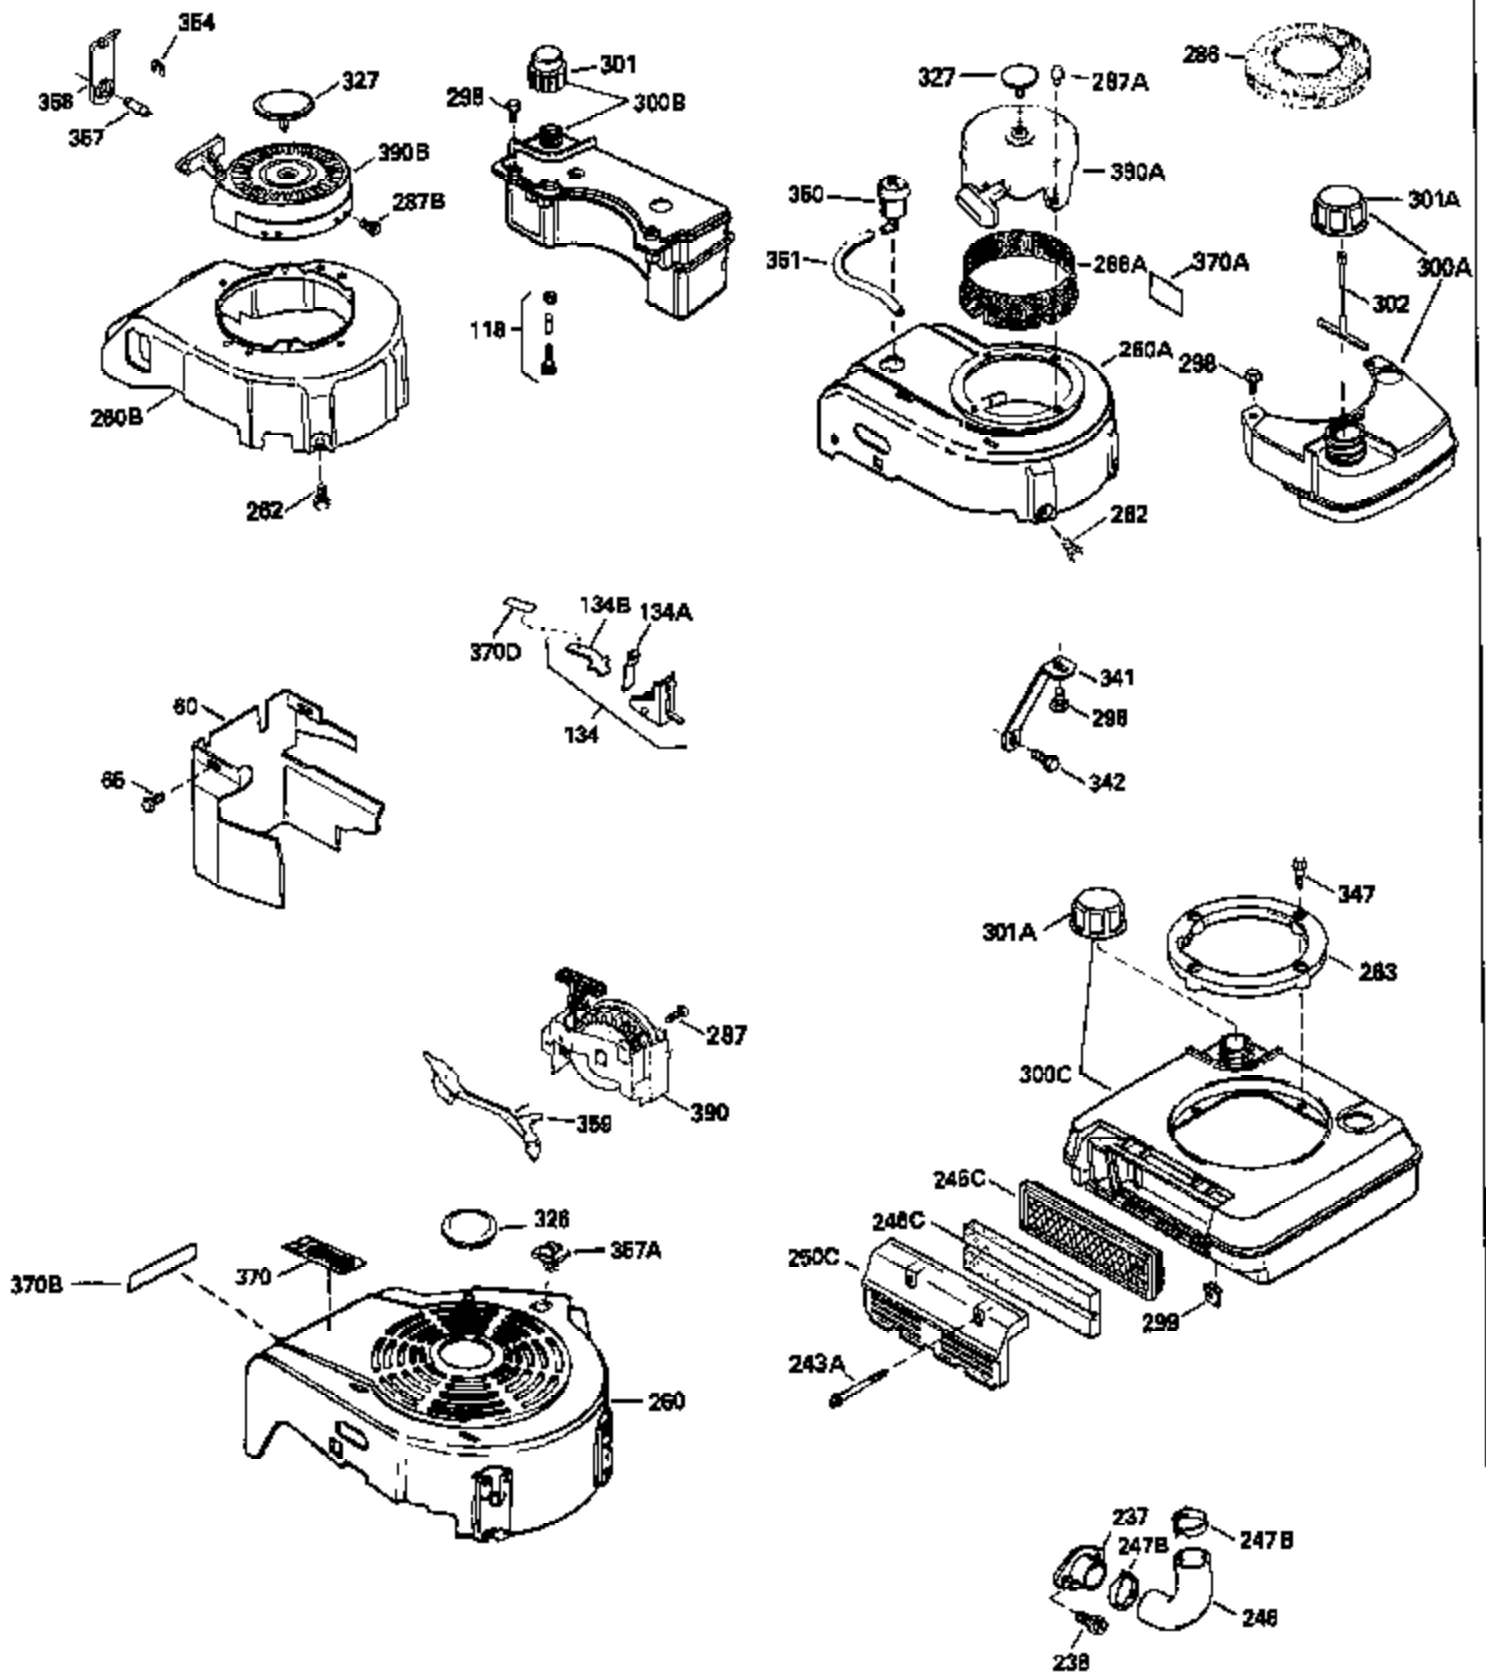

ILLUSTRATION SHOWS TYPICAL PARTS ONLY. ORDER BY PART NUMBER. PARTS NOT LISTED ARE SUPPLIED BY OEM.

Ref #	Part Number	Qty	Description
118	730194		Rope Guide Kit (Use as required with 34476 fuel tank)
238	650806		Screw, 10-32 x 5/8"
246C	35705		Filter, Pre-Air (Optional)
260A	34859		Housing, Blower
262	650831		Screw, 1/4-20 x 15/32"
286	35009		Screen, Starter cup
287A	650735		Screw, 10-24 x 3/8" (Use as required)
287A			Pop Rivet, (3/16" Dia.)(Purchase locally)
301	33032		Fuel Cap
370A	34346		Decal, Instruction
379	631021		Inlet Needle, Seat & Clip Assy.
390A	590420		Rewind Starter (Refer to Division 5, Section C, page 25 or Fiche 8, Grid G-7 for breakdown)