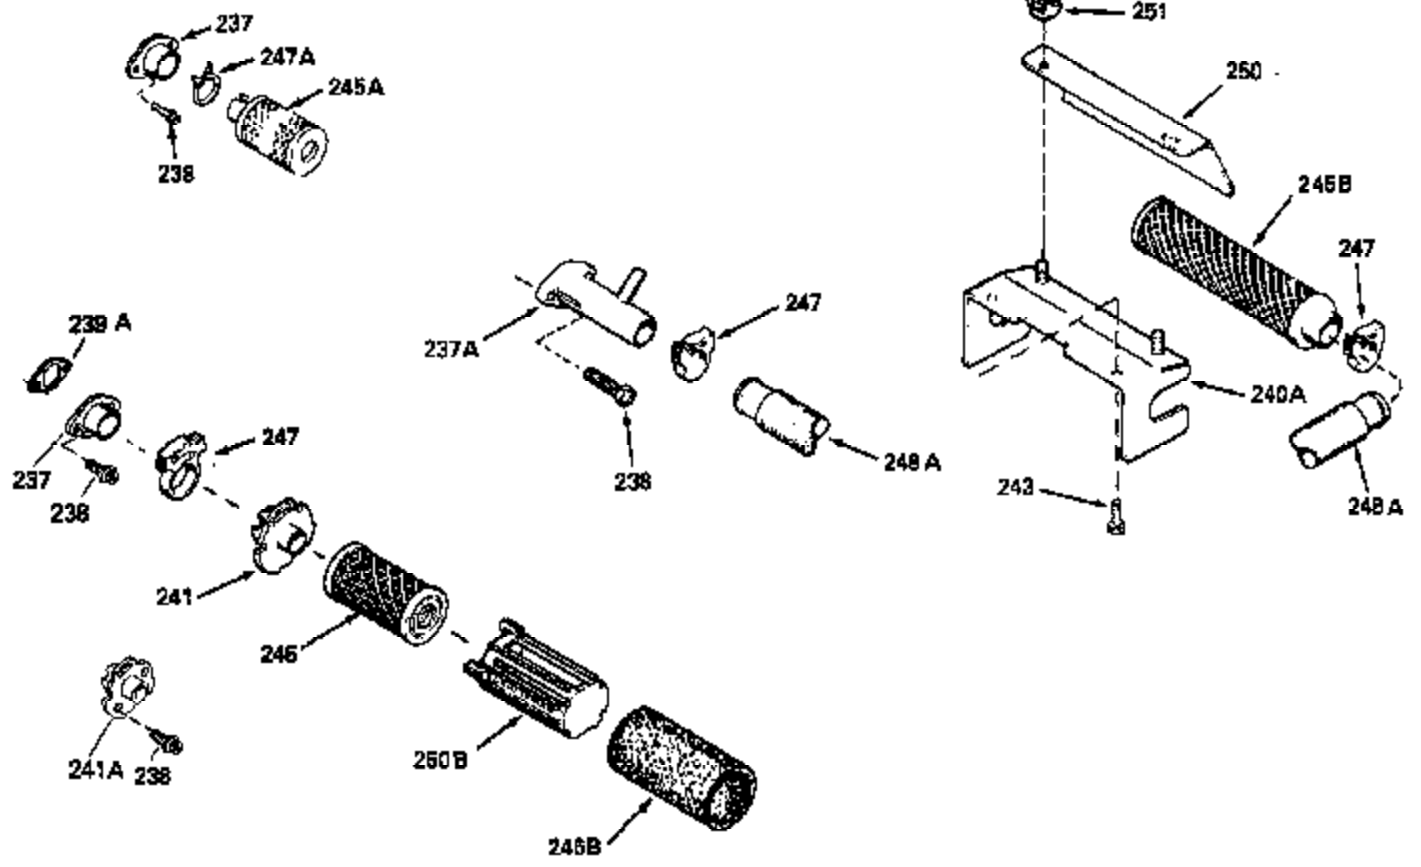

Ref #	Part Number	Qty	Description
19	31386		Spring, Governor
69	35261		* Gasket, Mounting flange
167	32924		Spring, Speed adjusting screw
168	650688		Screw, 10-32 x 1"
182	6201		Screw, 1/4-28 x 7/8"
185	31384A		Pipe, Intake (Incl. 224)
186	34337		Link, Governor spring
201	33150		Bracket, Over ride control
209	30200		Screw, 10-24 x 9/16"
223	650451		Screw, 1/4-20 x 1"
238	650806		Screw, 10-32 x 5/8"
246B	35435		Filter, Pre-Air (Use as required)
379	631021		Inlet Needle, Seat & Clip Assy.