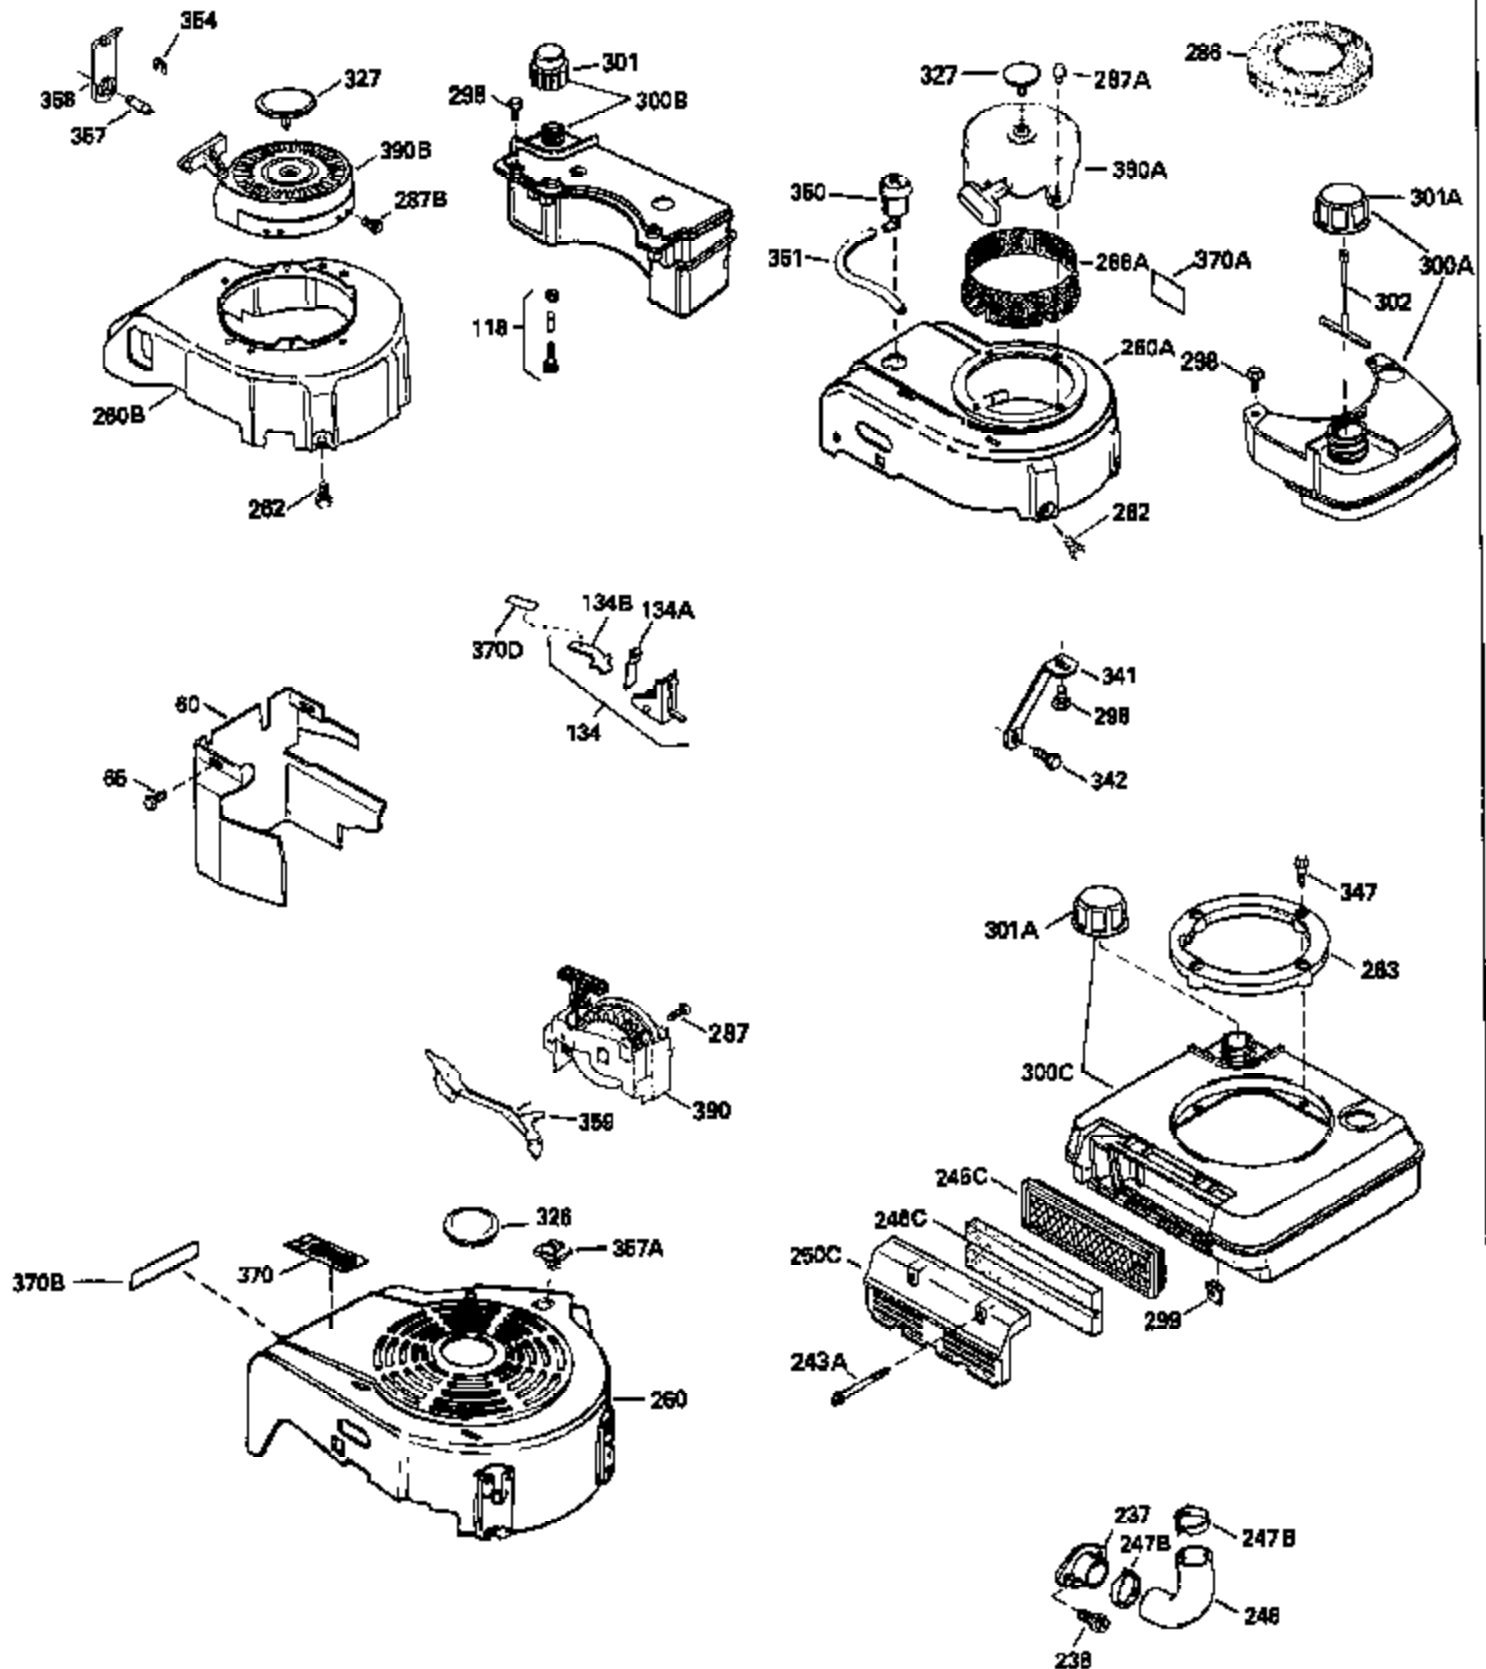

ILLUSTRATION SHOWS TYPICAL PARTS ONLY. ORDER BY PART NUMBER. PARTS NOT LISTED ARE SUPPLIED BY OEM.

Ref #	Part Number	Qty	Description
118	730194		Rope Guide Kit (Use as required with 34476 fuel tank)
238	650806		Screw, 10-32 x 5/8"
246C	35705		Filter, Pre-Air (Optional)
260A	34859		Housing, Blower
262	650831		Screw, 1/4-20 x 15/32"
286	35009		Screen, Starter cup
287A	650735		Screw, 10-24 x 3/8" (Use as required)
287A			Pop Rivet, (3/16" Dia.)(Purchase locally)
301	33032		Fuel Cap
370	550223		Decal, Name
370A	34346		Decal, Instruction
379	631021		Inlet Needle, Seat & Clip Assy.
390A	590420		Rewind Starter (Refer to Division 5, Section C, page 25 or Fiche 8, Grid G-7 for breakdown)