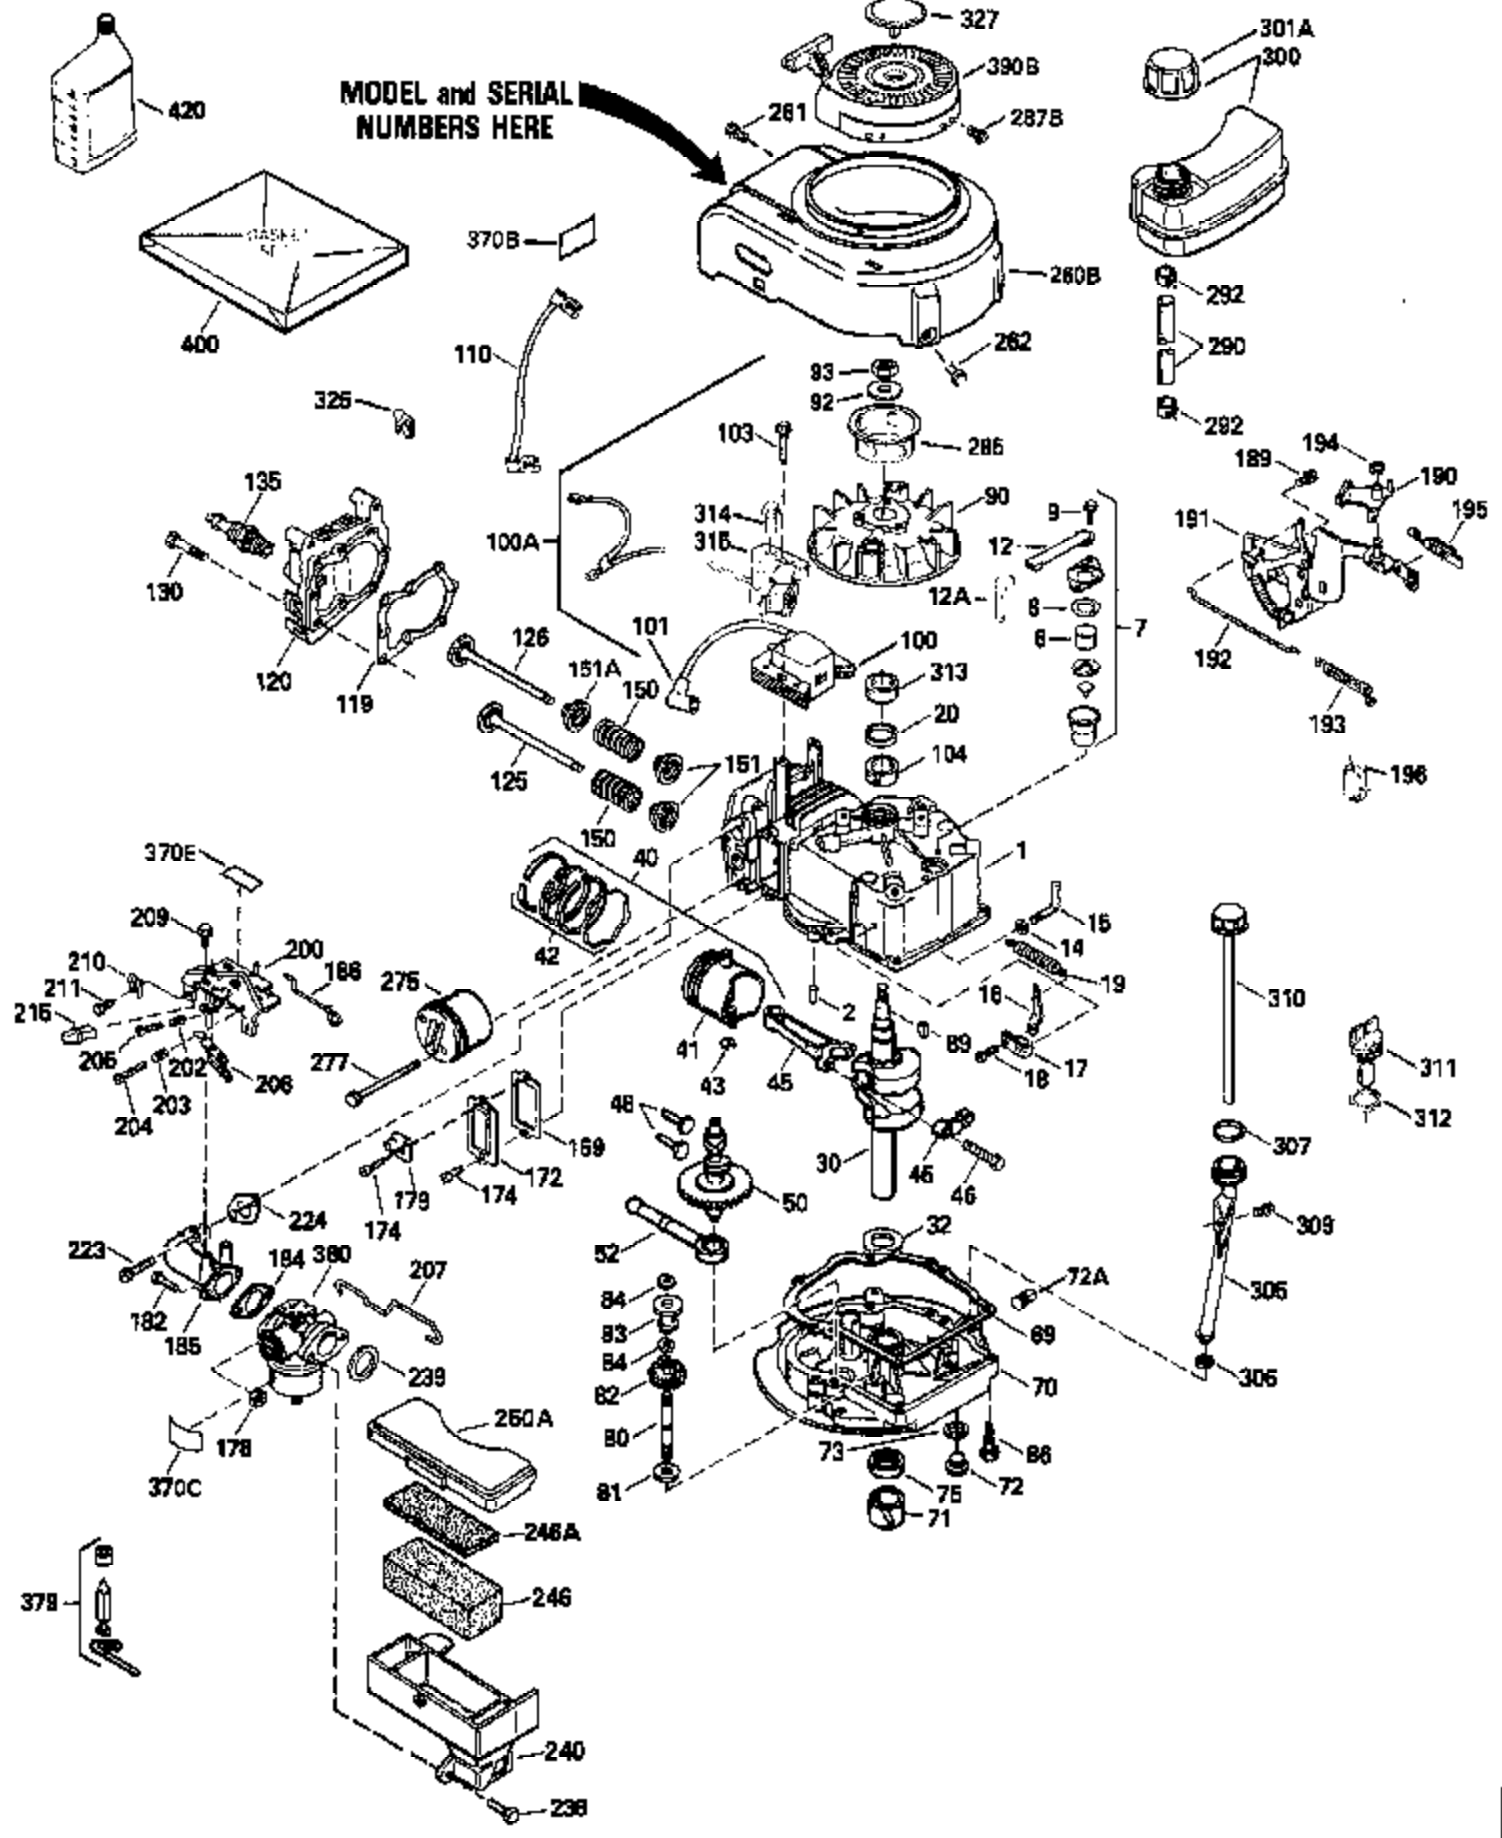

ILLUSTRATION SHOWS TYPICAL PARTS ONLY. ORDER BY PART NUMBER. PARTS NOT LISTED ARE SUPPLIED BY OEM.

MODEL and SERIAL
NUMBERS HERE

Ref #	Part Number	Qty	Description
1	35022		Cylinder Ass'y. (Incl.2, 8, 9 & 20) (2-5/16")
2	26727		Pin, Dowel
6	33734		Element, Breather
7	34214A		Breather Ass'y. (Incl. 6, 8, 9, 12 & 12A)
8	33735		* Gasket, Breather
9	30200		Screw, 10-24 x 9/16"
12	33886		Tube, Breather
14	28277		Washer
15	30589		Rod, Governor (Incl. 14)
16	31383A		Lever, Governor
17	31335		Clamp, Governor lever
18	650548		Screw, 8-32 x 5/16"
19	31361		Spring, Extension
20	32600		Seal, Oil
30	34463		Crankshaft Ass'y.
40	34499		Piston, Pin & Ring Set (Std.) (2-5/16 " Bore)
40	34526		Piston, Pin & Ring Set (.010" OS)
40	34527		Piston, Pin & Ring Set (.020" OS)
41	31761B		Piston & Pin Ass'y. (Incl. 43)(Std.)(2-5/16")
41	32662B		Piston & Pin Ass'y. (Incl. 43) (.010" OS)
41	32663B		Piston & Pin Ass'y. (Incl. 43) (.020" OS)
42	27565		Ring Set (Std.) (2-5/16" Bore)
42	27566		Ring Set (.010" OS)
42	27567		Ring Set (.020" OS)
43	20381		Ring, Piston pin retaining
45	30963B		Rod Assy., Connecting (Incl. 46)
46	32610A		Bolt, Connecting rod
48	27241		Lifter, Valve
50	33148A		Camshaft
52	29914		Oil Pump Assy.
69	35261		* Gasket, Mounting flange
70	30571A		Flange Ass'y. (Incl. 72, 73, 75, 80 & 311)
72	30572		Plug, Oil drain (Incl. 73)
73	28833		* Drain Plug Gasket (Not req. W/plastic plug)
75	26208		Seal, Oil
80	30574		Shaft, Governor
81	30590A		Washer, Flat
82	30591		Gear Assy., Governor (Incl. 81)
83	30588A		Spool, Governor
84	29193		Ring, Retaining
86	650488		Screw, 1/4-20 x 1-1/4"
89	611004		Flywheel Key
90	611046A		Flywheel
92	650815		Washer, Belleville
93	650816		Nut, Flywheel
100	730207		Magneto-to-Solid State Conversion Kit (Includes solid state module, solid state flywheel key, and instructions.)(Use as required on external ignition engines only.)
100	34443A		Solid State Assy.
101	610118		Cover, Spark plug
103	650814		Screw, Torx T-15, 10-24 x 1"
110	34231		Ground Wire
119	29953C		* Gasket, Cylinder head
120	34335		Head, Cylinder
125	29313C		Exhaust Valve (Std.) (Incl. 151)
125	29315C		Exhaust Valve (1/32" OS) (Incl. 151)
126	29314B		Intake Valve (Std.) (Incl. 151)