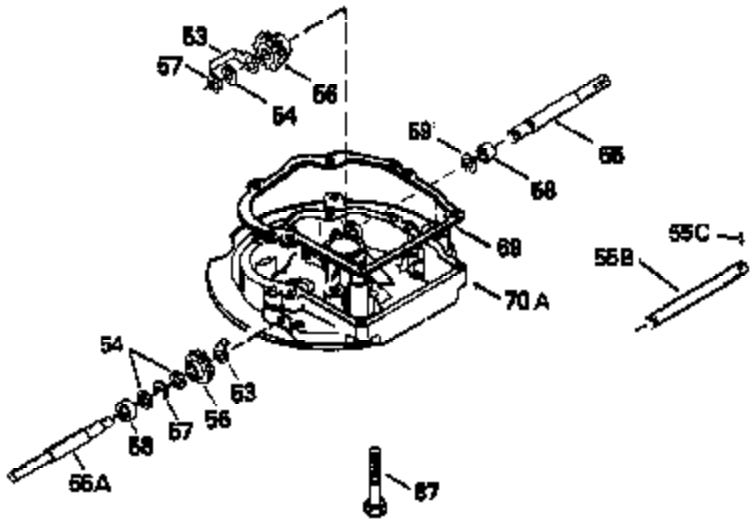

Ref #	Part Number	Qty	Description
19	31361		Spring, Extension
69	35261		* Gasket, Mounting flange
182	6201		Screw, 1/4-28 x 7/8"
185	31384A		Pipe, Intake (Incl. 224)
186	34337		Link, Governor spring
209	30200		Screw, 10-24 x 9/16"
223	650451		Screw, 1/4-20 x 1"
238	650806		Screw, 10-32 x 5/8"
246B	35435		Filter, Pre-Air (Use as required)
379	631021		Inlet Needle, Seat & Clip Assy.