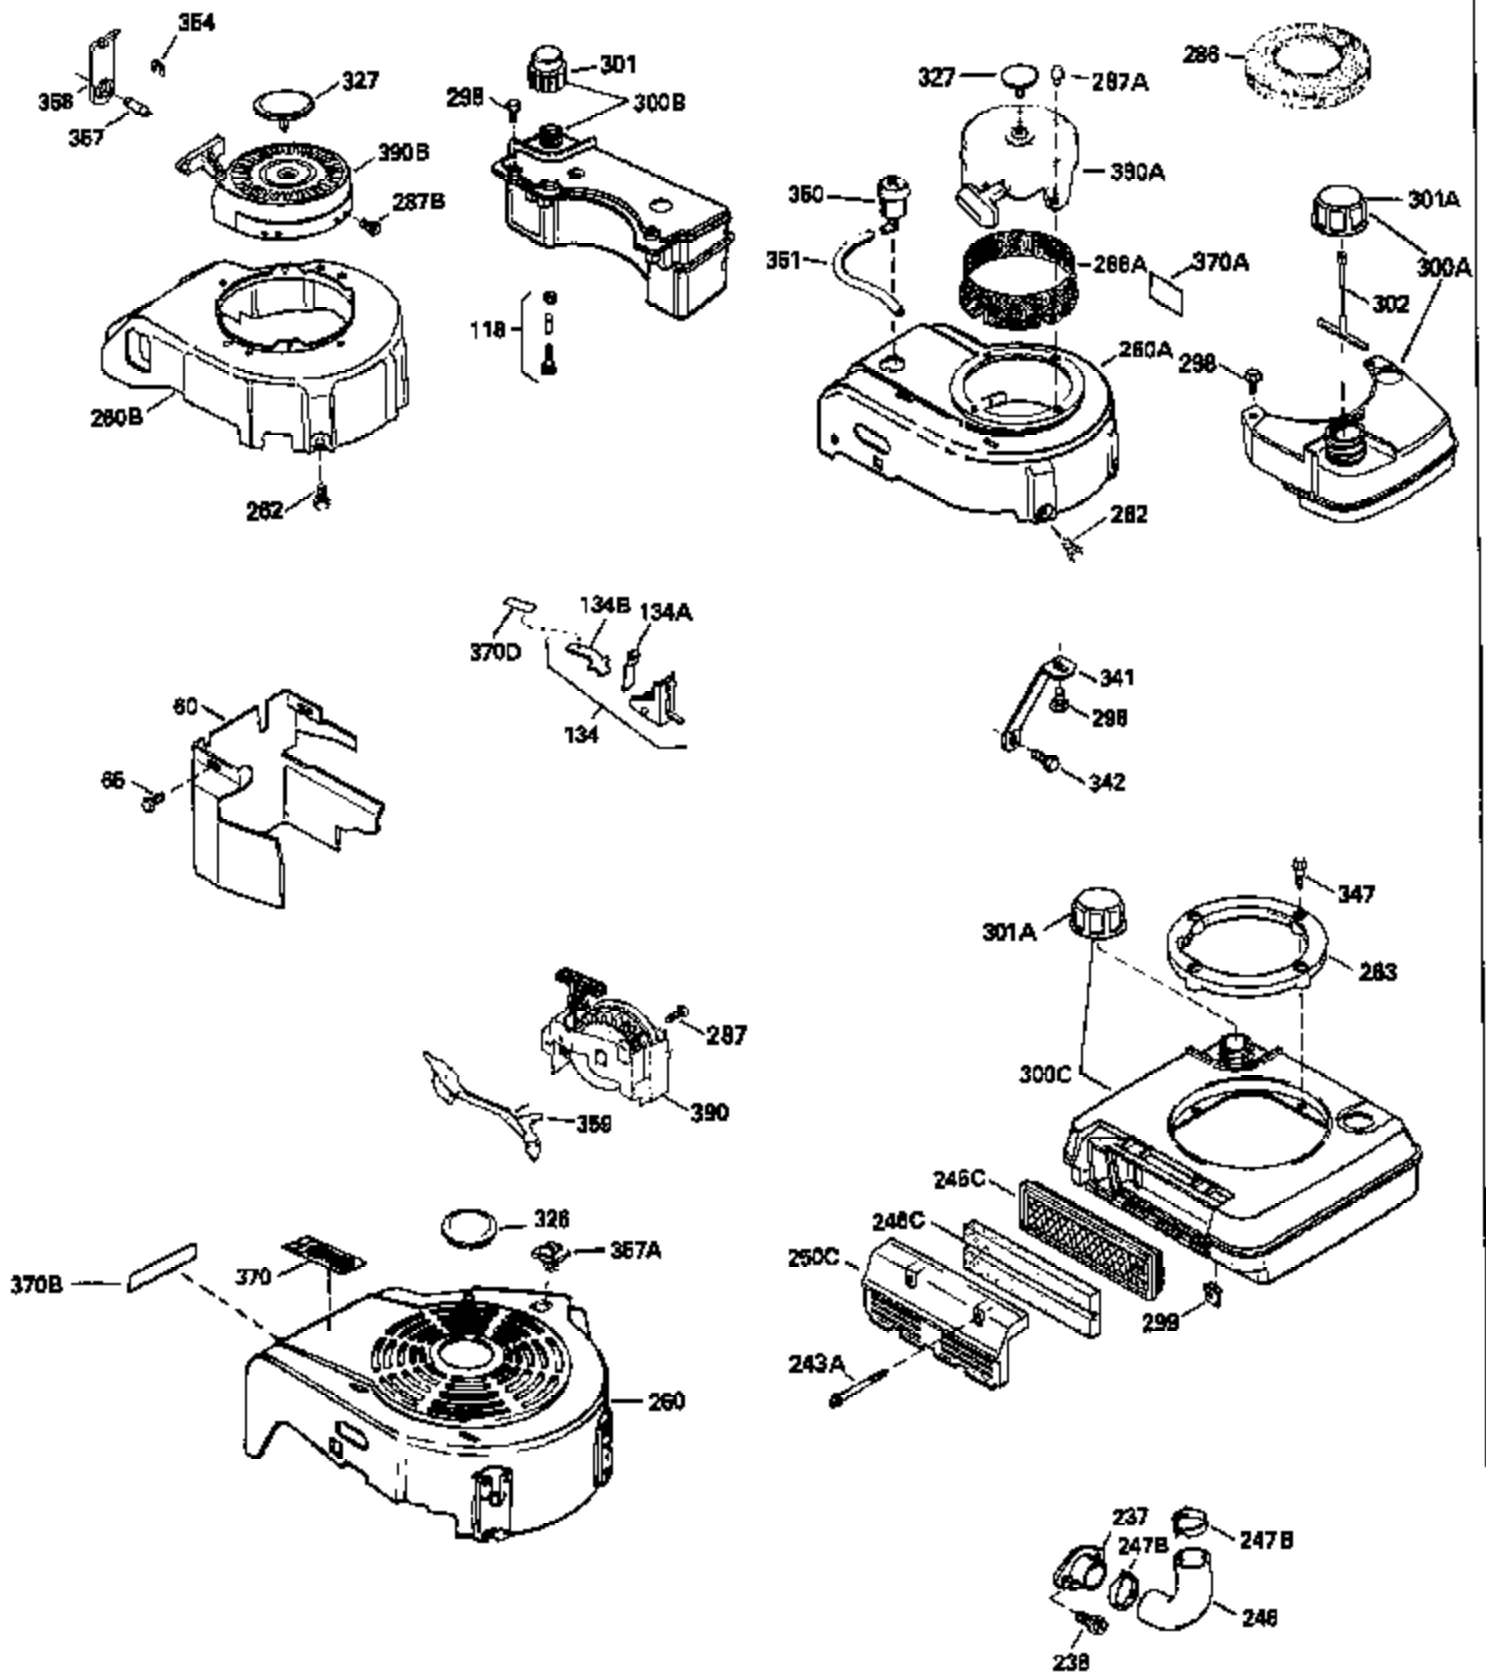

ILLUSTRATION SHOWS TYPICAL PARTS ONLY. ORDER BY PART NUMBER. PARTS NOT LISTED ARE SUPPLIED BY OEM.

Ref #	Part Number	Qty	Description
118	730194		Rope Guide Kit (Use as required with 34476 fuel tank)
238	650806		Screw, 10-32 x 5/8"
246C	35705		Filter, Pre-Air (Optional)
260A	34859		Housing, Blower
262	650831		Screw, 1/4-20 x 15/32"
286	35009		Screen, Starter cup
287A	650735		Screw, 10-24 x 3/8" (Use as required)
287A			Pop Rivet, (3/16" Dia.)(Purchase locally)
301	33032		Fuel Cap
370A	34346		Decal, Instruction
370A	34416		Decal, Instruction
379	631021		Inlet Needle, Seat & Clip Assy.
390A	590420A		Rewind Starter (Refer to Division 5, Section C, page 25 or Fiche 8, Grid G-7 for breakdown)