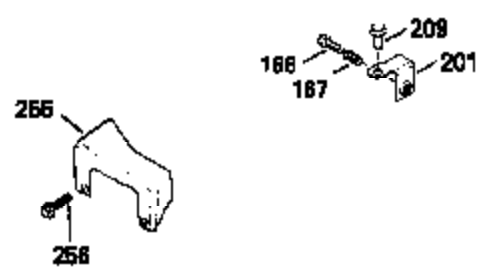

Ref #	Part Number	Qty	Description
19	31361		Spring, Extension
69	35261		* Gasket, Mounting flange
182	6201		Screw, 1/4-28 x 7/8"
185	31384A		Pipe, Intake (Incl. 224)
186	34337		Link, Governor spring
209	30200		Screw, 10-24 x 9/16"
223	650451		Screw, 1/4-20 x 1"
238	650806		Screw, 10-32 x 5/8"
246B	35435		Filter, Pre-Air (Use as required)
379	631021		Inlet Needle, Seat & Clip Assy.