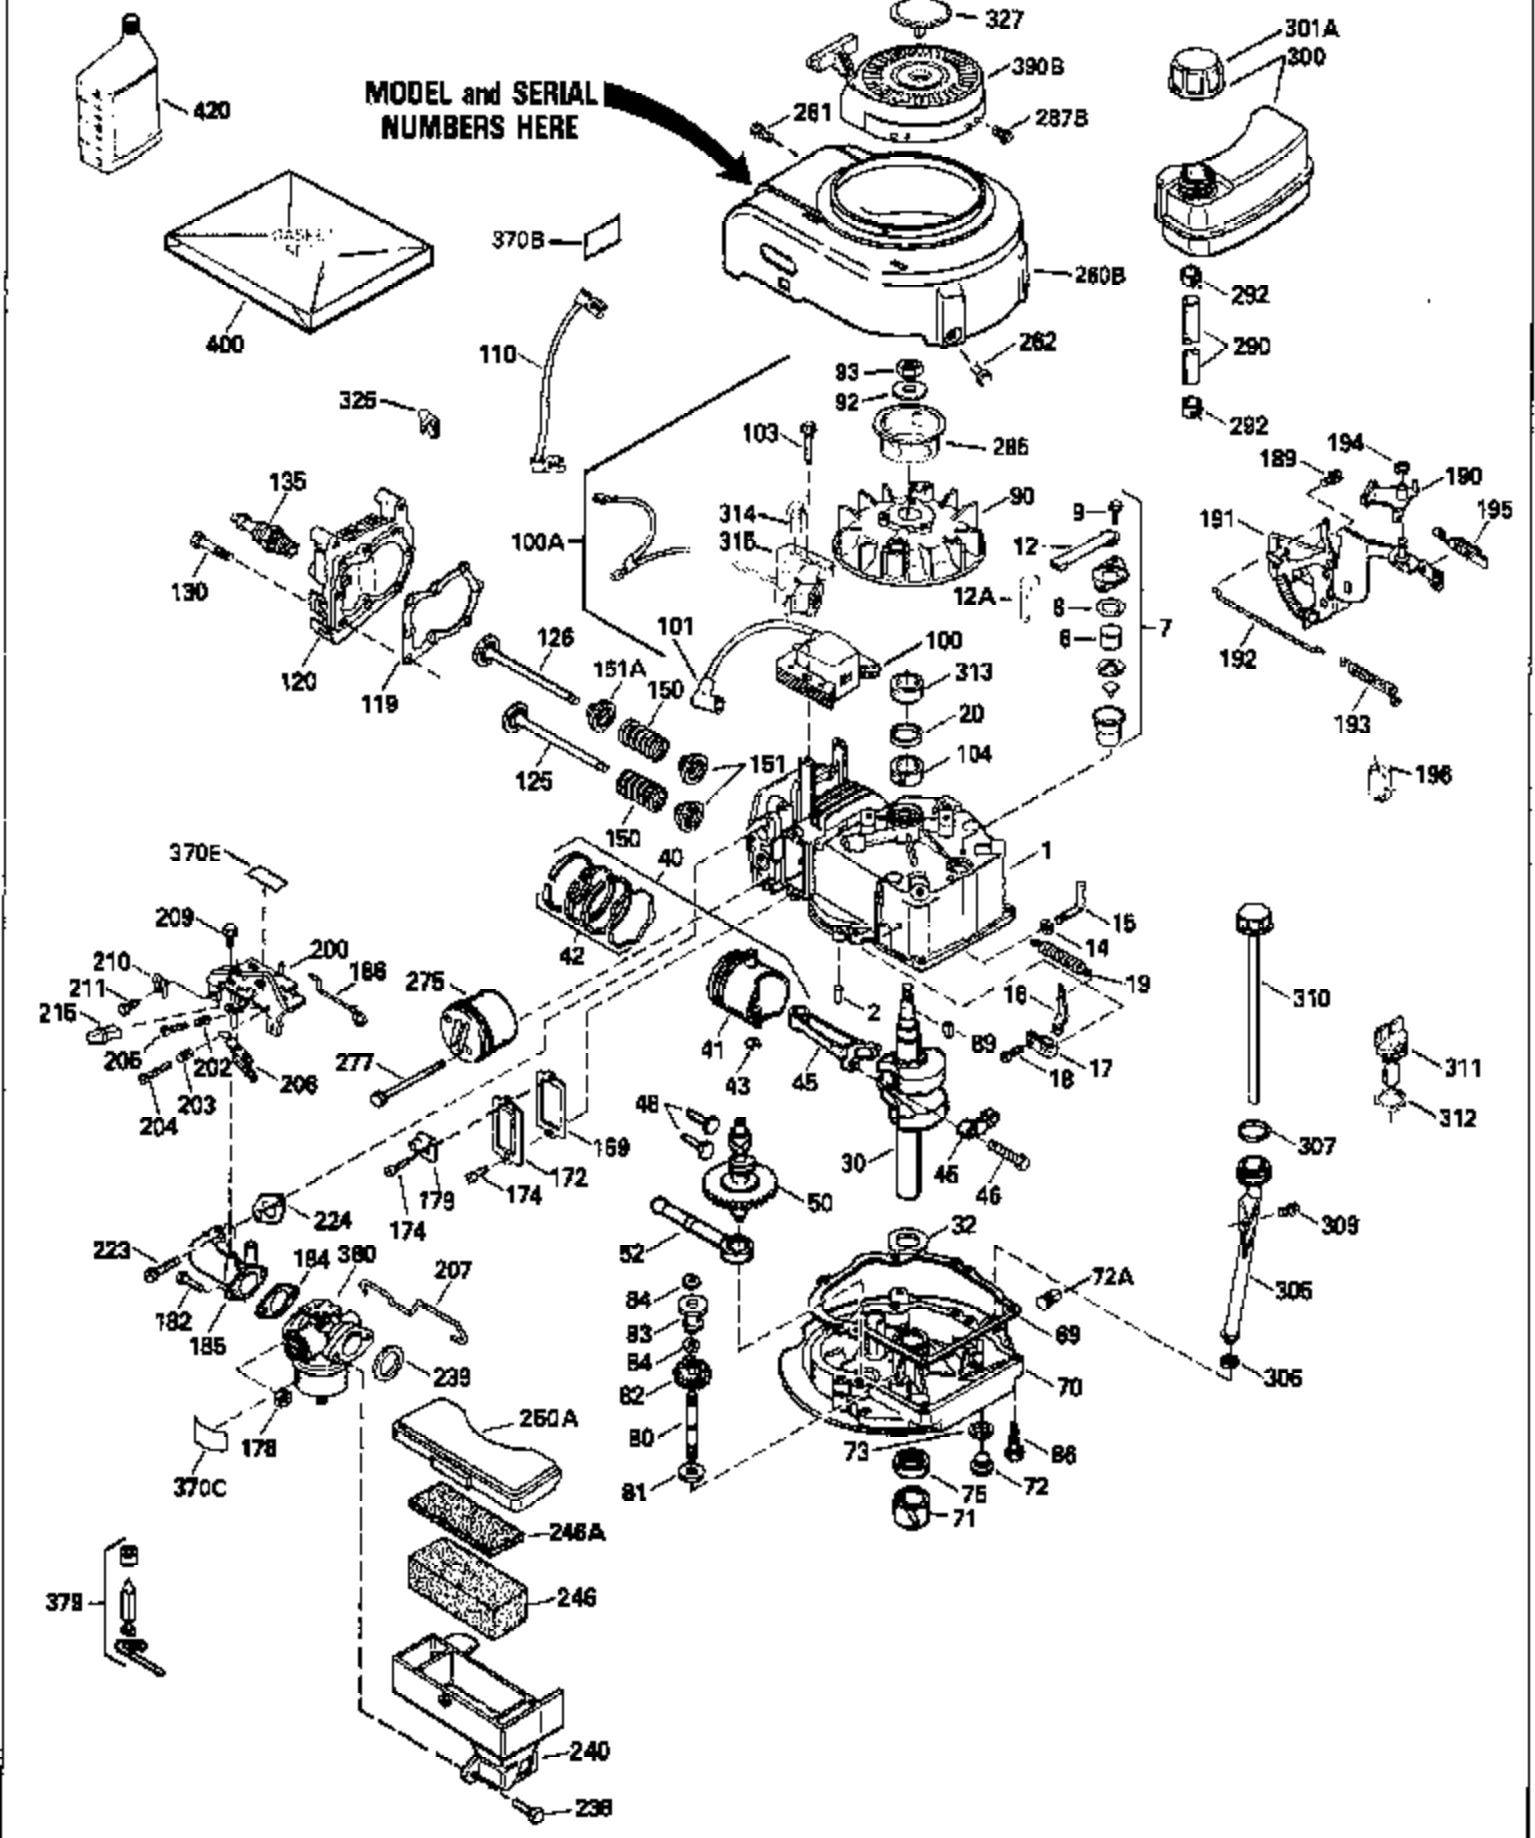

ILLUSTRATION SHOWS TYPICAL PARTS ONLY. ORDER BY PART NUMBER. PARTS NOT LISTED ARE SUPPLIED BY OEM.

MODEL and SERIAL
NUMBERS HERE

Ref #	Part Number	Qty	Description
1	35022		Cylinder Ass'y. (Incl.2, 8, 9 & 20) (2-5/16")
2	26727		Pin, Dowel
6	33734		Element, Breather
7	34214A		Breather Ass'y. (Incl. 6, 8, 9, 12 & 12A)
8	33735		* Gasket, Breather
9	30200		Screw, 10-24 x 9/16"
12	33886		Tube, Breather
14	28277		Washer
15	30589		Rod, Governor (Incl. 14)
16	31383A		Lever, Governor
17	31335		Clamp, Governor lever
18	650548		Screw, 8-32 x 5/16"
19	31361		Spring, Extension
20	32600		Seal, Oil
30	34463		Crankshaft Ass'y.
40	34499		Piston, Pin & Ring Set (Std.) (2-5/16 " Bore)
40	34526		Piston, Pin & Ring Set (.010" OS)
40	34527		Piston, Pin & Ring Set (.020" OS)
41	31761B		Piston & Pin Ass'y. (Incl. 43)(Std.)(2-5/16")
41	32662B		Piston & Pin Ass'y. (Incl. 43) (.010" OS)
41	32663B		Piston & Pin Ass'y. (Incl. 43) (.020" OS)
42	27565		Ring Set (Std.) (2-5/16" Bore)
42	27566		Ring Set (.010" OS)
42	27567		Ring Set (.020" OS)
43	20381		Ring, Piston pin retaining
45	30963B		Rod Assy., Connecting (Incl. 46)
46	32610A		Bolt, Connecting rod
48	27241		Lifter, Valve
50	33148A		Camshaft
52	29914		Oil Pump Assy.
69	35261		* Gasket, Mounting flange
70	30571A		Flange Ass'y. (Incl. 72, 73, 75, 80 & 311)
72	30572		Plug, Oil drain (Incl. 73)
73	28833		* Drain Plug Gasket (Not req. W/plastic plug)
75	26208		Seal, Oil
80	30574		Shaft, Governor
81	30590A		Washer, Flat
82	30591		Gear Assy., Governor (Incl. 81)
83	30588A		Spool, Governor
84	29193		Ring, Retaining
86	650488		Screw, 1/4-20 x 1-1/4"
89	611004		Flywheel Key
90	611046A		Flywheel
92	650815		Washer, Belleville
93	650816		Nut, Flywheel
100	730207		Magneto-to-Solid State Conversion Kit (Includes solid state module, solid state flywheel key, and instructions.)(Use as required on external ignition engines only.)
100	34443A		Solid State Assy.
103	650814		Screw, Torx T-15, 10-24 x 1"
110	34231		Ground Wire
119	29953C		* Gasket, Cylinder head
120	34335		Head, Cylinder
125	29313C		Exhaust Valve (Std.) (Incl. 151)
125	29315C		Exhaust Valve (1/32" OS) (Incl. 151)
126	29314B		Intake Valve (Std.) (Incl. 151)
126	29315C		Intake Valve (1/32" OS) (Incl. 151)