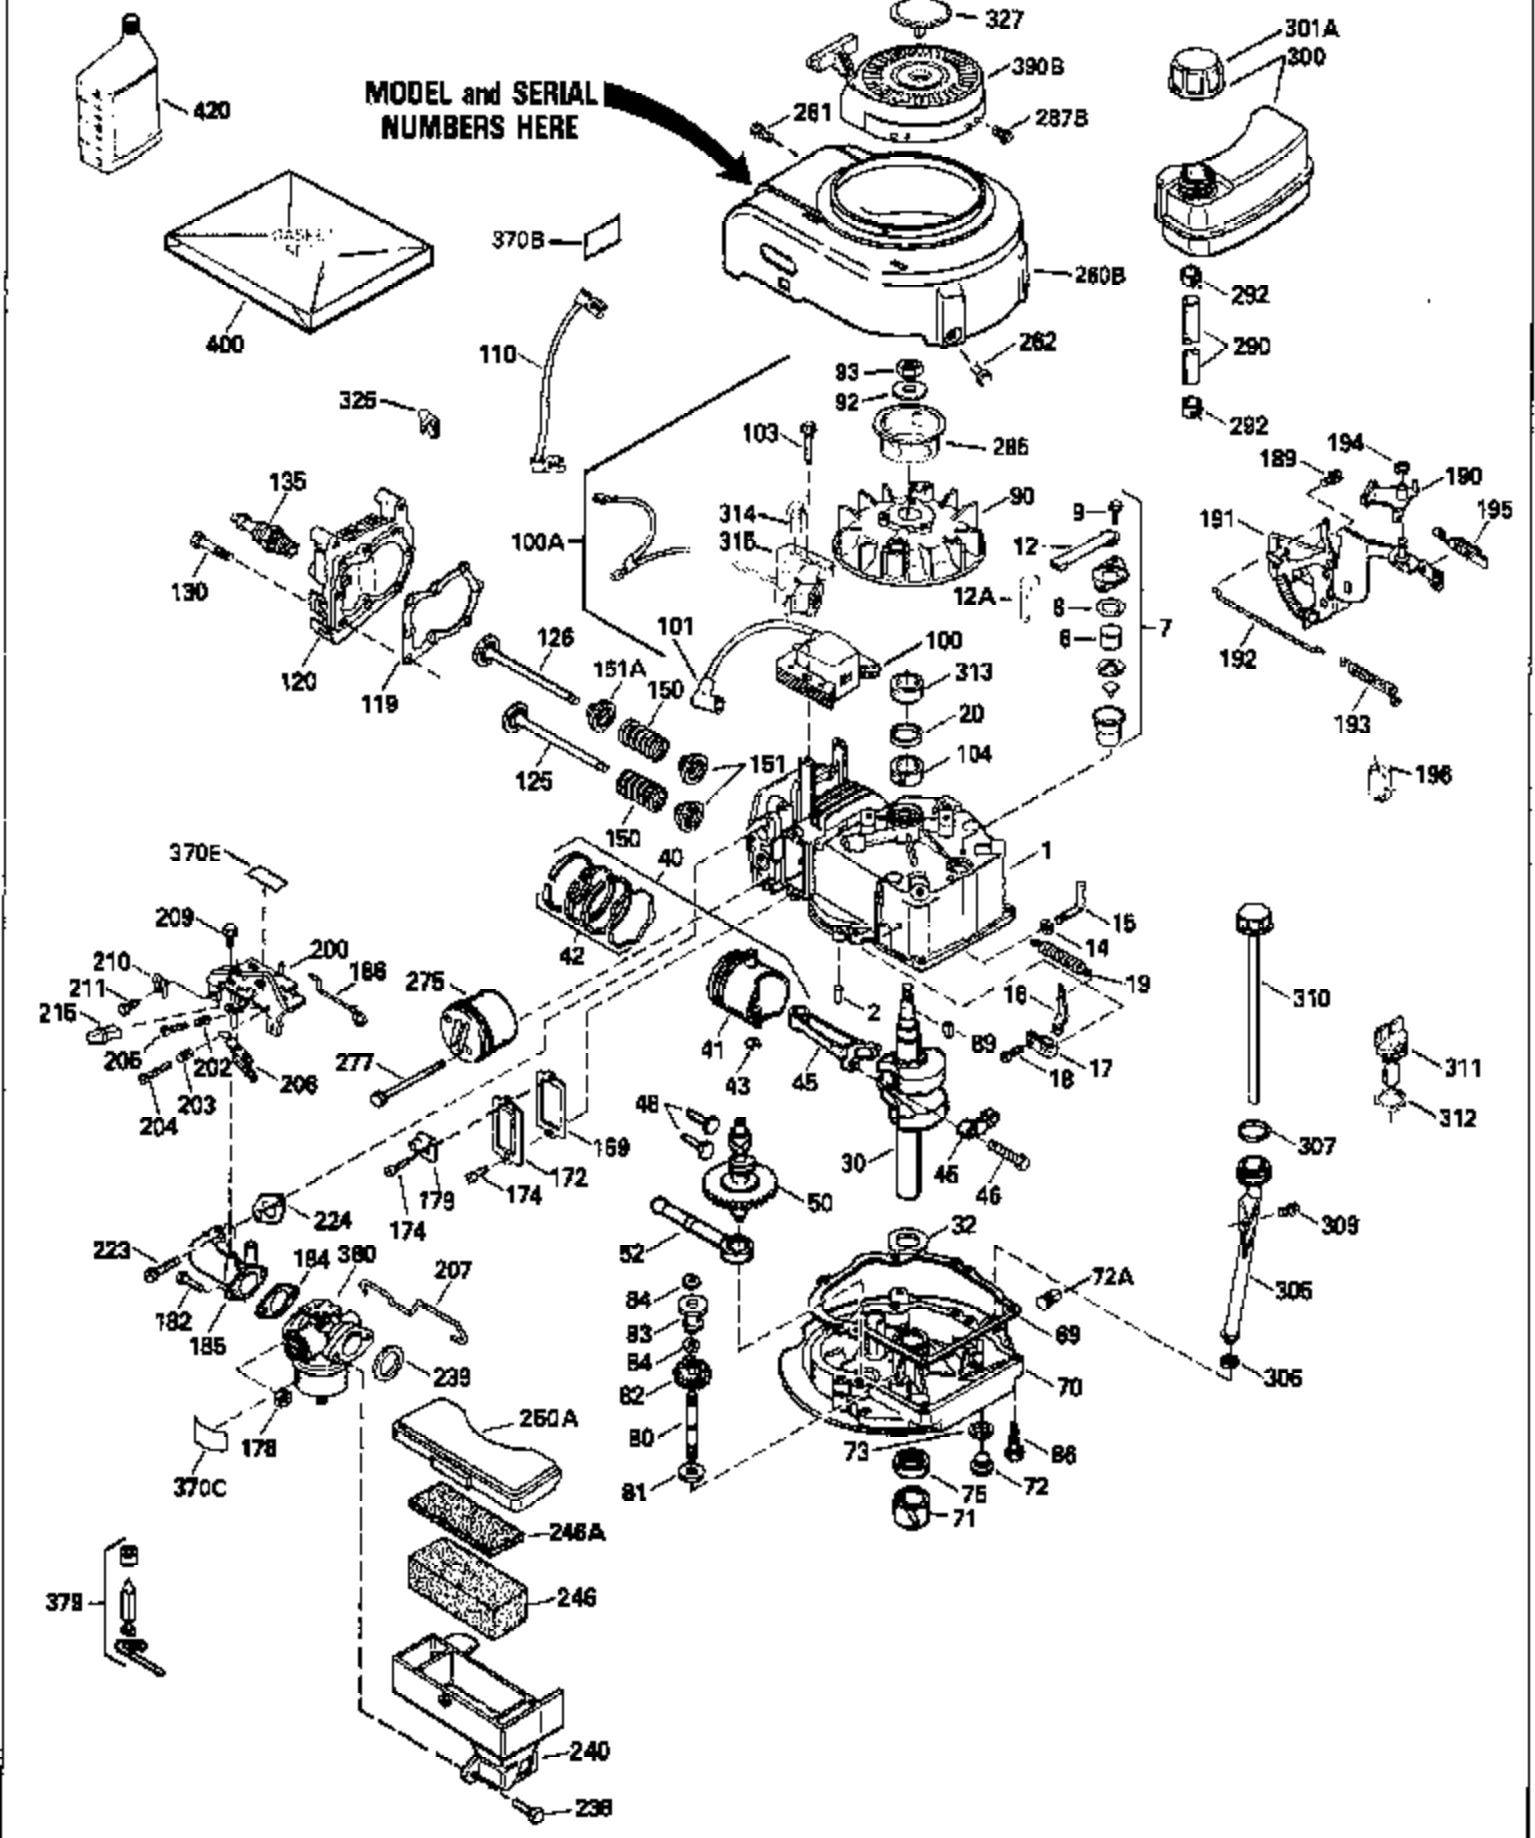

ILLUSTRATION SHOWS TYPICAL PARTS ONLY. ORDER BY PART NUMBER. PARTS NOT LISTED ARE SUPPLIED BY OEM.

MODEL and SERIAL
NUMBERS HERE

Ref #	Part Number	Qty	Description
1	35022		Cylinder Ass'y. (Incl.2, 8, 9 & 20) (2-5/16")
2	26727		Pin, Dowel
6	33734		Element, Breather
7	34214A		Breather Ass'y. (Incl. 6, 8, 9, 12 & 12A)
8	33735		* Gasket, Breather
9	30200		Screw, 10-24 x 9/16"
12	33886		Tube, Breather
14	28277		Washer
15	30589		Rod, Governor (Incl. 14)
16	31383A		Lever, Governor
17	31335		Clamp, Governor lever
18	650548		Screw, 8-32 x 5/16"
19	31361		Spring, Extension
20	32600		Seal, Oil
30	34555		Crankshaft Ass'y.
40	34499		Piston, Pin & Ring Set (Std.) (2-5/16 " Bore)
40	34526		Piston, Pin & Ring Set (.010" OS)
40	34527		Piston, Pin & Ring Set (.020" OS)
41	31761B		Piston & Pin Ass'y. (Incl. 43)(Std.)(2-5/16")
41	32662B		Piston & Pin Ass'y. (Incl. 43) (.010" OS)
41	32663B		Piston & Pin Ass'y. (Incl. 43) (.020" OS)
42	27565		Ring Set (Std.) (2-5/16" Bore)
42	27566		Ring Set (.010" OS)
42	27567		Ring Set (.020" OS)
43	20381		Ring, Piston pin retaining
45	30963B		Rod Assy., Connecting (Incl. 46)
46	32610A		Bolt, Connecting rod
48	27241		Lifter, Valve
50	33148A		Camshaft
52	29914		Oil Pump Assy.
69	35261		* Gasket, Mounting flange
70	30571A		Flange Ass'y. (Incl. 72, 73, 75, 80 & 311)
72	30572		Plug, Oil drain (Incl. 73)
73	28833		* Drain Plug Gasket (Not req. W/plastic plug)
75	26208		Seal, Oil
80	30574		Shaft, Governor
81	30590A		Washer, Flat
82	30591		Gear Assy., Governor (Incl. 81)
83	30588A		Spool, Governor
84	29193		Ring, Retaining
86	650488		Screw, 1/4-20 x 1-1/4"
89	610995		Flywheel Key
90	611046A		Flywheel
92	650815		Washer, Belleville
93	650816		Nut, Flywheel
100	34431		Solid State Ignition NOTE: Specs with this ignition system can still service individual components (points, condenser, etc.)See Div. 3, Sec. A, page TVS75 & TVS90 4,Reference numbers 122 thru 134. (This coil has been superseded to 730207 solid state conversion kit)
100	730207		Magneto-to-Solid State Conversion Kit (Includes solid state module, solid state flywheel key, and instructions.)(Use as required on external ignition engines only.)
103	650814		Screw, Torx T-15, 10-24 x 1"
110	34976		Ground Wire
119	29953C		* Gasket, Cylinder head
120	34335		Head, Cylinder