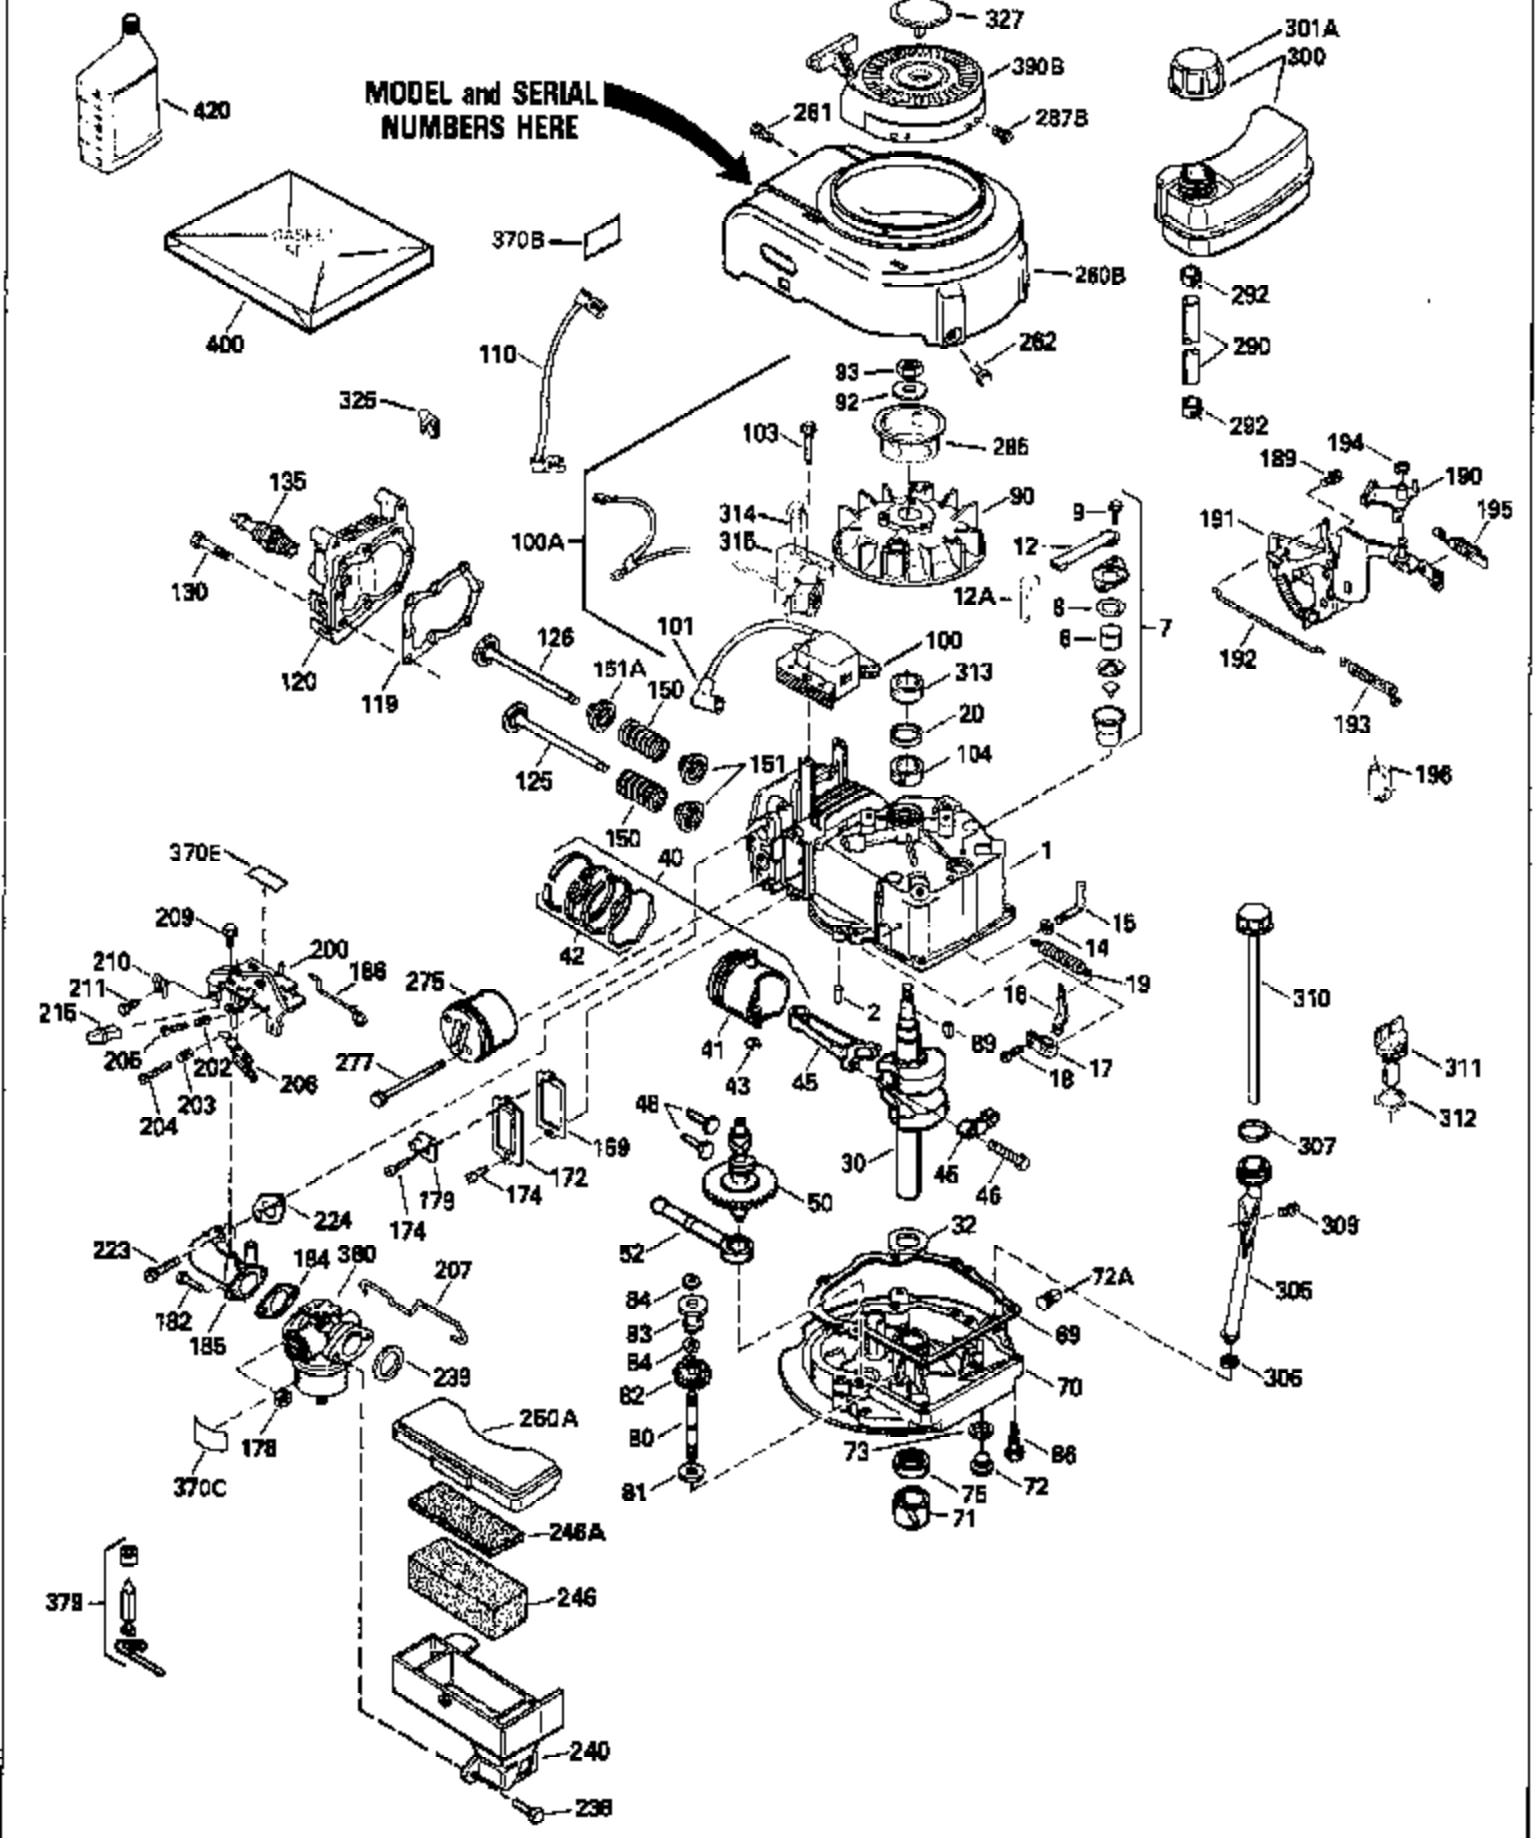

ILLUSTRATION SHOWS TYPICAL PARTS ONLY. ORDER BY PART NUMBER. PARTS NOT LISTED ARE SUPPLIED BY OEM.

MODEL and SERIAL
NUMBERS HERE

Ref #	Part Number	Qty	Description
1	35022		Cylinder Ass'y. (Incl.2, 8, 9 & 20) (2-5/16")
2	26727		Pin, Dowel
6	33734		Element, Breather
7	34214A		Breather Ass'y. (Incl. 6, 8, 9, 12 & 12A)
8	33735		* Gasket, Breather
9	30200		Screw, 10-24 x 9/16"
12	33886		Tube, Breather
14	28277		Washer
15	30589		Rod, Governor (Incl. 14)
16	31383A		Lever, Governor
17	31335		Clamp, Governor lever
18	650548		Screw, 8-32 x 5/16"
19	31361		Spring, Extension
20	32600		Seal, Oil
30	34473		Crankshaft Ass'y.
40	34499		Piston, Pin & Ring Set (Std.) (2-5/16 " Bore)
40	34526		Piston, Pin & Ring Set (.010" OS)
40	34527		Piston, Pin & Ring Set (.020" OS)
41	31761B		Piston & Pin Ass'y. (Incl. 43)(Std.)(2-5/16")
41	32662B		Piston & Pin Ass'y. (Incl. 43) (.010" OS)
41	32663B		Piston & Pin Ass'y. (Incl. 43) (.020" OS)
42	27565		Ring Set (Std.) (2-5/16" Bore)
42	27566		Ring Set (.010" OS)
42	27567		Ring Set (.020" OS)
43	20381		Ring, Piston pin retaining
45	30963B		Rod Assy., Connecting (Incl. 46)
46	32610A		Bolt, Connecting rod
48	27241		Lifter, Valve
50	33553		Camshaft (MCR)
52	29914		Oil Pump Assy.
69	35261		* Gasket, Mounting flange
70	30571A		Flange Ass'y. (Incl. 72, 73, 75, 80 & 311)
72	30572		Plug, Oil drain (Incl. 73)
73	28833		* Drain Plug Gasket (Not req. W/plastic plug)
75	26208		Seal, Oil
80	30574		Shaft, Governor
81	30590A		Washer, Flat
82	30591		Gear Assy., Governor (Incl. 81)
83	30588A		Spool, Governor
84	29193		Ring, Retaining
86	650488		Screw, 1/4-20 x 1-1/4"
89	611004		Flywheel Key
90	611046A		Flywheel
92	650815		Washer, Belleville
93	650816		Nut, Flywheel
100	730207		Magneto-to-Solid State Conversion Kit (Includes solid state module, solid state flywheel key, and instructions.)(Use as required on external ignition engines only.)
100	34443A		Solid State Assy.
101	610118		Cover, Spark plug
103	650814		Screw, Torx T-15, 10-24 x 1"
110	34961		Ground Wire
119	29953C		* Gasket, Cylinder head
120	34335		Head, Cylinder
125	29313C		Exhaust Valve (Std.) (Incl. 151)
125	29315C		Exhaust Valve (1/32" OS) (Incl. 151)
126	29314B		Intake Valve (Std.) (Incl. 151)