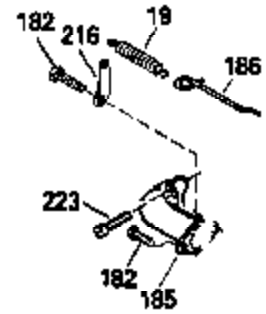

Ref #	Part Number	Qty	Description
420	730225		SAE 30, 4-Cycle Engine Oil (Quart)

ILLUSTRATION SHOWS TYPICAL PARTS ONLY. ORDER BY PART NUMBER. PARTS NOT LISTED ARE SUPPLIED BY OEM.

Ref #	Part Number	Qty	Description
118	730194		Rope Guide Kit (Use as required with 34476 fuel tank)
238	650806		Screw, 10-32 x 5/8"
246C	35705		Filter, Pre-Air (Optional)
260A	34859		Housing, Blower
262	650831		Screw, 1/4-20 x 15/32"
286	35009		Screen, Starter cup
287A	650735		Screw, 10-24 x 3/8" (Use as required)
287A			Pop Rivet, (3/16" Dia.)(Purchase locally)
301	33032		Fuel Cap
370A	34346		Decal, Instruction
379	631021		Inlet Needle, Seat & Clip Assy.
390A	590420A		Rewind Starter (Refer to Division 5, Section C, page 25 or Fiche 8, Grid G-7 for breakdown)

Ref #	Part Number	Qty	Description
19	31361		Spring, Extension
69	35261		* Gasket, Mounting flange
182	6201		Screw, 1/4-28 x 7/8"
185	31384A		Pipe, Intake (Incl. 224)
186	34337		Link, Governor spring
209	30200		Screw, 10-24 x 9/16"
223	650451		Screw, 1/4-20 x 1"
238	650806		Screw, 10-32 x 5/8"
246B	35435		Filter, Pre-Air (Use as required)
379	631021		Inlet Needle, Seat & Clip Assy.