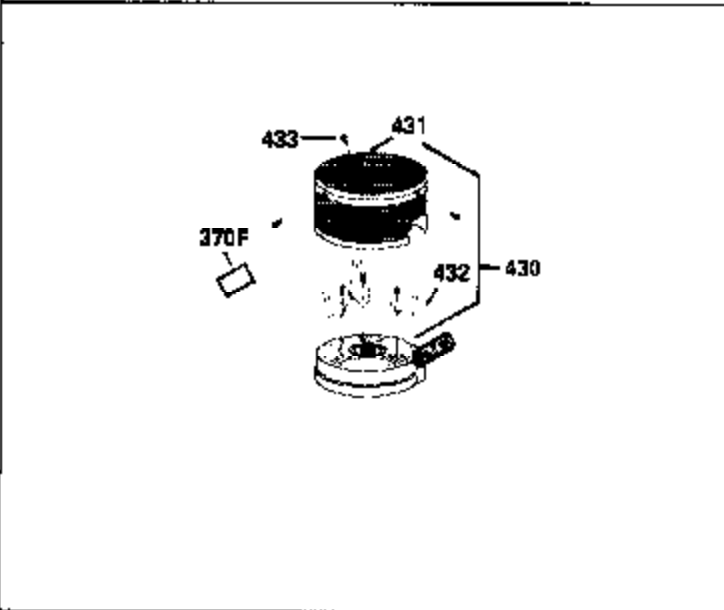

Ref #	Part Number	Qty	Description
420	730225		SAE 30, 4-Cycle Engine Oil (Quart)

ILLUSTRATION SHOWS TYPICAL PARTS ONLY. ORDER BY PART NUMBER. PARTS NOT LISTED ARE SUPPLIED BY OEM.

Ref #	Part Number	Qty	Description
118	730194		Rope Guide Kit (Use as required with 34476 fuel tank)
238	650806		Screw, 10-32 x 5/8"
246C	35705		Filter, Pre-Air (Optional)
260A	34859		Housing, Blower
262	650831		Screw, 1/4-20 x 15/32"
286	35009		Screen, Starter cup
287A	650735		Screw, 10-24 x 3/8" (Use as required)
287A			Pop Rivet, (3/16" Dia.)(Purchase locally)
301	33032		Fuel Cap
370A	34346		Decal, Instruction
379	631021		Inlet Needle, Seat & Clip Assy.
390A	590420A		Rewind Starter (Refer to Division 5, Section C, page 25 or Fiche 8, Grid G-7 for breakdown)