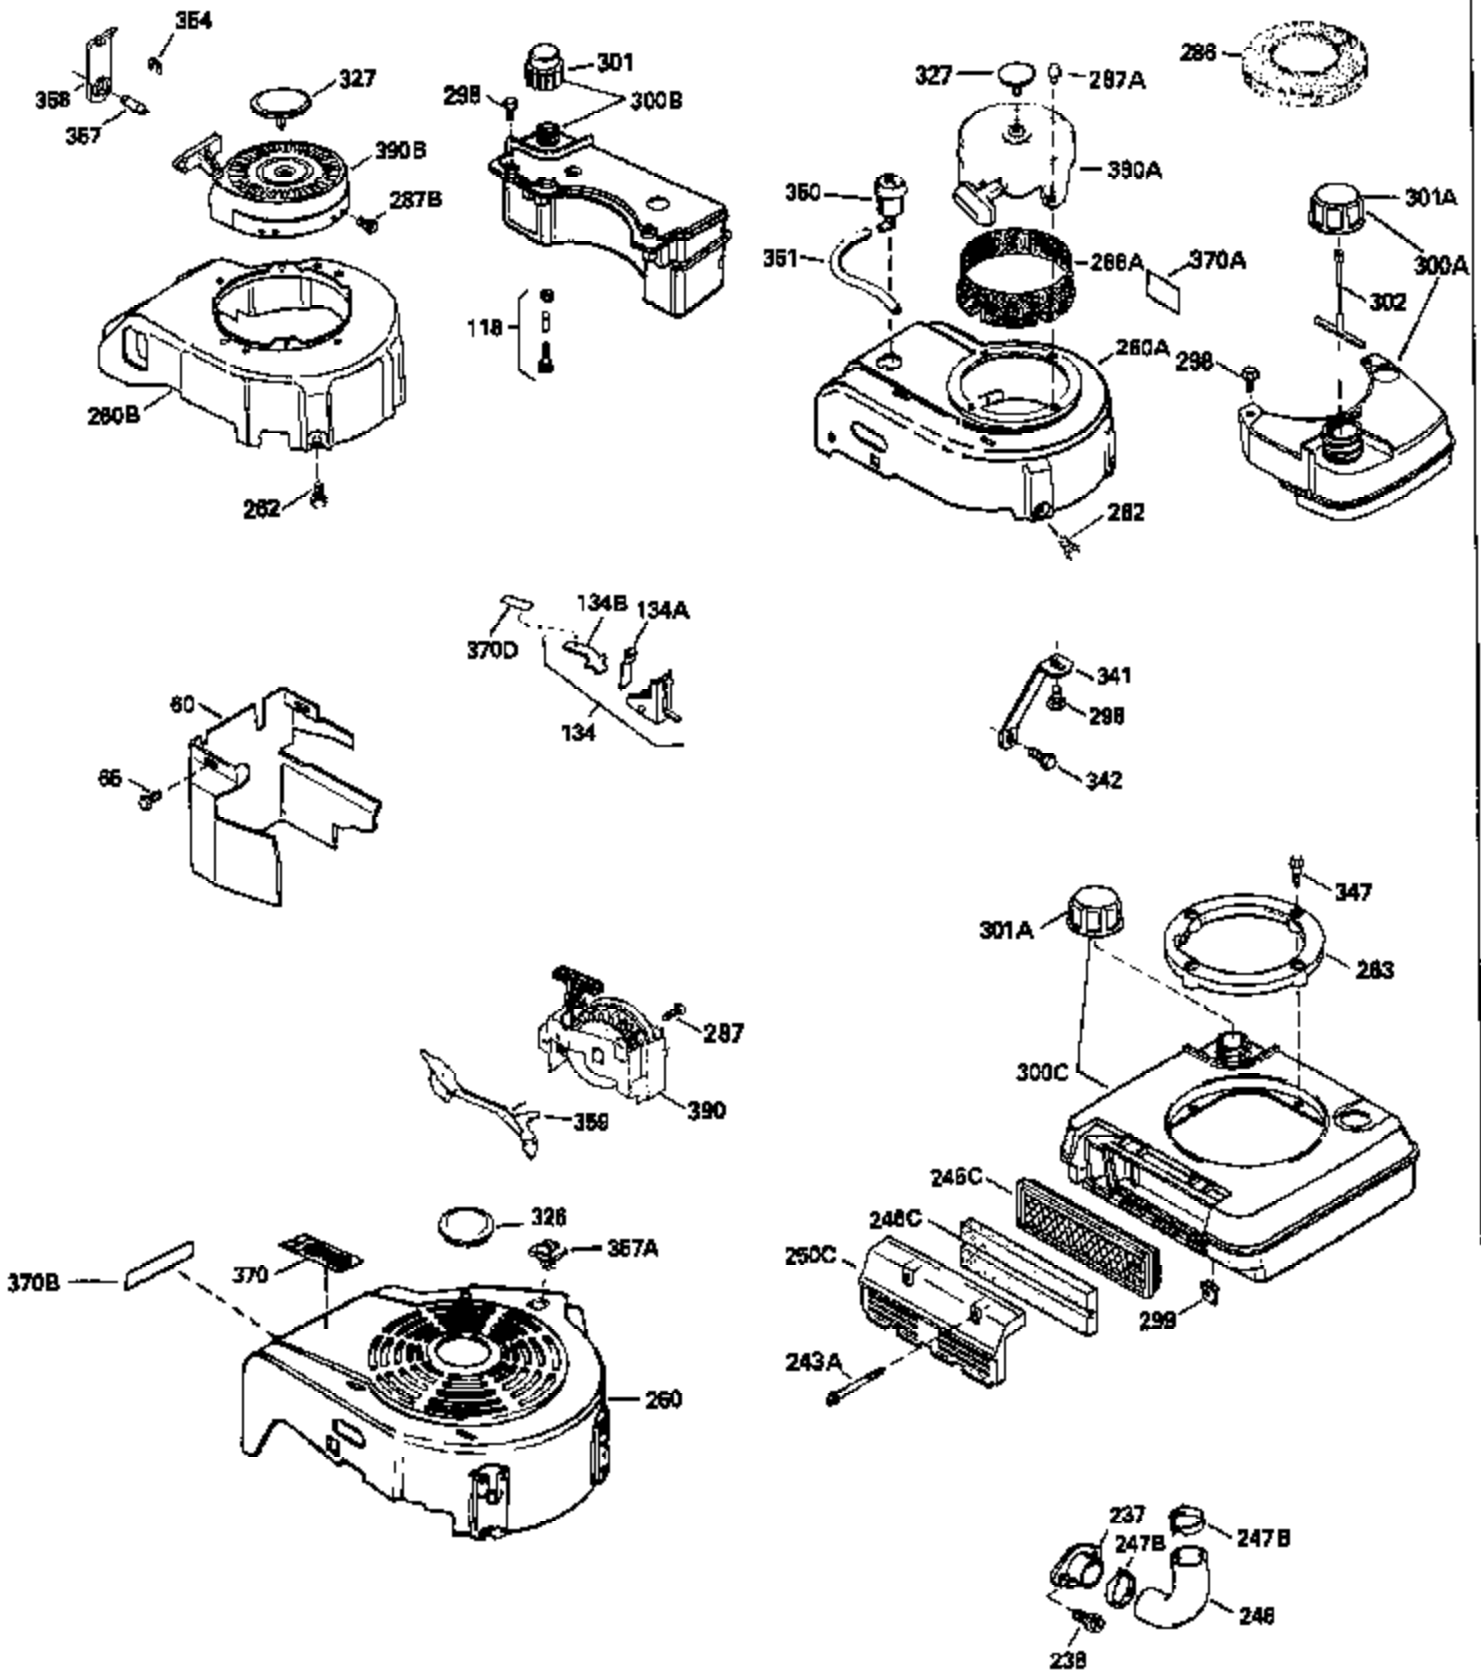

Ref #	Part Number	Qty	Description
420	730225		SAE 30, 4-Cycle Engine Oil (Quart)

ILLUSTRATION SHOWS TYPICAL PARTS ONLY. ORDER BY PART NUMBER. PARTS NOT LISTED ARE SUPPLIED BY OEM.

Ref #	Part Number	Qty	Description
118	730194		Rope Guide Kit (Use as required with 34476 fuel tank)
238	650806		Screw, 10-32 x 5/8"
246C	35705		Filter, Pre-Air (Optional)
260A	34859		Housing, Blower
262	650831		Screw, 1/4-20 x 15/32"
286	35009		Screen, Starter cup
287A	650735		Screw, 10-24 x 3/8" (Use as required)
287A			Pop Rivet, (3/16" Dia.)(Purchase locally)
301	33032		Fuel Cap
370A	34346		Decal, Instruction
379	631021		Inlet Needle, Seat & Clip Assy.
390A	590420A		Rewind Starter (Refer to Division 5, Section C, page 25 or Fiche 8, Grid G-7 for breakdown)