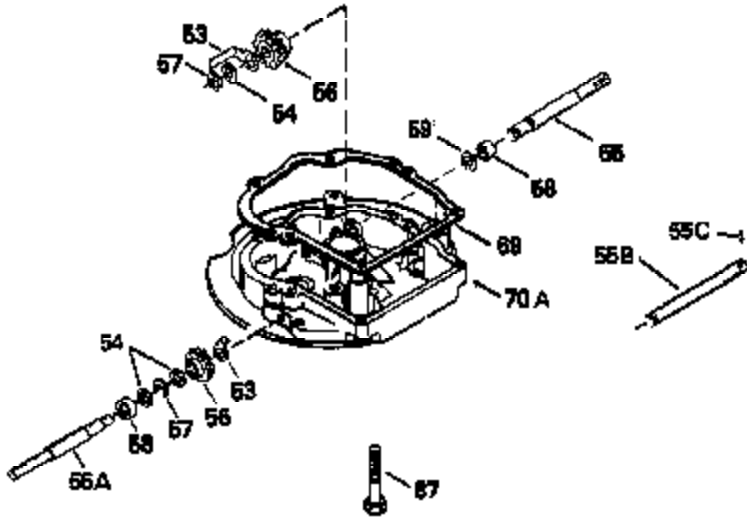

Ref #	Part Number	Qty	Description
420	730225		SAE 30, 4-Cycle Engine Oil (Quart)

ILLUSTRATION SHOWS TYPICAL PARTS ONLY. ORDER BY PART NUMBER. PARTS NOT LISTED ARE SUPPLIED BY OEM.

Ref #	Part Number	Qty	Description
118	730194		Rope Guide Kit (Use as required with 34476 fuel tank)
238	650806		Screw, 10-32 x 5/8"
246C	35705		Filter, Pre-Air (Optional)
260A	34859		Housing, Blower
262	650831		Screw, 1/4-20 x 15/32"
286	35009		Screen, Starter cup
287A	650735		Screw, 10-24 x 3/8" (Use as required)
287A			Pop Rivet, (3/16" Dia.)(Purchase locally)
301	33032		Fuel Cap
370A	34346		Decal, Instruction
379	631021		Inlet Needle, Seat & Clip Assy.
390A	590420A		Rewind Starter (Refer to Division 5, Section C, page 25 or Fiche 8, Grid G-7 for breakdown)

Ref #	Part Number	Qty	Description
19	31361		Spring, Extension
69	35261		* Gasket, Mounting flange
182	6201		Screw, 1/4-28 x 7/8"
185	31384A		Pipe, Intake (Incl. 224)
186	34337		Link, Governor spring
209	30200		Screw, 10-24 x 9/16"
223	650451		Screw, 1/4-20 x 1"
238	650806		Screw, 10-32 x 5/8"
246B	35435		Filter, Pre-Air (Use as required)
379	631021		Inlet Needle, Seat & Clip Assy.