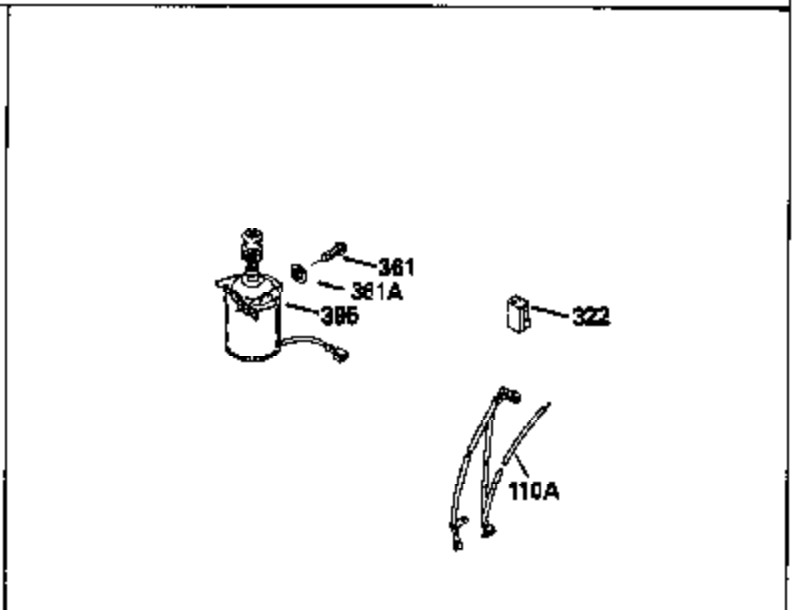

Ref #	Part Number	Qty	Description
420	730225		SAE 30, 4-Cycle Engine Oil (Quart)

ILLUSTRATION SHOWS TYPICAL PARTS ONLY. ORDER BY PART NUMBER. PARTS NOT LISTED ARE SUPPLIED BY OEM.

Ref #	Part Number	Qty	Description
118	730194		Rope Guide Kit (Use as required with 34476 fuel tank)
238	650806		Screw, 10-32 x 5/8"
246C	35705		Filter, Pre-Air (Optional)
260A	34859		Housing, Blower
262	650831		Screw, 1/4-20 x 15/32"
286	35009		Screen, Starter cup
287A	650735		Screw, 10-24 x 3/8" (Use as required)
287A			Pop Rivet, (3/16" Dia.)(Purchase locally)
301	33032		Fuel Cap
370A	34346		Decal, Instruction
379	631021		Inlet Needle, Seat & Clip Assy.
390A	590420A		Rewind Starter (Refer to Division 5, Section C, page 25 or Fiche 8, Grid G-7 for breakdown)