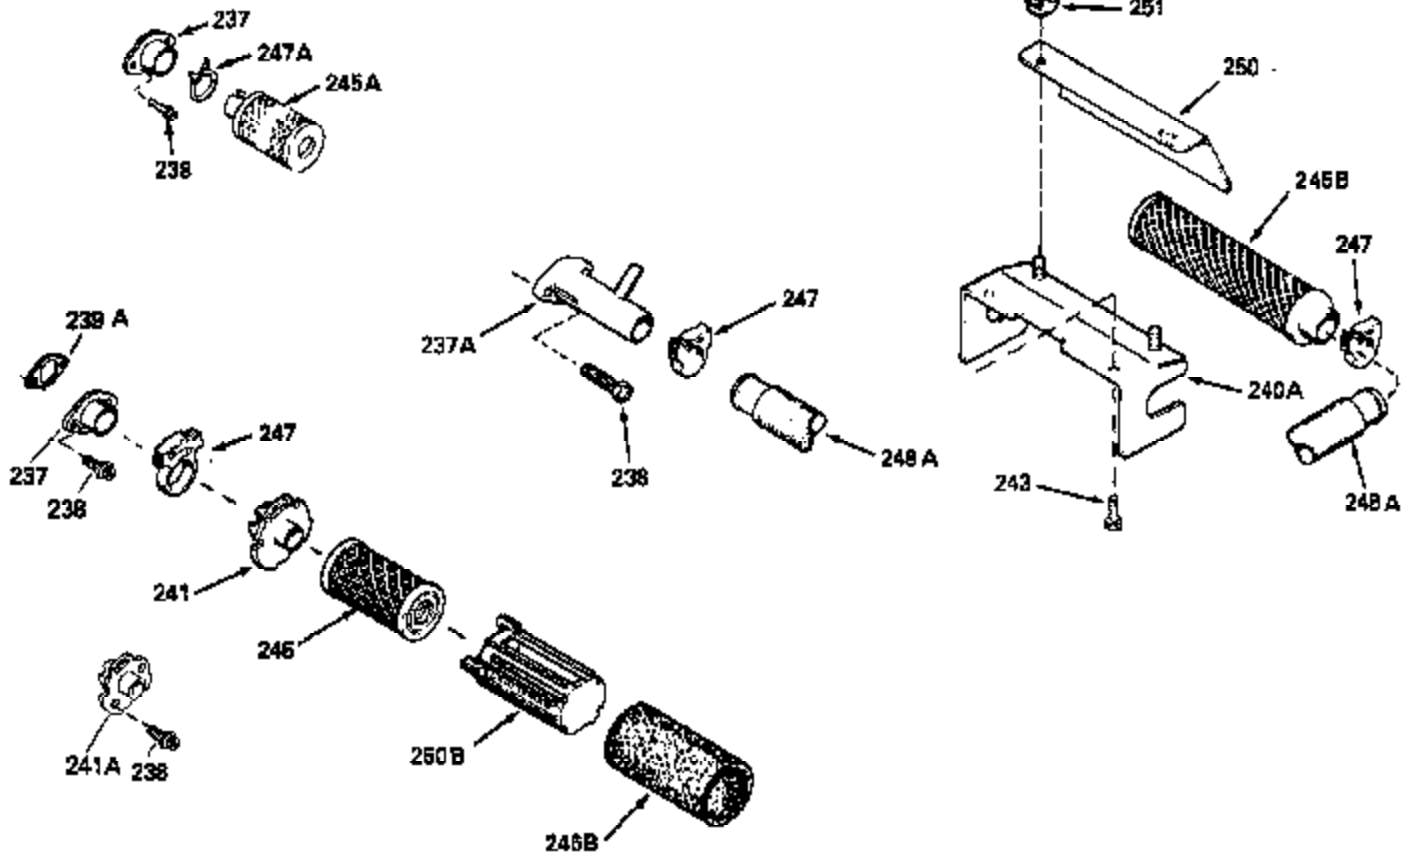

Ref #	Part Number	Qty	Description
420	730225		SAE 30, 4-Cycle Engine Oil (Quart)

ILLUSTRATION SHOWS TYPICAL PARTS ONLY. ORDER BY PART NUMBER. PARTS NOT LISTED ARE SUPPLIED BY OEM.

Ref #	Part Number	Qty	Description
118	730194		Rope Guide Kit (Use as required with 34476 fuel tank)
238	650806		Screw, 10-32 x 5/8"
246C	35705		Filter, Pre-Air (Optional)
260A	34859		Housing, Blower
262	650831		Screw, 1/4-20 x 15/32"
286	35009		Screen, Starter cup
287A	650735		Screw, 10-24 x 3/8" (Use as required)
287A			Pop Rivet, (3/16" Dia.)(Purchase locally)
301	33032		Fuel Cap
370A	34346		Decal, Instruction
379	631021		Inlet Needle, Seat & Clip Assy.
390A	590420A		Rewind Starter (Refer to Division 5, Section C, page 25 or Fiche 8, Grid G-7 for breakdown)

Ref #	Part Number	Qty	Description
19	31361		Spring, Extension
69	35261		* Gasket, Mounting flange
182	6201		Screw, 1/4-28 x 7/8"
185	31384A		Pipe, Intake (Incl. 224)
186	34337		Link, Governor spring
209	30200		Screw, 10-24 x 9/16"
223	650451		Screw, 1/4-20 x 1"
238	650806		Screw, 10-32 x 5/8"
246B	35435		Filter, Pre-Air (Use as required)
379	631021		Inlet Needle, Seat & Clip Assy.