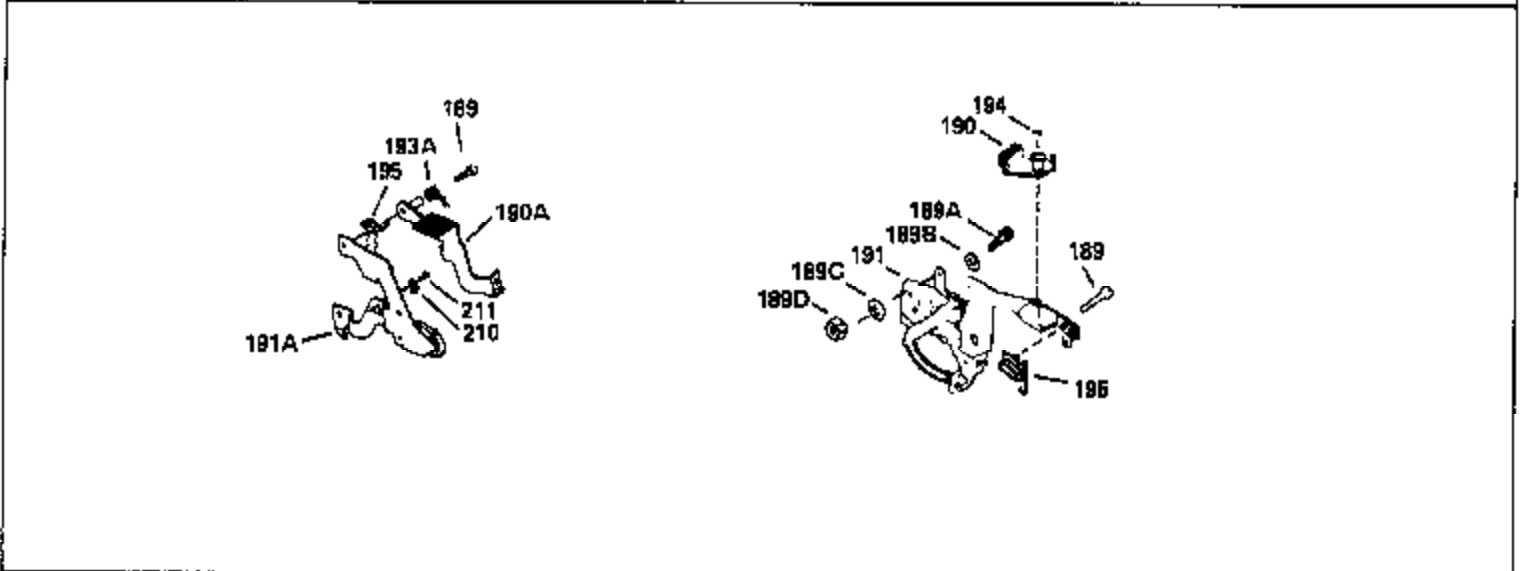

Ref #	Part Number	Qty	Description
420	730225		SAE 30, 4-Cycle Engine Oil (Quart)

ILLUSTRATION SHOWS TYPICAL PARTS ONLY. ORDER BY PART NUMBER. PARTS NOT LISTED ARE SUPPLIED BY OEM.

Ref #	Part Number	Qty	Description
118	730194		Rope Guide Kit (Use as required with 34476 fuel tank)
238	650806		Screw, 10-32 x 5/8"
246C	35705		Filter, Pre-Air (Optional)
260A	34859		Housing, Blower
262	650831		Screw, 1/4-20 x 15/32"
286	35009		Screen, Starter cup
287A	650735		Screw, 10-24 x 3/8" (Use as required)
287A			Pop Rivet, (3/16" Dia.)(Purchase locally)
301	33032		Fuel Cap
370A	34346		Decal, Instruction
379	631021		Inlet Needle, Seat & Clip Assy.
390A	590420A		Rewind Starter (Refer to Division 5, Section C, page 25 or Fiche 8, Grid G-7 for breakdown)