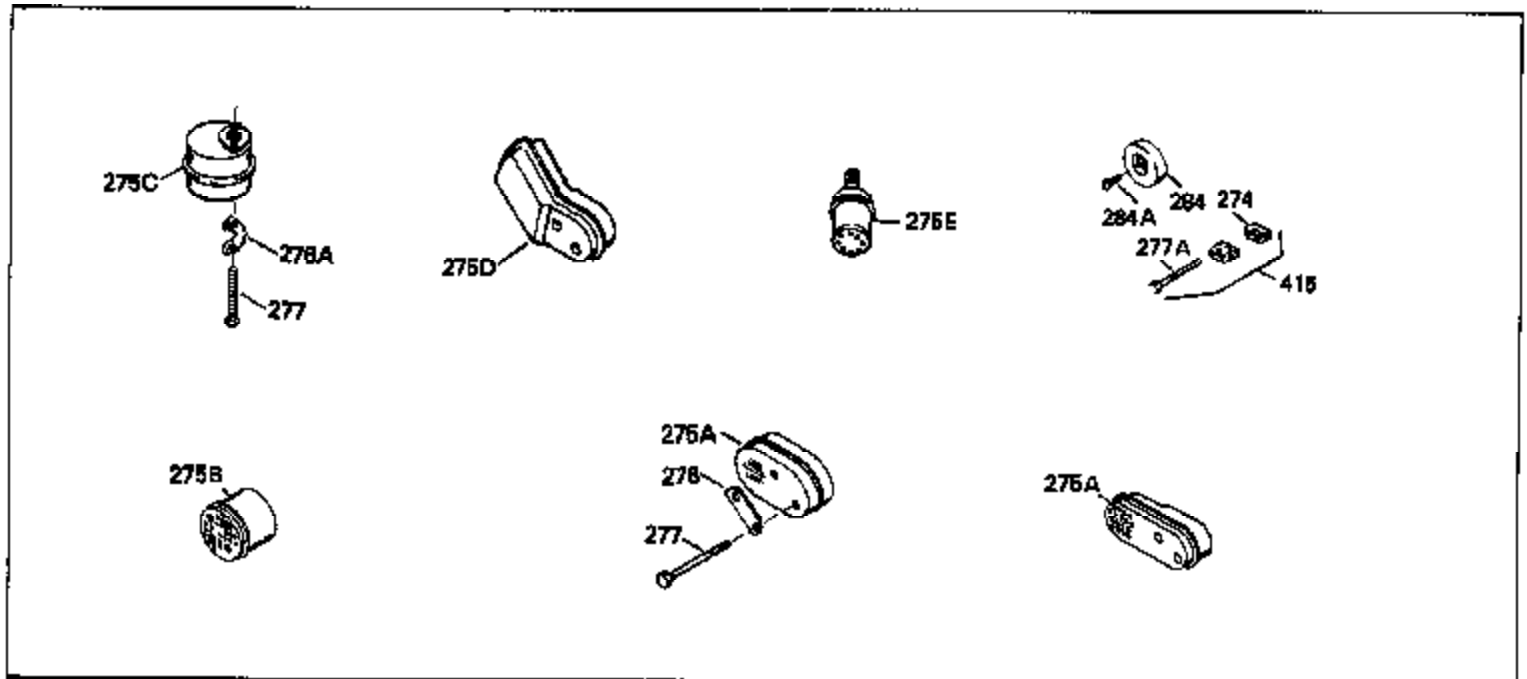

Ref #	Part Number	Qty	Description
420	730225		SAE 30, 4-Cycle Engine Oil (Quart)

ILLUSTRATION SHOWS TYPICAL PARTS ONLY. ORDER BY PART NUMBER. PARTS NOT LISTED ARE SUPPLIED BY OEM.

Ref #	Part Number	Qty	Description
118	730194		Rope Guide Kit (Use as required with 34476 fuel tank)
238	650806		Screw, 10-32 x 5/8"
246C	35705		Filter, Pre-Air (Optional)
260A	34859		Housing, Blower
262	650831		Screw, 1/4-20 x 15/32"
286	35009		Screen, Starter cup
287A	650735		Screw, 10-24 x 3/8" (Use as required)
287A			Pop Rivet, (3/16" Dia.)(Purchase locally)
301	33032		Fuel Cap
370A	34346		Decal, Instruction
379	631021		Inlet Needle, Seat & Clip Assy.
390A	590420A		Rewind Starter (Refer to Division 5, Section C, page 25 or Fiche 8, Grid G-7 for breakdown)