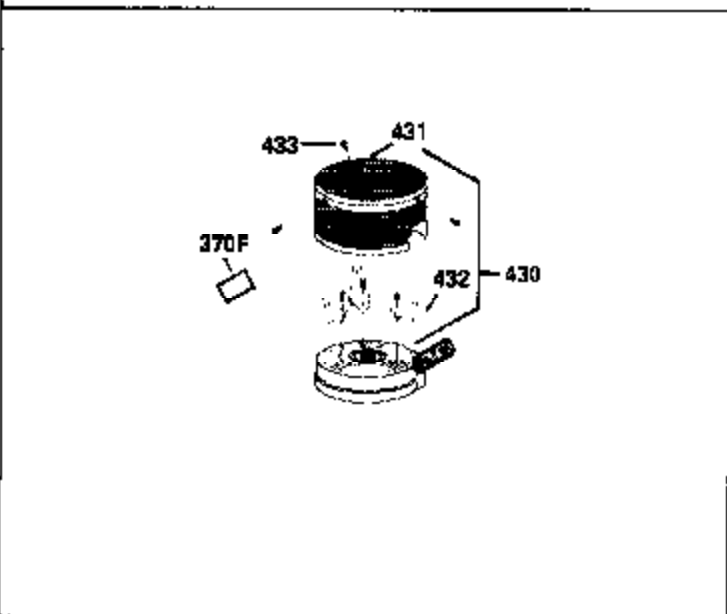

Ref #	Part Number	Qty	Description
210	27793		Clip, Conduit
211	28942		Screw, 10-32 x 3/8"
274	26754A		* Gasket, Exhaust (Use as required)
277A	30063		Screw, 1/4-20 x 1/2" (Use as required)
277	650795		Screw, 1/4-20 x 2-1/4"
370F	34387		Decal, Instruction (Optional)
379	631021		Inlet Needle, Seat & Clip Assy.
415	730162		Muffler Adap.Kit(Incl.274,277A)(Use a s req.)
430	730574		Debris Screen Kit (Incl. 370F,431-433)(Opt.)
431	35596		Screen, Debris (Optional)
432	35597		Bracket, Debris screen (Optional)
433	650910		Screw, 8-32 x 1/4" (Optional)