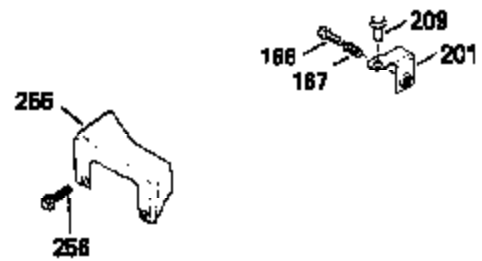

Ref #	Part Number	Qty	Description
19	31361		Spring, Extension
69	35261		* Gasket, Mounting flange
182	6201		Screw, 1/4-28 x 7/8"
185	31384A		Pipe, Intake (Incl. 224)
186	34337		Link, Governor spring
209	30200		Screw, 10-24 x 9/16"
223	650451		Screw, 1/4-20 x 1"
238	650806		Screw, 10-32 x 5/8"
246B	35435		Filter, Pre-Air (Use as required)
379	631021		Inlet Needle, Seat & Clip Assy.