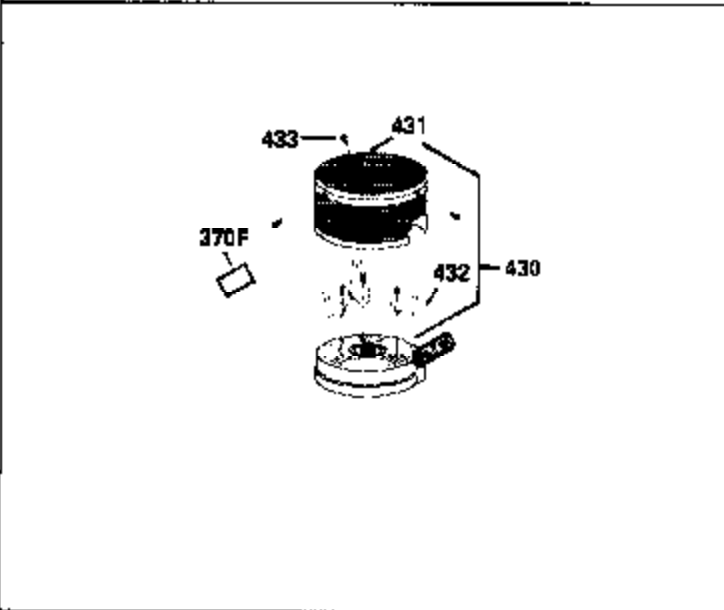

Ref #	Part Number	Qty	Description
189	650839		Screw, 1/4-20 x 3/8"
190	35831		Lever, Brake
191	35015B		Bracket Assy., S.E. Brake (Incl. 195)
194	32309		Ring, Retaining
195	610973		Terminal Assy.
210	27793		Clip, Conduit
211	28942		Screw, 10-32 x 3/8"
274	26754A		* Gasket, Exhaust (Use as required)
277	650795		Screw, 1/4-20 x 2-1/4"
277A	30063		Screw, 1/4-20 x 1/2" (Use as required)
370F	34387		Decal, Instruction (Optional)
379	631021		Inlet Needle, Seat & Clip Assy.
415	730162		Muffler Adap.Kit(Incl.274,277A)(Use a s req.)
430	730574		Debris Screen Kit (Incl. 370F,431-433)(Opt.)
431	35596		Screen, Debris (Optional)
432	35597		Bracket, Debris screen (Optional)
433	650910		Screw, 8-32 x 1/4" (Optional)