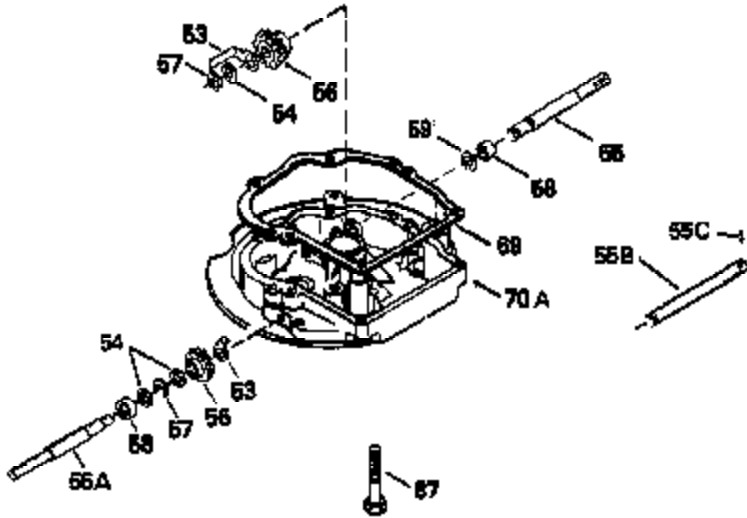

Ref #	Part Number	Qty	Description
400	33238C		* Gasket Set (Incl. items marked *)
420	730225		SAE 30, 4-Cycle Engine Oil (Quart)

ILLUSTRATION SHOWS TYPICAL PARTS ONLY. ORDER BY PART NUMBER. PARTS NOT LISTED ARE SUPPLIED BY OEM.

Ref #	Part Number	Qty	Description
118	730194		Rope Guide Kit (Use as required with 34476 fuel tank)
238	650806		Screw, 10-32 x 5/8"
246C	35705		Filter, Pre-Air (Optional)
260A	34859		Housing, Blower
262	650831		Screw, 1/4-20 x 15/32"
286	35009		Screen, Starter cup
287A	650735		Screw, 10-24 x 3/8" (Use as required)
287A			Pop Rivet, (3/16" Dia.)(Purchase locally)
301	33032		Fuel Cap
370	550223		Decal, Name
370A	34346		Decal, Instruction
379	631021		Inlet Needle, Seat & Clip Assy.
390A	590420A		Rewind Starter (Refer to Division 5, Section C, page 25 or Fiche 8, Grid G-7 for breakdown)

Ref #	Part Number	Qty	Description
19	31361		Spring, Extension
69	35261		* Gasket, Mounting flange
182	6201		Screw, 1/4-28 x 7/8"
185	31384A		Pipe, Intake (Incl. 224)
186	34337		Link, Governor spring
209	30200		Screw, 10-24 x 9/16"
223	650451		Screw, 1/4-20 x 1"
238	650806		Screw, 10-32 x 5/8"
246B	35435		Filter, Pre-Air (Use as required)
379	631021		Inlet Needle, Seat & Clip Assy.