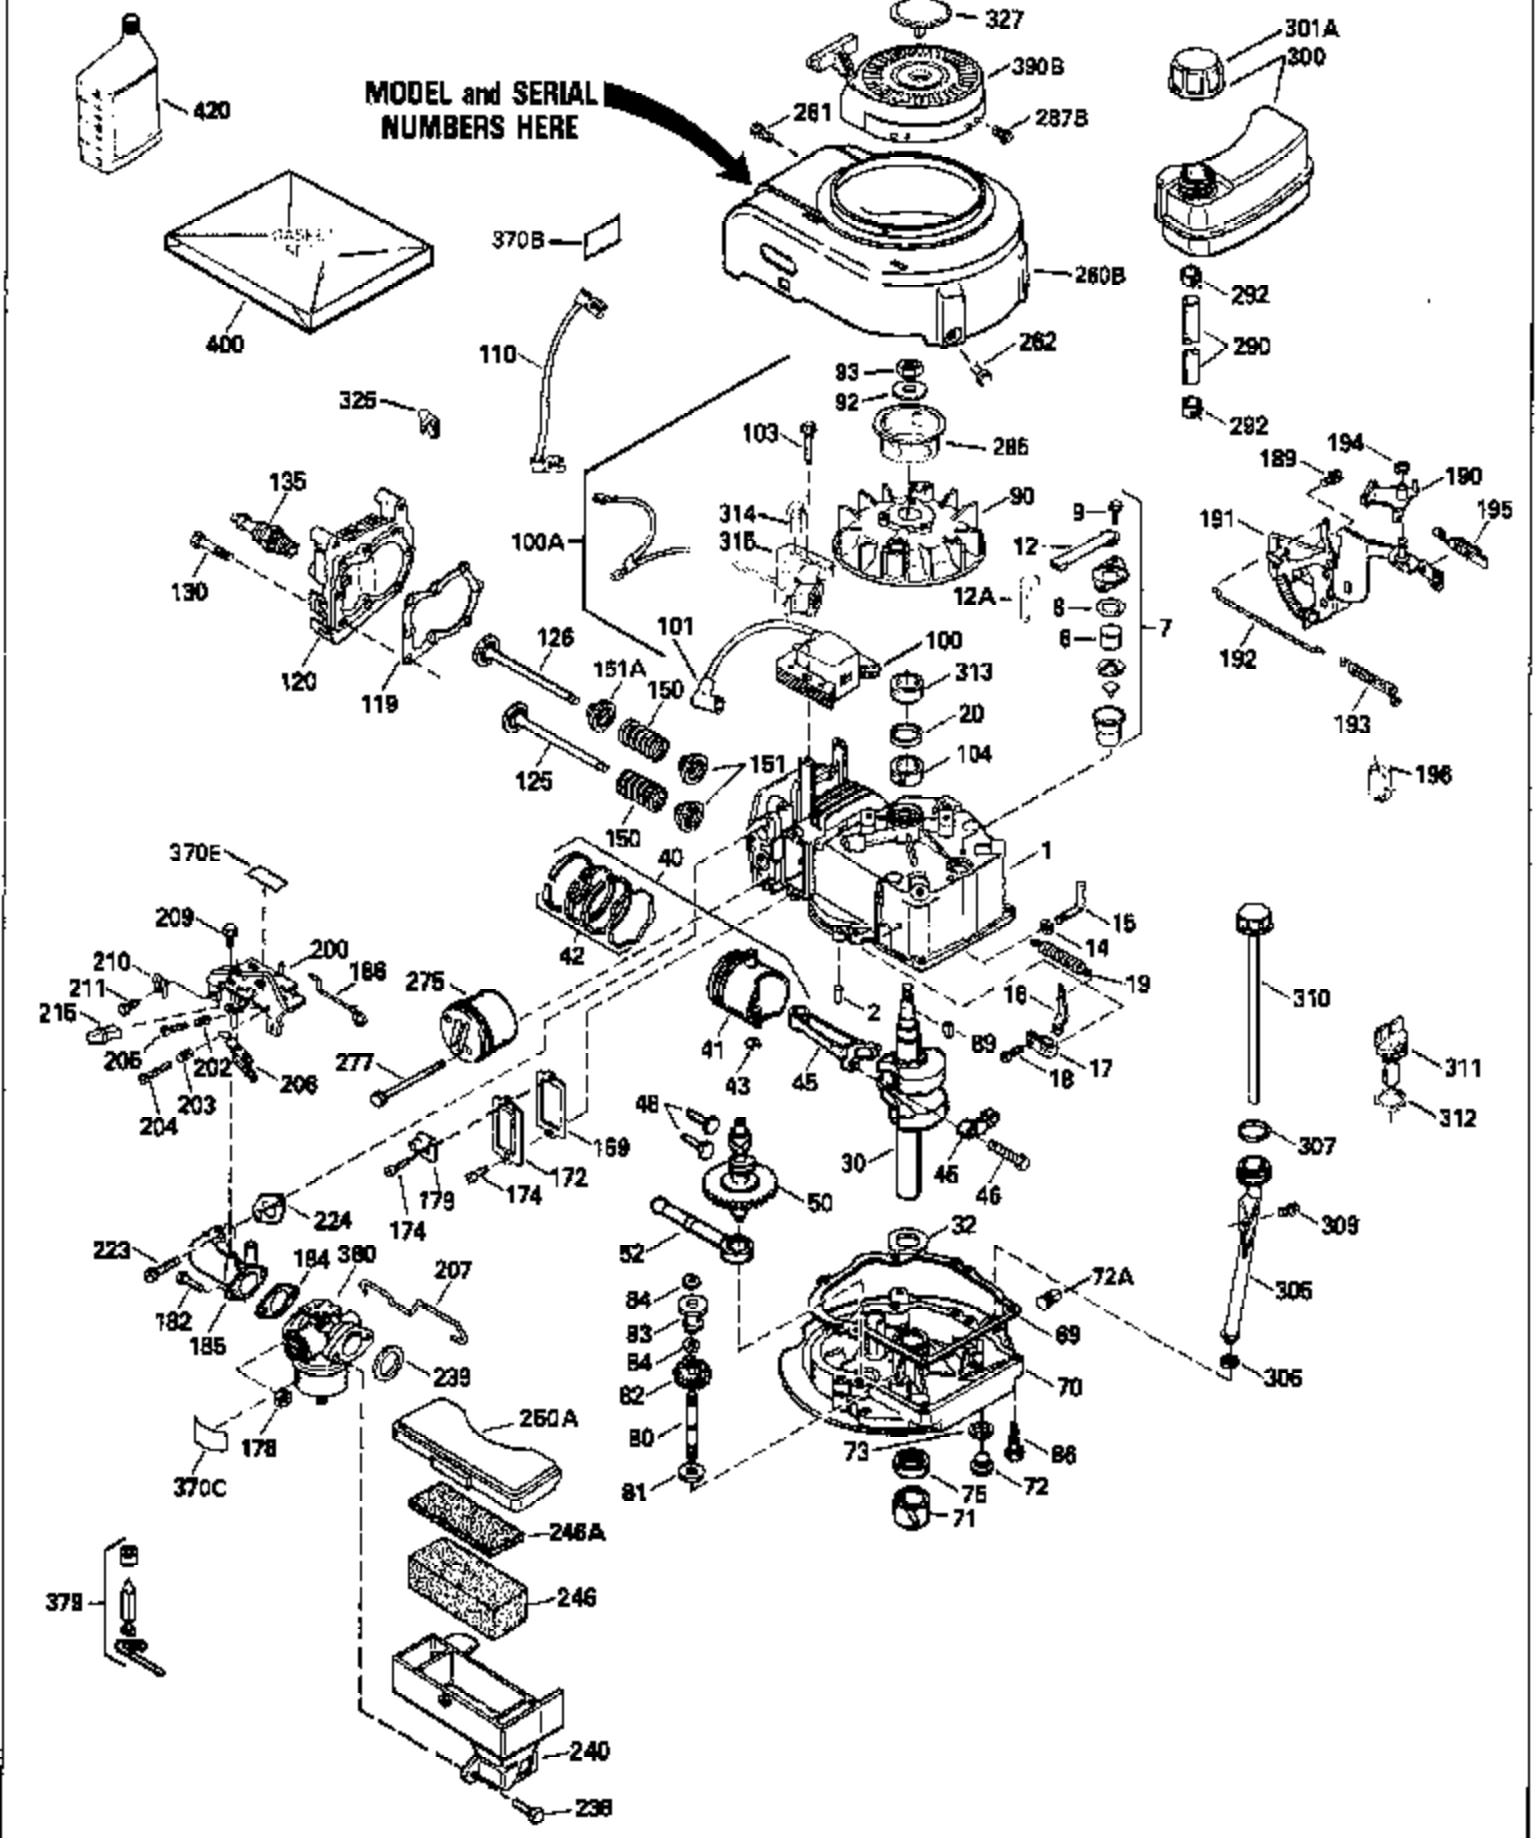

ILLUSTRATION SHOWS TYPICAL PARTS ONLY. ORDER BY PART NUMBER. PARTS NOT LISTED ARE SUPPLIED BY OEM.

MODEL and SERIAL
NUMBERS HERE

Ref #	Part Number	Qty	Description
1	35022		Cylinder Ass'y. (Incl.2, 8, 9 & 20) (2-5/16")
2	26727		Pin, Dowel
6	33734		Element, Breather
7	34214A		Breather Ass'y. (Incl. 6, 8, 9, 12 & 12A)
8	33735		* Gasket, Breather
9	30200		Screw, 10-24 x 9/16"
12	33886		Tube, Breather
14	28277		Washer
15	30589		Rod, Governor (Incl. 14)
16	31383A		Lever, Governor
17	31335		Clamp, Governor lever
18	650548		Screw, 8-32 x 5/16"
19	31361		Spring, Extension
20	32600		Seal, Oil
30	34463		Crankshaft Ass'y.
40	34499		Piston, Pin & Ring Set (Std.) (2-5/16 " Bore)
40	34526		Piston, Pin & Ring Set (.010" OS)
40	34527		Piston, Pin & Ring Set (.020" OS)
41	31761B		Piston & Pin Ass'y. (Incl. 43)(Std.)(2-5/16")
41	32662B		Piston & Pin Ass'y. (Incl. 43) (.010" OS)
41	32663B		Piston & Pin Ass'y. (Incl. 43) (.020" OS)
42	27565		Ring Set (Std.) (2-5/16" Bore)
42	27566		Ring Set (.010" OS)
42	27567		Ring Set (.020" OS)
43	20381		Ring, Piston pin retaining
45	30963B		Rod Assy., Connecting (Incl. 46)
46	32610A		Bolt, Connecting rod
48	27241		Lifter, Valve
50	33553		Camshaft (MCR)
52	29914		Oil Pump Assy.
69	35261		* Gasket, Mounting flange
70	30571A		Flange Ass'y. (Incl. 72, 73, 75, 80 & 311)
72	30572		Plug, Oil drain (Incl. 73)
73	28833		* Drain Plug Gasket (Not req. W/plastic plug)
75	26208		Seal, Oil
80	30574		Shaft, Governor
81	30590A		Washer, Flat
82	30591		Gear Assy., Governor (Incl. 81)
83	30588A		Spool, Governor
84	29193		Ring, Retaining
86	650488		Screw, 1/4-20 x 1-1/4"
89	611004		Flywheel Key
90	611046A		Flywheel
92	650815		Washer, Belleville
93	650816		Nut, Flywheel
100	730207		Magneto-to-Solid State Conversion Kit (Includes solid state module, solid state flywheel key, and instructions.)(Use as required on external ignition engines only.)
100	34443A		Solid State Assy.
103	650814		Screw, Torx T-15, 10-24 x 1"
110	34961		Ground Wire
119	29953C		* Gasket, Cylinder head
120	34335		Head, Cylinder
125	29313C		Exhaust Valve (Std.) (Incl. 151)
125	29315C		Exhaust Valve (1/32" OS) (Incl. 151)
126	29314B		Intake Valve (Std.) (Incl. 151)
126	29315C		Intake Valve (1/32" OS) (Incl. 151)