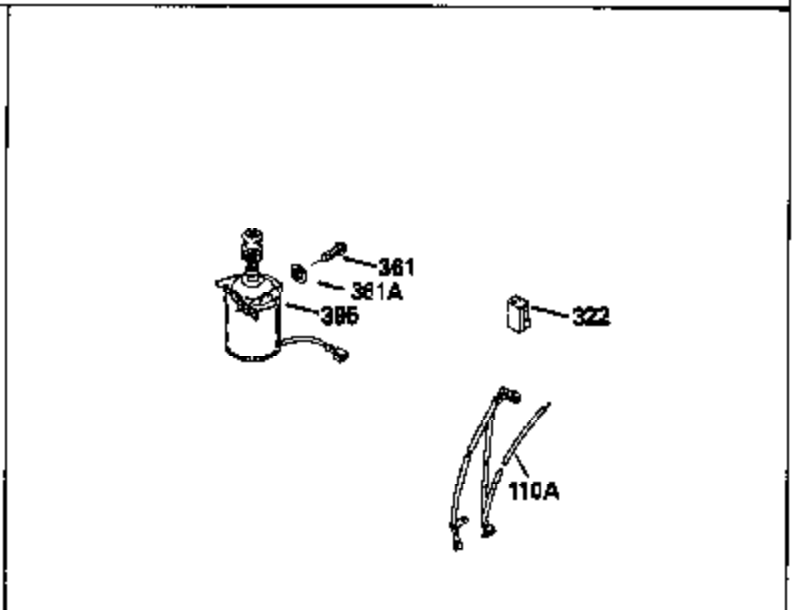

Ref #	Part Number	Qty	Description
189	650839		Screw, 1/4-20 x 3/8"
190	35831		Lever, Brake
191	35015B		Bracket Assy., S.E. Brake (Incl. 195)
194	32309		Ring, Retaining
195	610973		Terminal Assy.
210	27793		Clip, Conduit
211	28942		Screw, 10-32 x 3/8"
274	26754A		* Gasket, Exhaust (Use as required)
277	650795		Screw, 1/4-20 x 2-1/4"
277A	30063		Screw, 1/4-20 x 1/2" (Use as required)
370F	34387		Decal, Instruction (Optional)
379	631021		Inlet Needle, Seat & Clip Assy.
415	730162		Muffler Adap.Kit(Incl.274,277A)(Use a s req.)
430	730574		Debris Screen Kit (Incl. 370F,431-433)(Opt.)
431	35596		Screen, Debris (Optional)
432	35597		Bracket, Debris screen (Optional)
433	650910		Screw, 8-32 x 1/4" (Optional)