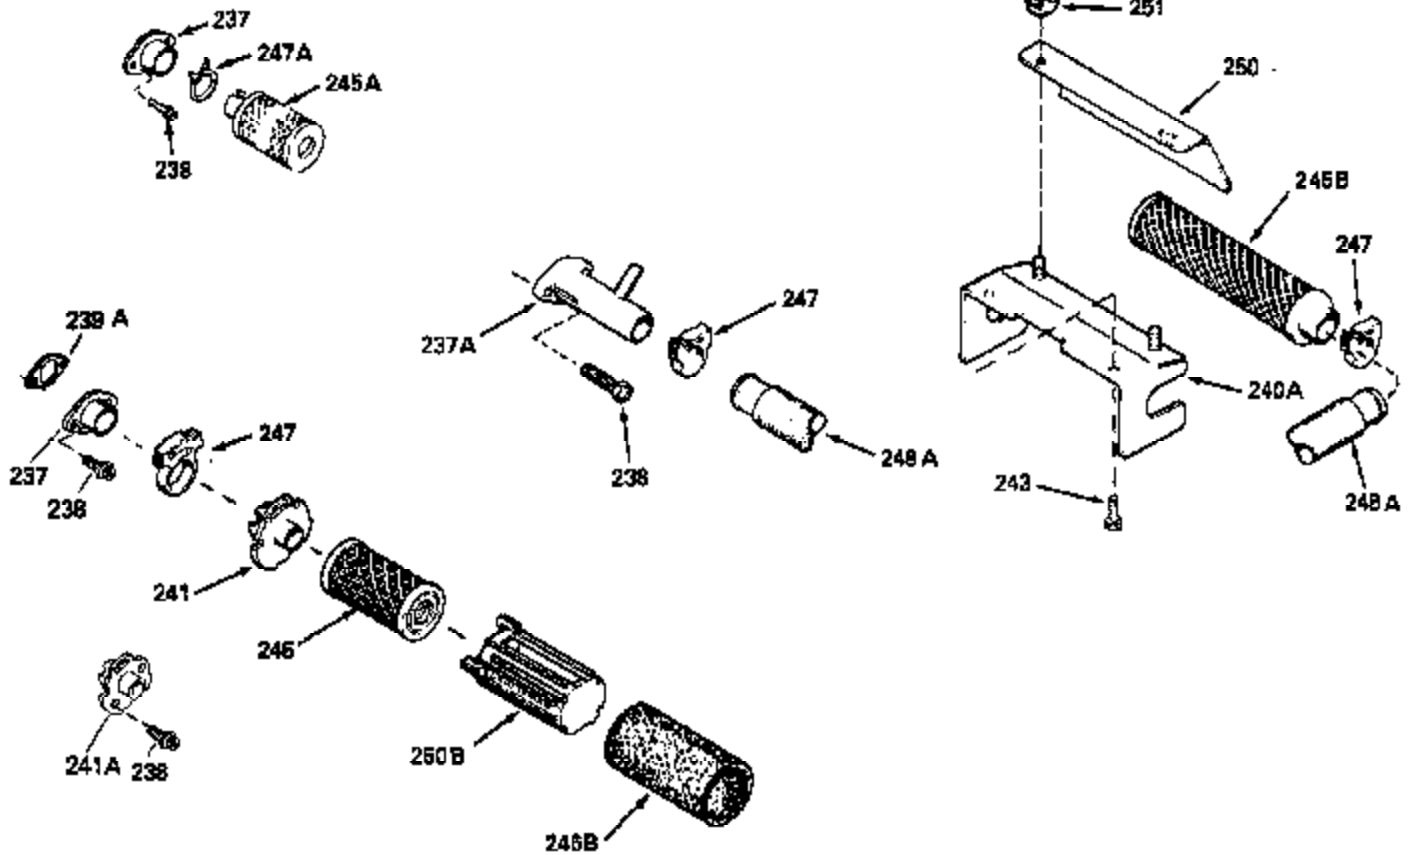

Ref #	Part Number	Qty	Description
400	33238C		* Gasket Set (Incl. items marked *)
420	730225		SAE 30, 4-Cycle Engine Oil (Quart)

ILLUSTRATION SHOWS TYPICAL PARTS ONLY. ORDER BY PART NUMBER. PARTS NOT LISTED ARE SUPPLIED BY OEM.

Ref #	Part Number	Qty	Description
118	730194		Rope Guide Kit (Use as required with 34476 fuel tank)
238	650806		Screw, 10-32 x 5/8"
246C	35705		Filter, Pre-Air (Optional)
260A	34859		Housing, Blower
262	650831		Screw, 1/4-20 x 15/32"
286	35009		Screen, Starter cup
287A	650735		Screw, 10-24 x 3/8" (Use as required)
287A			Pop Rivet, (3/16" Dia.)(Purchase locally)
301	33032		Fuel Cap
370	550223		Decal, Name
370A	34346		Decal, Instruction
379	631021		Inlet Needle, Seat & Clip Assy.
390A	590420A		Rewind Starter (Refer to Division 5, Section C, page 25 or Fiche 8, Grid G-7 for breakdown)

Ref #	Part Number	Qty	Description
19	31361		Spring, Extension
69	35261		* Gasket, Mounting flange
182	6201		Screw, 1/4-28 x 7/8"
185	31384A		Pipe, Intake (Incl. 224)
186	34337		Link, Governor spring
209	30200		Screw, 10-24 x 9/16"
223	650451		Screw, 1/4-20 x 1"
238	650806		Screw, 10-32 x 5/8"
246B	35435		Filter, Pre-Air (Use as required)
379	631021		Inlet Needle, Seat & Clip Assy.