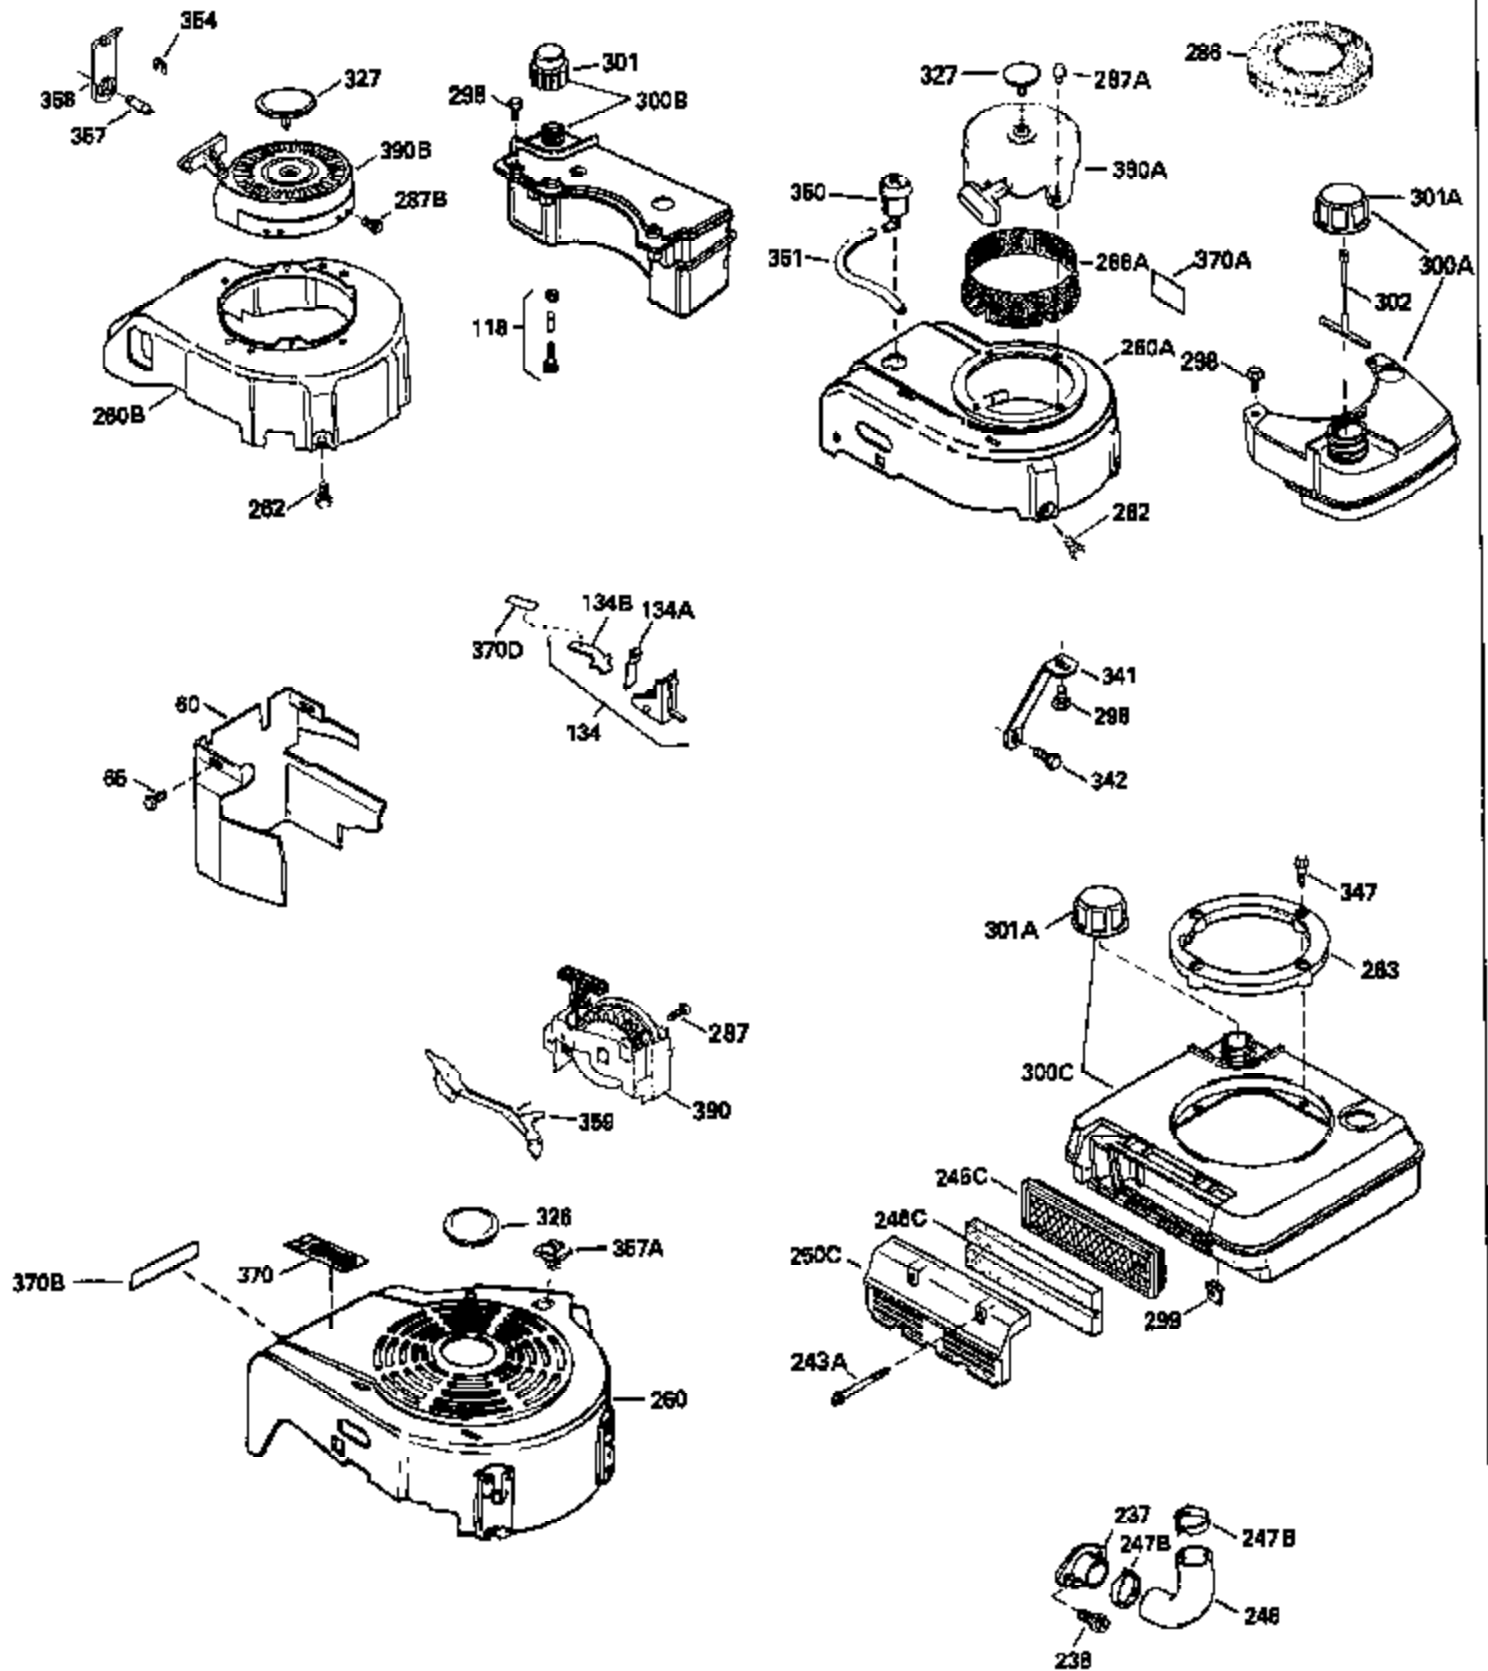

Ref #	Part Number	Qty	Description
400	33238C		* Gasket Set (Incl. items marked *)
420	730225		SAE 30, 4-Cycle Engine Oil (Quart)

ILLUSTRATION SHOWS TYPICAL PARTS ONLY. ORDER BY PART NUMBER. PARTS NOT LISTED ARE SUPPLIED BY OEM.