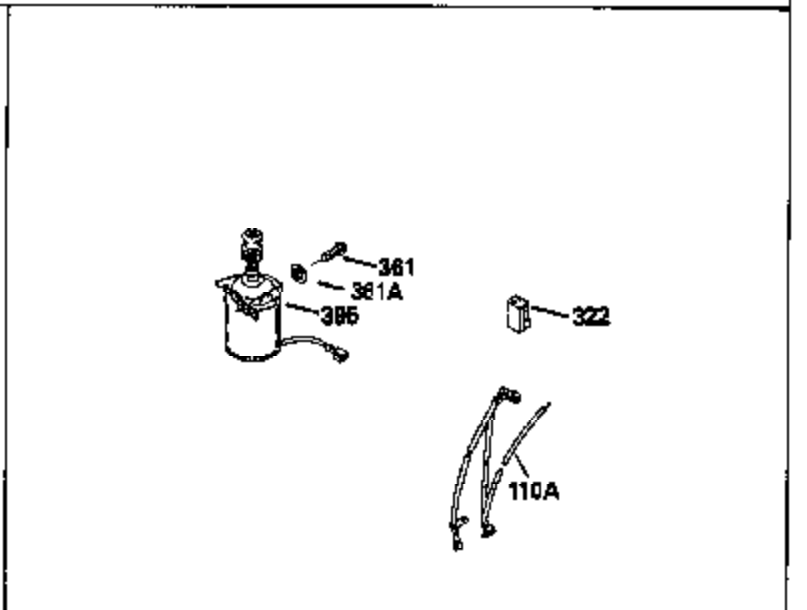

Ref #	Part Number	Qty	Description
189	650839		Screw, 1/4-20 x 3/8"
190	35831		Lever, Brake
191	35015B		Bracket Assy., S.E. Brake (Incl. 195)
194	32309		Ring, Retaining
195	610973		Terminal Assy.
210	27793		Clip, Conduit
211	28942		Screw, 10-32 x 3/8"
274	26754A		* Gasket, Exhaust (Use as required)
277	650795		Screw, 1/4-20 x 2-1/4"
277A	30063		Screw, 1/4-20 x 1/2" (Use as required)
370F	34387		Decal, Instruction (Optional)
379	631021		Inlet Needle, Seat & Clip Assy.
415	730162		Muffler Adap.Kit(Incl.274,277A)(Use a s req.)
430	730574		Debris Screen Kit (Incl. 370F,431-433)(Opt.)
431	35596		Screen, Debris (Optional)
432	35597		Bracket, Debris screen (Optional)
433	650910		Screw, 8-32 x 1/4" (Optional)