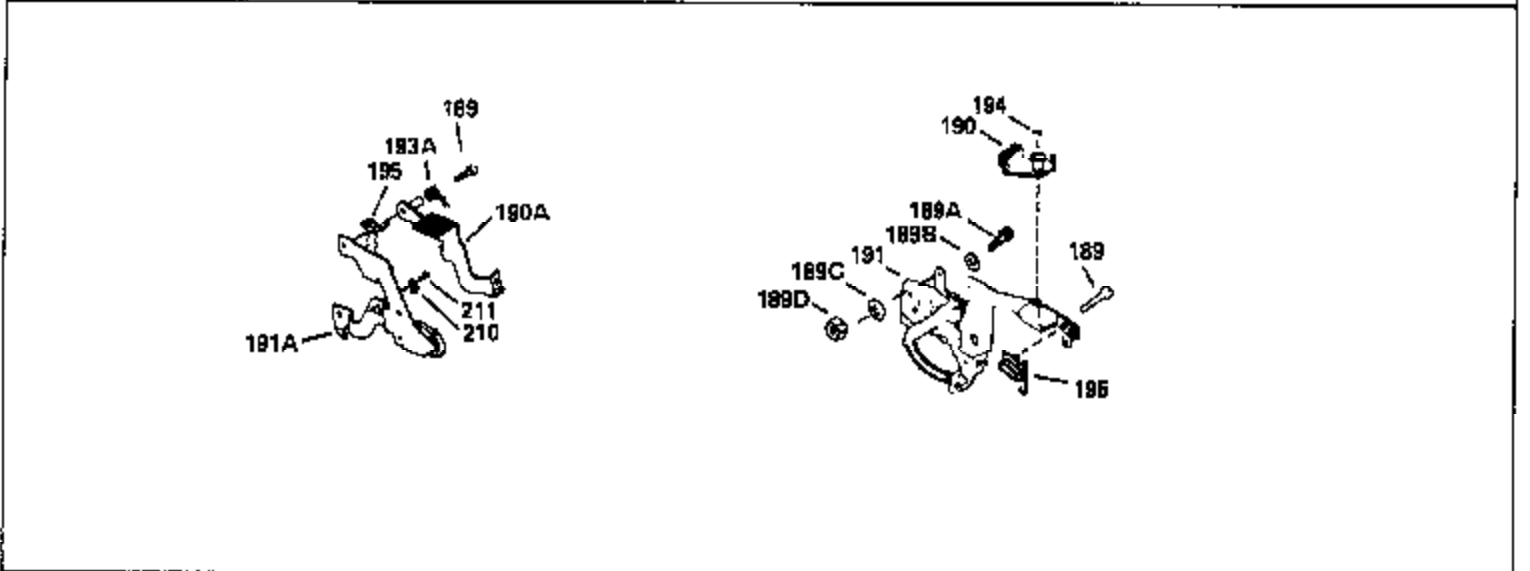

Ref #	Part Number	Qty	Description
189	650839		Screw, 1/4-20 x 3/8"
190	35831		Lever, Brake
191	35015B		Bracket Assy., S.E. Brake (Incl. 195)
194	32309		Ring, Retaining
195	610973		Terminal Assy.
210	27793		Clip, Conduit
211	28942		Screw, 10-32 x 3/8"
274	26754A		* Gasket, Exhaust (Use as required)
277	650795		Screw, 1/4-20 x 2-1/4"
277A	30063		Screw, 1/4-20 x 1/2" (Use as required)
370F	34387		Decal, Instruction (Optional)
379	631021		Inlet Needle, Seat & Clip Assy.
415	730162		Muffler Adap.Kit(Incl.274,277A)(Use a s req.)
430	730574		Debris Screen Kit (Incl. 370F,431-433)(Opt.)
431	35596		Screen, Debris (Optional)
432	35597		Bracket, Debris screen (Optional)
433	650910		Screw, 8-32 x 1/4" (Optional)