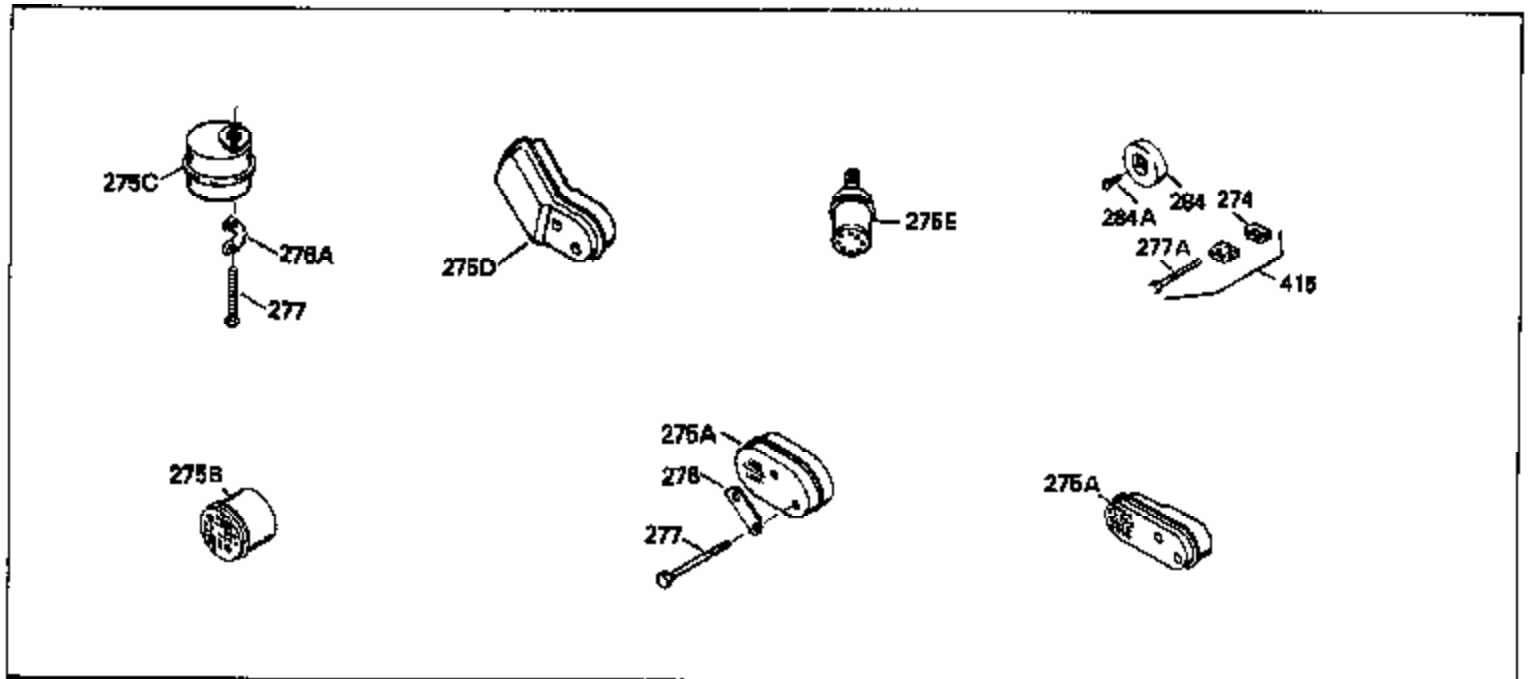

Ref #	Part Number	Qty	Description
189	650839		Screw, 1/4-20 x 3/8"
190	35831		Lever, Brake
191	35015B		Bracket Assy., S.E. Brake (Incl. 195)
194	32309		Ring, Retaining
195	610973		Terminal Assy.
210	27793		Clip, Conduit
211	28942		Screw, 10-32 x 3/8"
274	26754A		* Gasket, Exhaust (Use as required)
277	650795		Screw, 1/4-20 x 2-1/4"
277A	30063		Screw, 1/4-20 x 1/2" (Use as required)
370F	34387		Decal, Instruction (Optional)
379	631021		Inlet Needle, Seat & Clip Assy.
415	730162		Muffler Adap.Kit(Incl.274,277A)(Use a s req.)
430	730574		Debris Screen Kit (Incl. 370F,431-433)(Opt.)
431	35596		Screen, Debris (Optional)
432	35597		Bracket, Debris screen (Optional)
433	650910		Screw, 8-32 x 1/4" (Optional)