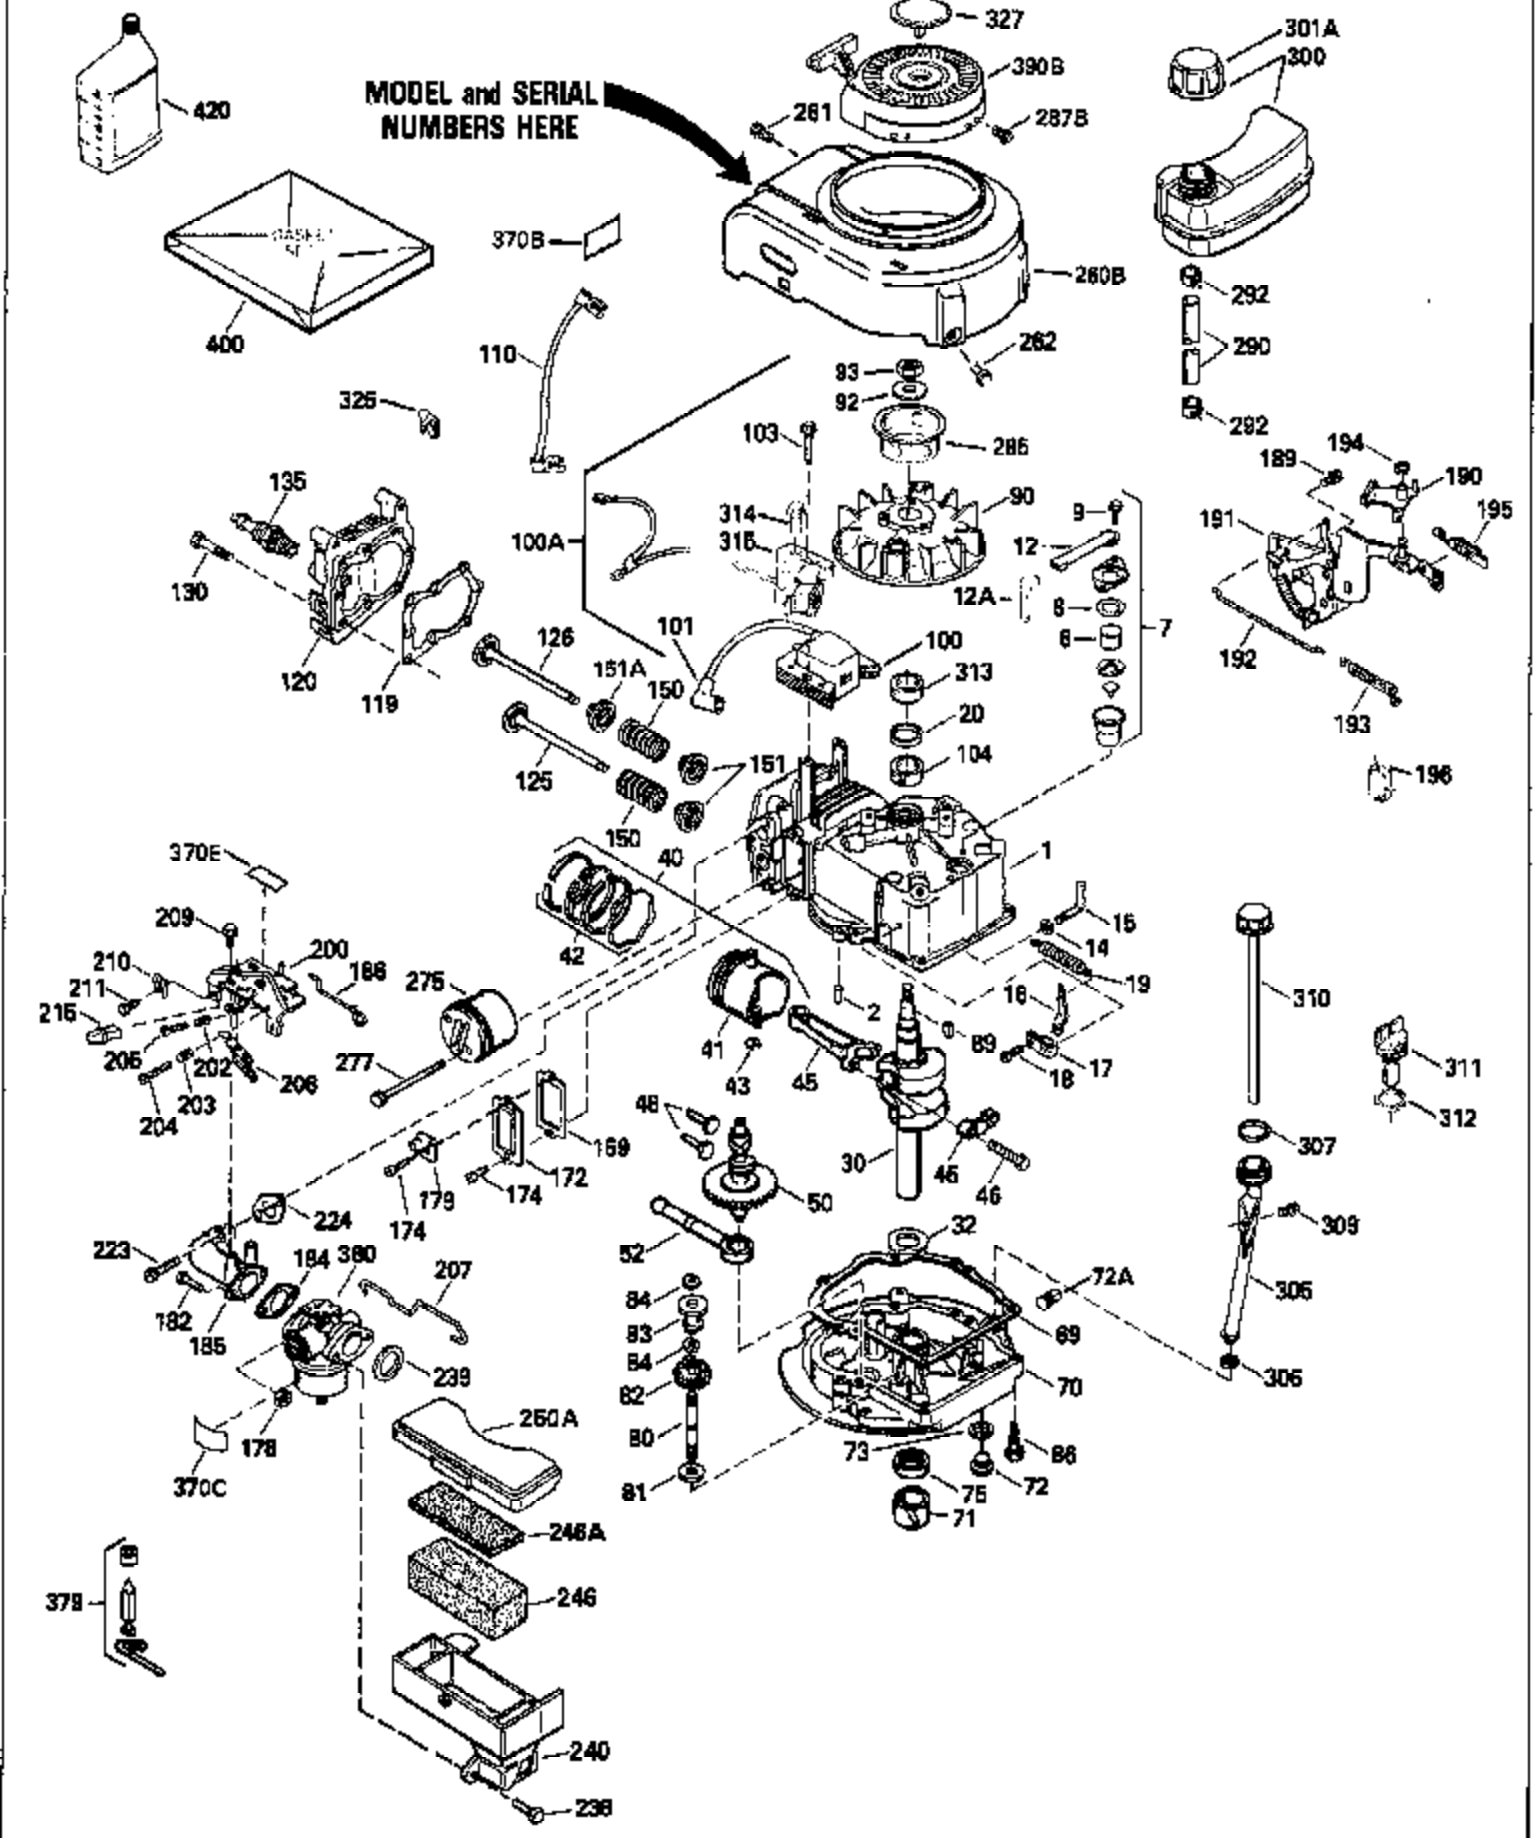

ILLUSTRATION SHOWS TYPICAL PARTS ONLY. ORDER BY PART NUMBER. PARTS NOT LISTED ARE SUPPLIED BY OEM.

MODEL and SERIAL
NUMBERS HERE

Ref #	Part Number	Qty	Description
1	35022		Cylinder Ass'y. (Incl.2, 8, 9 & 20) (2-5/16")
2	26727		Pin, Dowel
6	33734		Element, Breather
7	34214A		Breather Ass'y. (Incl. 6, 8, 9, 12 & 12A)
8	33735		* Gasket, Breather
9	30200		Screw, 10-24 x 9/16"
12	33886		Tube, Breather
14	28277		Washer
15	30589		Rod, Governor (Incl. 14)
16	31383A		Lever, Governor
17	31335		Clamp, Governor lever
18	650548		Screw, 8-32 x 5/16"
19	31361		Spring, Extension
20	32600		Seal, Oil
30	34460A		Crankshaft Ass'y.
40	34499		Piston, Pin & Ring Set (Std.) (2-5/16 " Bore)
40	34526		Piston, Pin & Ring Set (.010" OS)
40	34527		Piston, Pin & Ring Set (.020" OS)
41	31761B		Piston & Pin Ass'y. (Incl. 43)(Std.)(2-5/16")
41	32662B		Piston & Pin Ass'y. (Incl. 43) (.010" OS)
41	32663B		Piston & Pin Ass'y. (Incl. 43) (.020" OS)
42	27565		Ring Set (Std.) (2-5/16" Bore)
42	27566		Ring Set (.010" OS)
42	27567		Ring Set (.020" OS)
43	20381		Ring, Piston pin retaining
45	30963B		Rod Assy., Connecting (Incl. 46)
46	32610A		Bolt, Connecting rod
48	27241		Lifter, Valve
50	33553		Camshaft (MCR)
52	29914		Oil Pump Assy.
69	35261		* Gasket, Mounting flange
70	30571A		Flange Ass'y. (Incl. 72, 73, 75, 80 & 311)
72A	9556		Plug, Pipe
72	30572		Plug, Oil drain (Incl. 73)
73	28833		* Drain Plug Gasket (Not req. W/plastic plug)
75	26208		Seal, Oil
80	30574		Shaft, Governor
81	30590A		Washer, Flat
82	30591		Gear Assy., Governor (Incl. 81)
83	30588A		Spool, Governor
84	29193		Ring, Retaining
86	650488		Screw, 1/4-20 x 1-1/4"
89	611004		Flywheel Key
90	611046A		Flywheel
92	650815		Washer, Belleville
93	650816		Nut, Flywheel
100	730207		Magneto-to-Solid State Conversion Kit (Includes solid state module, solid state flywheel key, and instructions.)(Use as required on external ignition engines only.)
100	34443A		Solid State Assy.
103	650814		Screw, Torx T-15, 10-24 x 1"
110	34961		Ground Wire
119	29953C		* Gasket, Cylinder head
120	34335		Head, Cylinder
125	29313C		Exhaust Valve (Std.) (Incl. 151)
125	29315C		Exhaust Valve (1/32" OS) (Incl. 151)
126	29314B		Intake Valve (Std.) (Incl. 151)