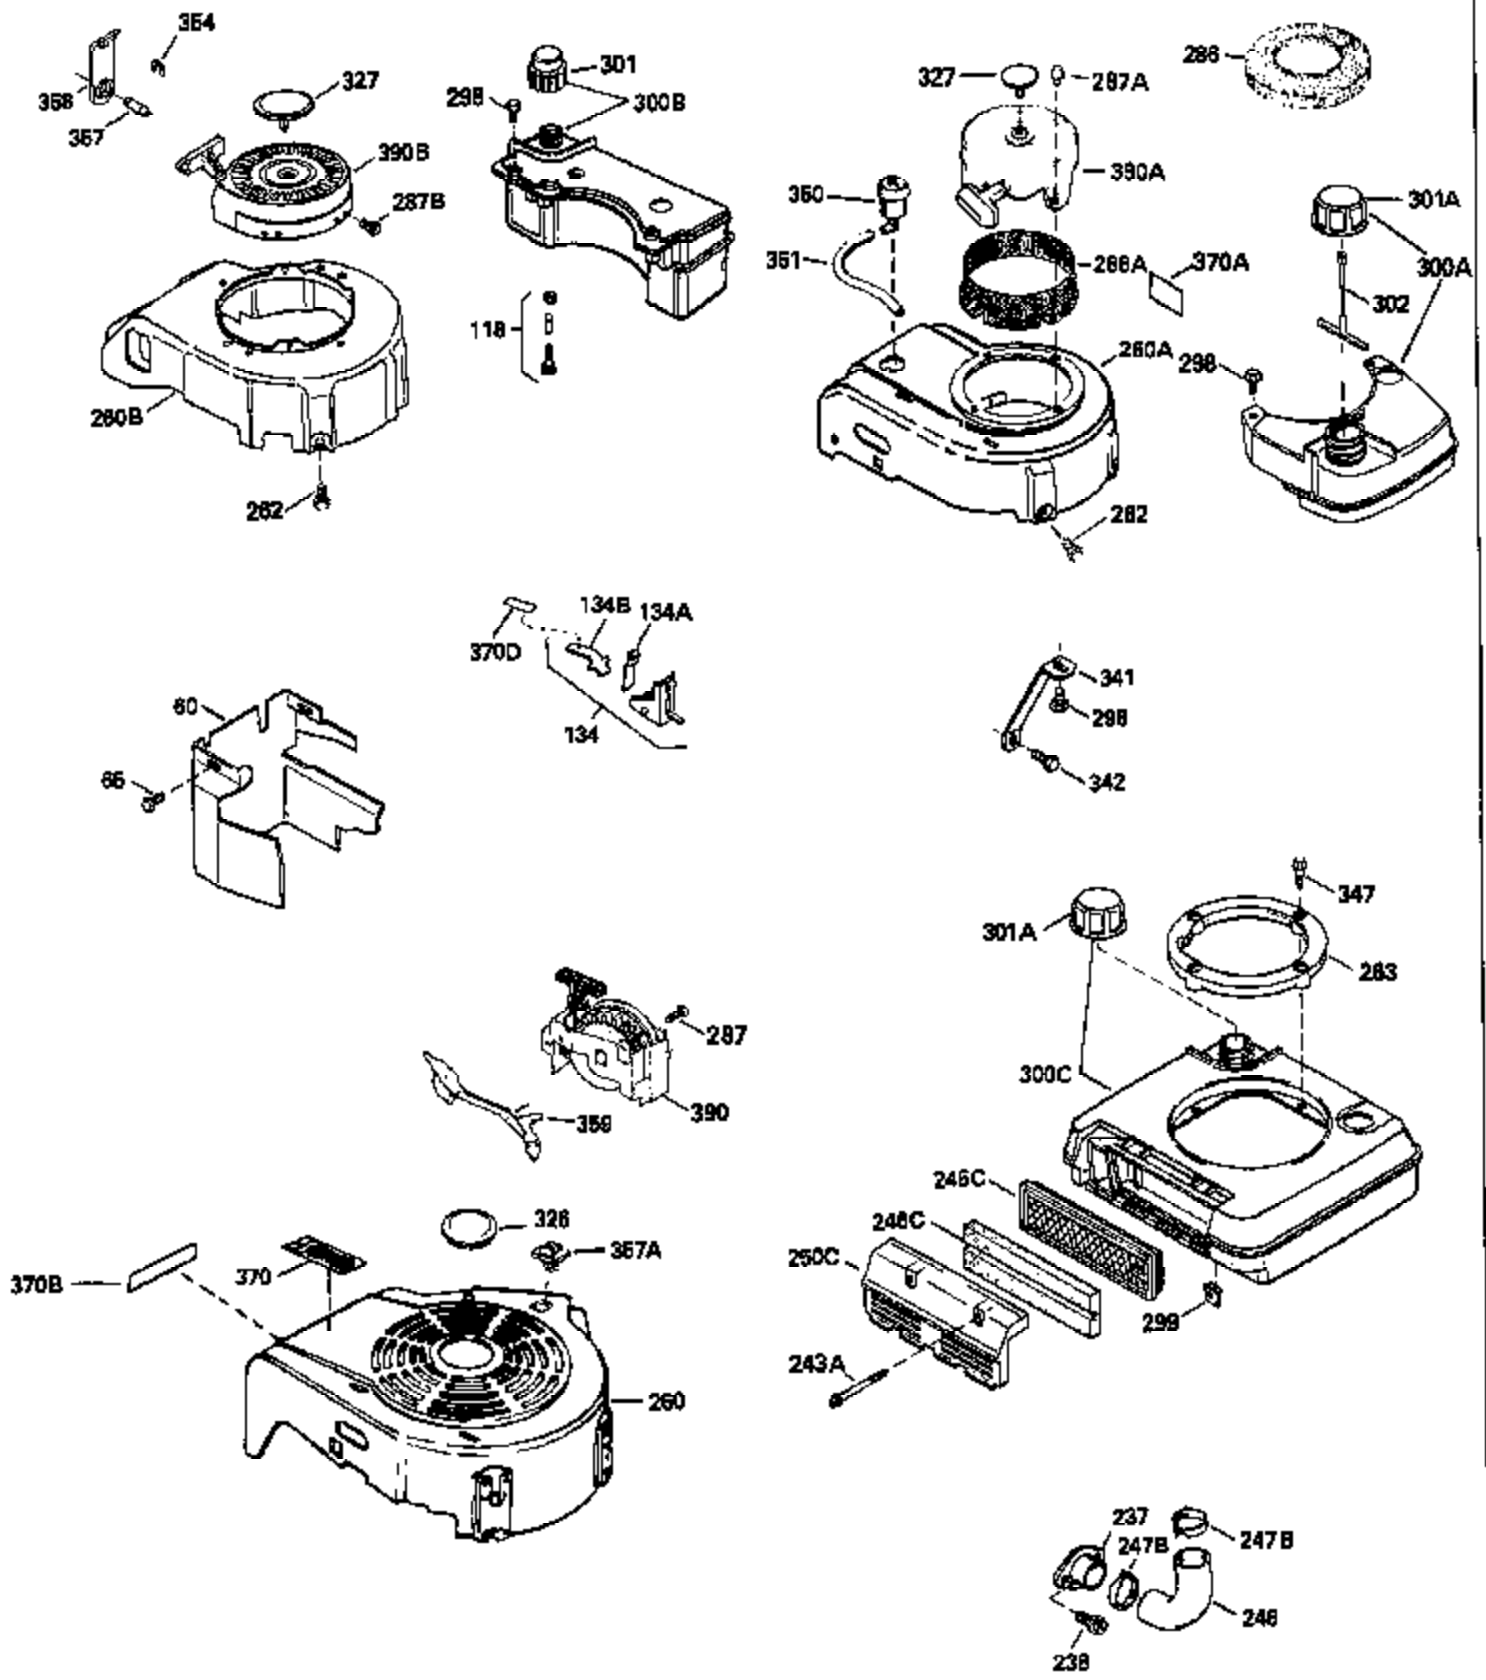

ILLUSTRATION SHOWS TYPICAL PARTS ONLY. ORDER BY PART NUMBER. PARTS NOT LISTED ARE SUPPLIED BY OEM.

Ref #	Part Number	Qty	Description
118	730194		Rope Guide Kit (Use as required with 34476 fuel tank)
238	650806		Screw, 10-32 x 5/8"
246C	35705		Filter, Pre-Air (Optional)
260A	35476		Housing, Blower
262	650831		Screw, 1/4-20 x 15/32"
286	35009		Screen, Starter cup
286A	35354		Screen, Starter cup (Stationary)
287A	650735		Screw, 10-24 x 3/8" (Use as required)
287A			Pop Rivet, (3/16" Dia.)(Purchase locally)
301	33032		Fuel Cap
354	35025		Staple (Not used on all models)
357	34985		Rope Stop & Staple Ass'y. (Incl. 354)
370	550223		Decal, Name
370A	34346		Decal, Instruction
379	631021		Inlet Needle, Seat & Clip Assy.
390A	590420A		Rewind Starter (Refer to Division 5, Section C, page 25 or Fiche 8, Grid G-7 for breakdown)