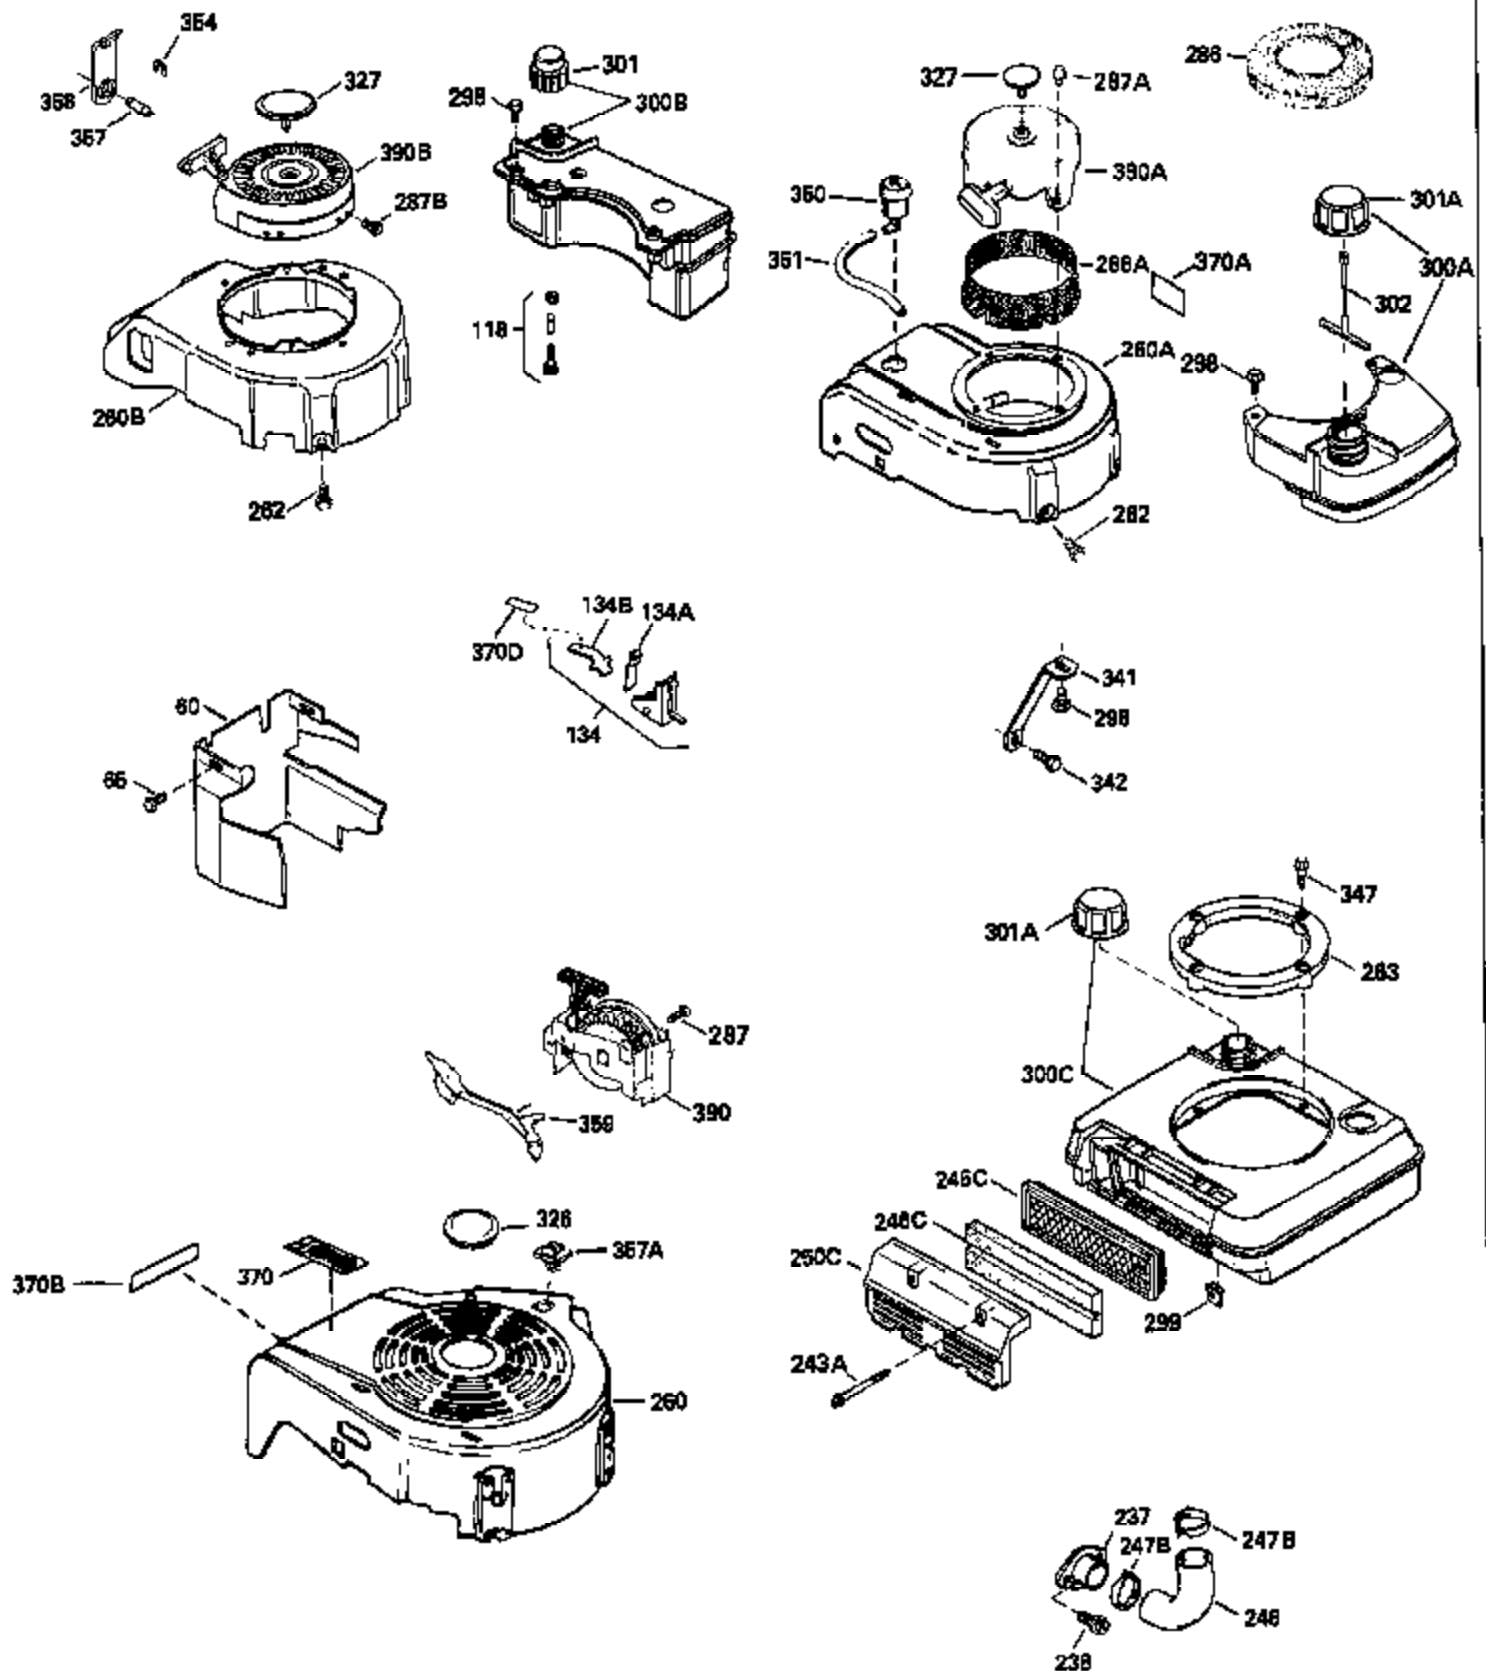

ILLUSTRATION SHOWS TYPICAL PARTS ONLY. ORDER BY PART NUMBER. PARTS NOT LISTED ARE SUPPLIED BY OEM.

Ref #	Part Number	Qty	Description
118	730194		Rope Guide Kit (Use as required with 34476 fuel tank)
238	650806		Screw, 10-32 x 5/8"
246C	35705		Filter, Pre-Air (Optional)
260A	34859		Housing, Blower
262	650831		Screw, 1/4-20 x 15/32"
286	35009		Screen, Starter cup
287A	650735		Screw, 10-24 x 3/8" (Use as required)
287A			Pop Rivet, (3/16" Dia.)(Purchase locally)
301	33032		Fuel Cap
370A	34416		Decal, Instruction
379	631021		Inlet Needle, Seat & Clip Assy.
390A	590420A		Rewind Starter (Refer to Division 5, Section C, page 25 or Fiche 8, Grid G-7 for breakdown)