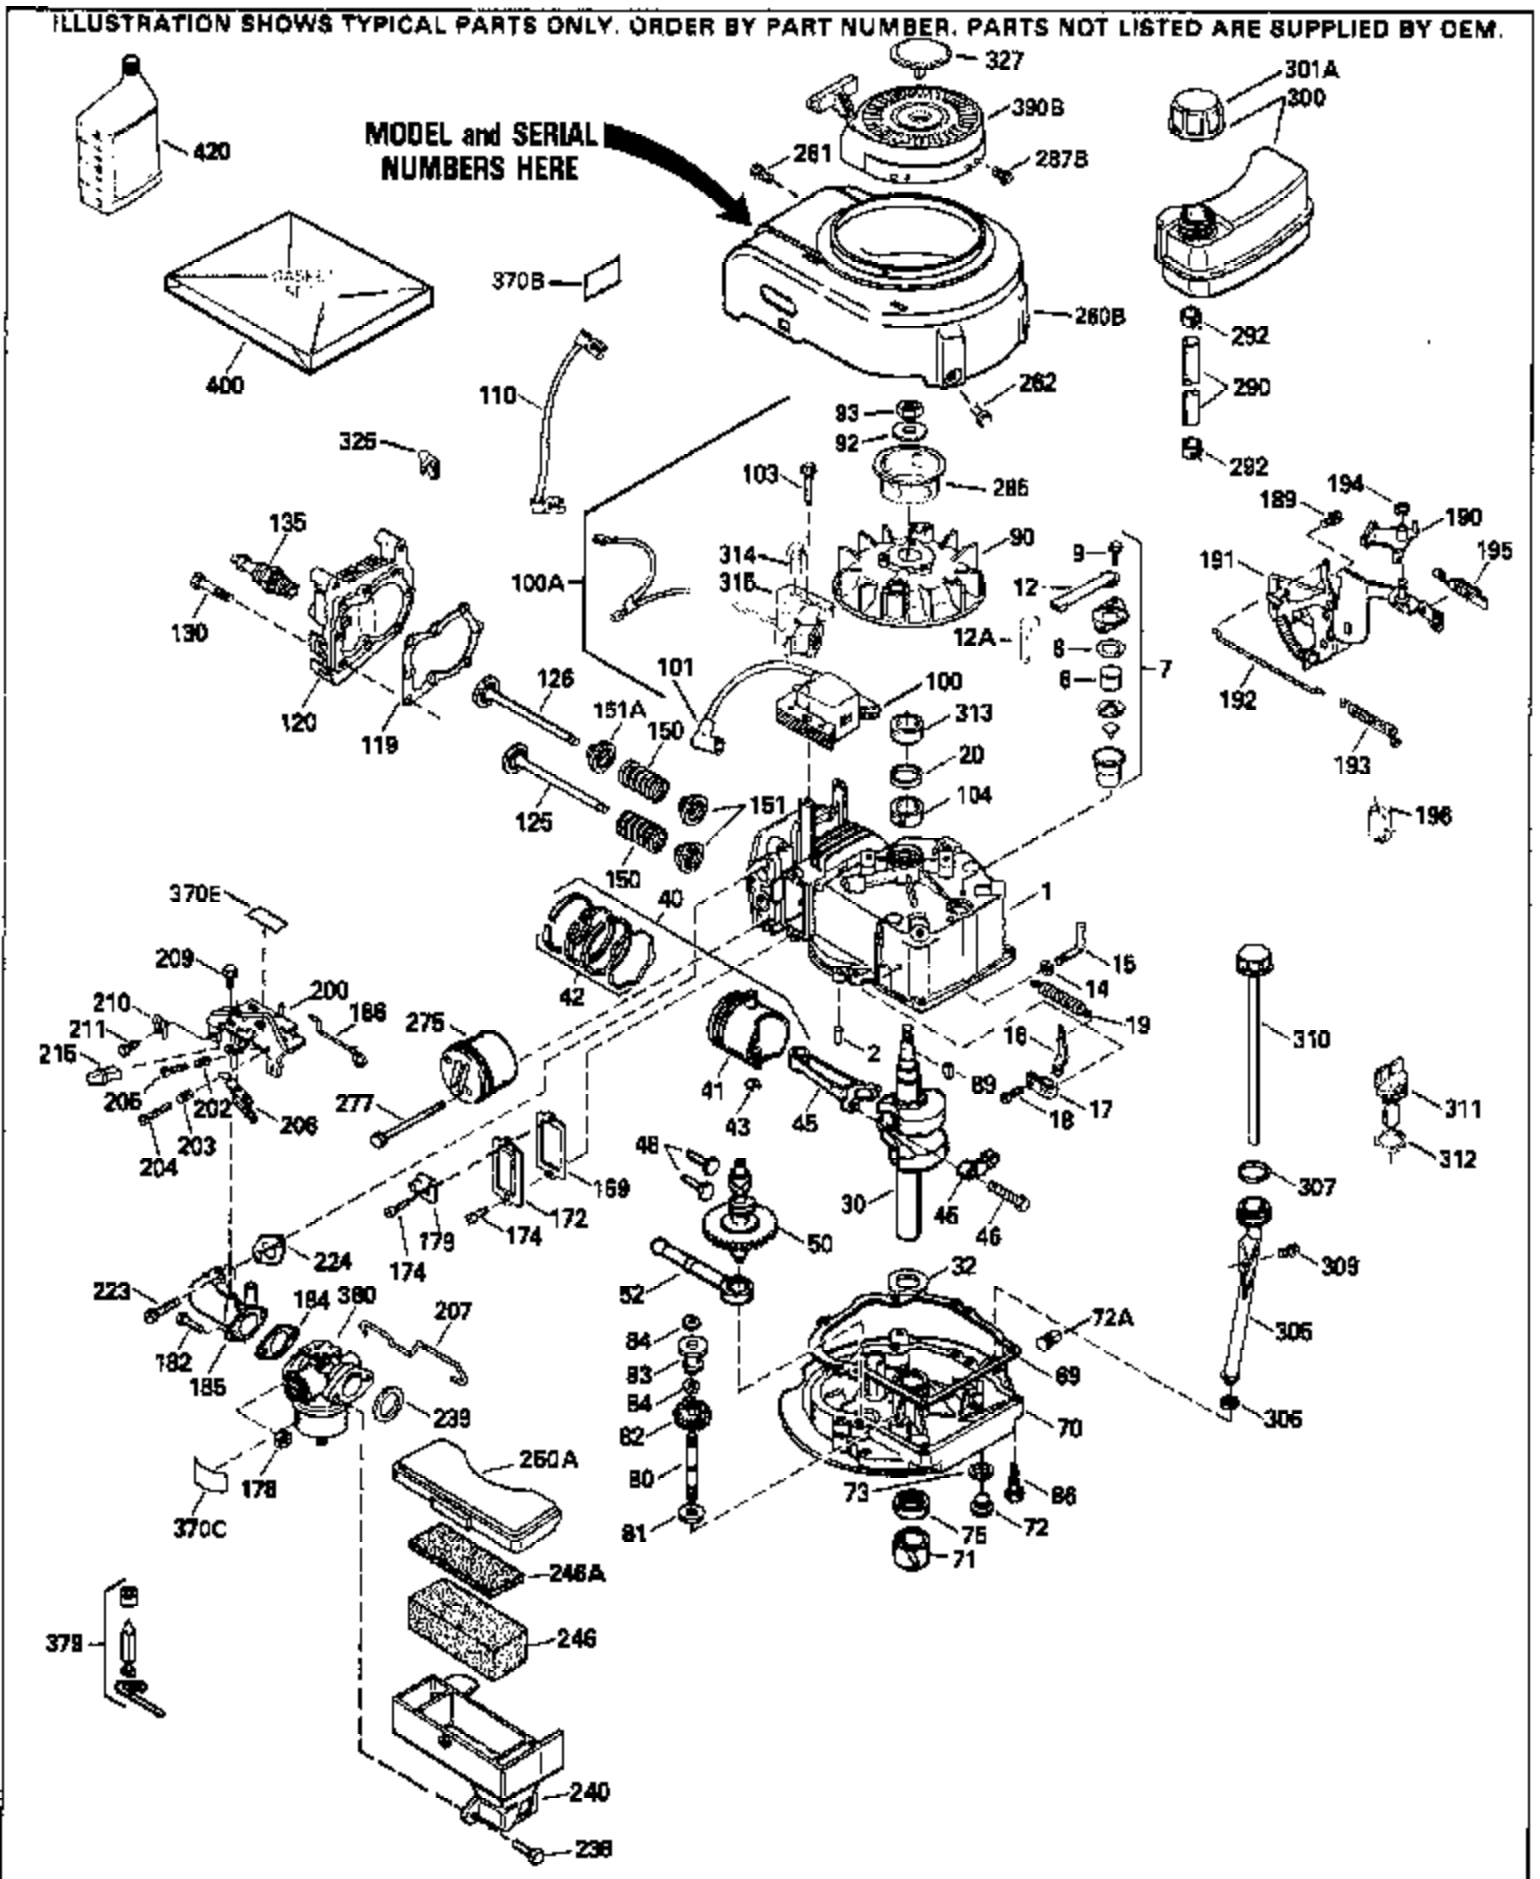

ILLUSTRATION SHOWS TYPICAL PARTS ONLY. ORDER BY PART NUMBER. PARTS NOT LISTED ARE SUPPLIED BY OEM.

Ref #	Part Number	Qty	Description
1	35022		Cylinder Ass'y. (Incl.2, 8, 9 & 20) (2-5/16")
2	26727		Pin, Dowel
6	33734		Element, Breather
7	34214A		Breather Ass'y. (Incl. 6, 8, 9, 12 & 12A)
8	33735		* Gasket, Breather
9	30200		Screw, 10-24 x 9/16"
12	33886		Tube, Breather
14	28277		Washer
15	30589		Rod, Governor (Incl. 14)
16	31383A		Lever, Governor
17	31335		Clamp, Governor lever
18	650548		Screw, 8-32 x 5/16"
19	31361		Spring, Extension
20	32600		Seal, Oil
30	34473		Crankshaft Ass'y.
40	34499		Piston, Pin & Ring Set (Std.) (2-5/16 " Bore)
40	34526		Piston, Pin & Ring Set (.010" OS)
40	34527		Piston, Pin & Ring Set (.020" OS)
41	31761B		Piston & Pin Ass'y. (Incl. 43)(Std.)(2-5/16")
41	32662B		Piston & Pin Ass'y. (Incl. 43) (.010" OS)
41	32663B		Piston & Pin Ass'y. (Incl. 43) (.020" OS)
42	27565		Ring Set (Std.) (2-5/16" Bore)
42	27566		Ring Set (.010" OS)
42	27567		Ring Set (.020" OS)
43	20381		Ring, Piston pin retaining
45	30963B		Rod Assy., Connecting (Incl. 46)
46	32610A		Bolt, Connecting rod
48	27241		Lifter, Valve
50	33148A		Camshaft
52	29914		Oil Pump Assy.
69	35261		* Gasket, Mounting flange
70	30571A		Flange Ass'y. (Incl. 72, 73, 75, 80 & 311)
72	30572		Plug, Oil drain (Incl. 73)
73	28833		* Drain Plug Gasket (Not req. W/plastic plug)
75	26208		Seal, Oil
80	30574		Shaft, Governor
81	30590A		Washer, Flat
82	30591		Gear Assy., Governor (Incl. 81)
83	30588A		Spool, Governor
84	29193		Ring, Retaining
86	650488		Screw, 1/4-20 x 1-1/4"
89	611004		Flywheel Key
90	611046A		Flywheel
92	650815		Washer, Belleville
93	650816		Nut, Flywheel
100	730207		Magneto-to-Solid State Conversion Kit (Includes solid state module, solid state flywheel key, and instructions.)(Use as required on external ignition engines only.)
100	34443A		Solid State Assy.
103	650814		Screw, Torx T-15, 10-24 x 1"
110	34961		Ground Wire
119	29953C		* Gasket, Cylinder head
120	34335		Head, Cylinder
125	29313C		Exhaust Valve (Std.) (Incl. 151)
125	29315C		Exhaust Valve (1/32" OS) (Incl. 151)
126	29314B		Intake Valve (Std.) (Incl. 151)
126	29315C		Intake Valve (1/32" OS) (Incl. 151)