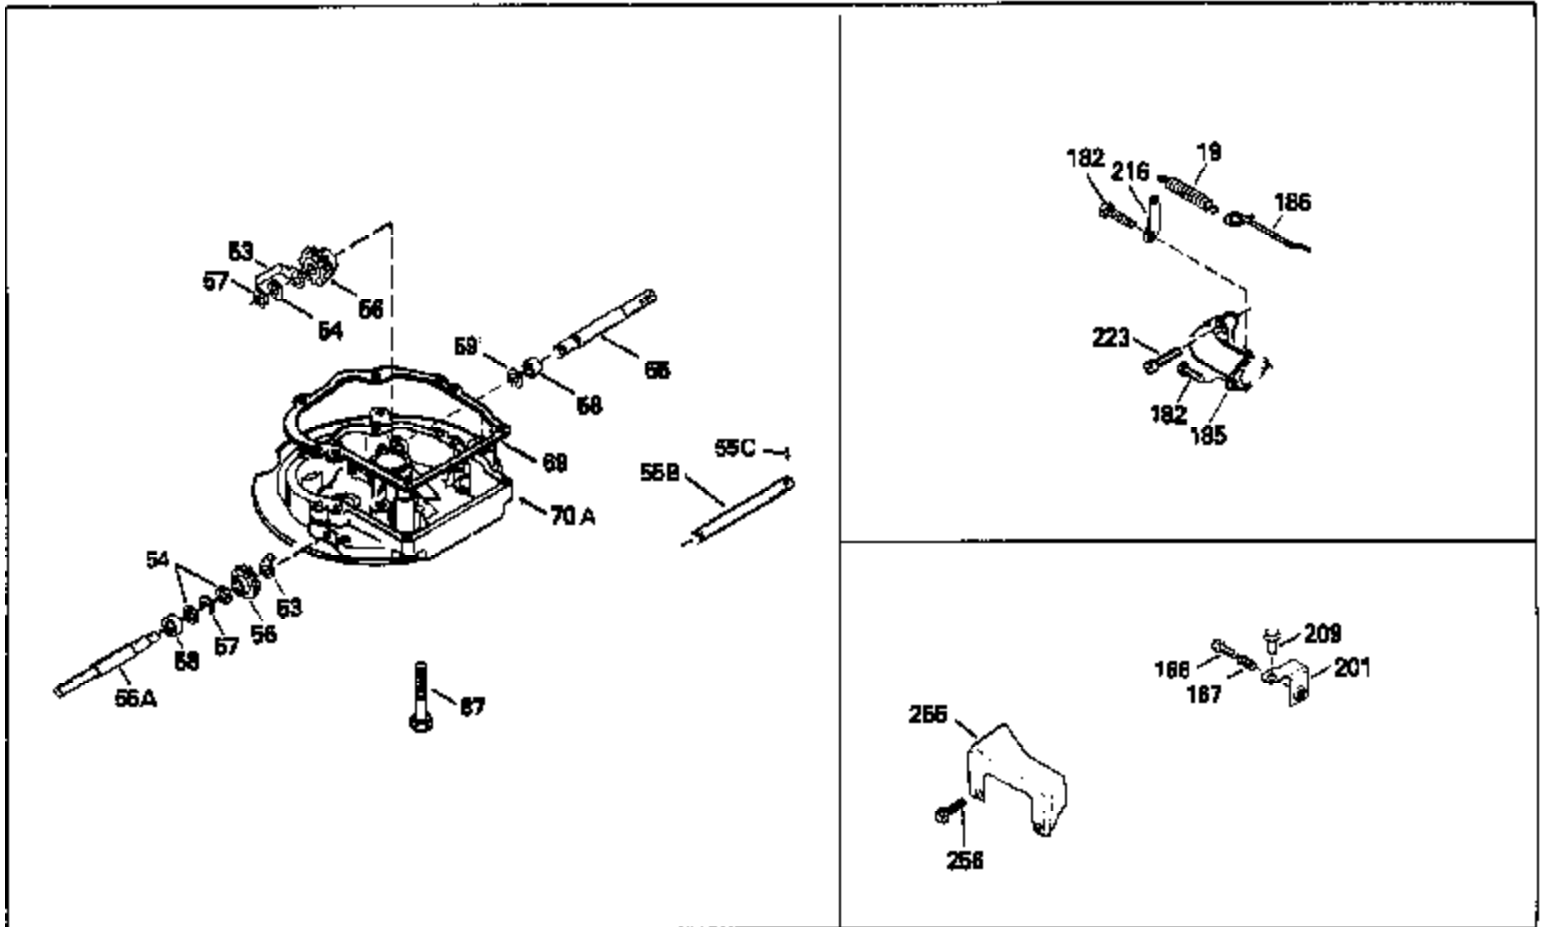

Ref #	Part Number	Qty	Description
19	31361		Spring, Extension
69	35261		* Gasket, Mounting flange
182	6201		Screw, 1/4-28 x 7/8"
185	31384A		Pipe, Intake (Incl. 224)
186	32653		Link, Governor spring
216	33086		Lever, Speed adjusting
223	650451		Screw, 1/4-20 x 1"
238	650806		Screw, 10-32 x 5/8"
246B	35435		Filter, Pre-Air (Use as required)
379	631021		Inlet Needle, Seat & Clip Assy.