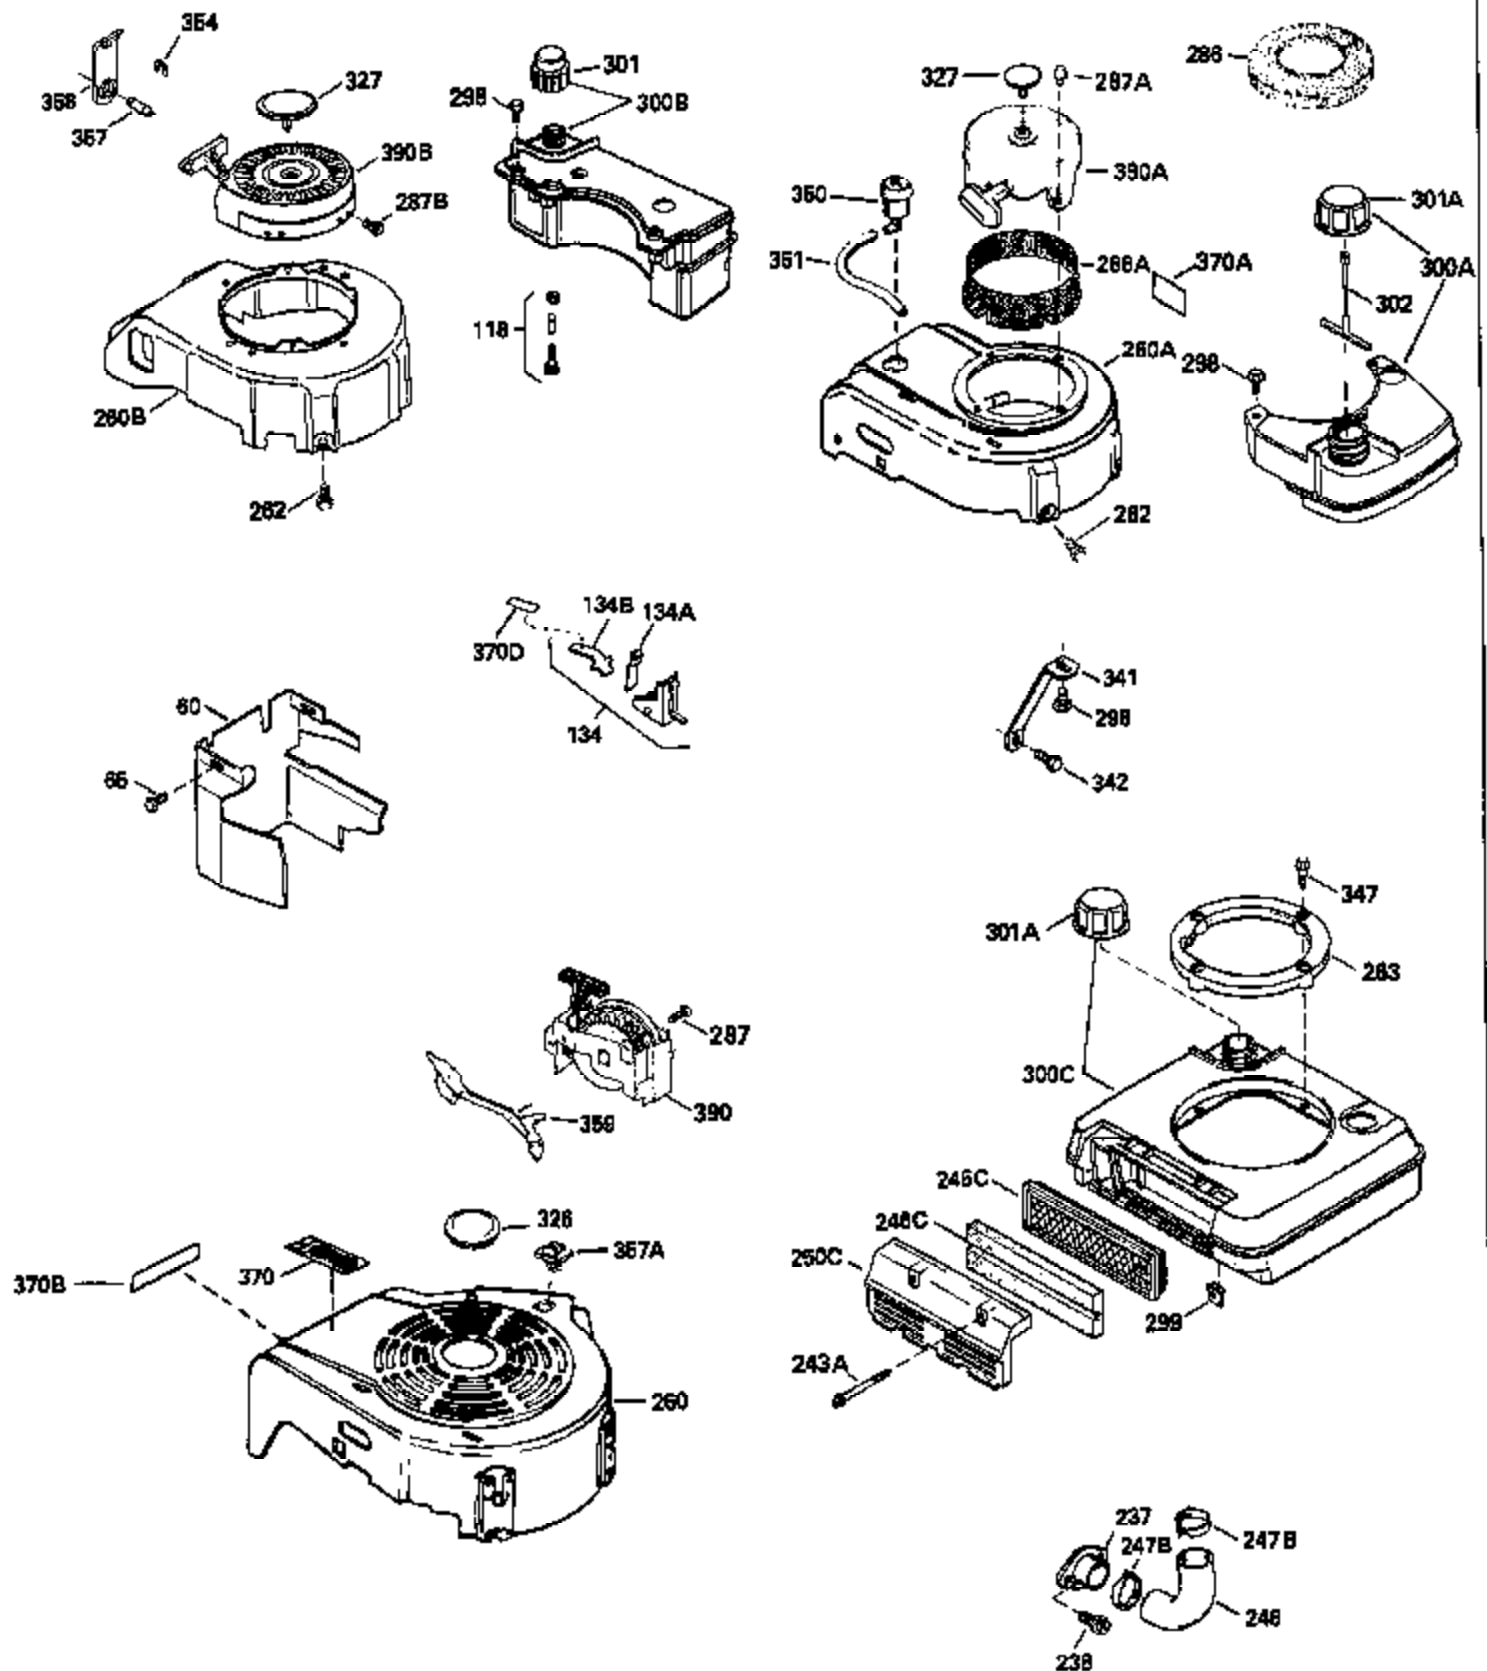

ILLUSTRATION SHOWS TYPICAL PARTS ONLY. ORDER BY PART NUMBER. PARTS NOT LISTED ARE SUPPLIED BY OEM.

Ref #	Part Number	Qty	Description
118	730194		Rope Guide Kit (Use as required with 34476 fuel tank)
238	650806		Screw, 10-32 x 5/8"
246C	35705		Filter, Pre-Air (Optional)
260A	34859		Housing, Blower
262	650831		Screw, 1/4-20 x 15/32"
286	35009		Screen, Starter cup
287A	650735		Screw, 10-24 x 3/8" (Use as required)
287A			Pop Rivet, (3/16" Dia.)(Purchase locally)
301	33032		Fuel Cap
370	550223		Decal, Name
370A	34346		Decal, Instruction
379	631021		Inlet Needle, Seat & Clip Assy.
390A	590420A		Rewind Starter (Refer to Division 5, Section C, page 25 or Fiche 8, Grid G-7 for breakdown)