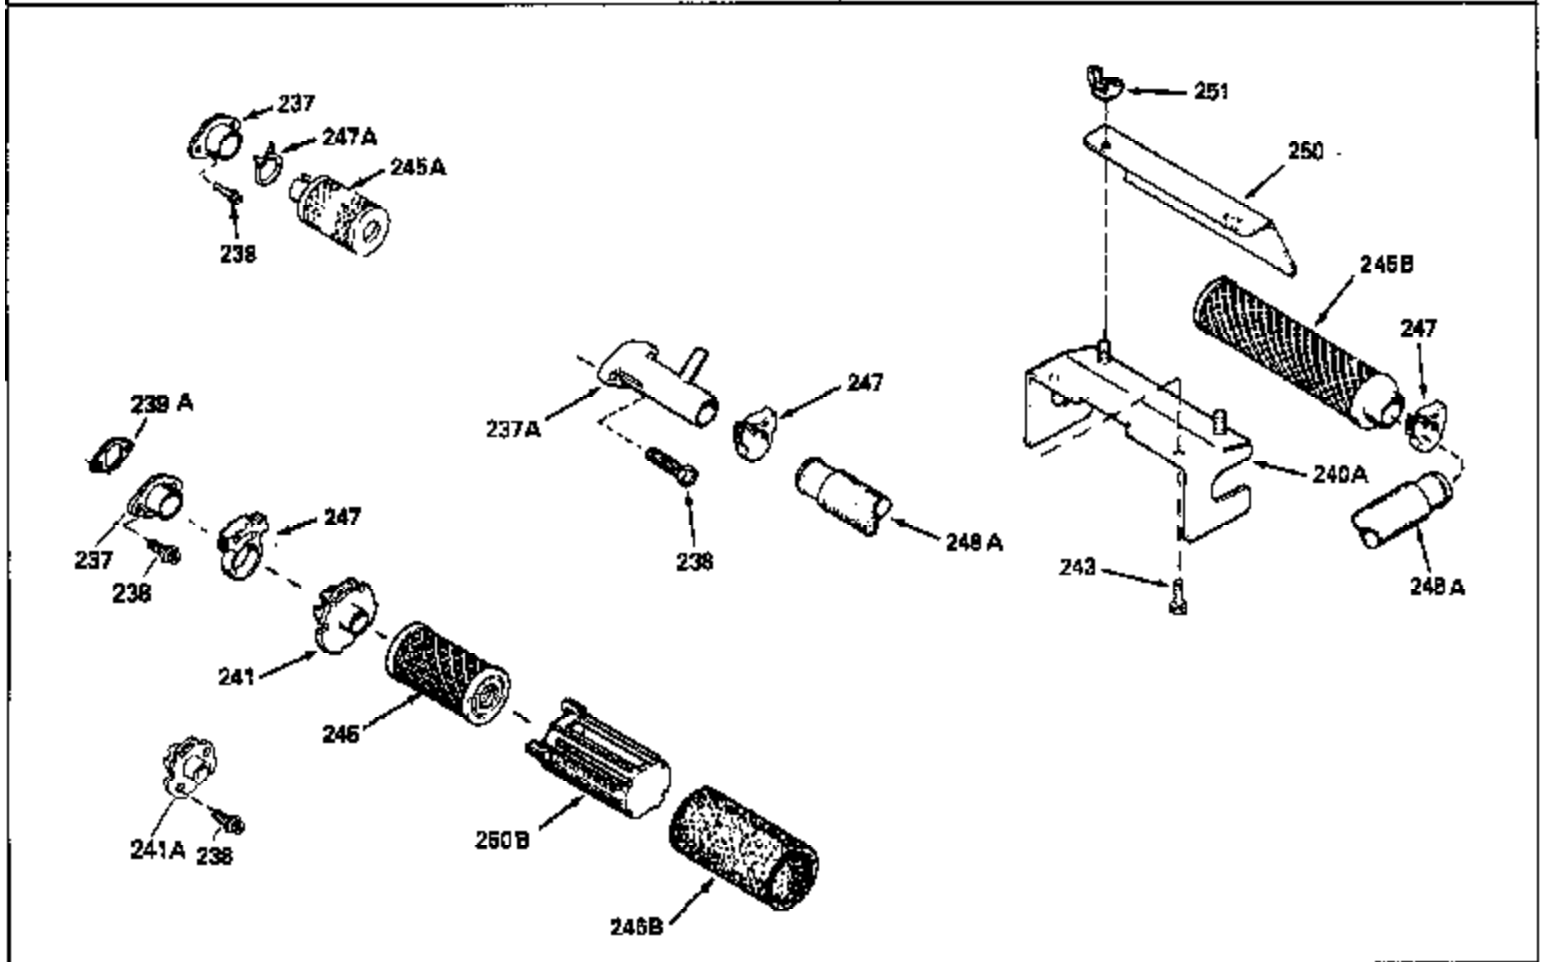

Ref #	Part Number	Qty	Description
19	31361		Spring, Extension
69	35261		* Gasket, Mounting flange
182	6201		Screw, 1/4-28 x 7/8"
185	31384A		Pipe, Intake (Incl. 224)
186	32653		Link, Governor spring
216	33086		Lever, Speed adjusting
223	650451		Screw, 1/4-20 x 1"
238	650806		Screw, 10-32 x 5/8"
246B	35435		Filter, Pre-Air (Use as required)
379	631021		Inlet Needle, Seat & Clip Assy.