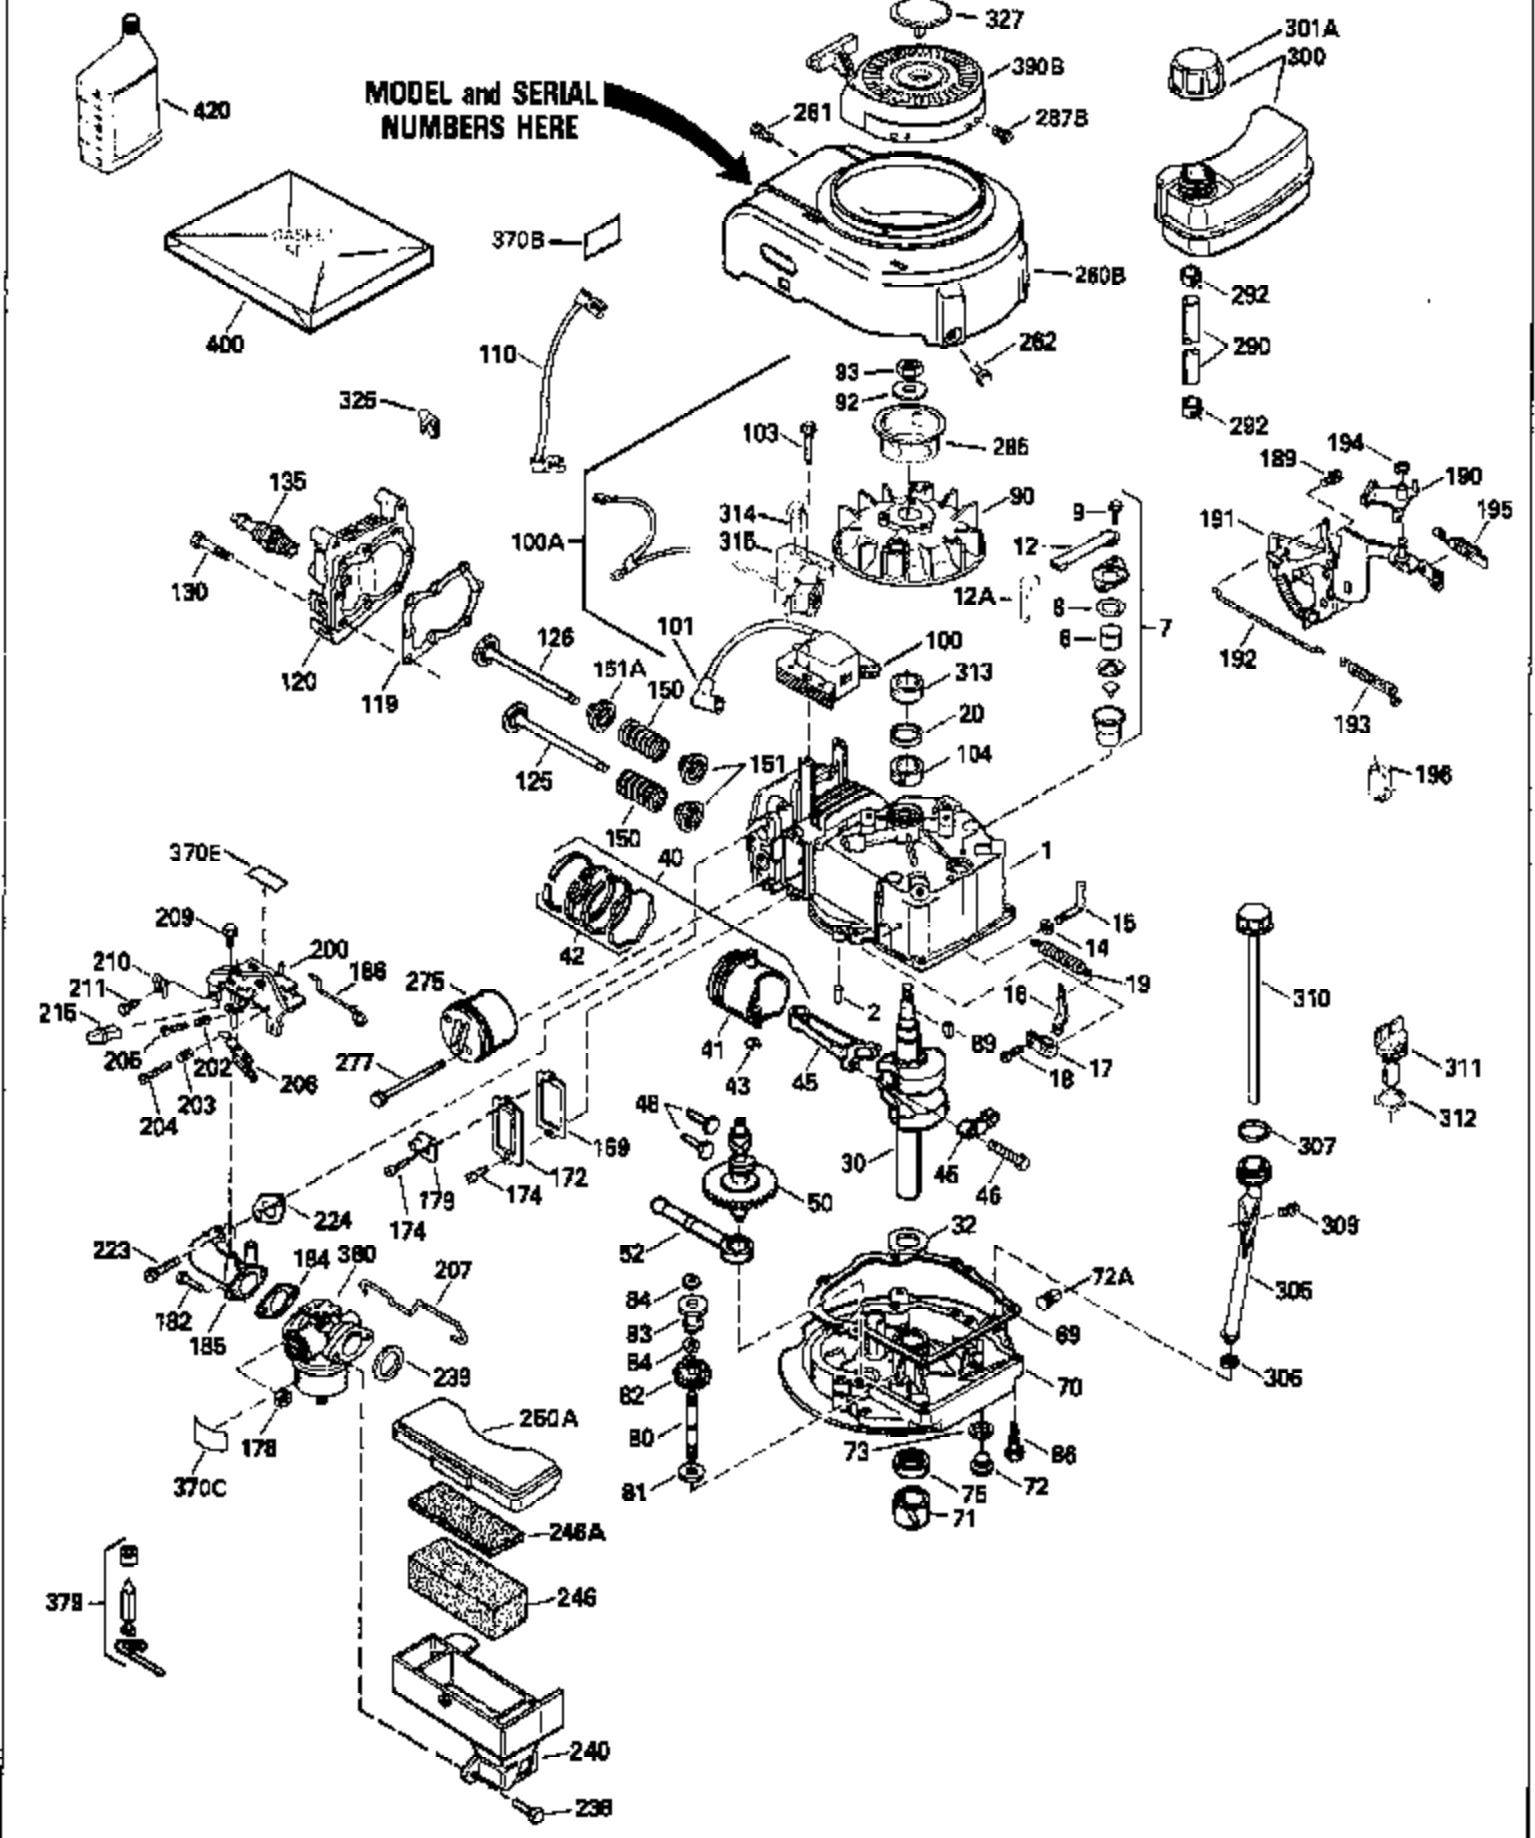

ILLUSTRATION SHOWS TYPICAL PARTS ONLY. ORDER BY PART NUMBER. PARTS NOT LISTED ARE SUPPLIED BY OEM.

MODEL and SERIAL
NUMBERS HERE

Ref #	Part Number	Qty	Description
1	35022		Cylinder Ass'y. (Incl.2, 8, 9 & 20) (2-5/16")
2	26727		Pin, Dowel
6	33734		Element, Breather
7	34214A		Breather Ass'y. (Incl. 6, 8, 9, 12 & 12A)
8	33735		* Gasket, Breather
9	30200		Screw, 10-24 x 9/16"
12	33886		Tube, Breather
14	28277		Washer
15	30589		Rod, Governor (Incl. 14)
16	31383A		Lever, Governor
17	31335		Clamp, Governor lever
18	650548		Screw, 8-32 x 5/16"
19	31361		Spring, Extension
20	32600		Seal, Oil
30	34473		Crankshaft Ass'y.
40	34499		Piston, Pin & Ring Set (Std.) (2-5/16 " Bore)
40	34526		Piston, Pin & Ring Set (.010" OS)
40	34527		Piston, Pin & Ring Set (.020" OS)
41	31761B		Piston & Pin Ass'y. (Incl. 43)(Std.)(2-5/16")
41	32662B		Piston & Pin Ass'y. (Incl. 43) (.010" OS)
41	32663B		Piston & Pin Ass'y. (Incl. 43) (.020" OS)
42	27565		Ring Set (Std.) (2-5/16" Bore)
42	27566		Ring Set (.010" OS)
42	27567		Ring Set (.020" OS)
43	20381		Ring, Piston pin retaining
45	30963B		Rod Assy., Connecting (Incl. 46)
46	32610A		Bolt, Connecting rod
48	27241		Lifter, Valve
50	33148A		Camshaft
52	29914		Oil Pump Assy.
69	35261		* Gasket, Mounting flange
70	30571A		Flange Ass'y. (Incl. 72, 73, 75, 80 & 311)
72	30572		Plug, Oil drain (Incl. 73)
73	28833		* Drain Plug Gasket (Not req. W/plastic plug)
75	26208		Seal, Oil
80	30574		Shaft, Governor
81	30590A		Washer, Flat
82	30591		Gear Assy., Governor (Incl. 81)
83	30588A		Spool, Governor
84	29193		Ring, Retaining
86	650488		Screw, 1/4-20 x 1-1/4"
89	610995		Flywheel Key
90	611046A		Flywheel
92	650815		Washer, Belleville
93	650816		Nut, Flywheel
100	34431		Solid State Ignition NOTE: Specs with this ignition system can still service individual components (points, condenser, etc.)See Div. 3, Sec. A, page TVS75 & TVS90 4,Reference numbers 122 thru 134. (This coil has been superseded to 730207 solid state conversion kit)
100	730207		Magneto-to-Solid State Conversion Kit (Includes solid state module, solid state flywheel key, and instructions.)(Use as required on external ignition engines only.)
103	650814		Screw, Torx T-15, 10-24 x 1"
110	34976		Ground Wire
119	29953C		* Gasket, Cylinder head
120	34335		Head, Cylinder