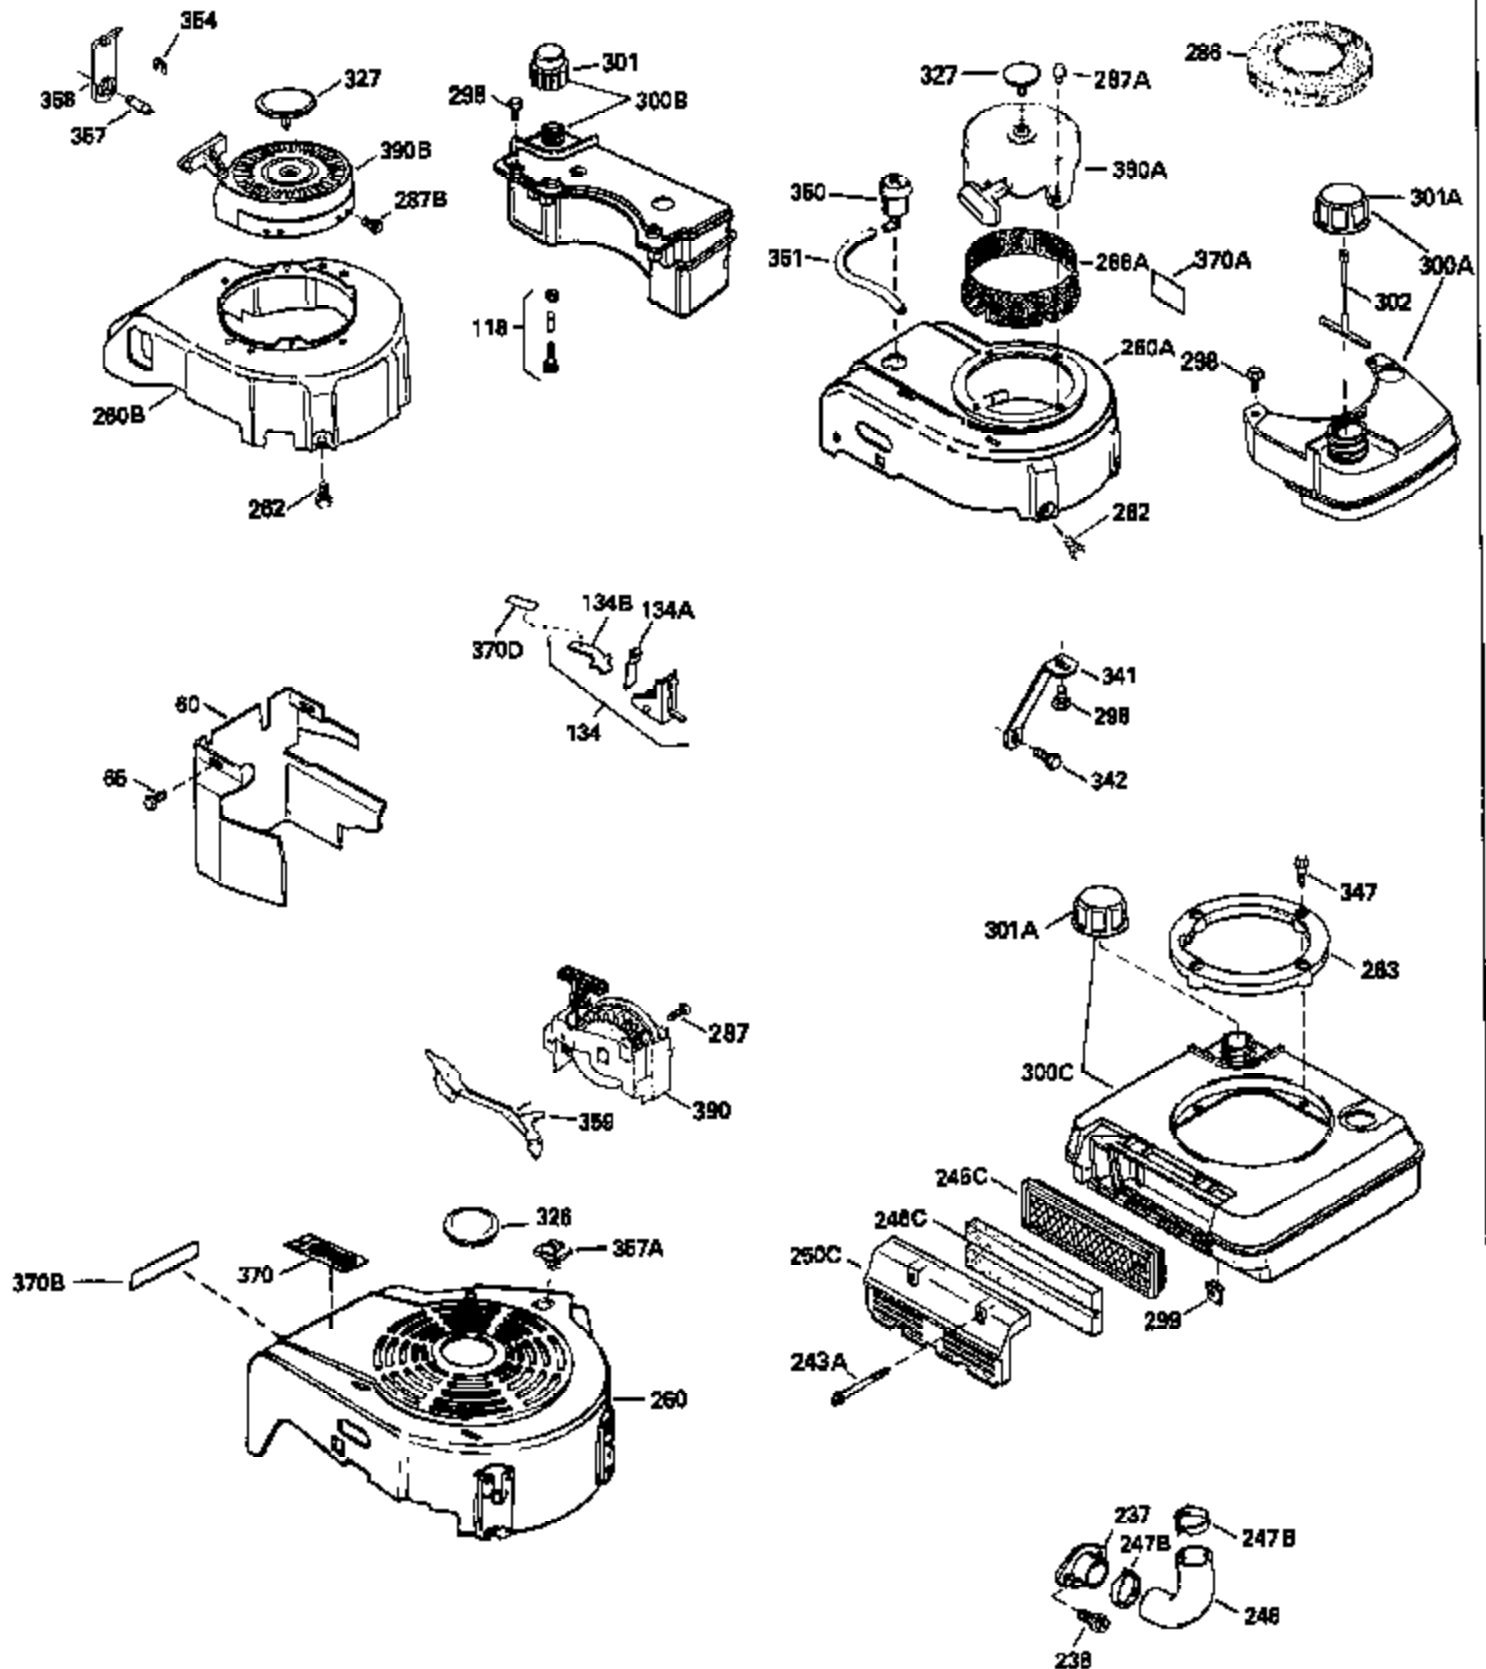

ILLUSTRATION SHOWS TYPICAL PARTS ONLY. ORDER BY PART NUMBER. PARTS NOT LISTED ARE SUPPLIED BY OEM.

Ref #	Part Number	Qty	Description
118	730194		Rope Guide Kit (Use as required with 34476 fuel tank)
238	650806		Screw, 10-32 x 5/8"
246C	35705		Filter, Pre-Air (Optional)
260A	34859		Housing, Blower
262	650831		Screw, 1/4-20 x 15/32"
286	35009		Screen, Starter cup
287A	650735		Screw, 10-24 x 3/8" (Use as required)
287A			Pop Rivet, (3/16" Dia.)(Purchase locally)
301	33032		Fuel Cap
370A	34416		Decal, Instruction
379	631021		Inlet Needle, Seat & Clip Assy.
390A	590420A		Rewind Starter (Refer to Division 5, Section C, page 25 or Fiche 8, Grid G-7 for breakdown)