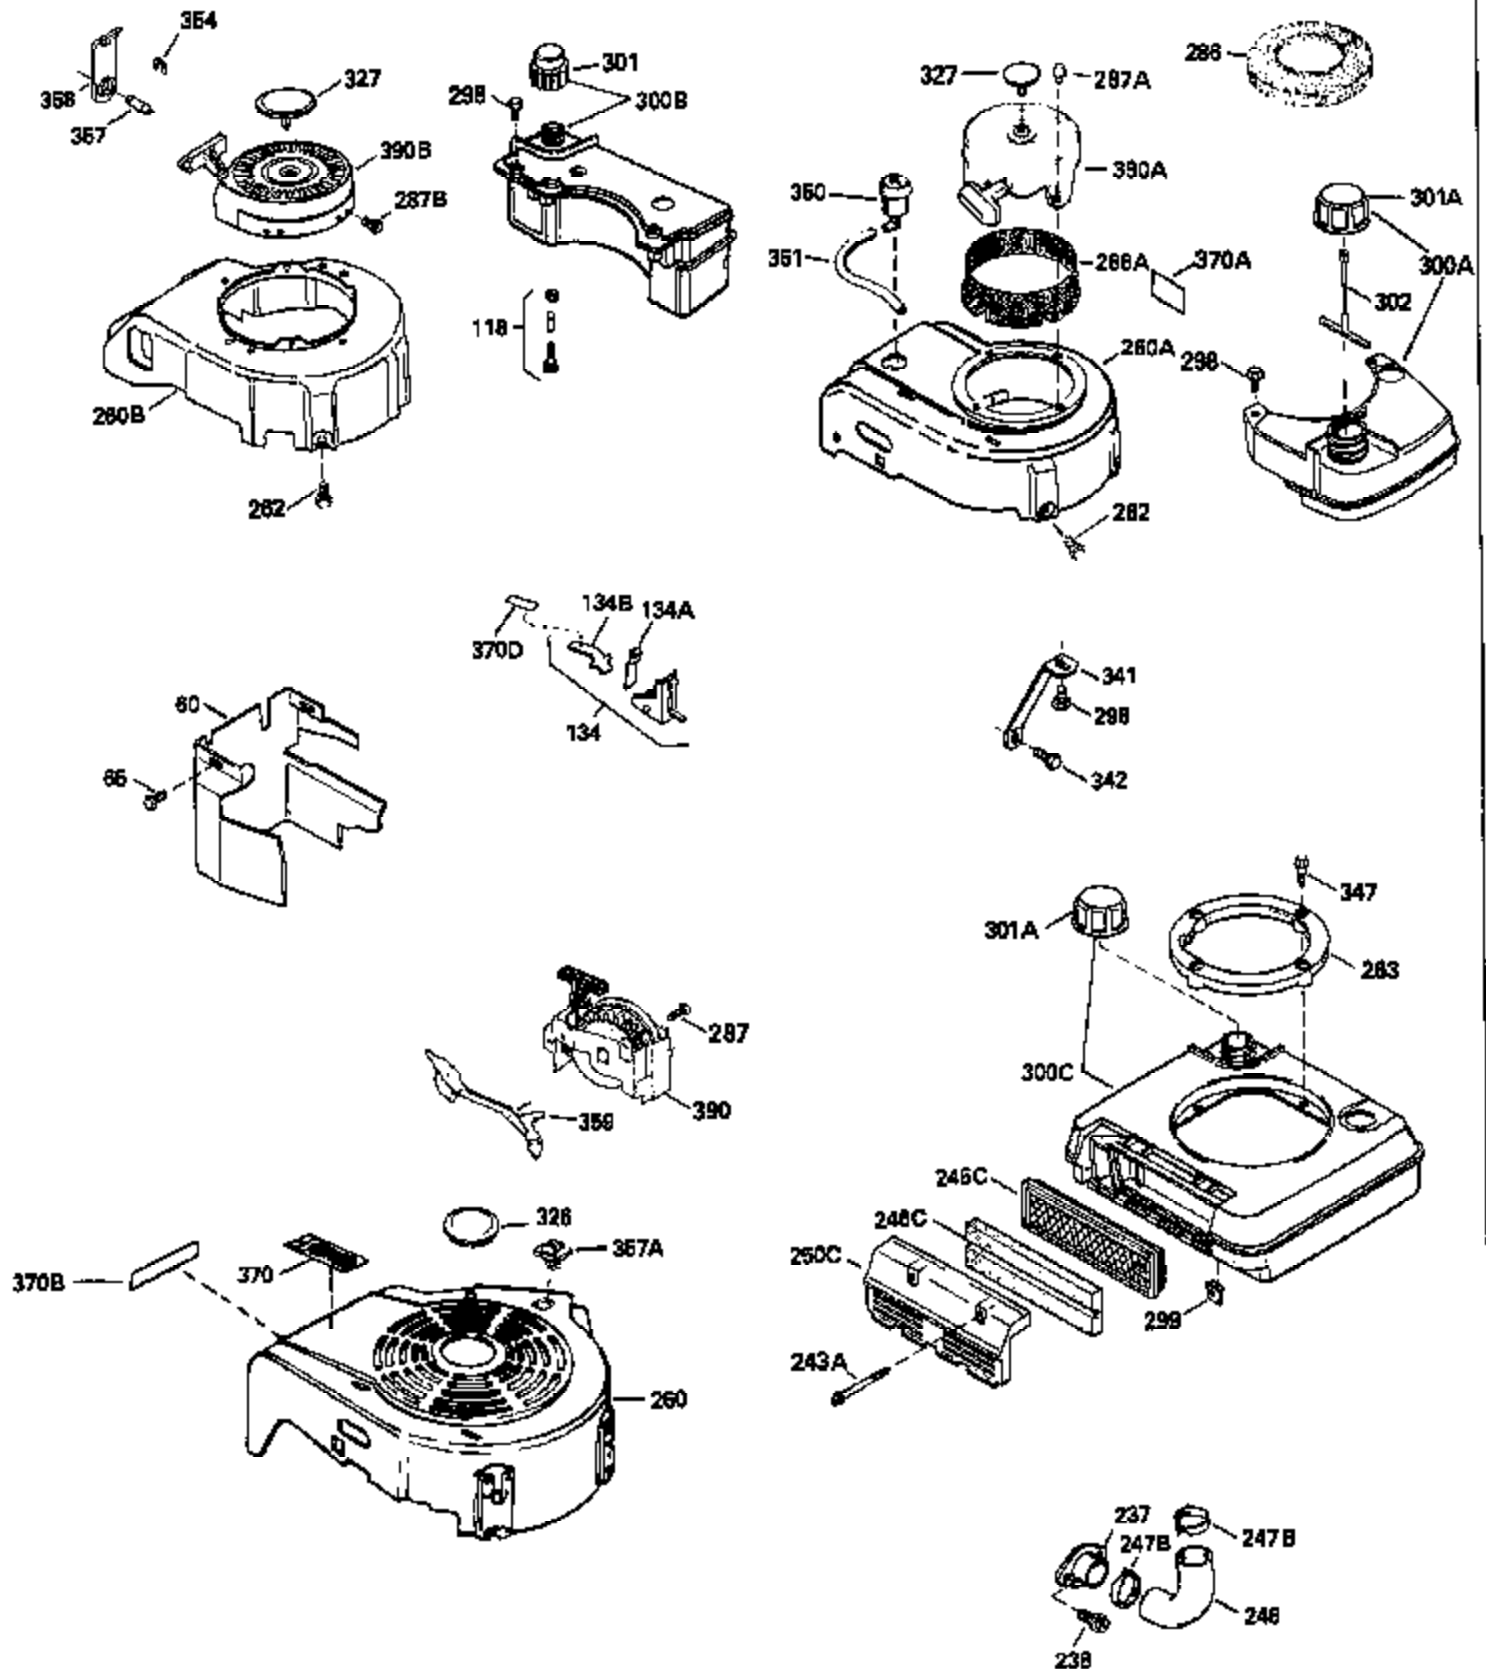

Ref #	Part Number	Qty	Description
400	33238C		* Gasket Set (Incl. items marked *)
420	730225		SAE 30, 4-Cycle Engine Oil (Quart)

ILLUSTRATION SHOWS TYPICAL PARTS ONLY. ORDER BY PART NUMBER. PARTS NOT LISTED ARE SUPPLIED BY OEM.