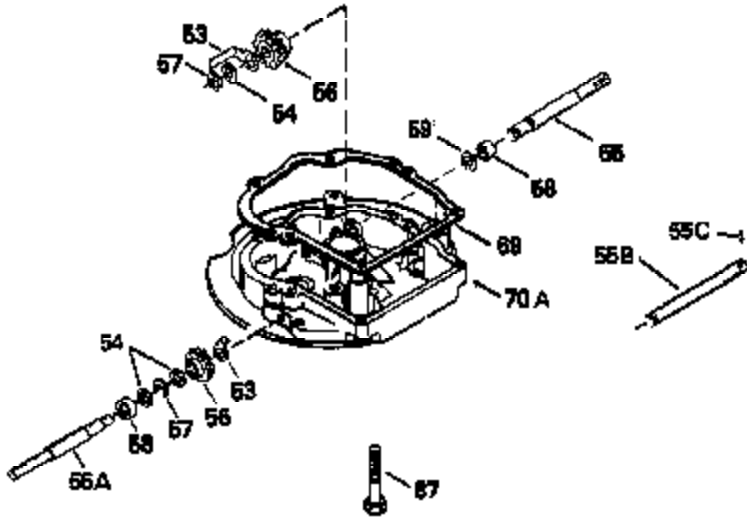

Ref #	Part Number	Qty	Description
400	33238C		* Gasket Set (Incl. items marked *)
420	730225		SAE 30, 4-Cycle Engine Oil (Quart)

ILLUSTRATION SHOWS TYPICAL PARTS ONLY. ORDER BY PART NUMBER. PARTS NOT LISTED ARE SUPPLIED BY OEM.

Ref #	Part Number	Qty	Description
118	730194		Rope Guide Kit (Use as required with 34476 fuel tank)
238	650806		Screw, 10-32 x 5/8"
246C	35705		Filter, Pre-Air (Optional)
260A	34859		Housing, Blower
262	650831		Screw, 1/4-20 x 15/32"
286	35009		Screen, Starter cup
287A	650735		Screw, 10-24 x 3/8" (Use as required)
287A			Pop Rivet, (3/16" Dia.)(Purchase locally)
301	33032		Fuel Cap
354	35025		Staple (Not used on all models)
357	34985		Rope Stop & Staple Ass'y. (Incl. 354)
370A	34346		Decal, Instruction
379	631021		Inlet Needle, Seat & Clip Assy.
390A	590420A		Rewind Starter (Refer to Division 5, Section C, page 25 or Fiche 8, Grid G-7 for breakdown)

Ref #	Part Number	Qty	Description
19	31361		Spring, Extension
69	35261		* Gasket, Mounting flange
182	6201		Screw, 1/4-28 x 7/8"
185	31384A		Pipe, Intake (Incl. 224)
186	34337		Link, Governor spring
209	30200		Screw, 10-24 x 9/16"
223	650451		Screw, 1/4-20 x 1"
238	650806		Screw, 10-32 x 5/8"
246B	35435		Filter, Pre-Air (Use as required)
379	631021		Inlet Needle, Seat & Clip Assy.