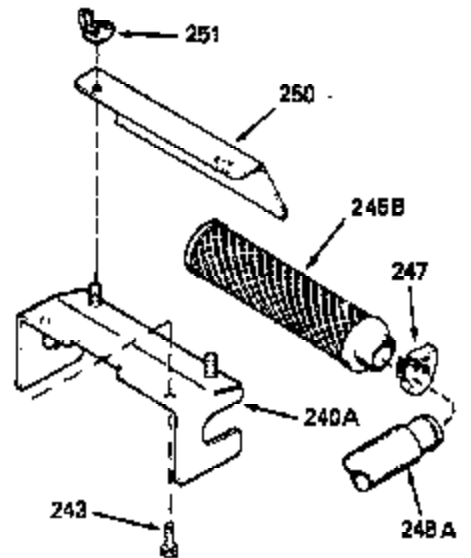

Ref #	Part Number	Qty	Description
400	33238C		* Gasket Set (Incl. items marked *)
420	730225		SAE 30, 4-Cycle Engine Oil (Quart)

ILLUSTRATION SHOWS TYPICAL PARTS ONLY. ORDER BY PART NUMBER. PARTS NOT LISTED ARE SUPPLIED BY OEM.

Ref #	Part Number	Qty	Description
118	730194		Rope Guide Kit (Use as required with 34476 fuel tank)
238	650806		Screw, 10-32 x 5/8"
246C	35705		Filter, Pre-Air (Optional)
260A	34859		Housing, Blower
262	650831		Screw, 1/4-20 x 15/32"
286	35009		Screen, Starter cup
287A	650735		Screw, 10-24 x 3/8" (Use as required)
287A			Pop Rivet, (3/16" Dia.)(Purchase locally)
301	33032		Fuel Cap
354	35025		Staple (Not used on all models)
357	34985		Rope Stop & Staple Ass'y. (Incl. 354)
370A	34346		Decal, Instruction
379	631021		Inlet Needle, Seat & Clip Assy.
390A	590420A		Rewind Starter (Refer to Division 5, Section C, page 25 or Fiche 8, Grid G-7 for breakdown)

Ref #	Part Number	Qty	Description
19	31361		Spring, Extension
69	35261		* Gasket, Mounting flange
182	6201		Screw, 1/4-28 x 7/8"
185	31384A		Pipe, Intake (Incl. 224)
186	34337		Link, Governor spring
209	30200		Screw, 10-24 x 9/16"
223	650451		Screw, 1/4-20 x 1"
238	650806		Screw, 10-32 x 5/8"
246B	35435		Filter, Pre-Air (Use as required)
379	631021		Inlet Needle, Seat & Clip Assy.