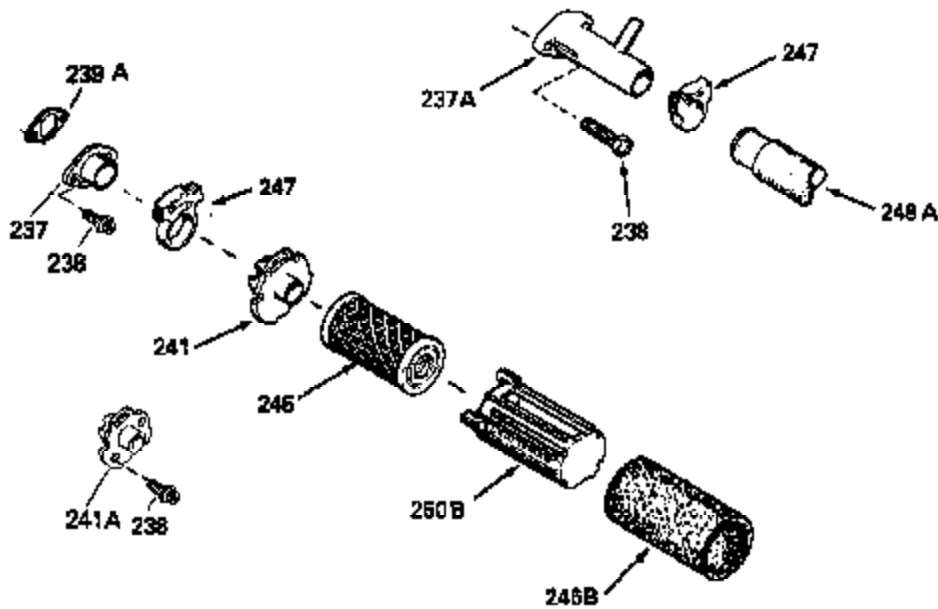

Ref #	Part Number	Qty	Description
400	33238C		* Gasket Set (Incl. items marked *)
420	730225		SAE 30, 4-Cycle Engine Oil (Quart)

ILLUSTRATION SHOWS TYPICAL PARTS ONLY. ORDER BY PART NUMBER. PARTS NOT LISTED ARE SUPPLIED BY OEM.

Ref #	Part Number	Qty	Description
118	730194		Rope Guide Kit (Use as required with 34476 fuel tank)
238	650806		Screw, 10-32 x 5/8"
246C	35705		Filter, Pre-Air (Optional)
260A	34859		Housing, Blower
262	650831		Screw, 1/4-20 x 15/32"
286	35009		Screen, Starter cup
287A	650735		Screw, 10-24 x 3/8" (Use as required)
287A			Pop Rivet, (3/16" Dia.)(Purchase locally)
301	33032		Fuel Cap
354	35025		Staple (Not used on all models)
357	34985		Rope Stop & Staple Ass'y. (Incl. 354)
370A	34346		Decal, Instruction
379	631021		Inlet Needle, Seat & Clip Assy.
390A	590420A		Rewind Starter (Refer to Division 5, Section C, page 25 or Fiche 8, Grid G-7 for breakdown)

Ref #	Part Number	Qty	Description
19	31361		Spring, Extension
69	35261		* Gasket, Mounting flange
182	6201		Screw, 1/4-28 x 7/8"
185	31384A		Pipe, Intake (Incl. 224)
186	34337		Link, Governor spring
209	30200		Screw, 10-24 x 9/16"
223	650451		Screw, 1/4-20 x 1"
238	650806		Screw, 10-32 x 5/8"
246B	35435		Filter, Pre-Air (Use as required)
379	631021		Inlet Needle, Seat & Clip Assy.