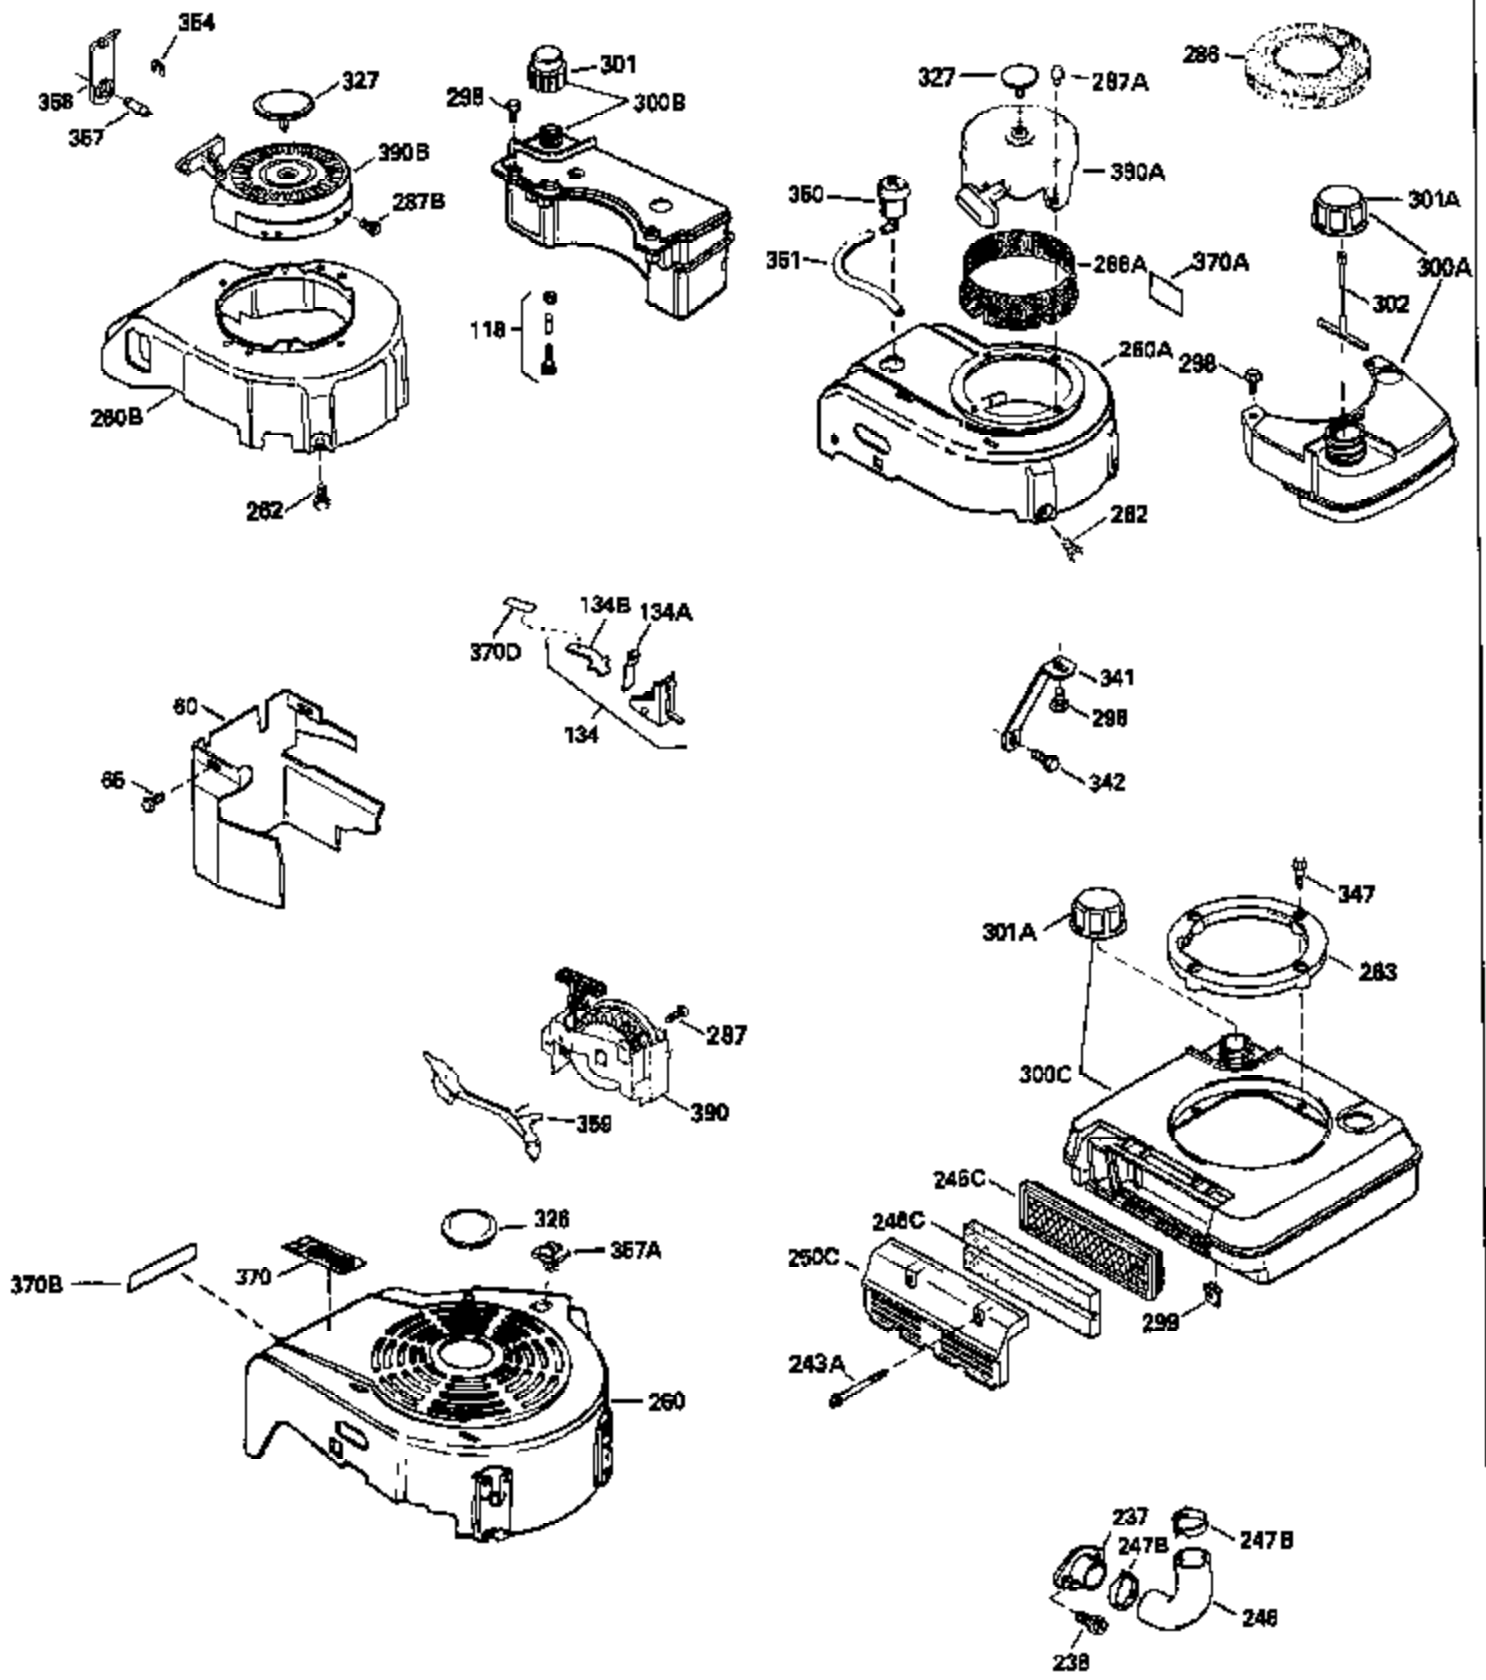

ILLUSTRATION SHOWS TYPICAL PARTS ONLY. ORDER BY PART NUMBER. PARTS NOT LISTED ARE SUPPLIED BY OEM.

Ref #	Part Number	Qty	Description
118	730194		Rope Guide Kit (Use as required with 34476 fuel tank)
134	34657		Spark Plug Stop Lever (Incl. 134A & 1 34B)
134A	34438		Spring, Stop switch
134B	34439		Clip, Stop switch
238	650806		Screw, 10-32 x 5/8"
246C	35705		Filter, Pre-Air (Optional)
260A	34859		Housing, Blower
262	650831		Screw, 1/4-20 x 15/32"
286	35009		Screen, Starter cup
287A	650735		Screw, 10-24 x 3/8" (Use as required)
287A			Pop Rivet, (3/16" Dia.)(Purchase locally)
301	33032		Fuel Cap
370D	34407		Decal, Stop control
370A	34365		Decal, Instruction
379	631021		Inlet Needle, Seat & Clip Assy.
390A	590420A		Rewind Starter (Refer to Division 5, Section C, page 25 or Fiche 8, Grid G-7 for breakdown)