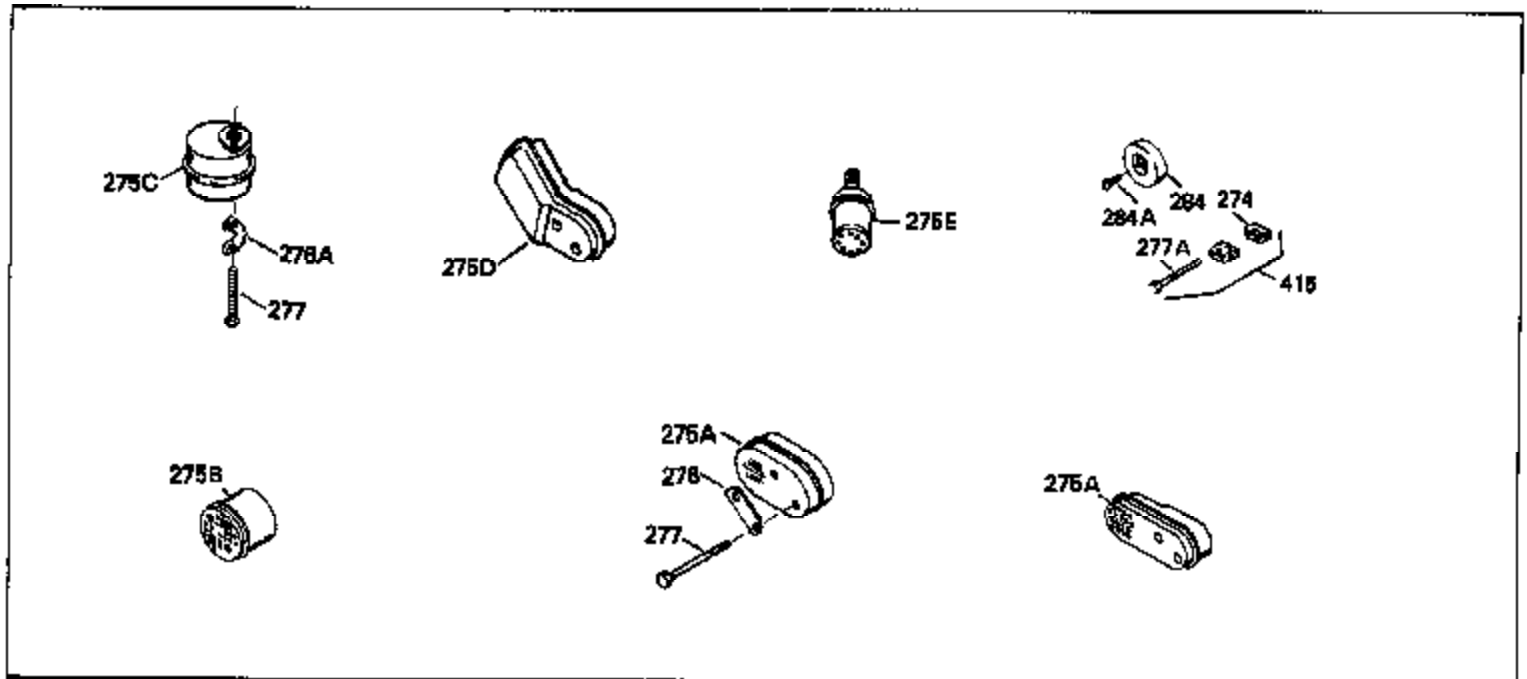

Ref #	Part Number	Qty	Description
189	650839		Screw, 1/4-20 x 3/8"
190	35831		Lever, Brake
191	35015B		Bracket Assy., S.E. Brake (Incl. 195)
194	32309		Ring, Retaining
195	610973		Terminal Assy.
210	27793		Clip, Conduit
211	28942		Screw, 10-32 x 3/8"
274	26754A		* Gasket, Exhaust (Use as required)
277	650795		Screw, 1/4-20 x 2-1/4"
277A	30063		Screw, 1/4-20 x 1/2" (Use as required)
370F	34387		Decal, Instruction (Optional)
379	631021		Inlet Needle, Seat & Clip Assy.
415	730162		Muffler Adap.Kit(Incl.274,277A)(Use a s req.)
430	730574		Debris Screen Kit (Incl. 370F,431-433)(Opt.)
431	35596		Screen, Debris (Optional)
432	35597		Bracket, Debris screen (Optional)
433	650910		Screw, 8-32 x 1/4" (Optional)