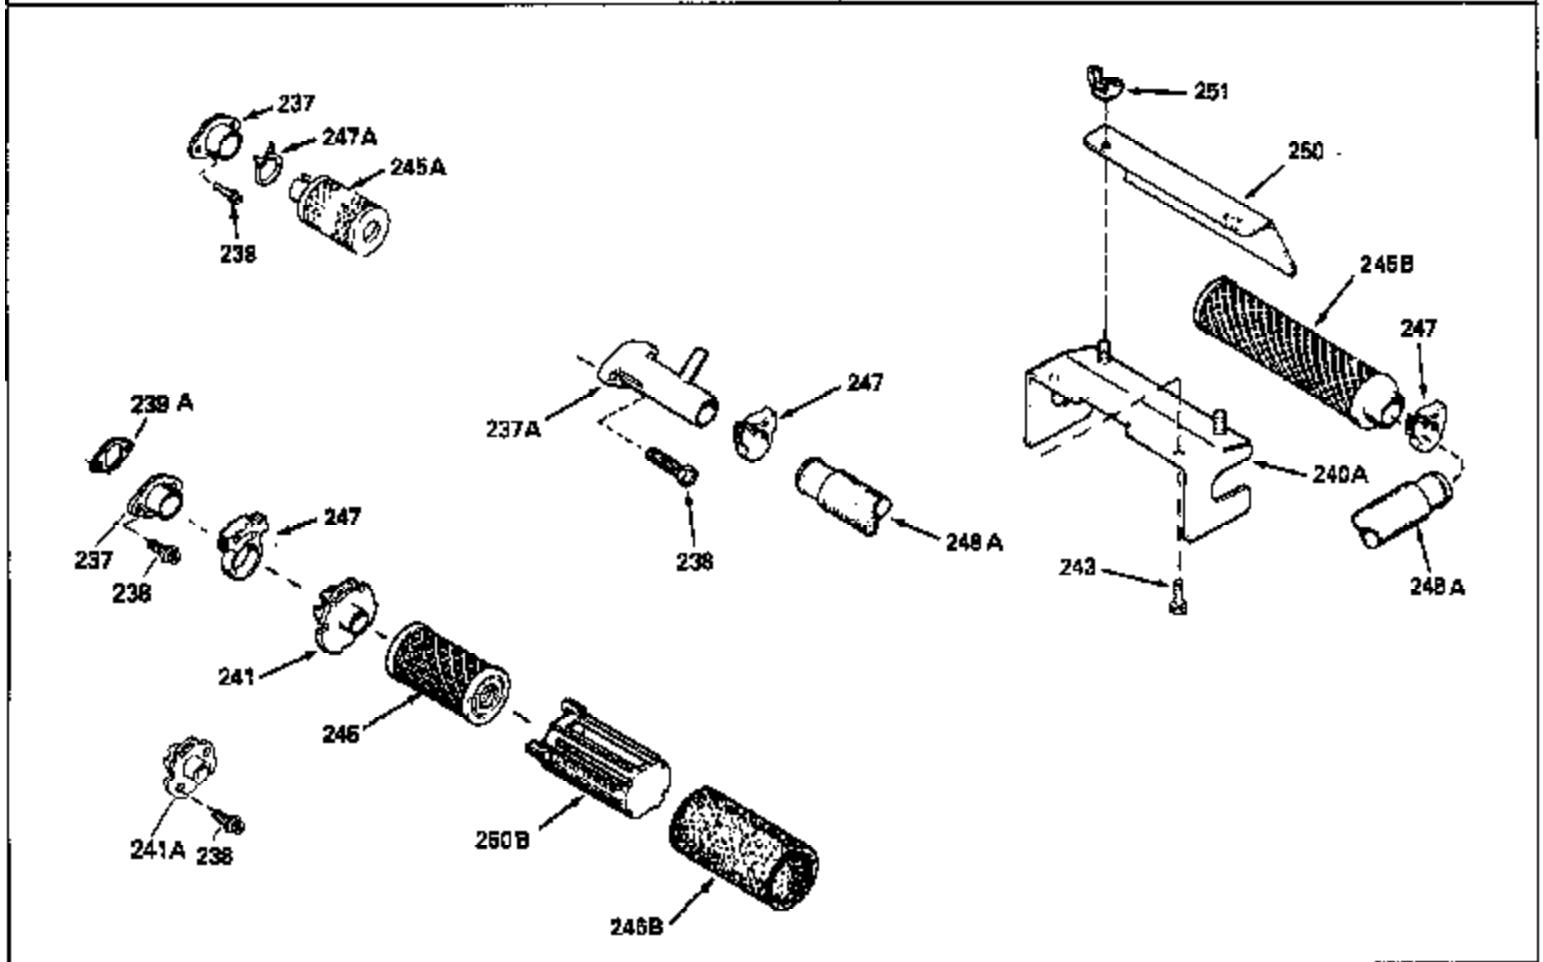

Ref #	Part Number	Qty	Description
19	31361		Spring, Extension
69	35261		* Gasket, Mounting flange
182	6201		Screw, 1/4-28 x 7/8"
185	31384A		Pipe, Intake (Incl. 224)
186	34337		Link, Governor spring
209	30200		Screw, 10-24 x 9/16"
223	650451		Screw, 1/4-20 x 1"
238	650806		Screw, 10-32 x 5/8"
246B	35435		Filter, Pre-Air (Use as required)
379	631021		Inlet Needle, Seat & Clip Assy.