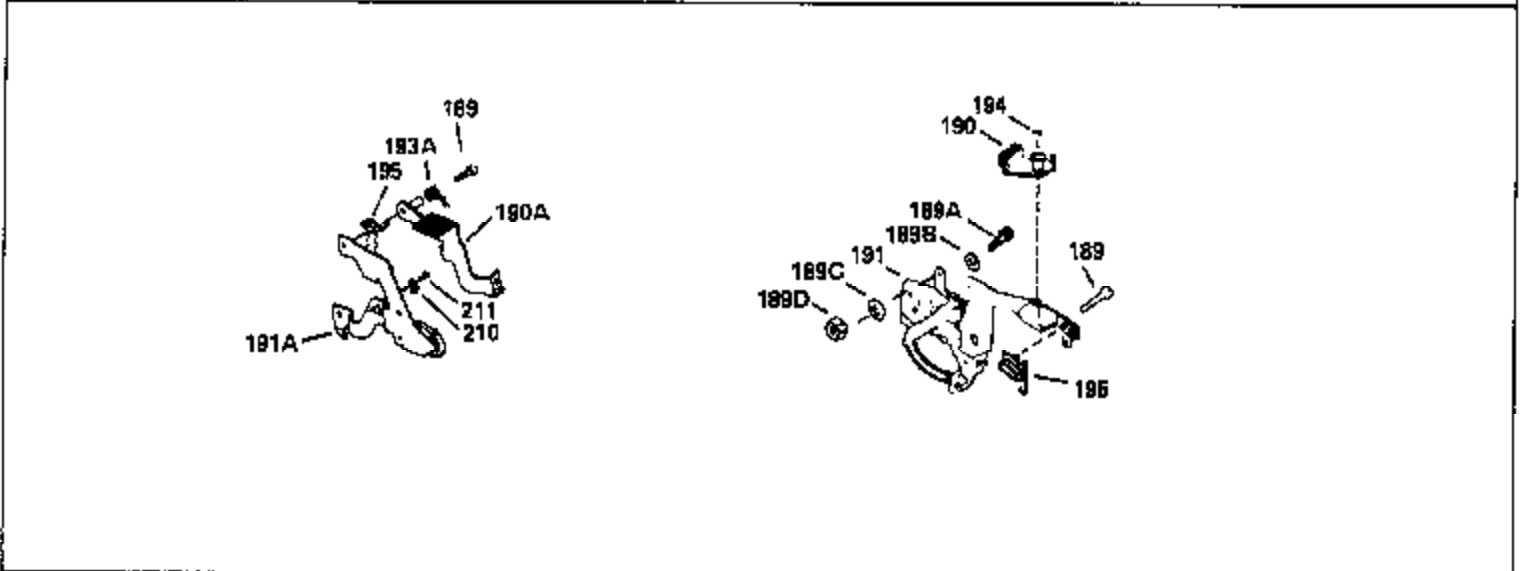

Ref #	Part Number	Qty	Description
189	650839		Screw, 1/4-20 x 3/8"
190	35831		Lever, Brake
191	35015B		Bracket Assy., S.E. Brake (Incl. 195)
194	32309		Ring, Retaining
195	610973		Terminal Assy.
210	27793		Clip, Conduit
211	28942		Screw, 10-32 x 3/8"
274	26754A		* Gasket, Exhaust (Use as required)
277	650795		Screw, 1/4-20 x 2-1/4"
277A	30063		Screw, 1/4-20 x 1/2" (Use as required)
370F	34387		Decal, Instruction (Optional)
379	631021		Inlet Needle, Seat & Clip Assy.
415	730162		Muffler Adap.Kit(Incl.274,277A)(Use a s req.)
430	730574		Debris Screen Kit (Incl. 370F,431-433)(Opt.)
431	35596		Screen, Debris (Optional)
432	35597		Bracket, Debris screen (Optional)
433	650910		Screw, 8-32 x 1/4" (Optional)