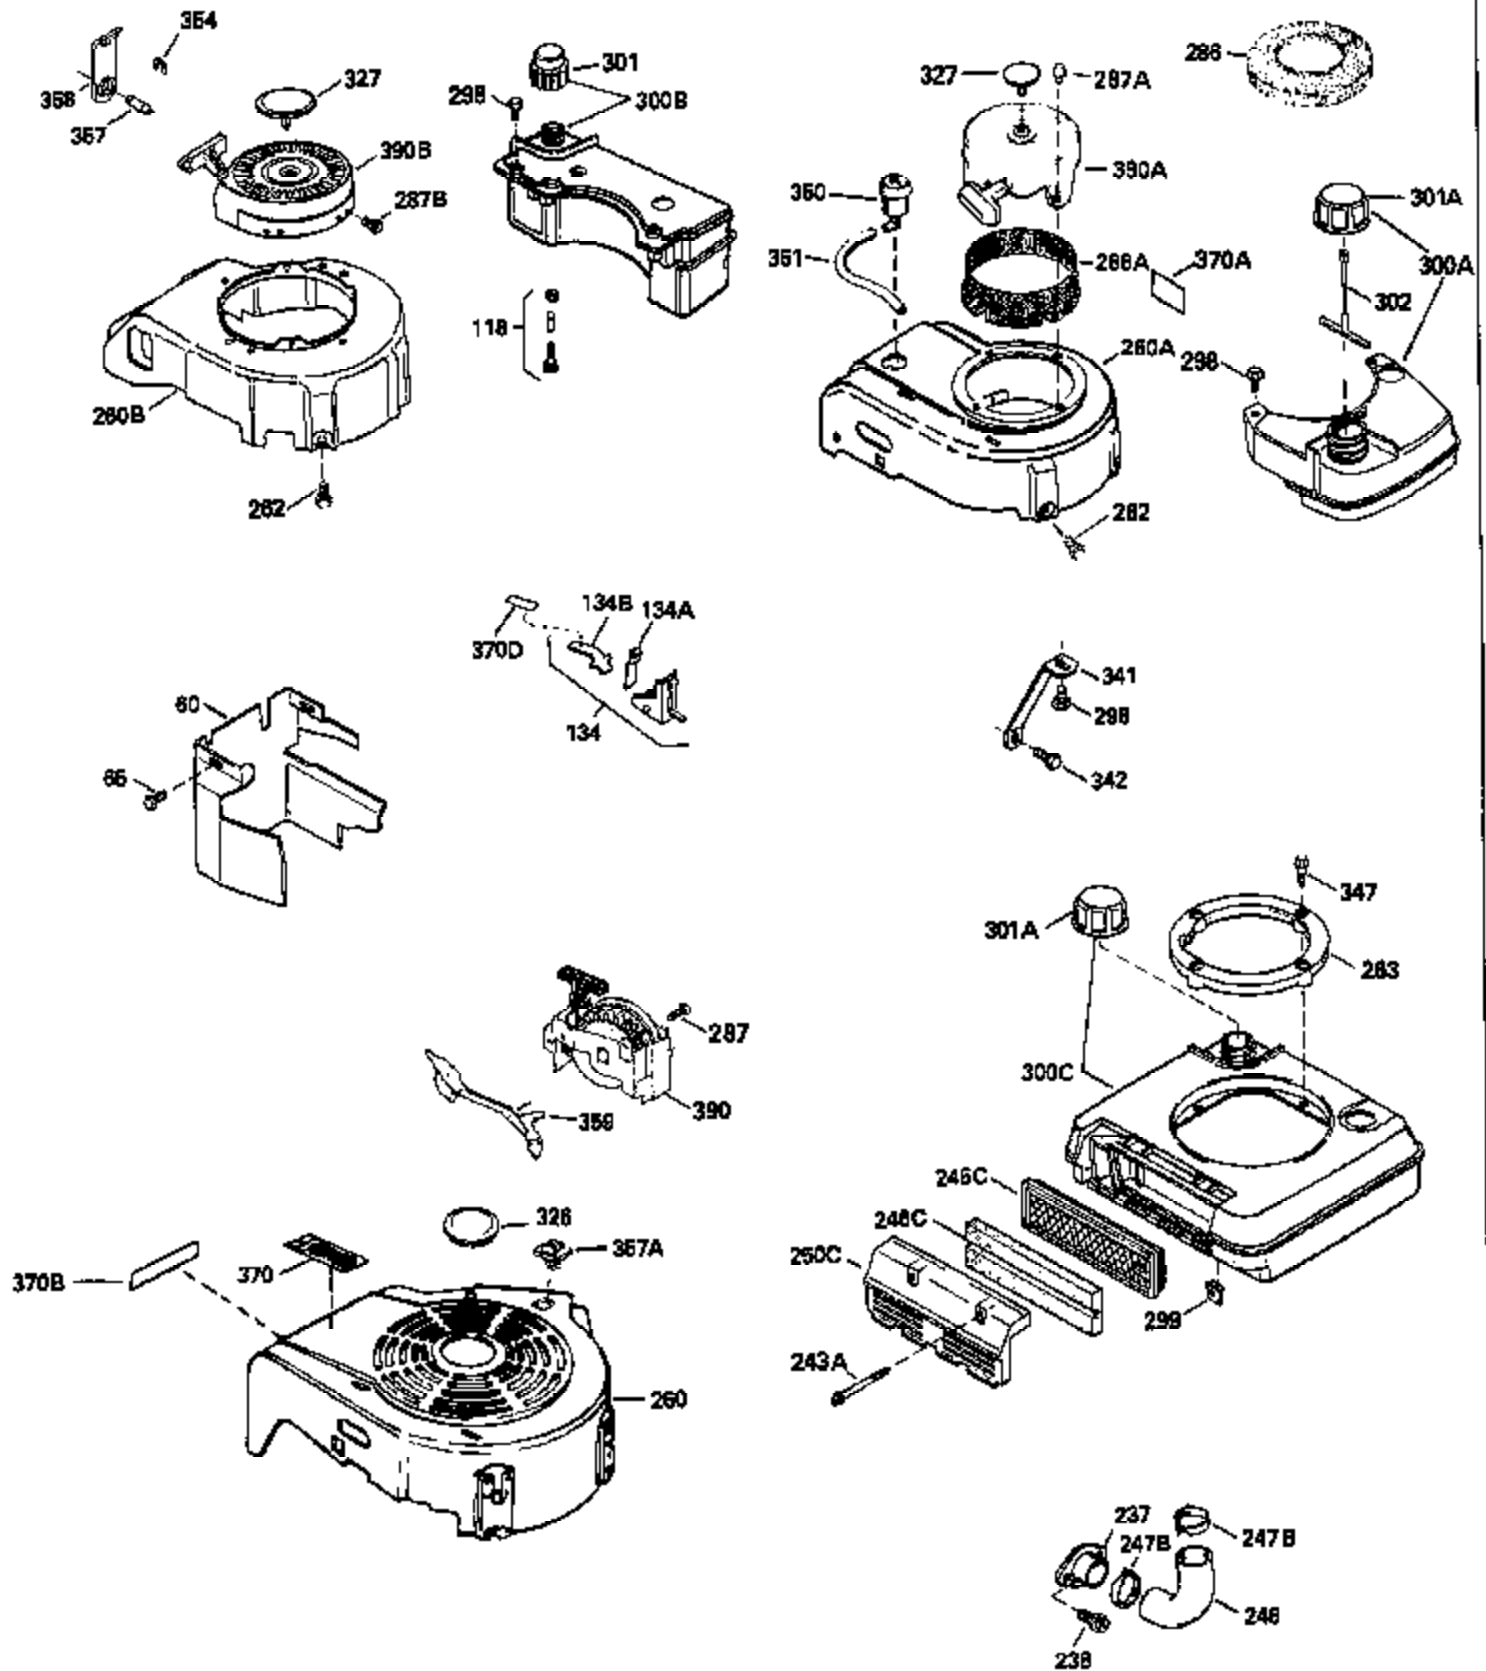

Ref #	Part Number	Qty	Description
400	33238C		* Gasket Set (Incl. items marked *)
420	730225		SAE 30, 4-Cycle Engine Oil (Quart)

ILLUSTRATION SHOWS TYPICAL PARTS ONLY. ORDER BY PART NUMBER. PARTS NOT LISTED ARE SUPPLIED BY OEM.