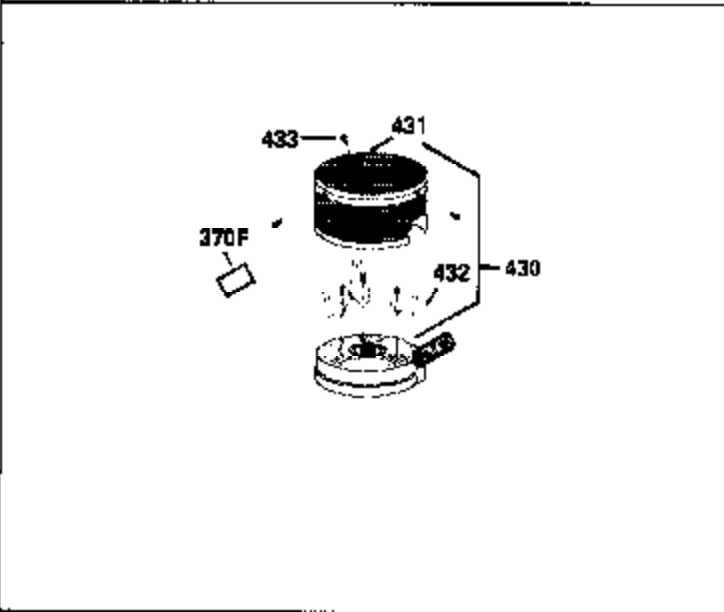

Ref #	Part Number	Qty	Description
189	650839		Screw, 1/4-20 x 3/8"
190	35831		Lever, Brake
191	35015B		Bracket Assy., S.E. Brake (Incl. 195)
194	32309		Ring, Retaining
195	610973		Terminal Assy.
210	27793		Clip, Conduit
211	28942		Screw, 10-32 x 3/8"
274	26754A		* Gasket, Exhaust (Use as required)
277	650795		Screw, 1/4-20 x 2-1/4"
277A	30063		Screw, 1/4-20 x 1/2" (Use as required)
370F	34387		Decal, Instruction (Optional)
379	631021		Inlet Needle, Seat & Clip Assy.
415	730162		Muffler Adap.Kit(Incl.274,277A)(Use a s req.)
430	730574		Debris Screen Kit (Incl. 370F,431-433)(Opt.)
431	35596		Screen, Debris (Optional)
432	35597		Bracket, Debris screen (Optional)
433	650910		Screw, 8-32 x 1/4" (Optional)