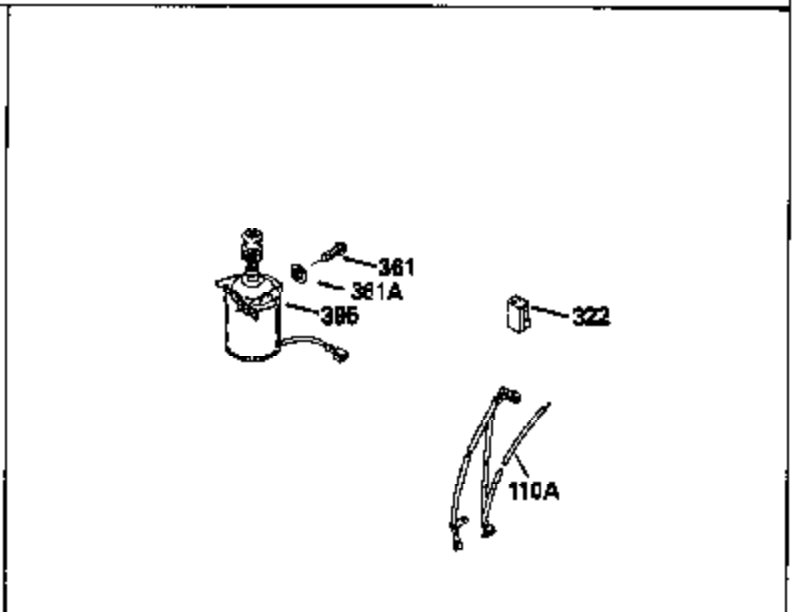

Ref #	Part Number	Qty	Description
189	650839		Screw, 1/4-20 x 3/8"
190	35831		Lever, Brake
191	35015B		Bracket Assy., S.E. Brake (Incl. 195)
194	32309		Ring, Retaining
195	610973		Terminal Assy.
210	27793		Clip, Conduit
211	28942		Screw, 10-32 x 3/8"
274	26754A		* Gasket, Exhaust (Use as required)
277	650795		Screw, 1/4-20 x 2-1/4"
277A	30063		Screw, 1/4-20 x 1/2" (Use as required)
370F	34387		Decal, Instruction (Optional)
379	631021		Inlet Needle, Seat & Clip Assy.
415	730162		Muffler Adap.Kit(Incl.274,277A)(Use a s req.)
430	730574		Debris Screen Kit (Incl. 370F,431-433)(Opt.)
431	35596		Screen, Debris (Optional)
432	35597		Bracket, Debris screen (Optional)
433	650910		Screw, 8-32 x 1/4" (Optional)