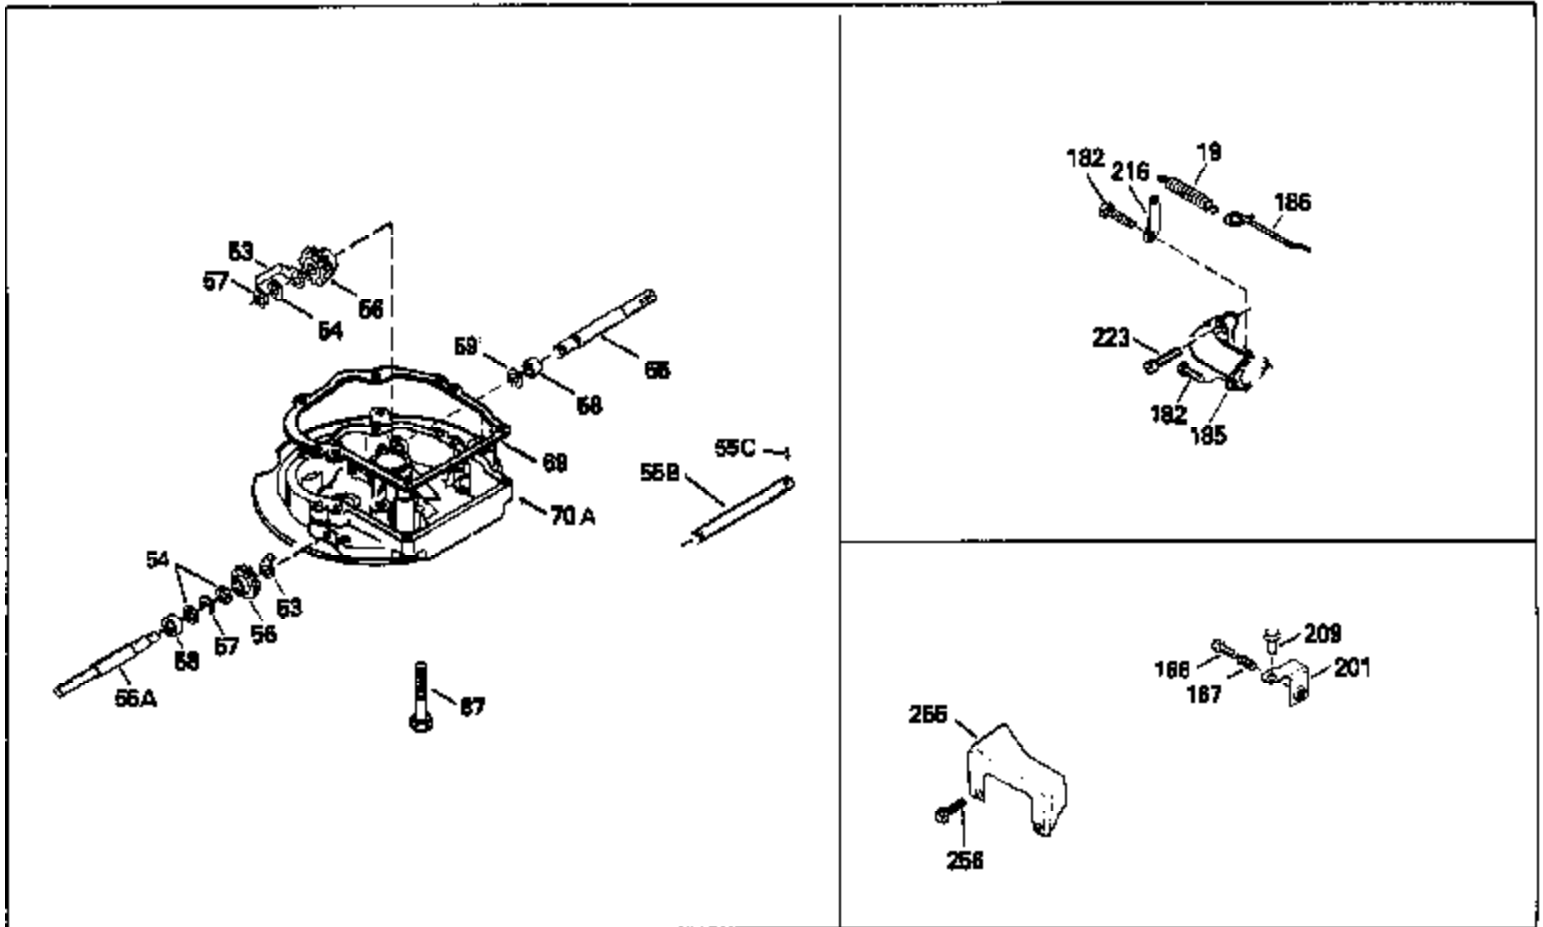

Ref #	Part Number	Qty	Description
400	33238C		* Gasket Set (Incl. items marked *)
420	730225		SAE 30, 4-Cycle Engine Oil (Quart)

ILLUSTRATION SHOWS TYPICAL PARTS ONLY. ORDER BY PART NUMBER. PARTS NOT LISTED ARE SUPPLIED BY OEM.

Ref #	Part Number	Qty	Description
19	31361		Spring, Extension
69	35261		* Gasket, Mounting flange
182	6201		Screw, 1/4-28 x 7/8"
185	31384A		Pipe, Intake (Incl. 224)
186	34337		Link, Governor spring
209	30200		Screw, 10-24 x 9/16"
223	650451		Screw, 1/4-20 x 1"
238	650806		Screw, 10-32 x 5/8"
246B	35435		Filter, Pre-Air (Use as required)
379	631021		Inlet Needle, Seat & Clip Assy.